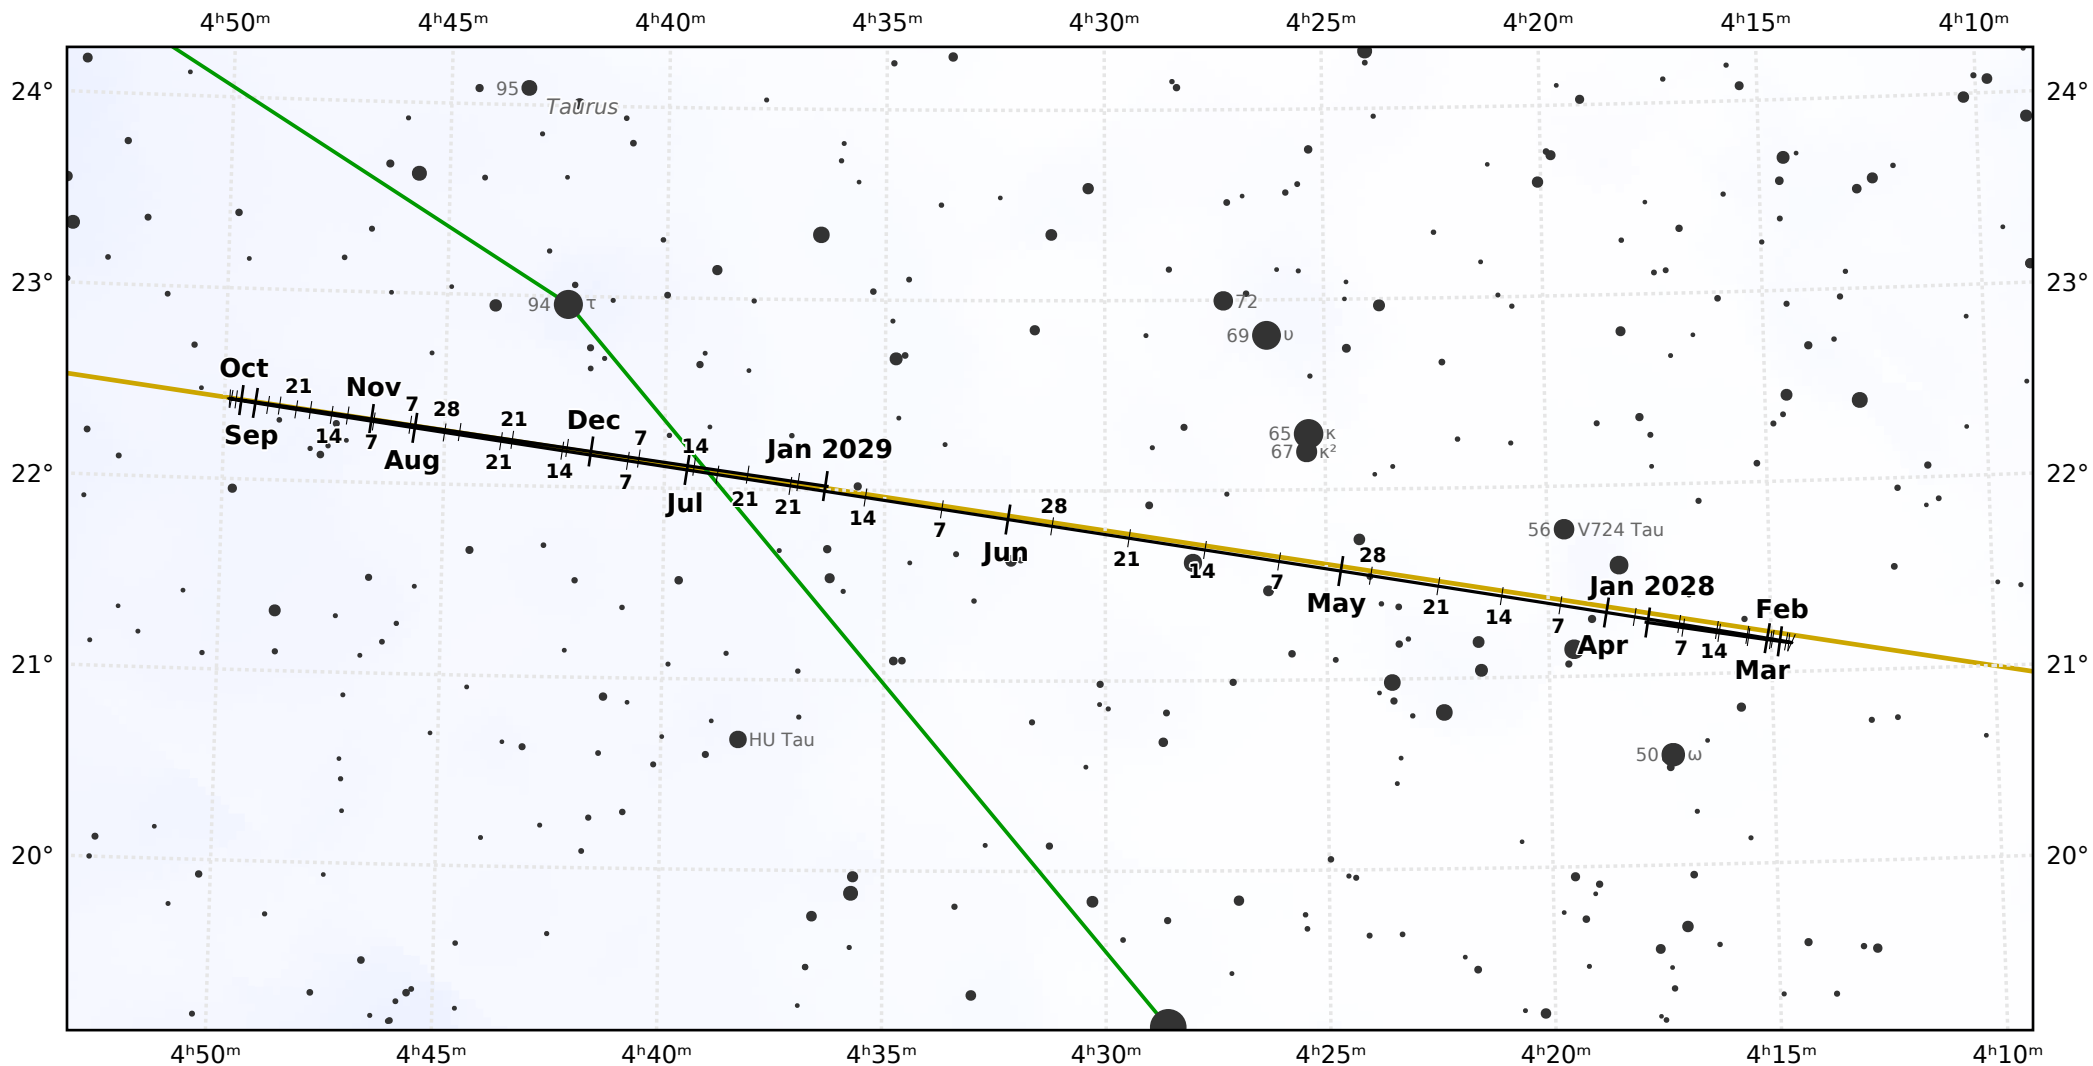

# The path of Uranus in 2028

© Dominic Ford 2011-2021. Downloaded from <https://in-the-sky.org>

Magnitude scale: • 10.0 • 9.5 • 9.0 • 8.5 • 8.0 • 7.5 • 7.0 • 6.5 • 6.0 • 5.5 • 5.0 • 4.5 • 4.0 • 3.5

— The Equator — Ecliptic Plane — Galactic Plane