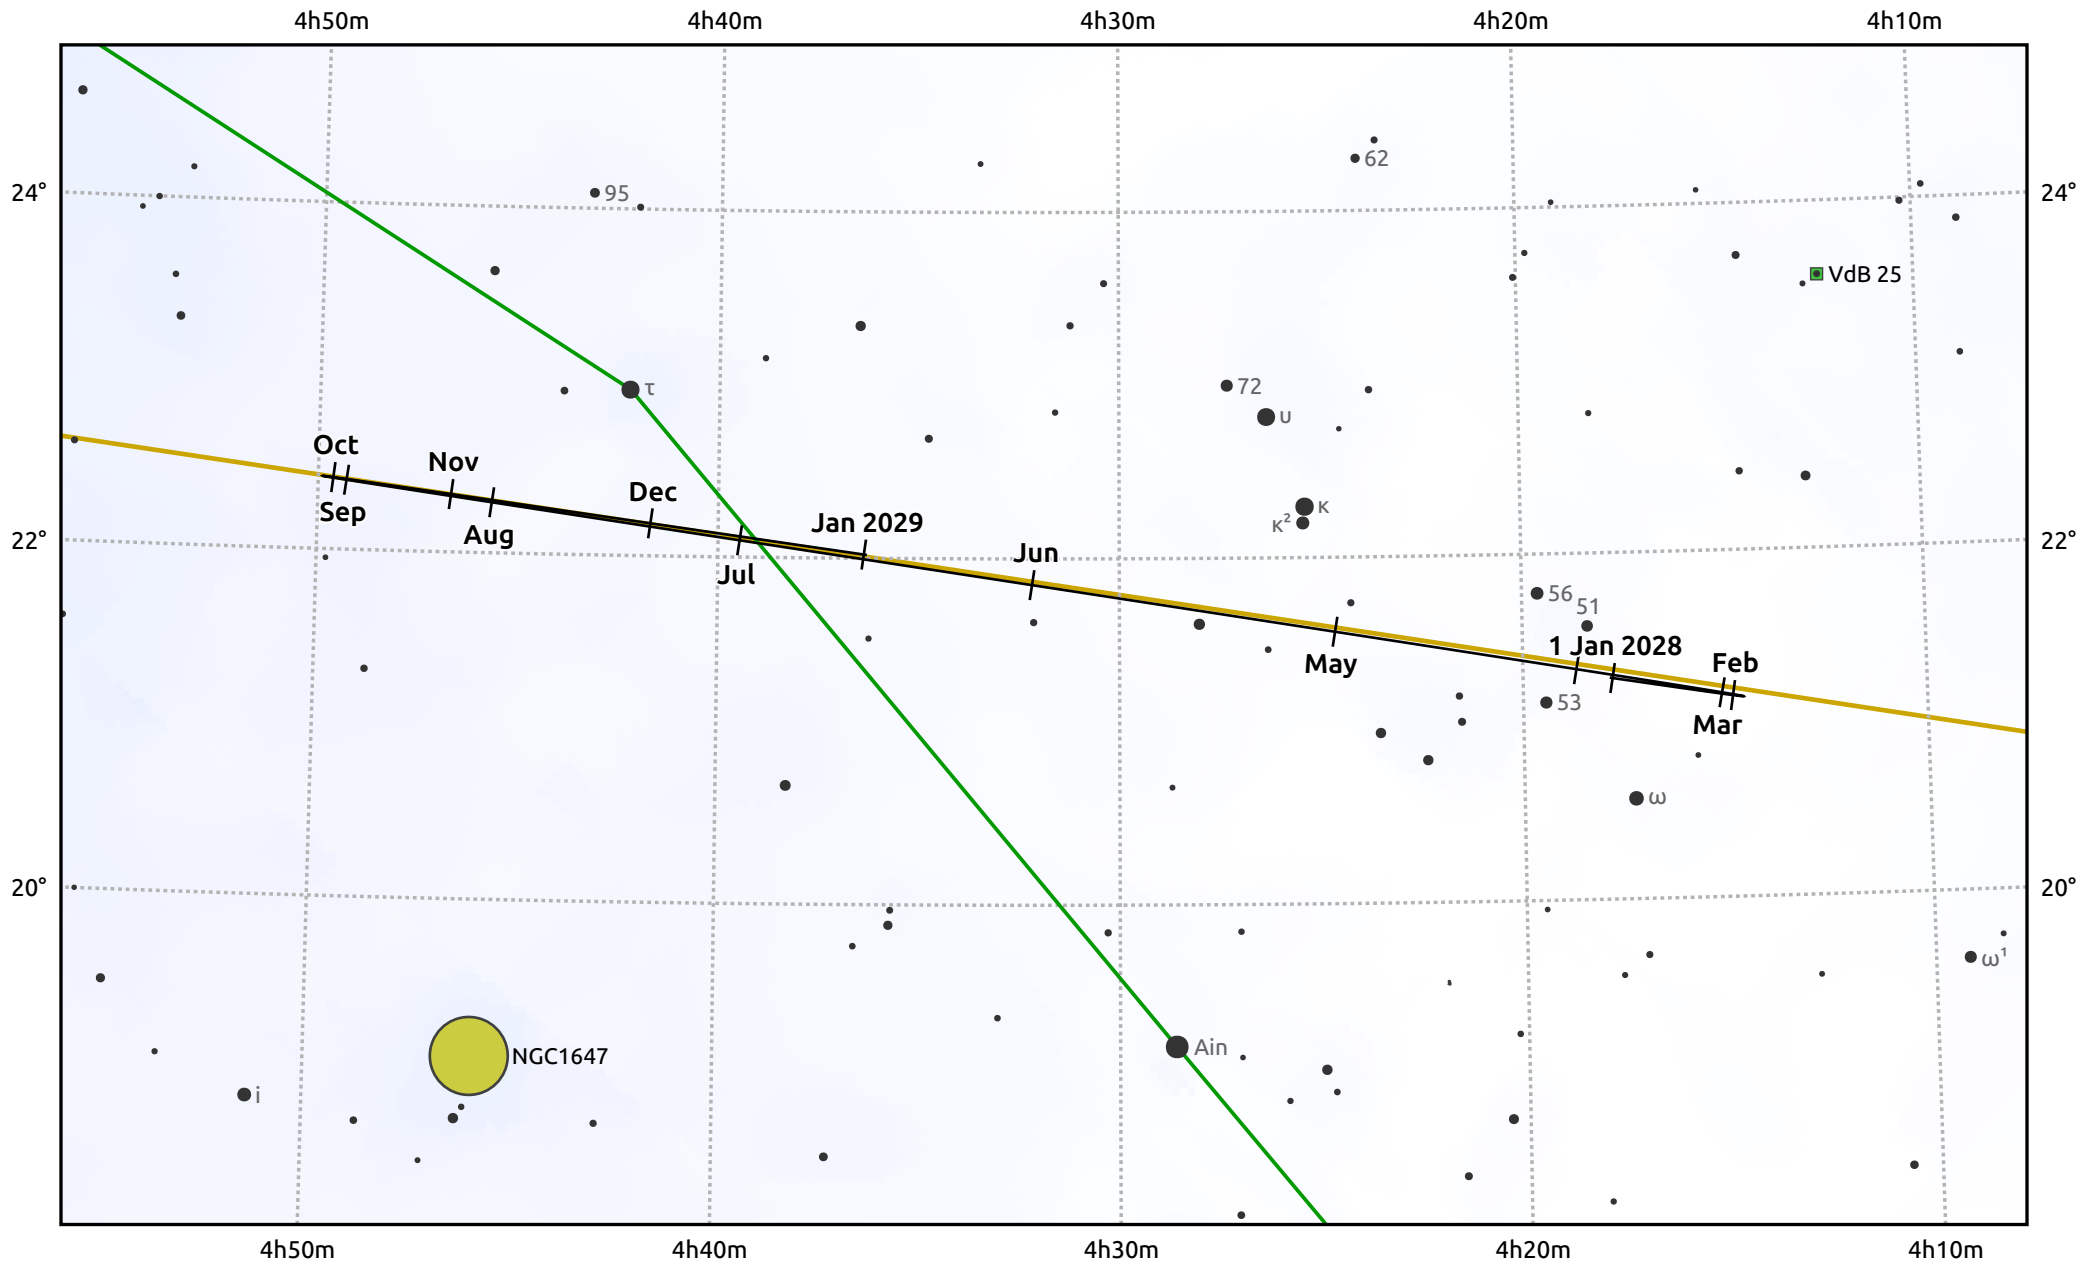

The path of Uranus in 2028

© Dominic Ford 2011–2025. Date markers placed at midnight UTC. Downloaded from <https://in-the-sky.org>

Magnitude scale: 8.0 7.0 6.0 5.0 4.0 3.0

Ecliptic Plane

Galaxy
 Bright nebula
 Open cluster
 Globular cluster
 Planetary nebula

Date	Mag	Angular size
2028 Jan 1	5.6	3.8"
2028 Apr 1	5.8	3.5"
2028 Jul 1	5.8	3.5"
2028 Oct 1	5.6	3.7"
2029 Jan 1	5.6	3.8"