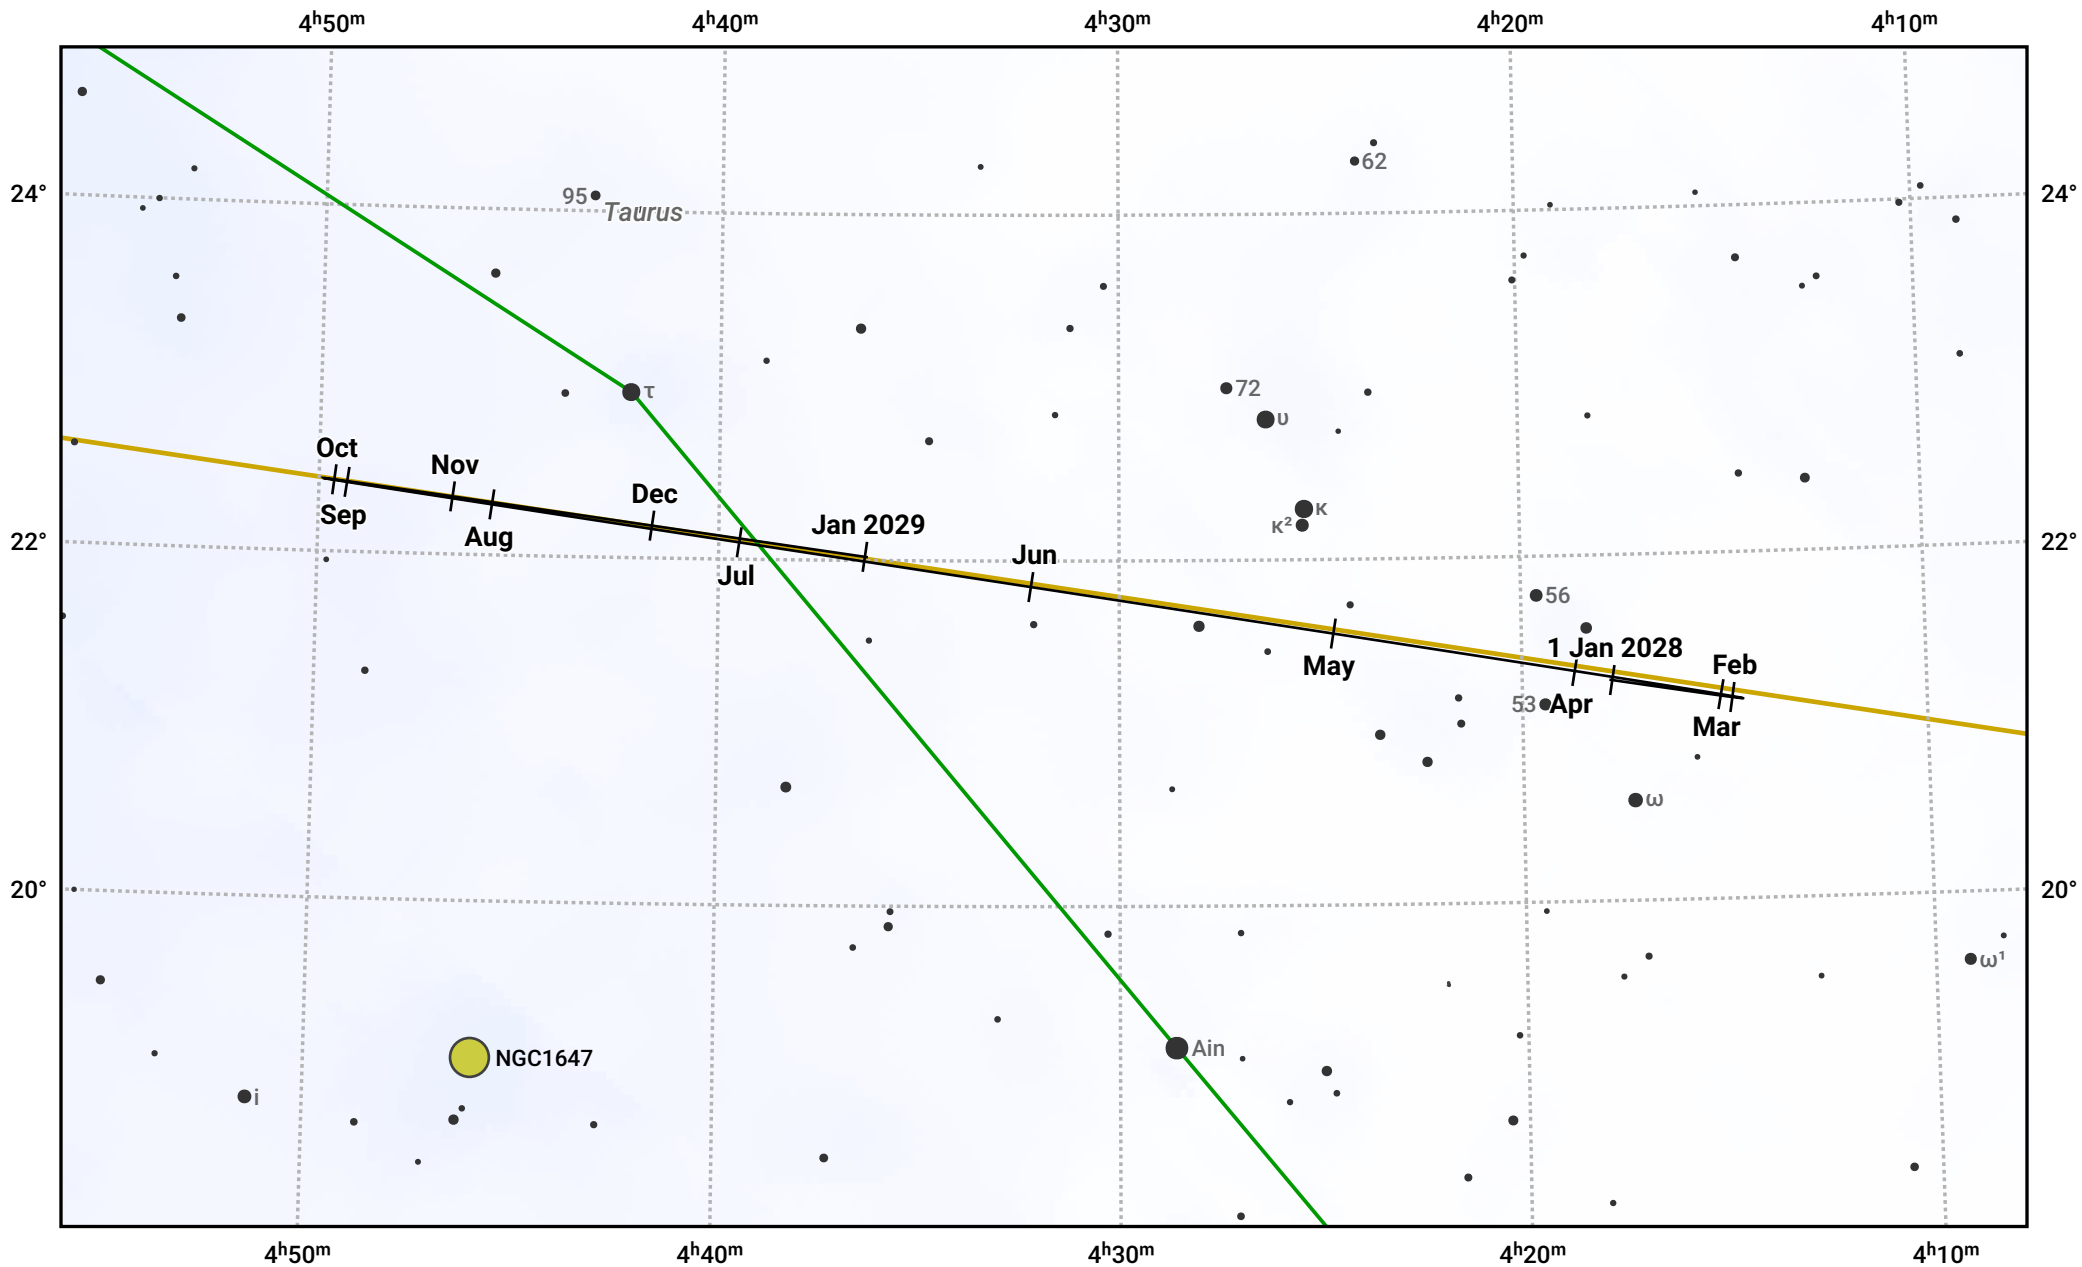

# The path of Uranus in 2028

© Dominic Ford 2011–2024. Date markers placed at midnight UTC. Downloaded from <https://in-the-sky.org>

Magnitude scale:  8.0  7.0  6.0  5.0  4.0  3.0

Ecliptic Plane

Galaxy  
  Bright nebula  
  Open cluster  
  Globular cluster

Date	Mag	Angular size
2028 Jan 1	5.6	3.8"
2028 Apr 1	5.8	3.5"
2028 Jul 1	5.8	3.5"
2028 Oct 1	5.6	3.7"
2029 Jan 1	5.6	3.8"