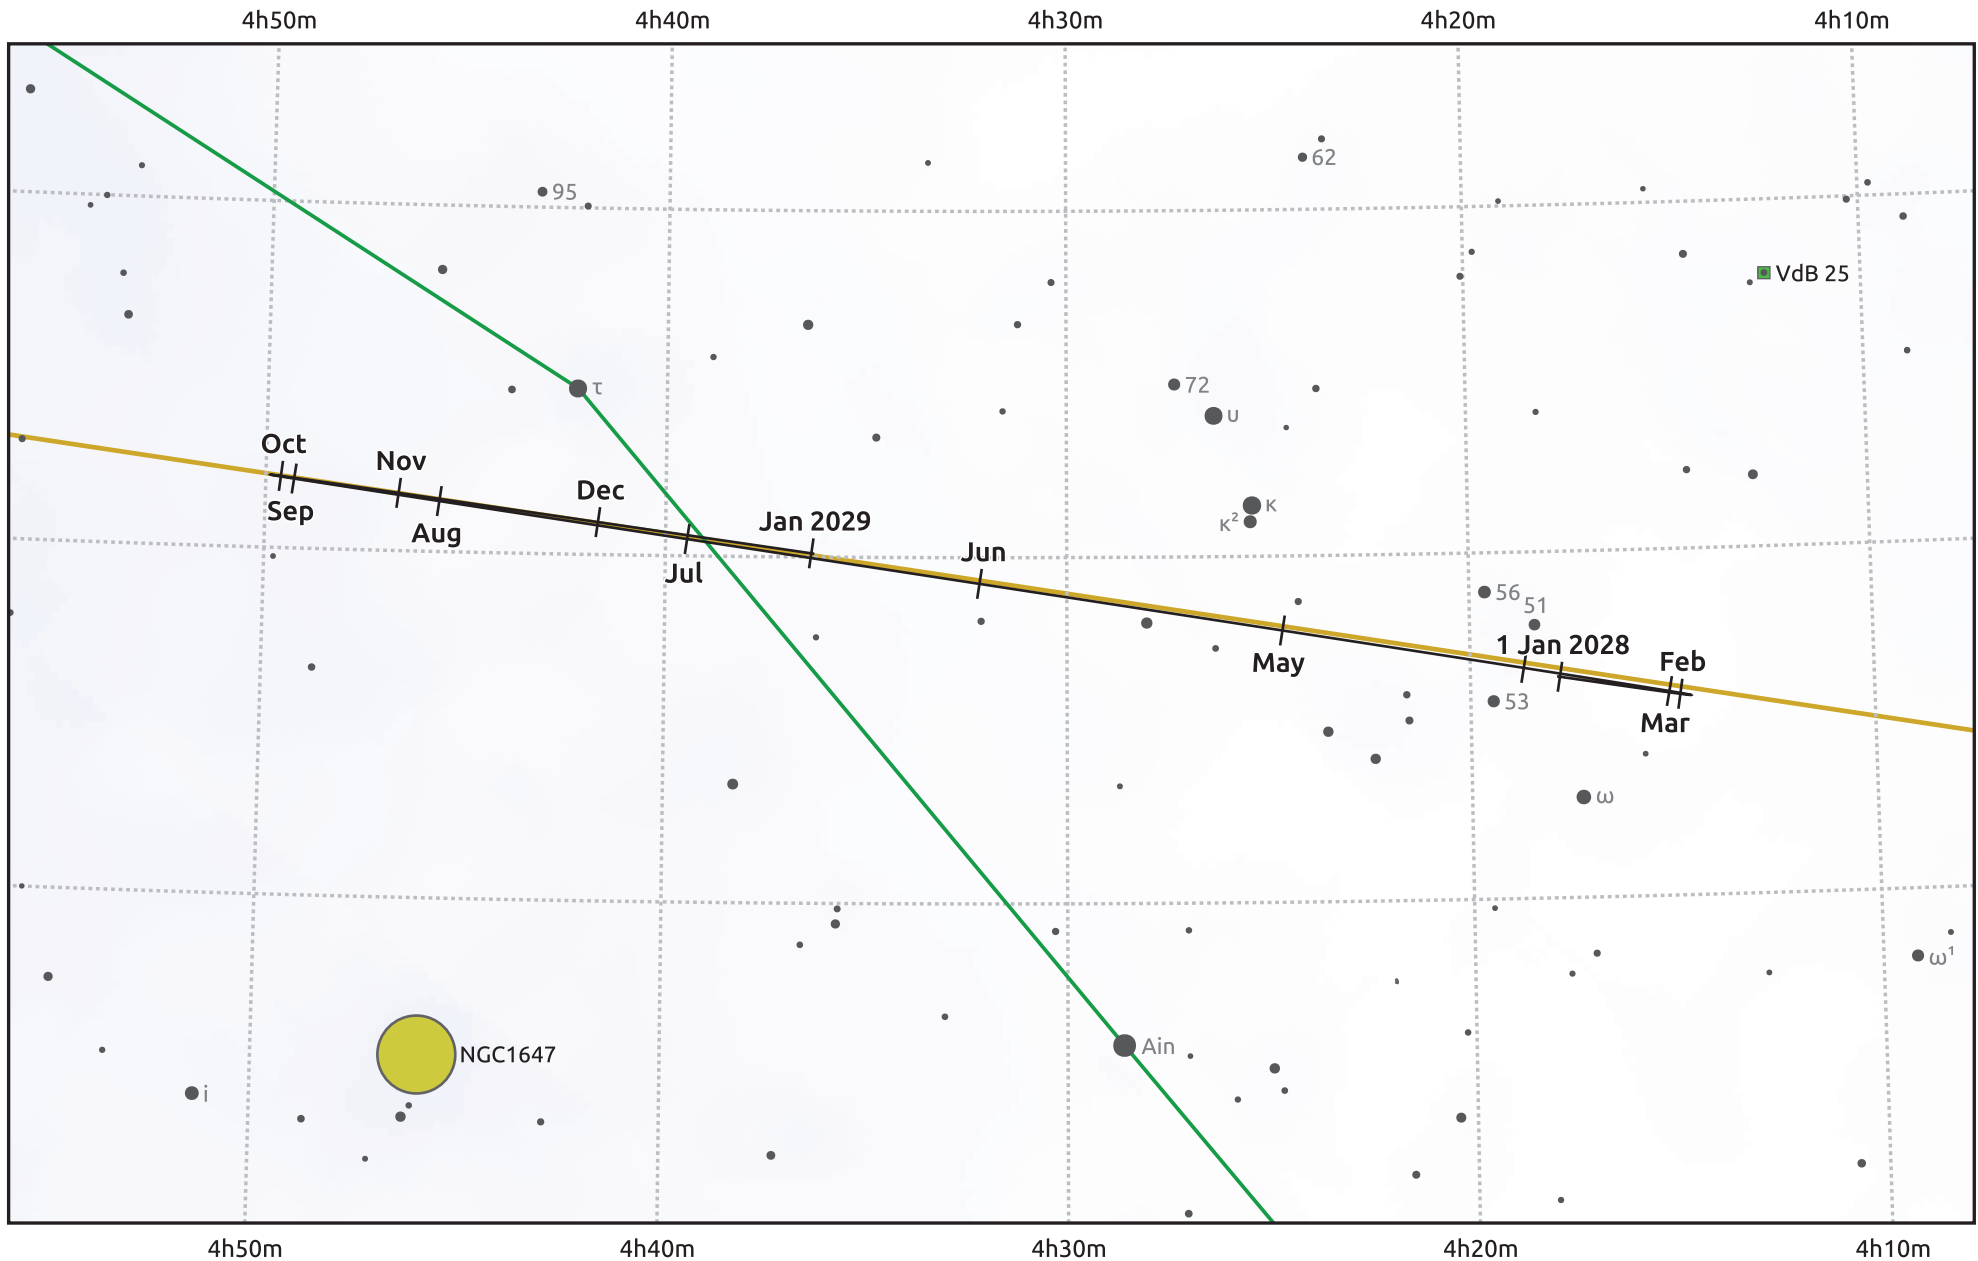

The path of Uranus in 2028

© Dominic Ford 2011–2025. Date markers placed at midnight UTC. Downloaded from <https://in-the-sky.org>

Magnitude scale: • 8.0 • 7.0 • 6.0 • 5.0 • 4.0 • 3.0

— Ecliptic Plane

- Galaxy
- Bright nebula
- Open cluster
- Globular cluster
- Planetary nebula

Date	Mag	Angular size
2028 Jan 1	5.6	3.8"
2028 Apr 1	5.8	3.5"
2028 Jul 1	5.8	3.5"
2028 Oct 1	5.6	3.7"
2029 Jan 1	5.6	3.8"