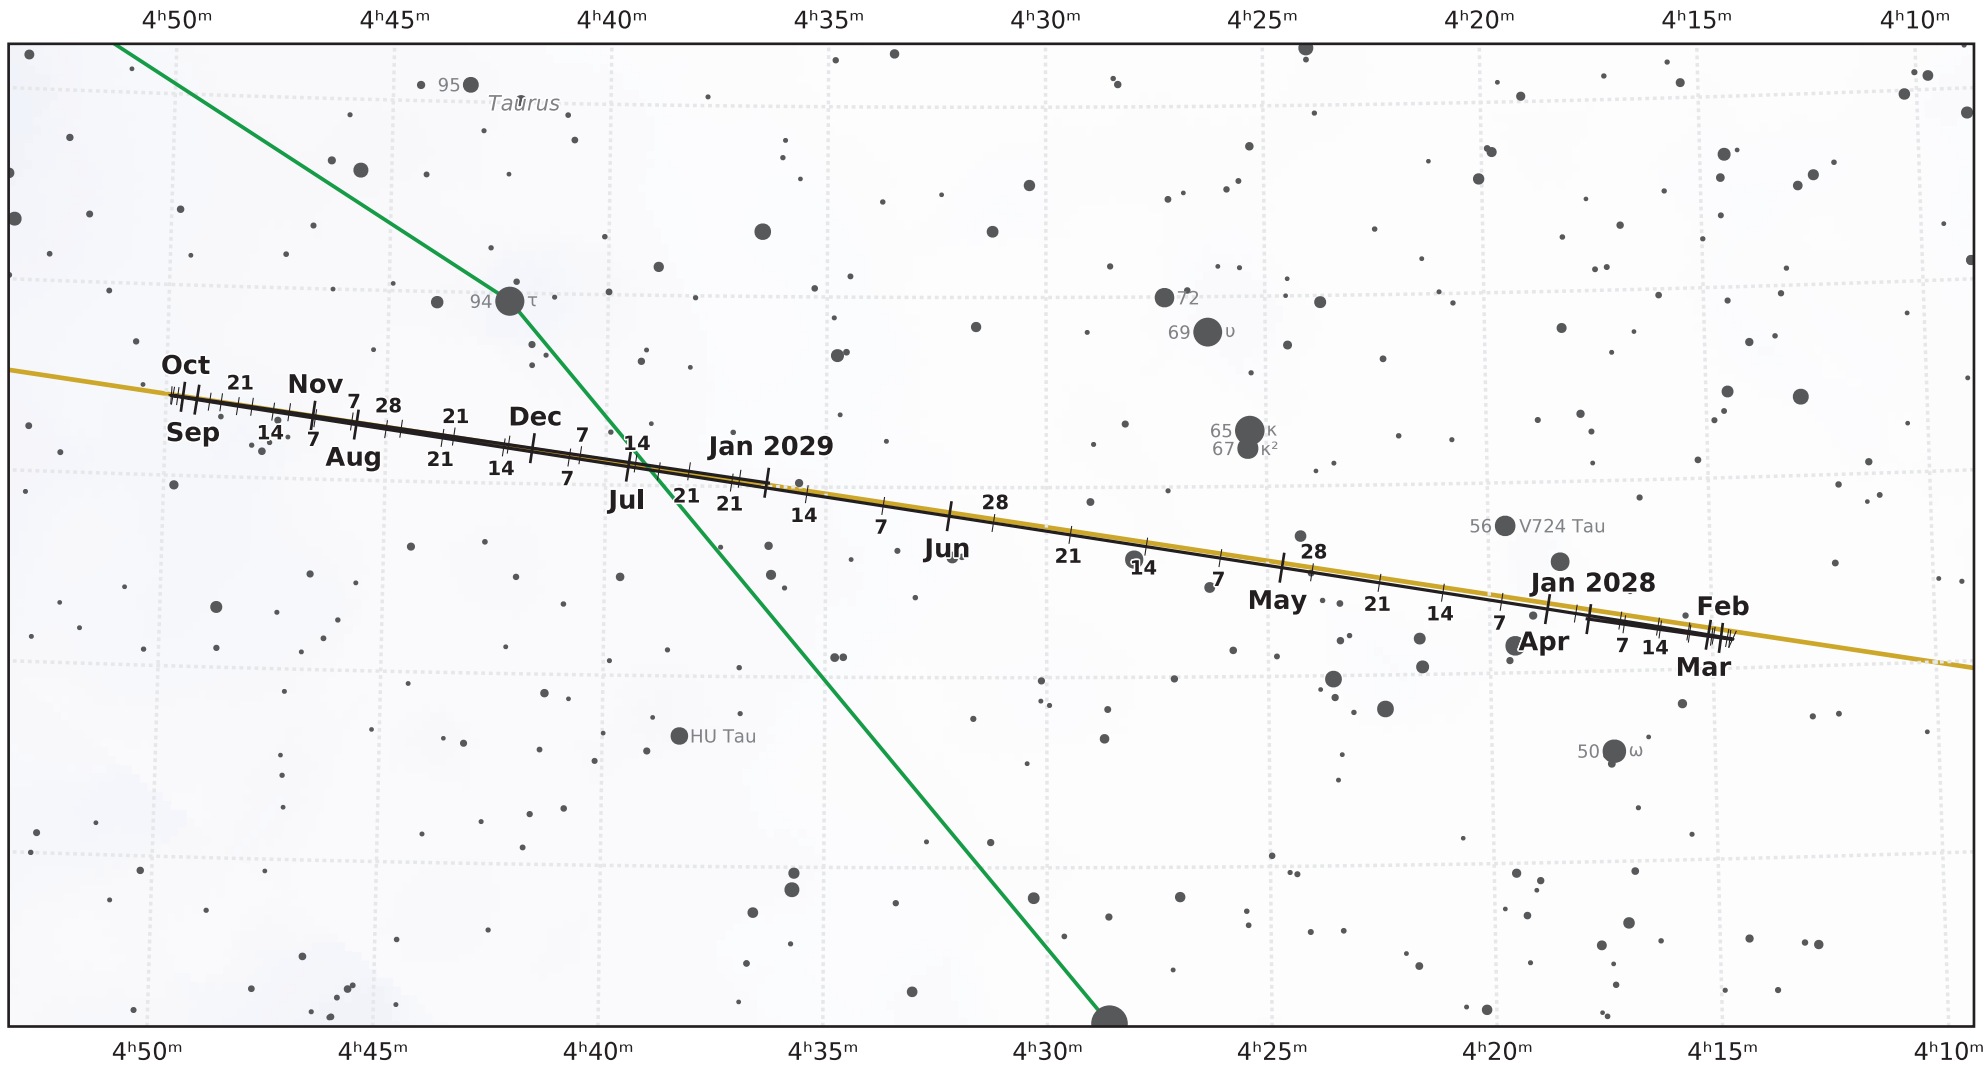

The path of Uranus in 2028

© Dominic Ford 2011–2021. Downloaded from <https://in-the-sky.org>

Magnitude scale: •10.0 •9.5 •9.0 •8.5 •8.0 •7.5 •7.0 •6.5 •6.0 •5.5 •5.0 •4.5 •4.0 •3.5

— The Equator

— Ecliptic Plane

— Galactic Plane