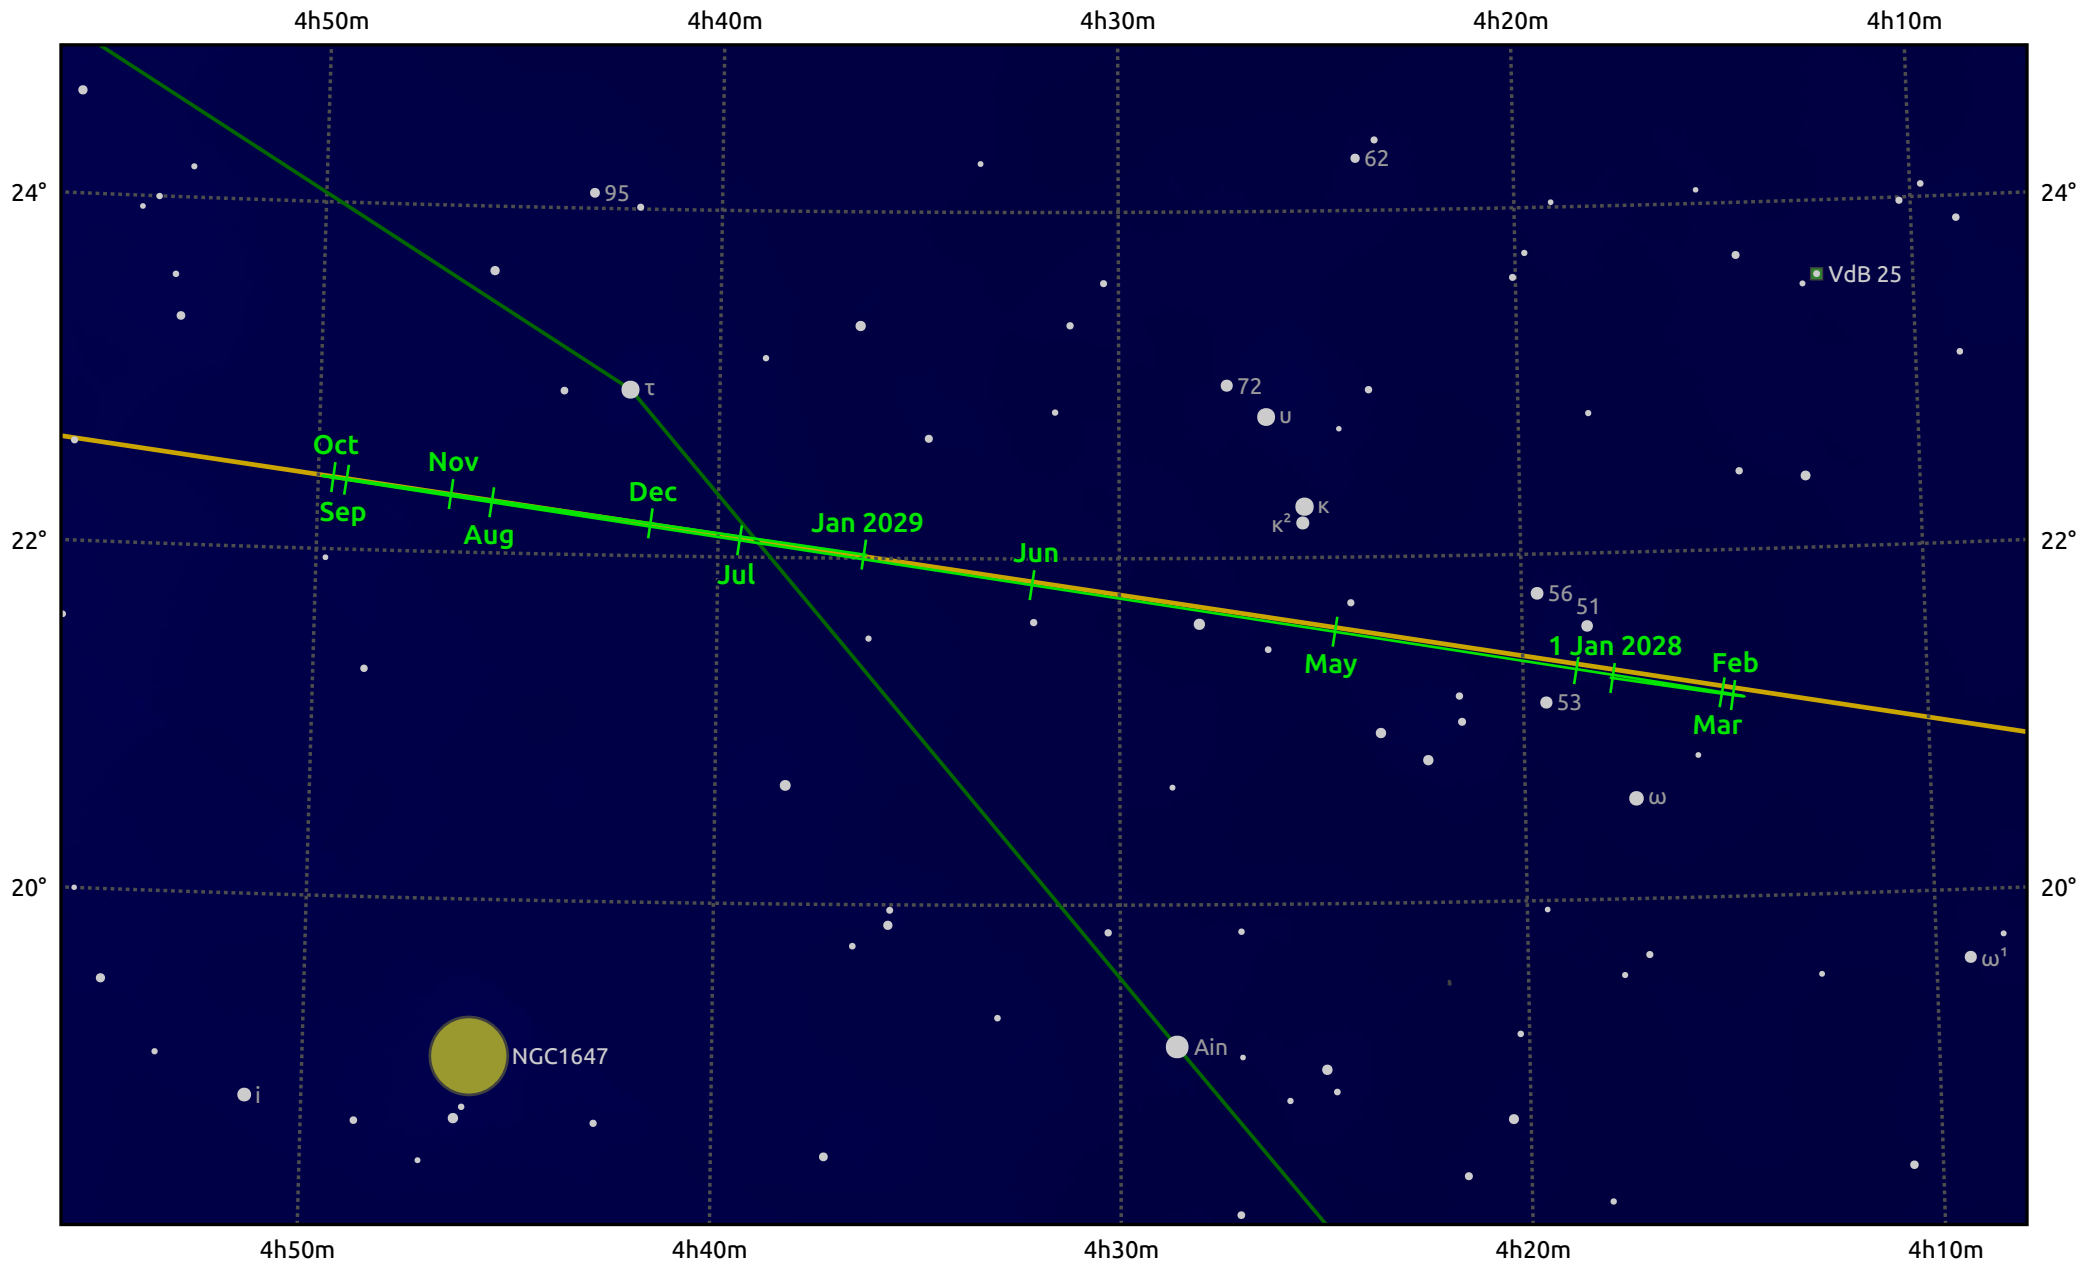

# The path of Uranus in 2028

© Dominic Ford 2011–2025. Date markers placed at midnight UTC. Downloaded from <https://in-the-sky.org>

Magnitude scale: ● 8.0 ● 7.0 ● 6.0 ● 5.0 ● 4.0 ● 3.0

— Ecliptic Plane

● Galaxy   ■ Bright nebula   ● Open cluster   ● Globular cluster   ◆ Planetary nebula

| Date       | Mag | Angular size |
|------------|-----|--------------|
| 2028 Jan 1 | 5.6 | 3.8"         |
| 2028 Apr 1 | 5.8 | 3.5"         |
| 2028 Jul 1 | 5.8 | 3.5"         |
| 2028 Oct 1 | 5.6 | 3.7"         |
| 2029 Jan 1 | 5.6 | 3.8"         |