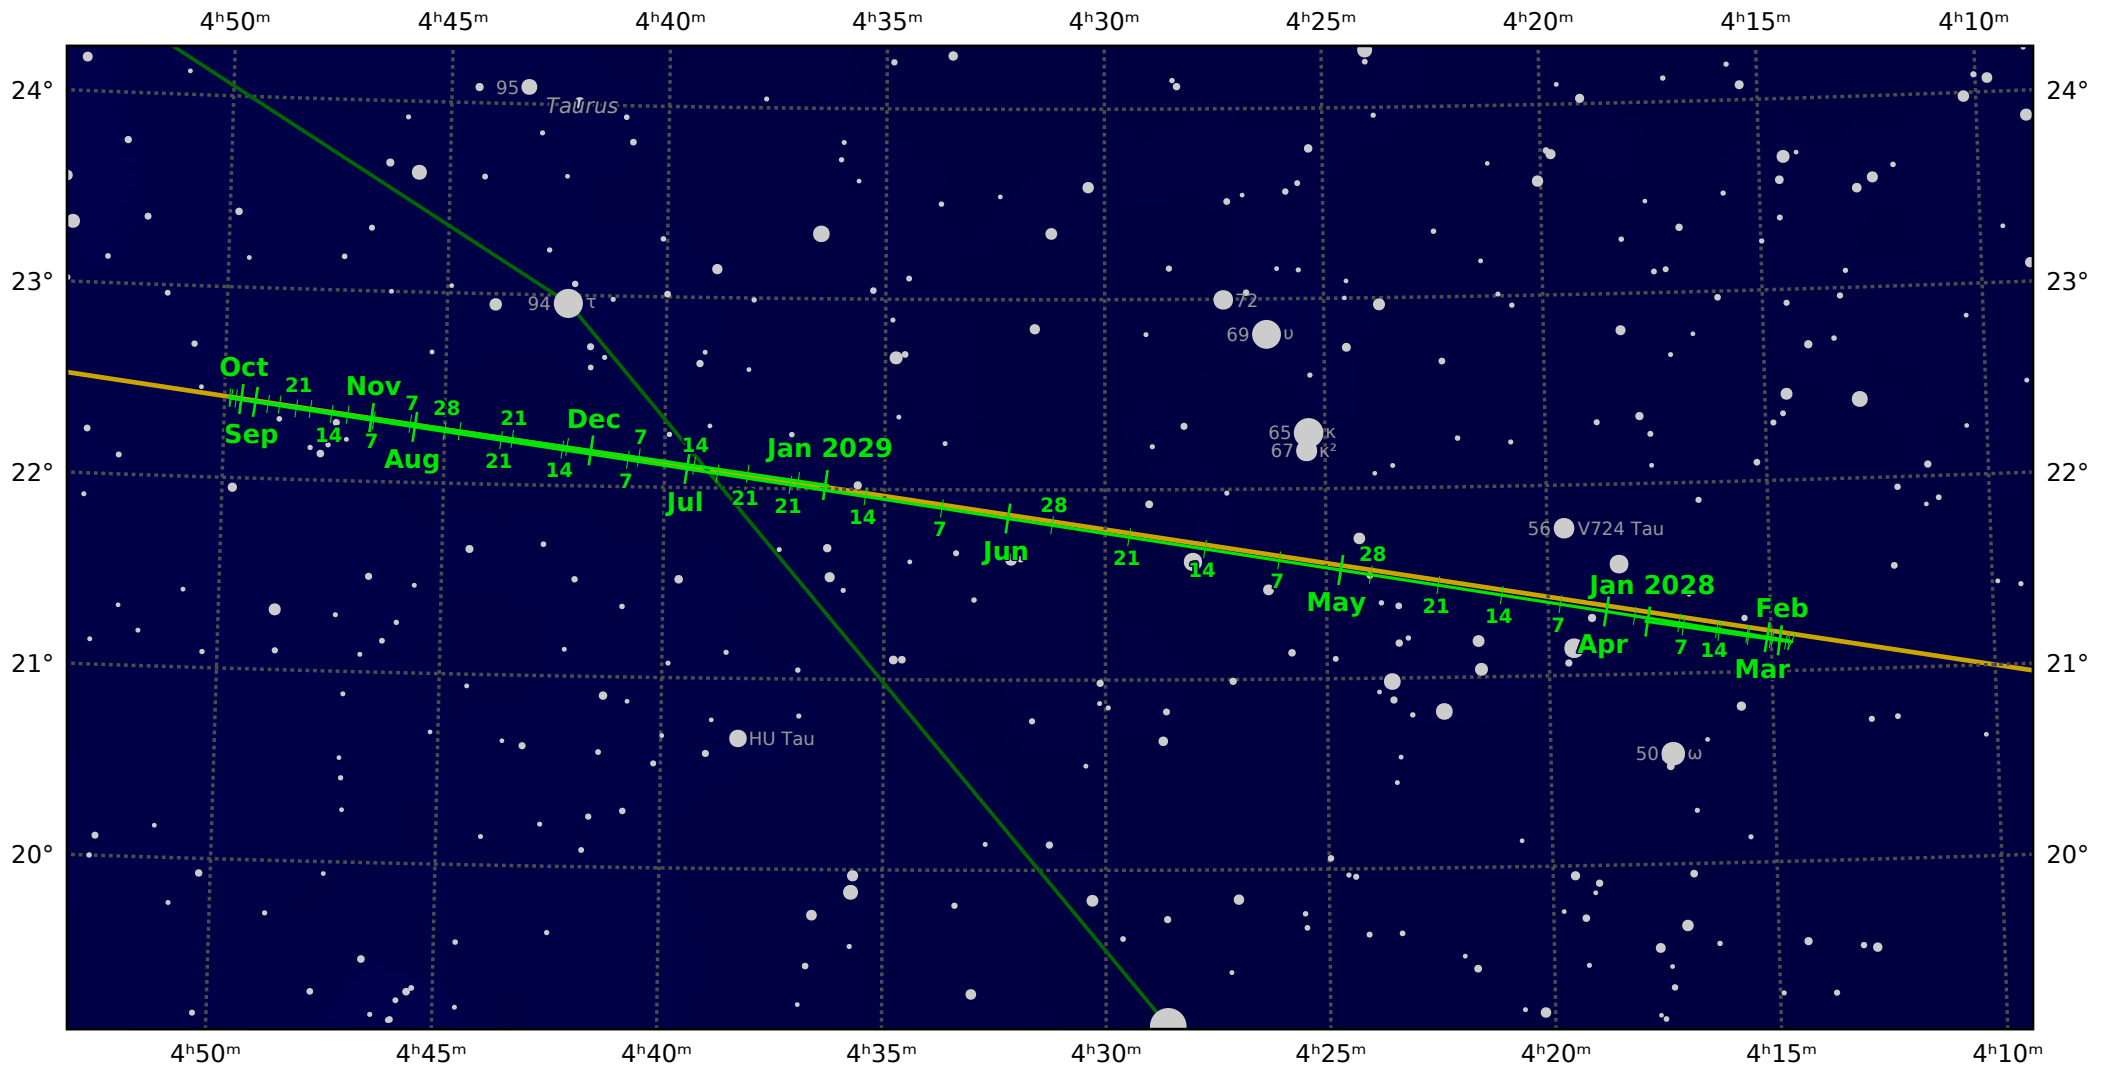

The path of Uranus in 2028

© Dominic Ford 2011-2021. Downloaded from <https://in-the-sky.org>

Magnitude scale: • 10.0 • 9.5 • 9.0 • 8.5 • 8.0 • 7.5 • 7.0 • 6.5 • 6.0 • 5.5 • 5.0 • 4.5 • 4.0 • 3.5

— Ecliptic Plane — Galactic Plane