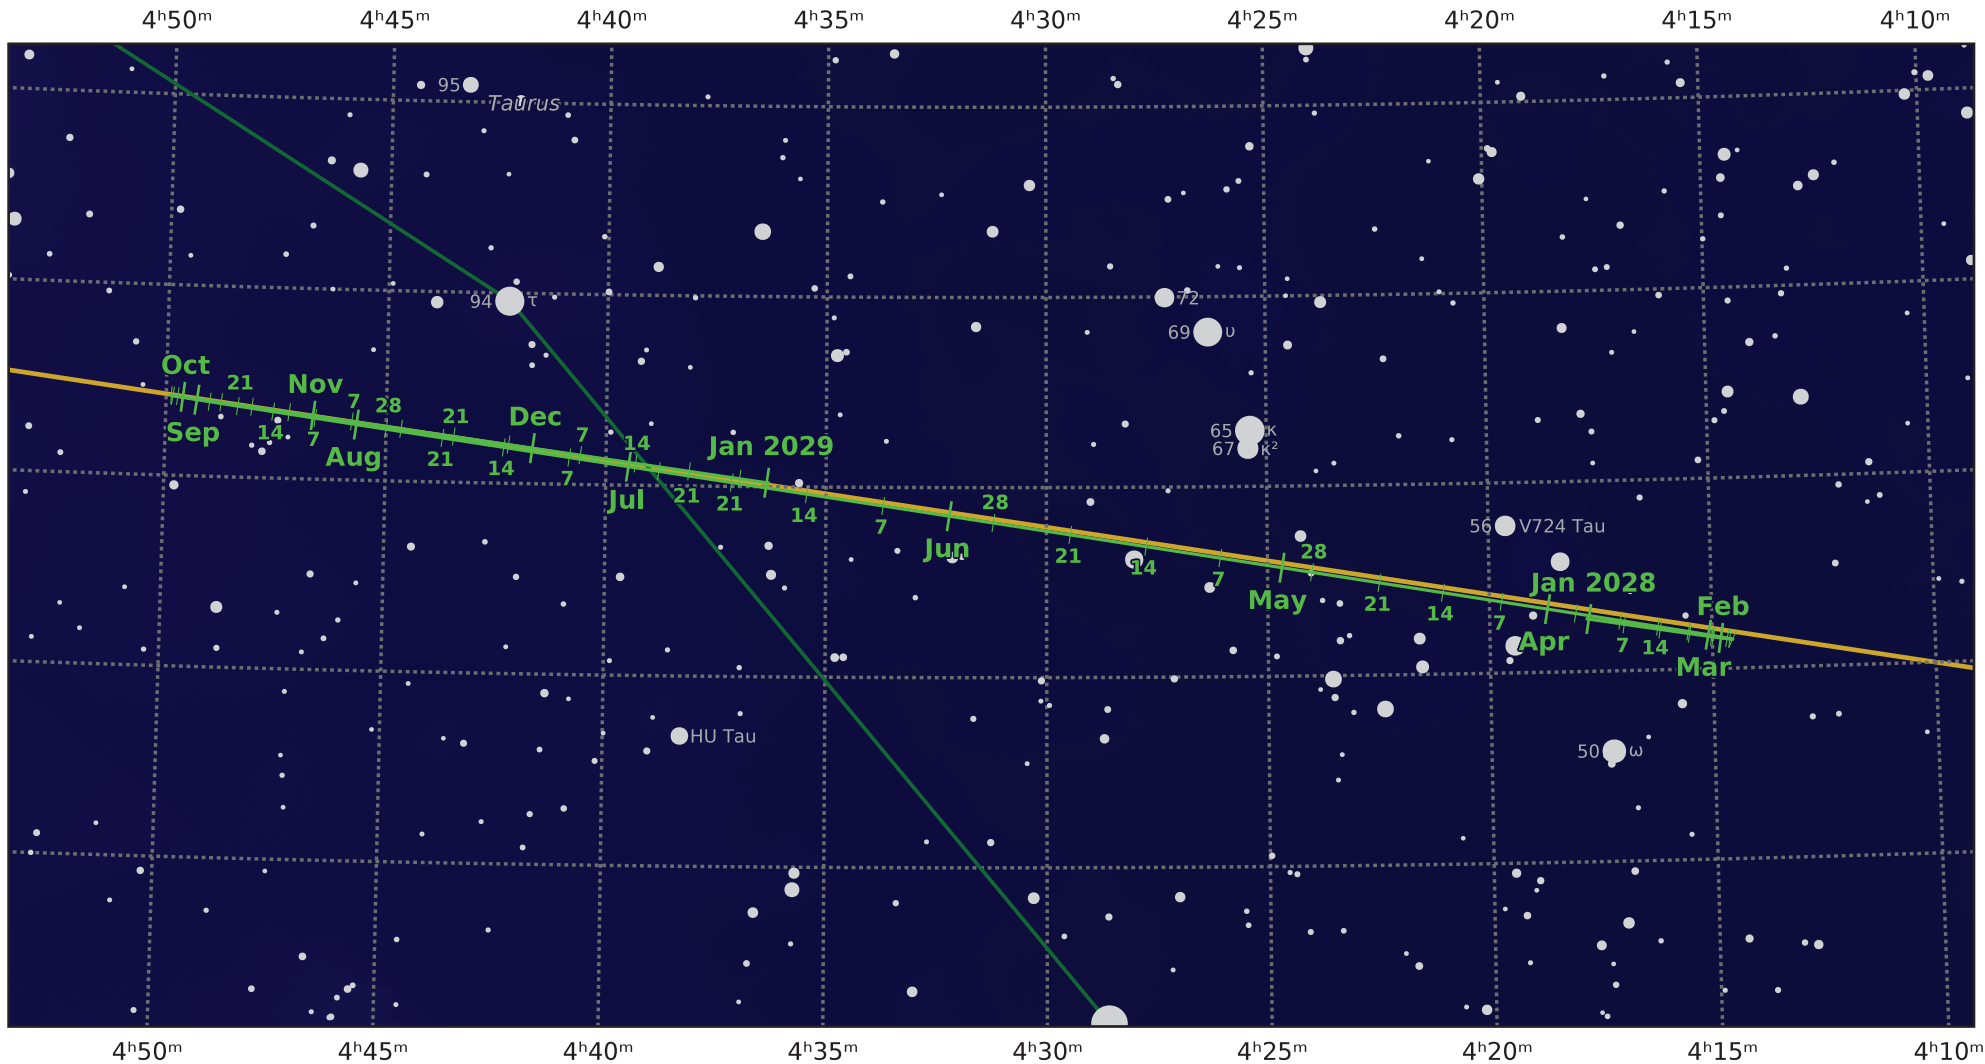

# The path of Uranus in 2028

© Dominic Ford 2011–2021. Downloaded from <https://in-the-sky.org>

Magnitude scale: •10.0 •9.5 •9.0 •8.5 •8.0 •7.5 •7.0 •6.5 •6.0 •5.5 •5.0 •4.5 •4.0 •3.5

— Ecliptic Plane — Galactic Plane