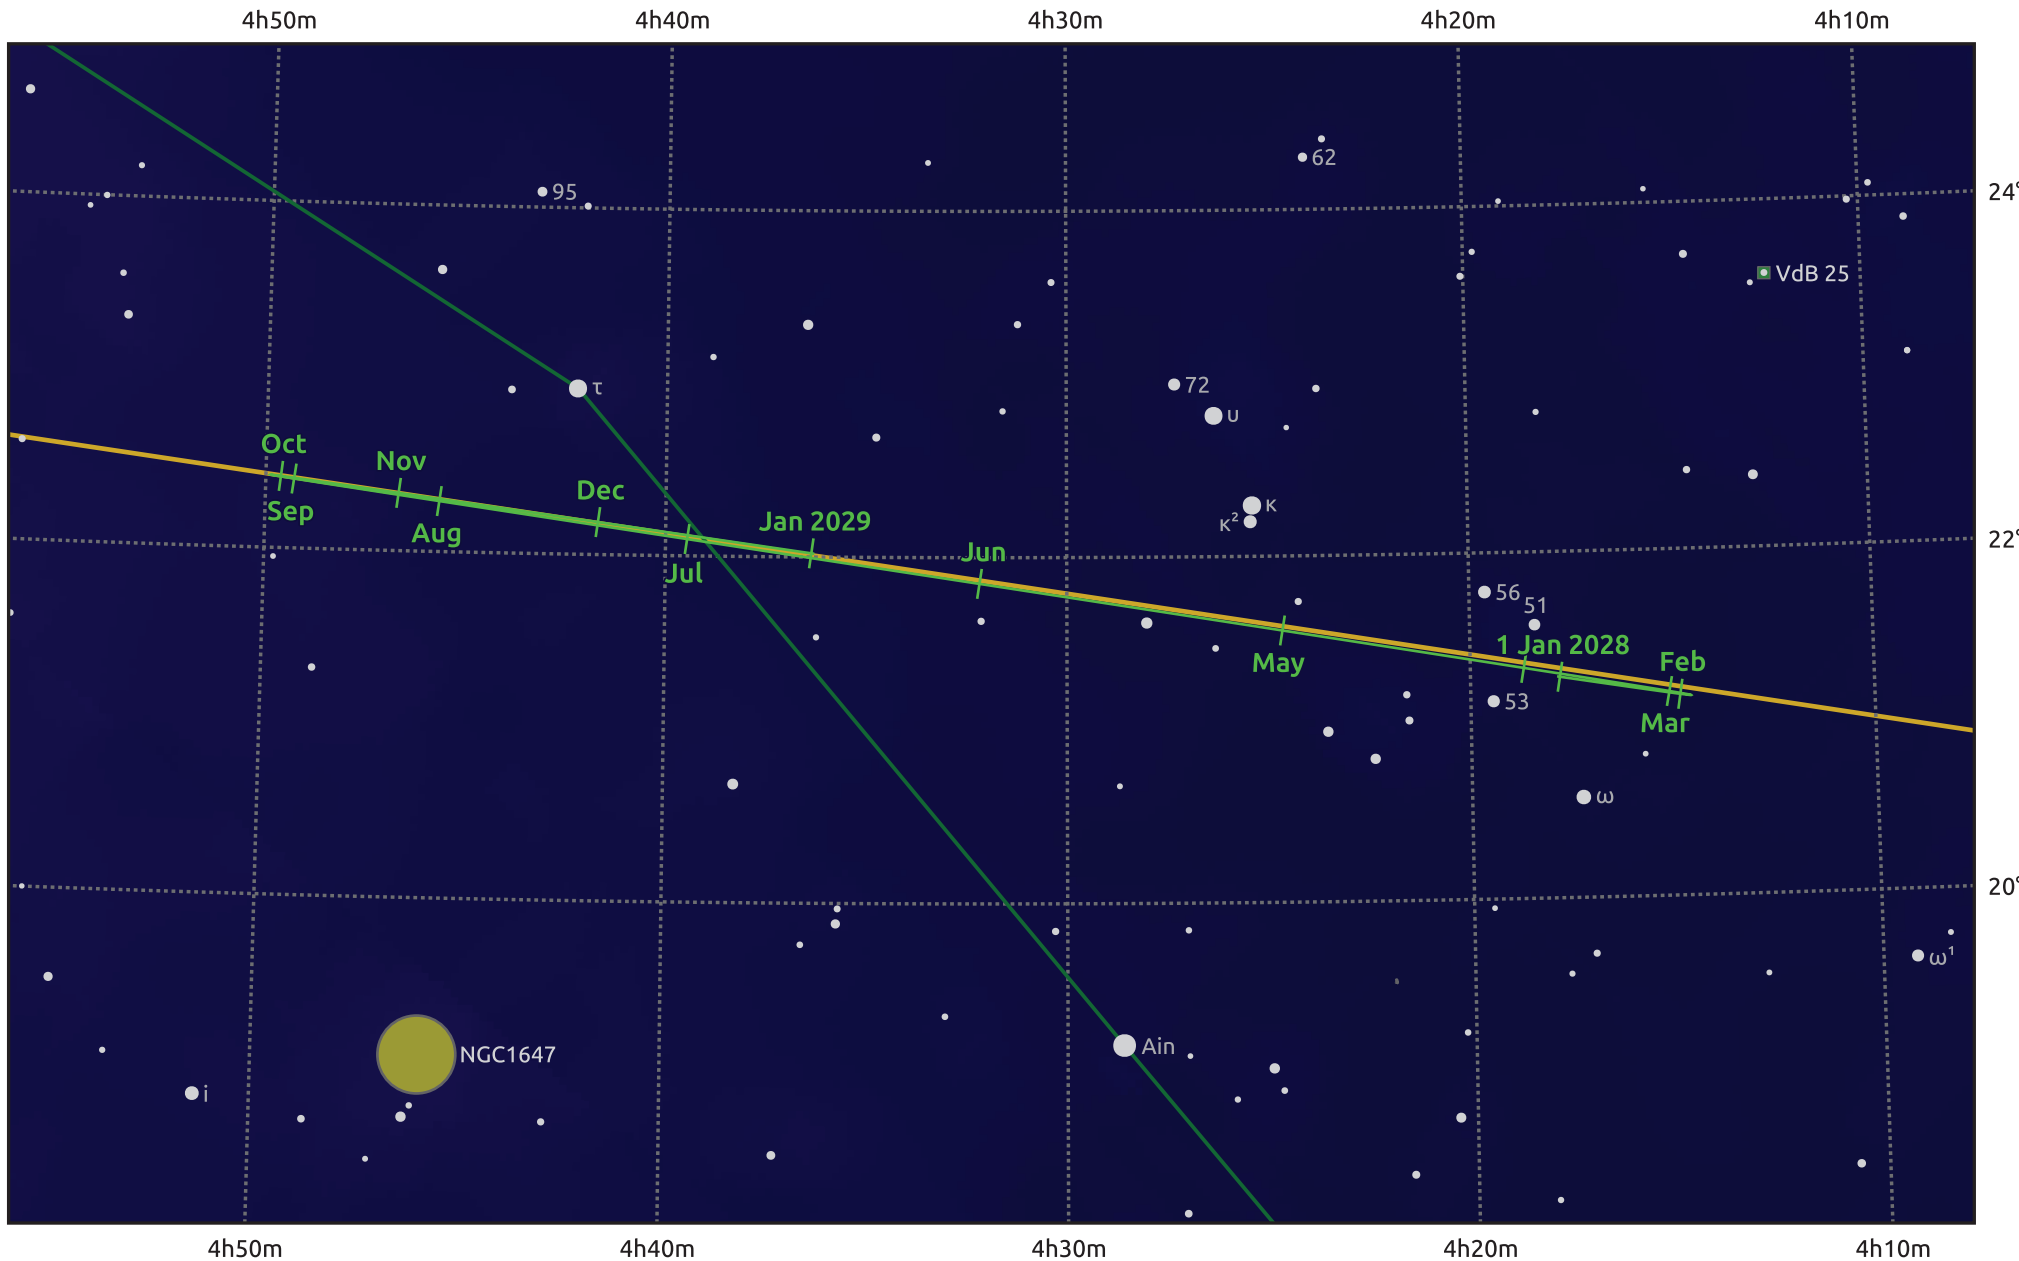

# The path of Uranus in 2028

© Dominic Ford 2011–2025. Date markers placed at midnight UTC. Downloaded from <https://in-the-sky.org>

Magnitude scale: • 8.0 • 7.0 • 6.0 • 5.0 • 4.0 • 3.0

— Ecliptic Plane

- Galaxy
- Bright nebula
- Open cluster
- Globular cluster
- Planetary nebula

Date	Mag	Angular size
2028 Jan 1	5.6	3.8"
2028 Apr 1	5.8	3.5"
2028 Jul 1	5.8	3.5"
2028 Oct 1	5.6	3.7"
2029 Jan 1	5.6	3.8"