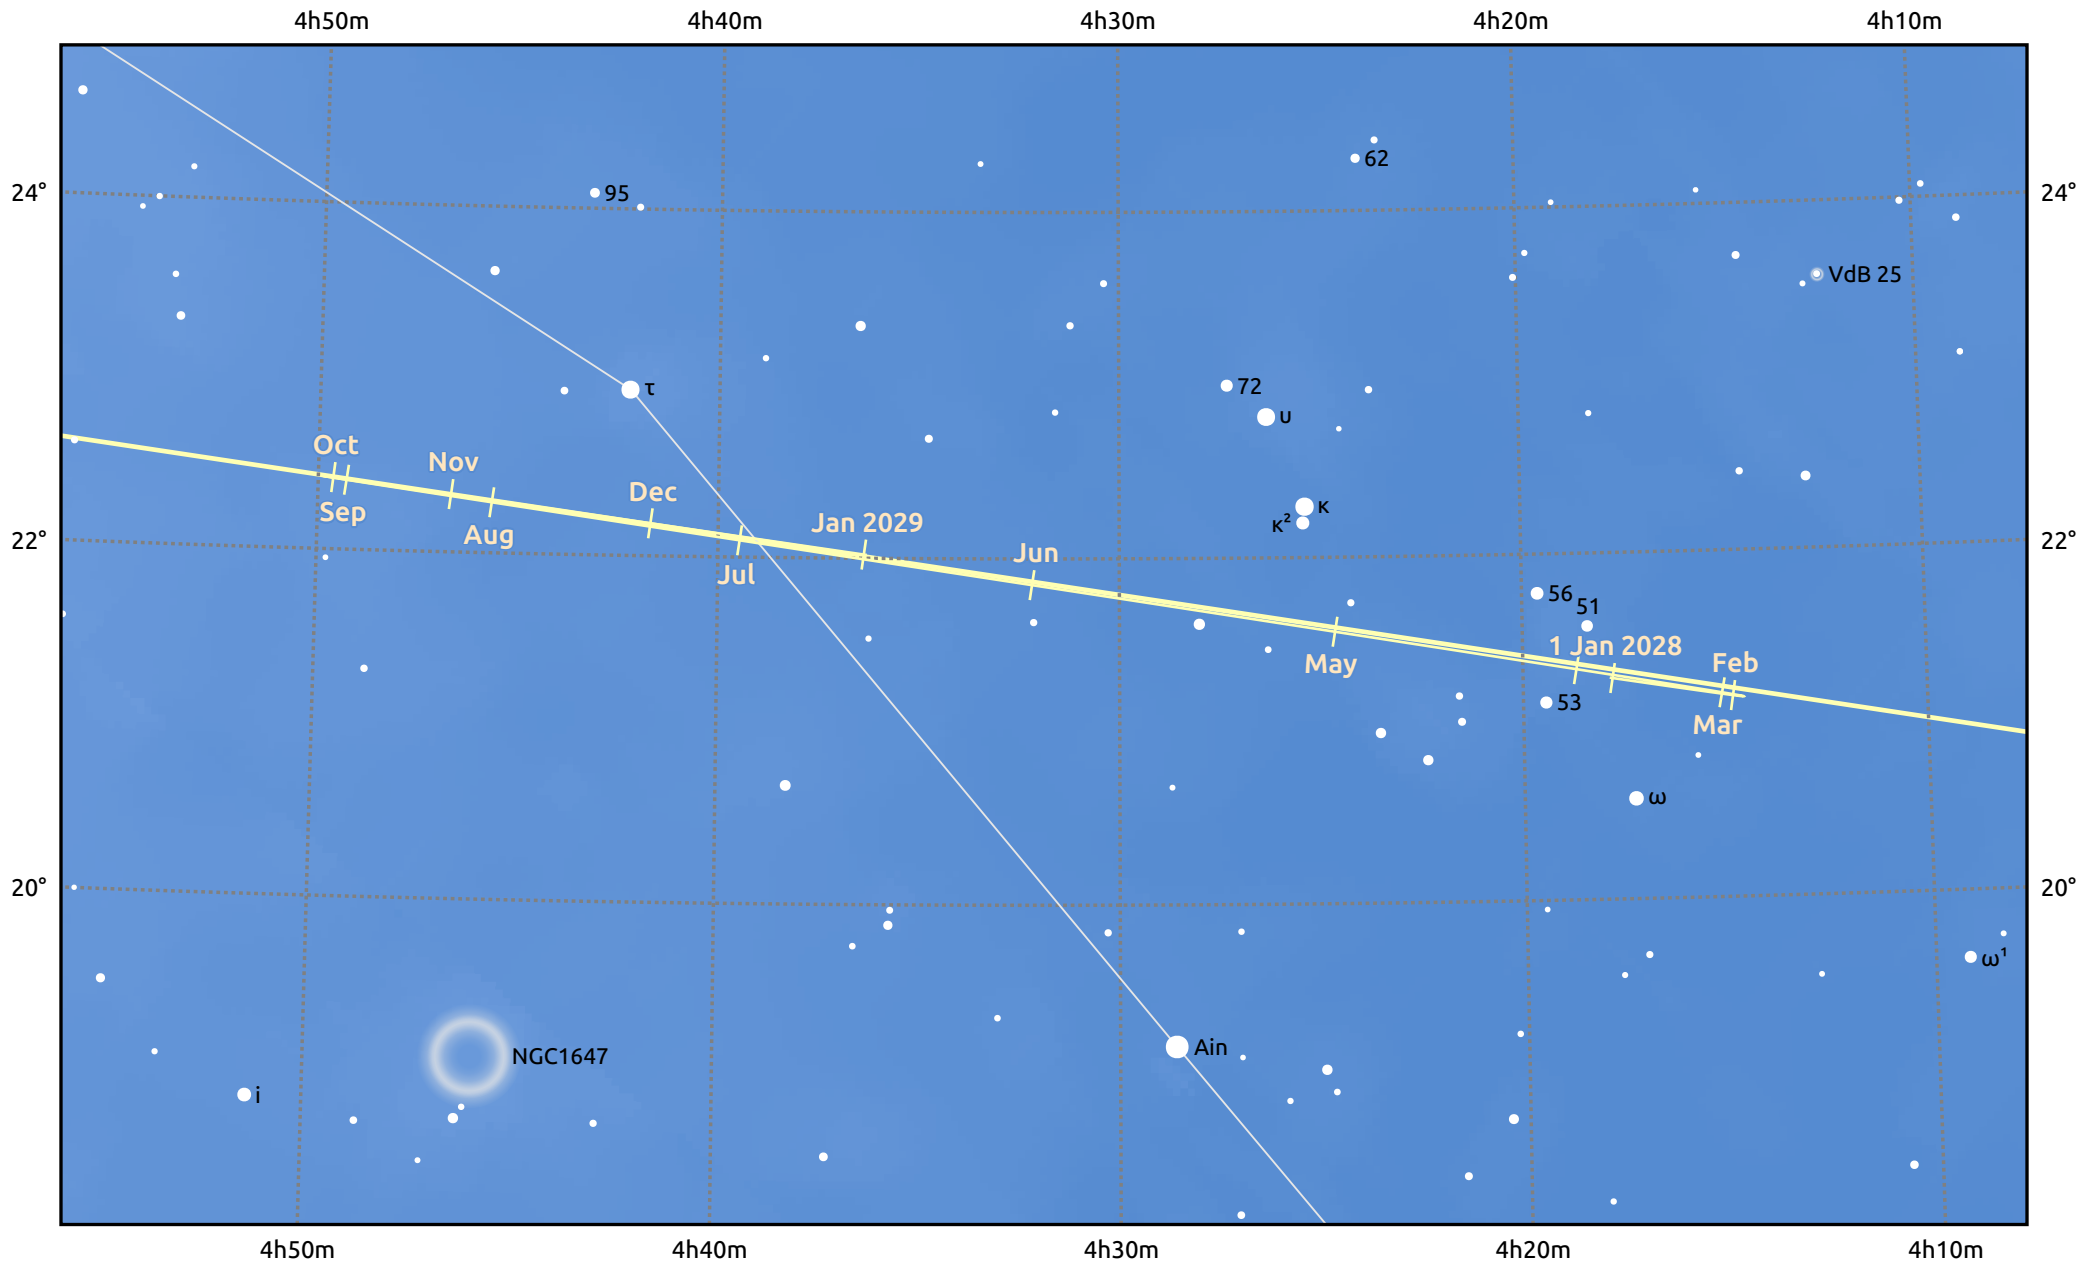

The path of Uranus in 2028

© Dominic Ford 2011–2025. Date markers placed at midnight UTC. Downloaded from <https://in-the-sky.org>

Magnitude scale: • 8.0 • 7.0 • 6.0 • 5.0 • 4.0 • 3.0

— Ecliptic Plane

Galaxy Bright nebula Open cluster Globular cluster Planetary nebula

Date	Mag	Angular size
2028 Jan 1	5.6	3.8"
2028 Apr 1	5.8	3.5"
2028 Jul 1	5.8	3.5"
2028 Oct 1	5.6	3.7"
2029 Jan 1	5.6	3.8"