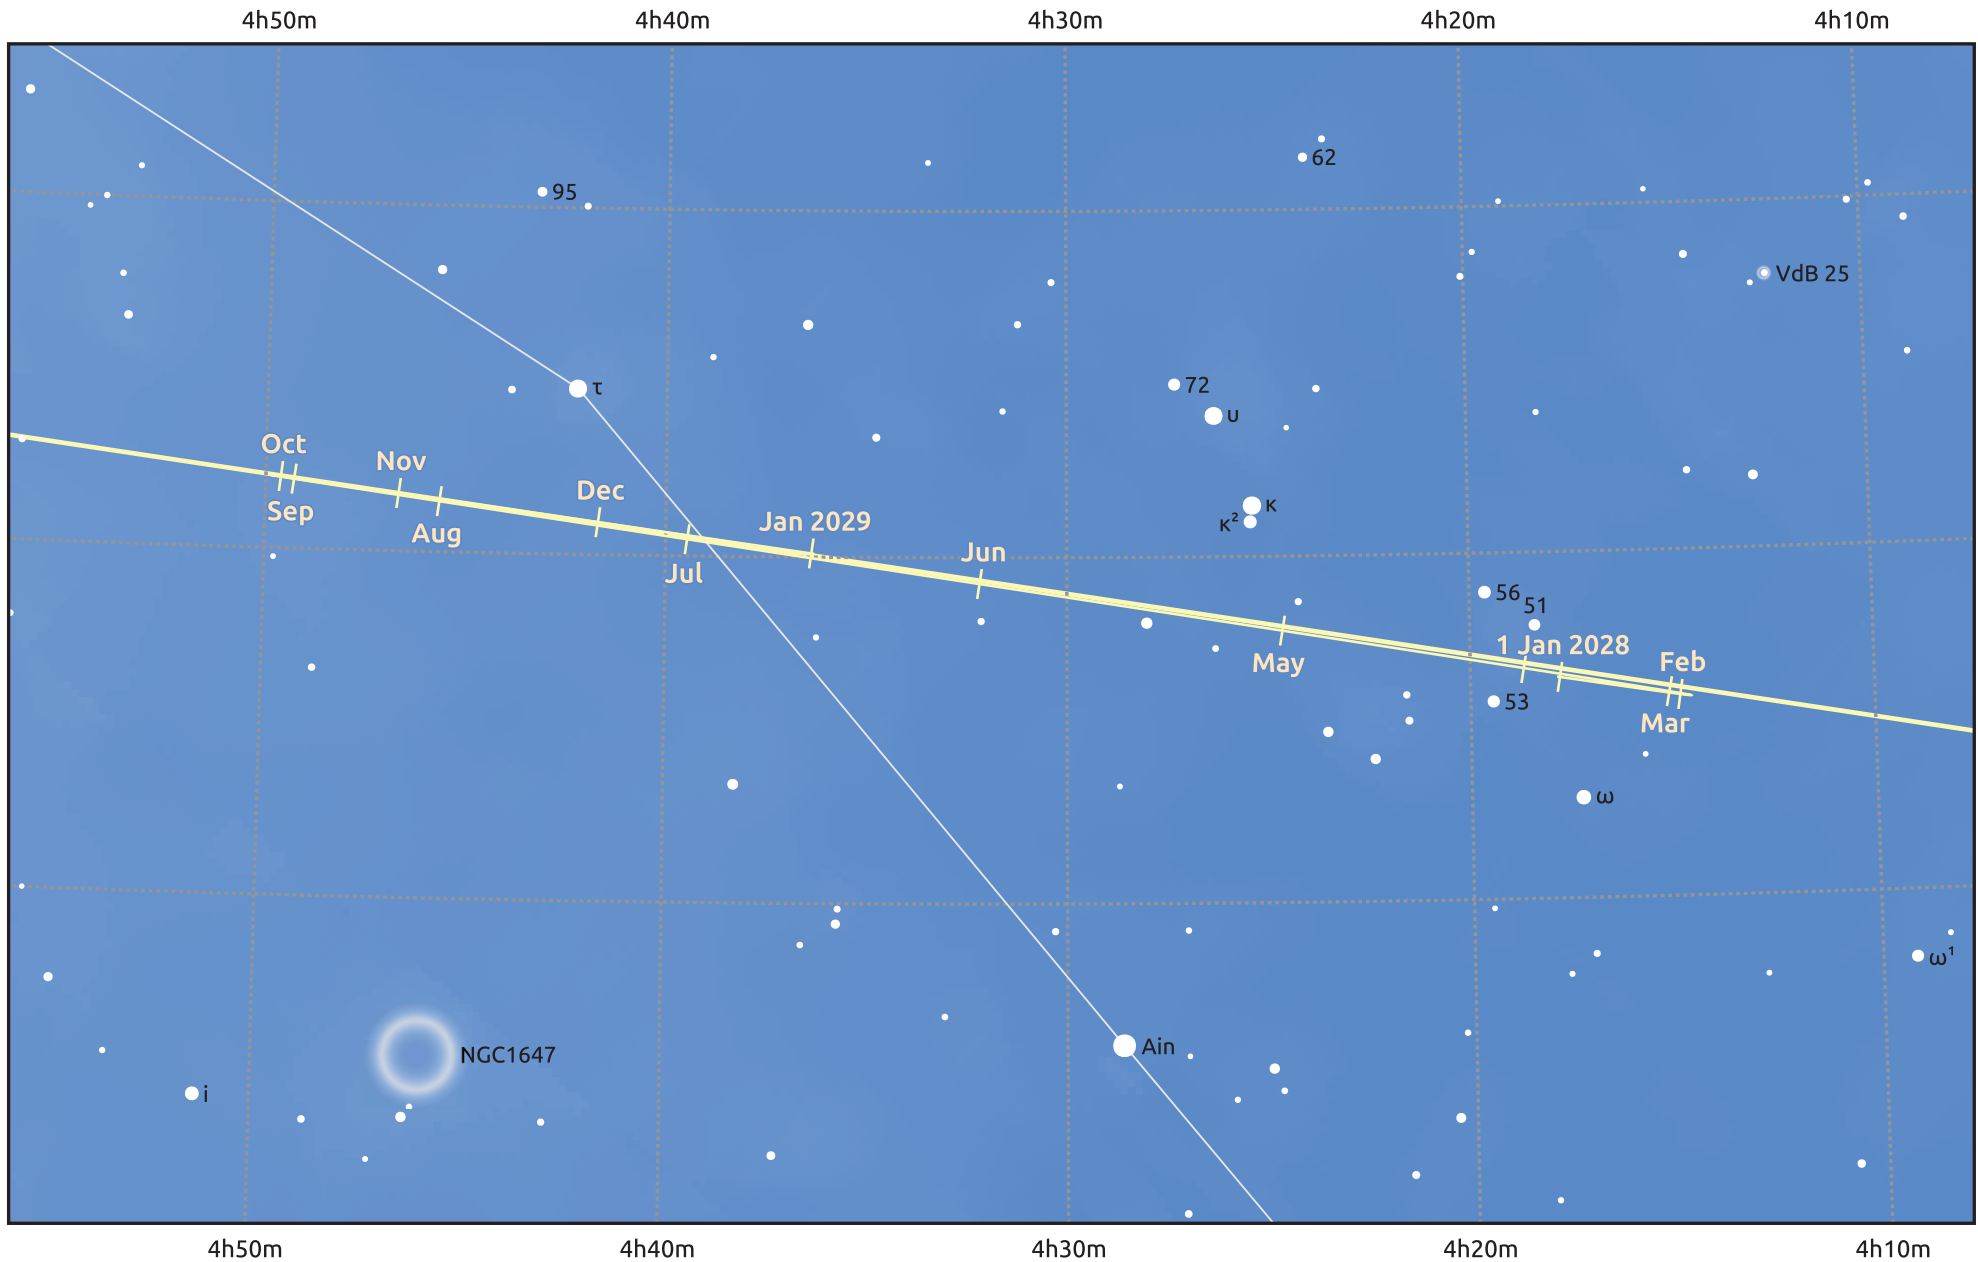

The path of Uranus in 2028

© Dominic Ford 2011–2025. Date markers placed at midnight UTC. Downloaded from <https://in-the-sky.org>

Magnitude scale: • 8.0 • 7.0 • 6.0 • 5.0 • 4.0 ● 3.0

— Ecliptic Plane

Galaxy Bright nebula Open cluster Globular cluster Planetary nebula

Date	Mag	Angular size
2028 Jan 1	5.6	3.8"
2028 Apr 1	5.8	3.5"
2028 Jul 1	5.8	3.5"
2028 Oct 1	5.6	3.7"
2029 Jan 1	5.6	3.8"