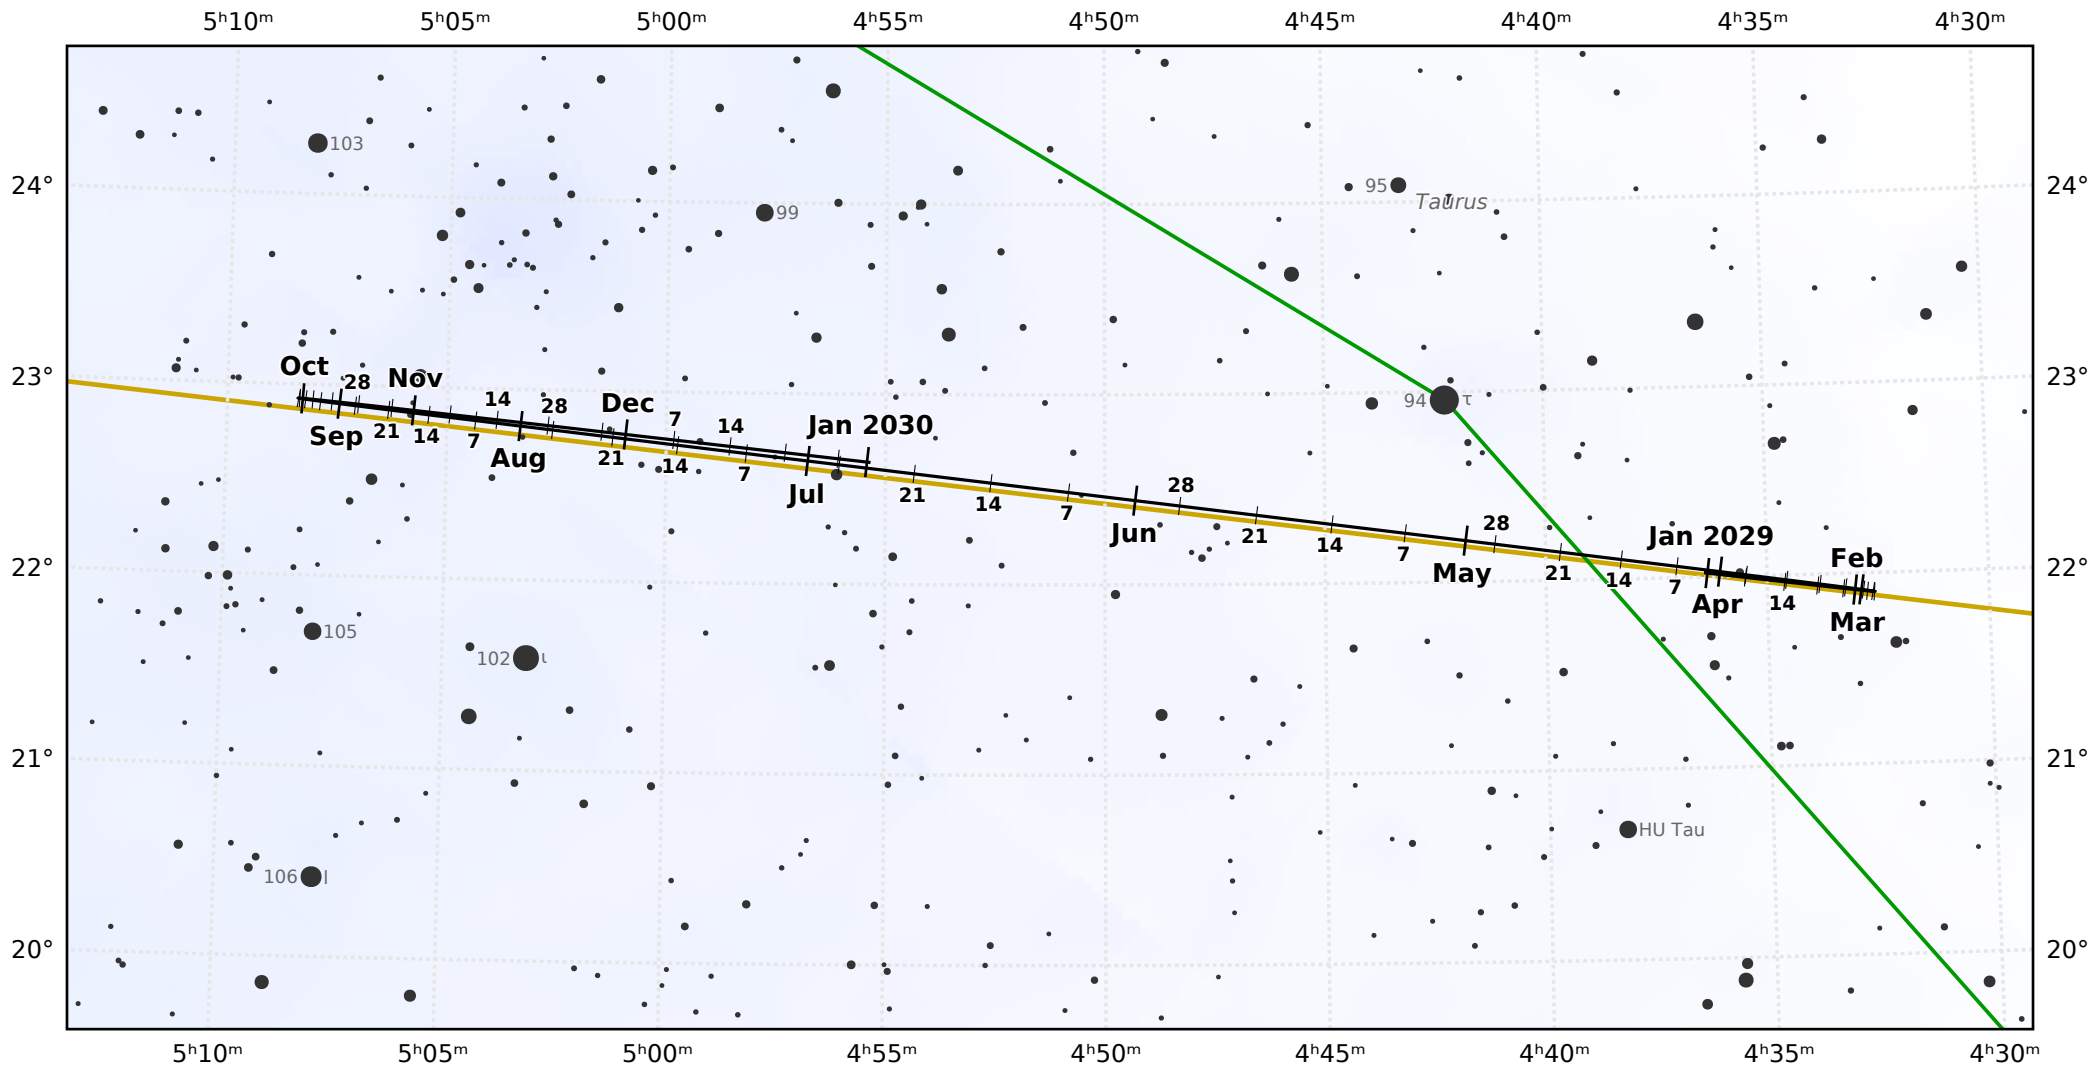

The path of Uranus in 2029

© Dominic Ford 2011-2021. Downloaded from <https://in-the-sky.org>

Magnitude scale: • 10.0 • 9.5 • 9.0 • 8.5 • 8.0 • 7.5 • 7.0 • 6.5 • 6.0 • 5.5 • 5.0 • 4.5 • 4.0

— The Equator — Ecliptic Plane — Galactic Plane