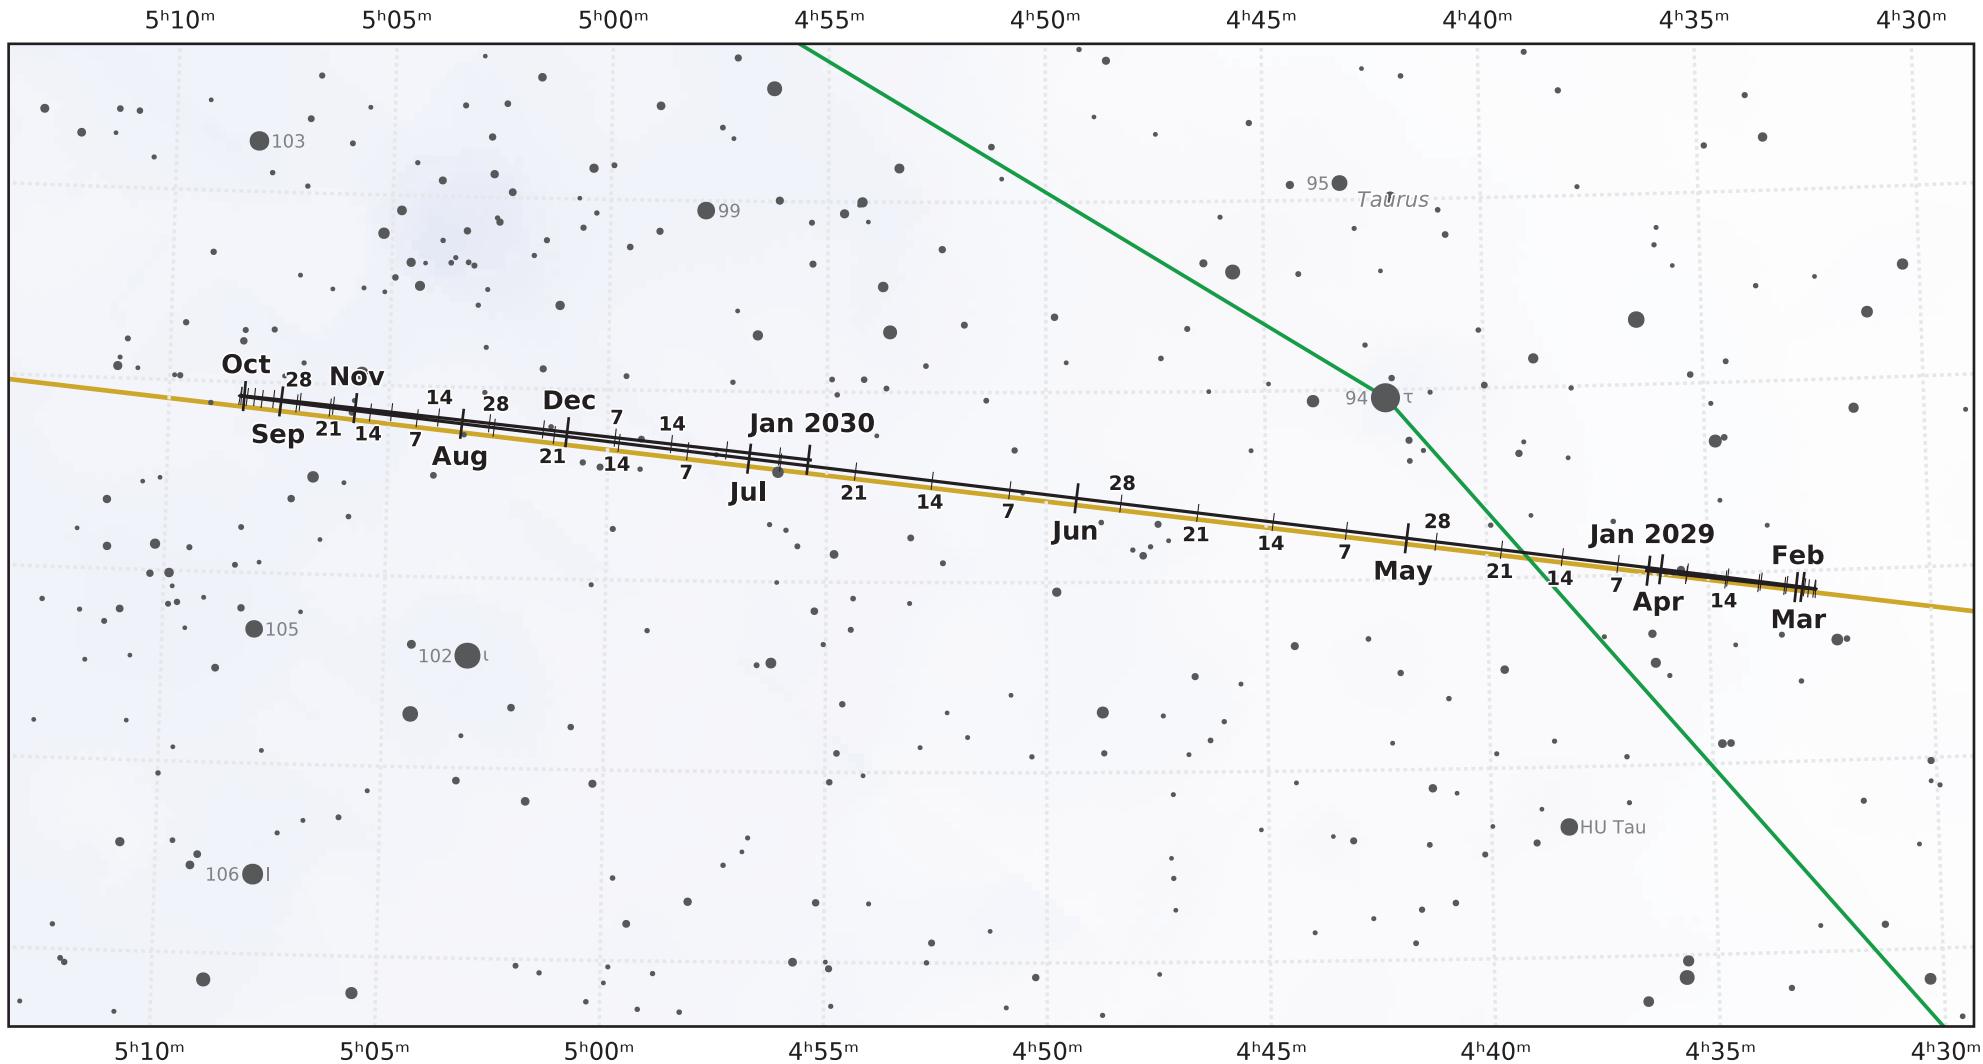

The path of Uranus in 2029

© Dominic Ford 2011–2021. Downloaded from <https://in-the-sky.org>

Magnitude scale: • 10.0 • 9.5 • 9.0 • 8.5 • 8.0 • 7.5 • 7.0 • 6.5 • 6.0 • 5.5 • 5.0 • 4.5 • 4.0

— The Equator — Ecliptic Plane — Galactic Plane