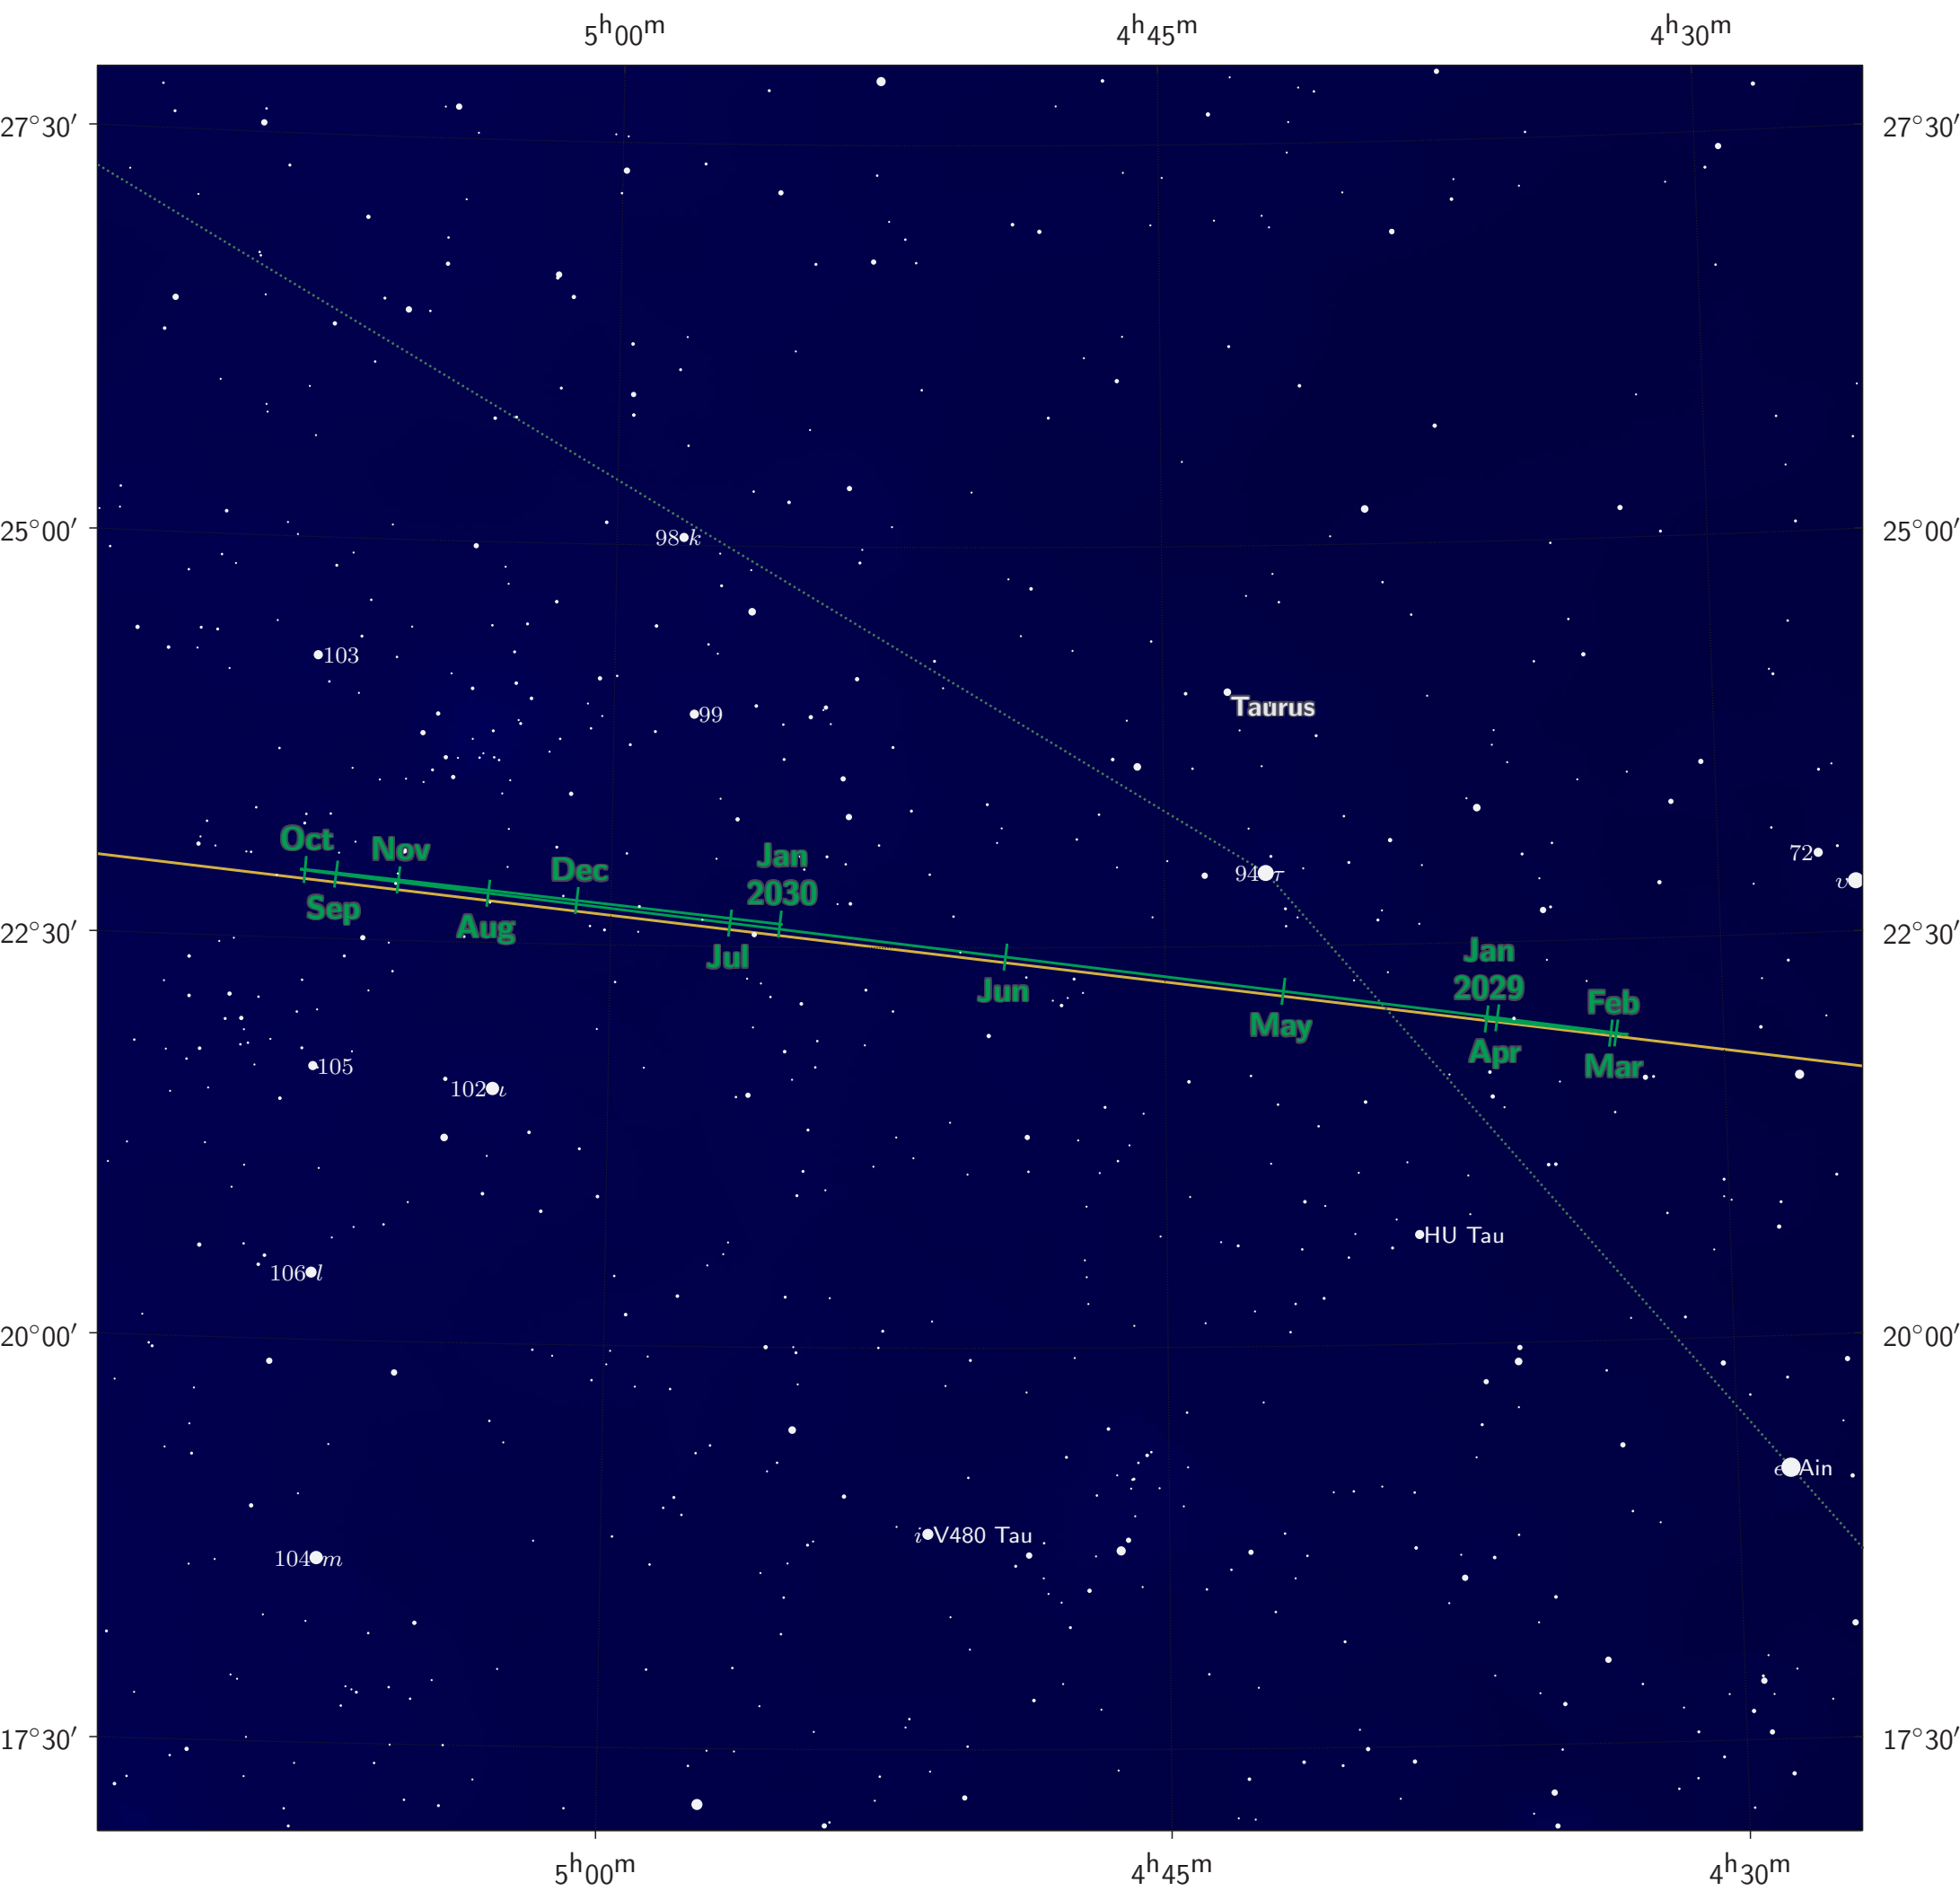

The path of Uranus in 2029

Magnitude scale: 10.0 9.5 9.0 8.5 8.0 7.5 7.0 6.5 6.0 5.5 5.0 4.5 4.0

— The Equator — Ecliptic Plane — Galactic Plane