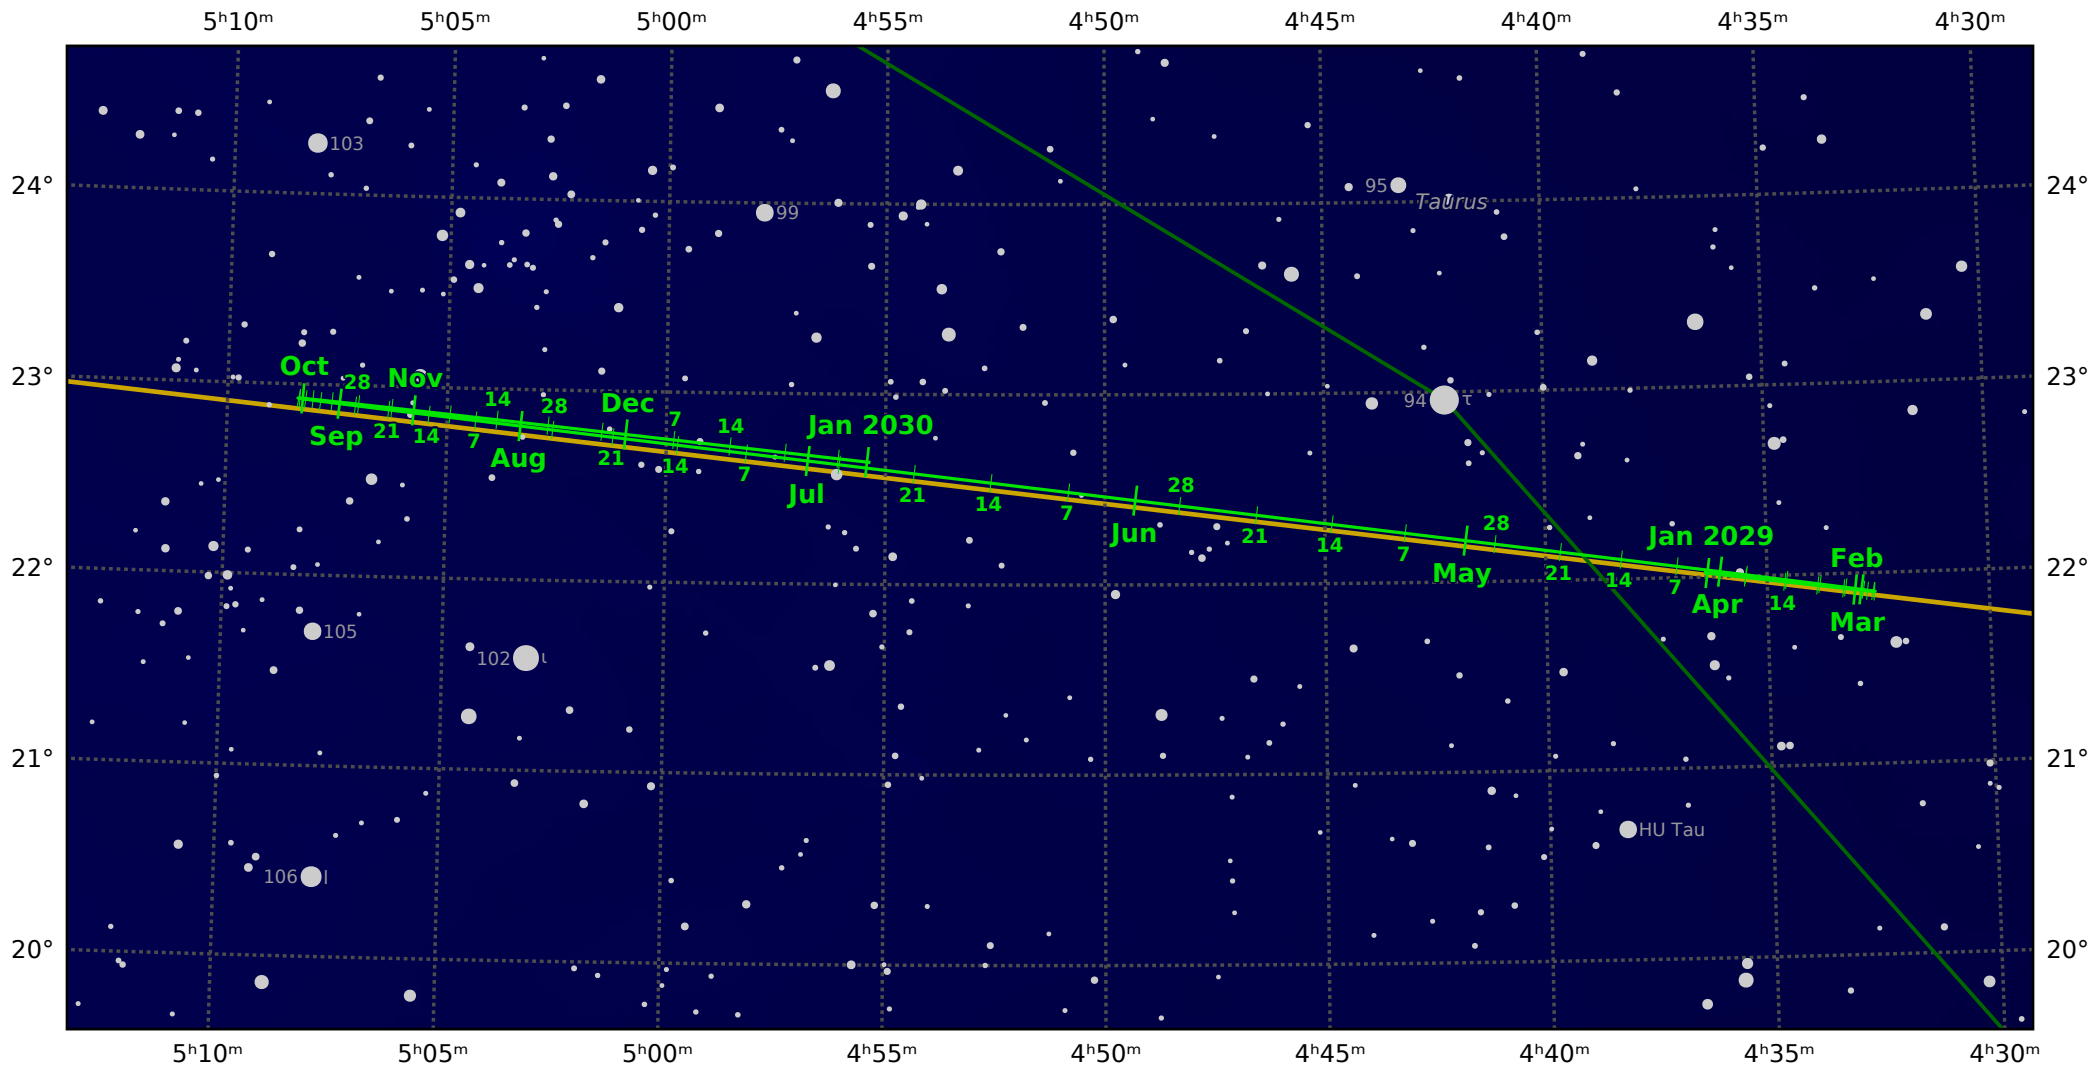

The path of Uranus in 2029

© Dominic Ford 2011-2021. Downloaded from <https://in-the-sky.org>

Magnitude scale: • 10.0 • 9.5 • 9.0 • 8.5 • 8.0 • 7.5 • 7.0 • 6.5 • 6.0 • 5.5 • 5.0 • 4.5 • 4.0

— Ecliptic Plane — Galactic Plane