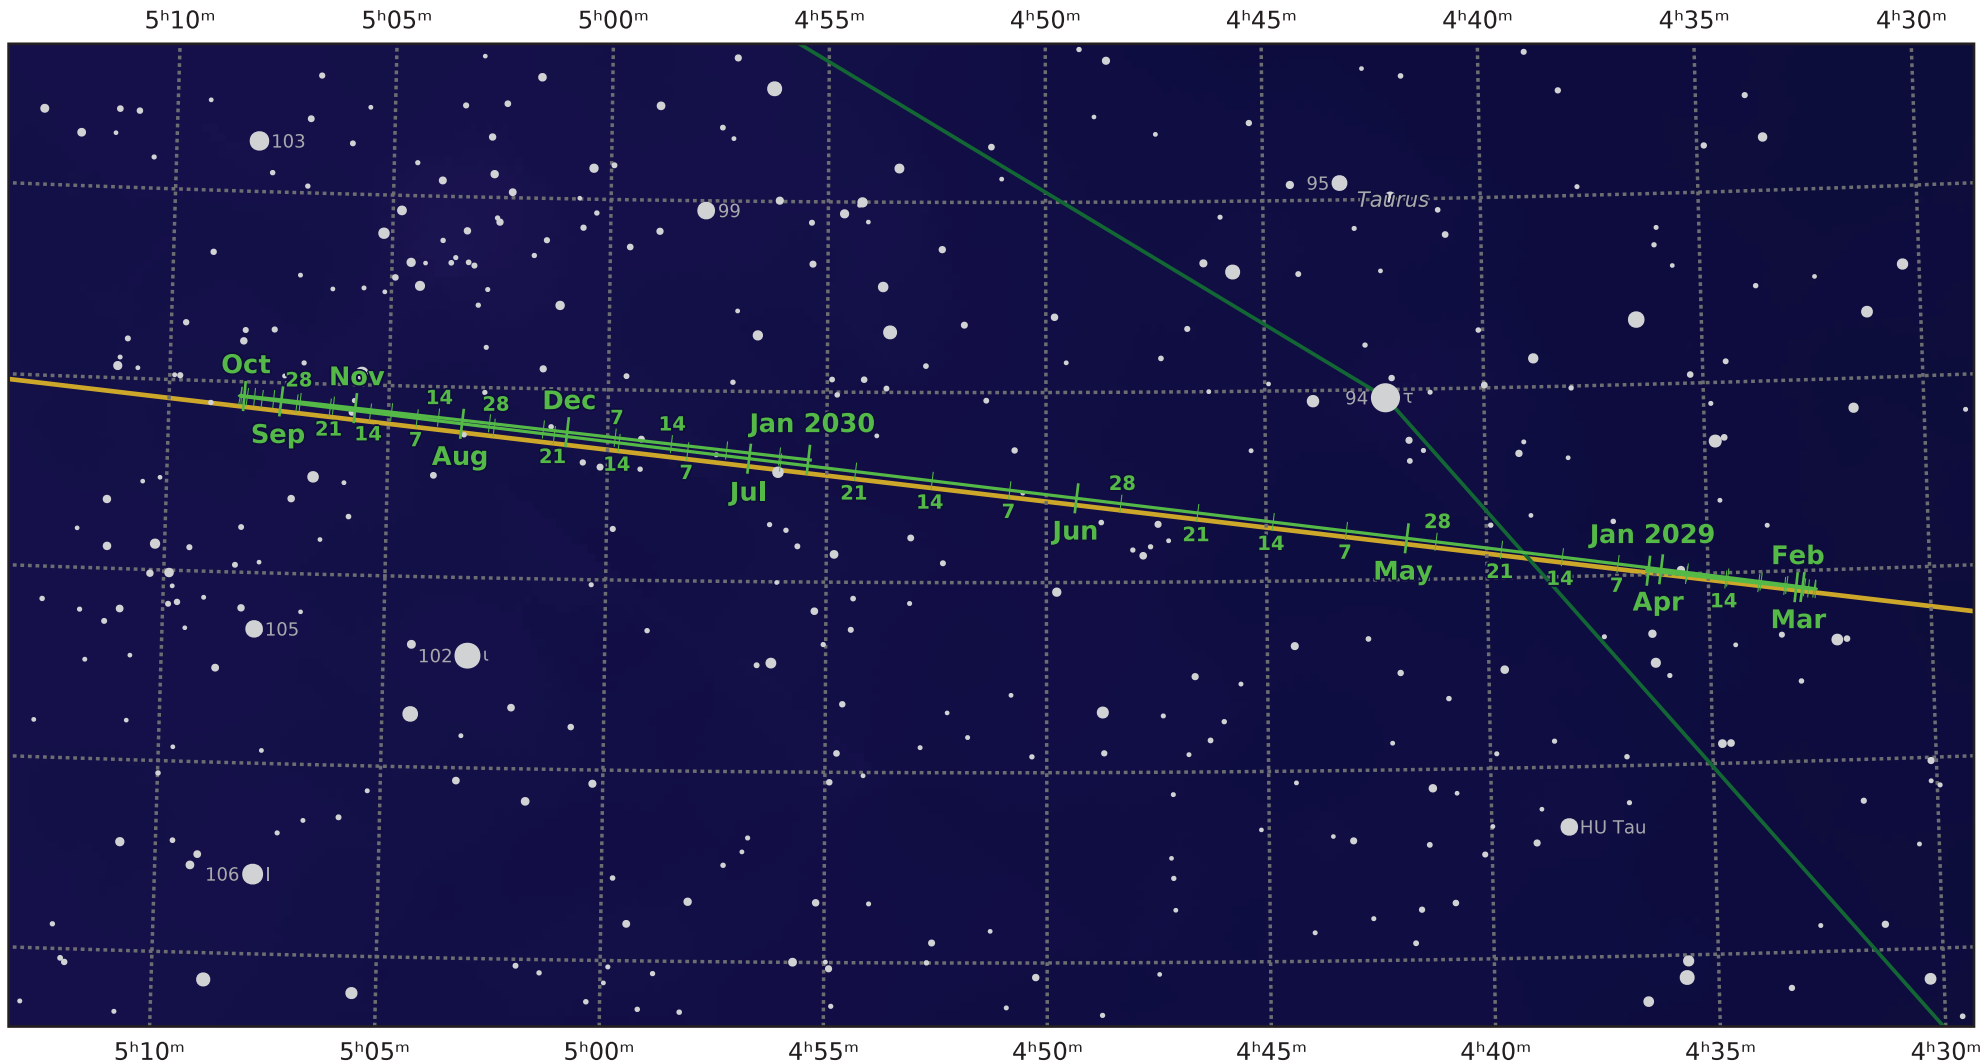

The path of Uranus in 2029

© Dominic Ford 2011–2021. Downloaded from <https://in-the-sky.org>

Magnitude scale: • 10.0 • 9.5 • 9.0 • 8.5 • 8.0 • 7.5 • 7.0 • 6.5 • 6.0 • 5.5 • 5.0 • 4.5 • 4.0

— Ecliptic Plane — Galactic Plane