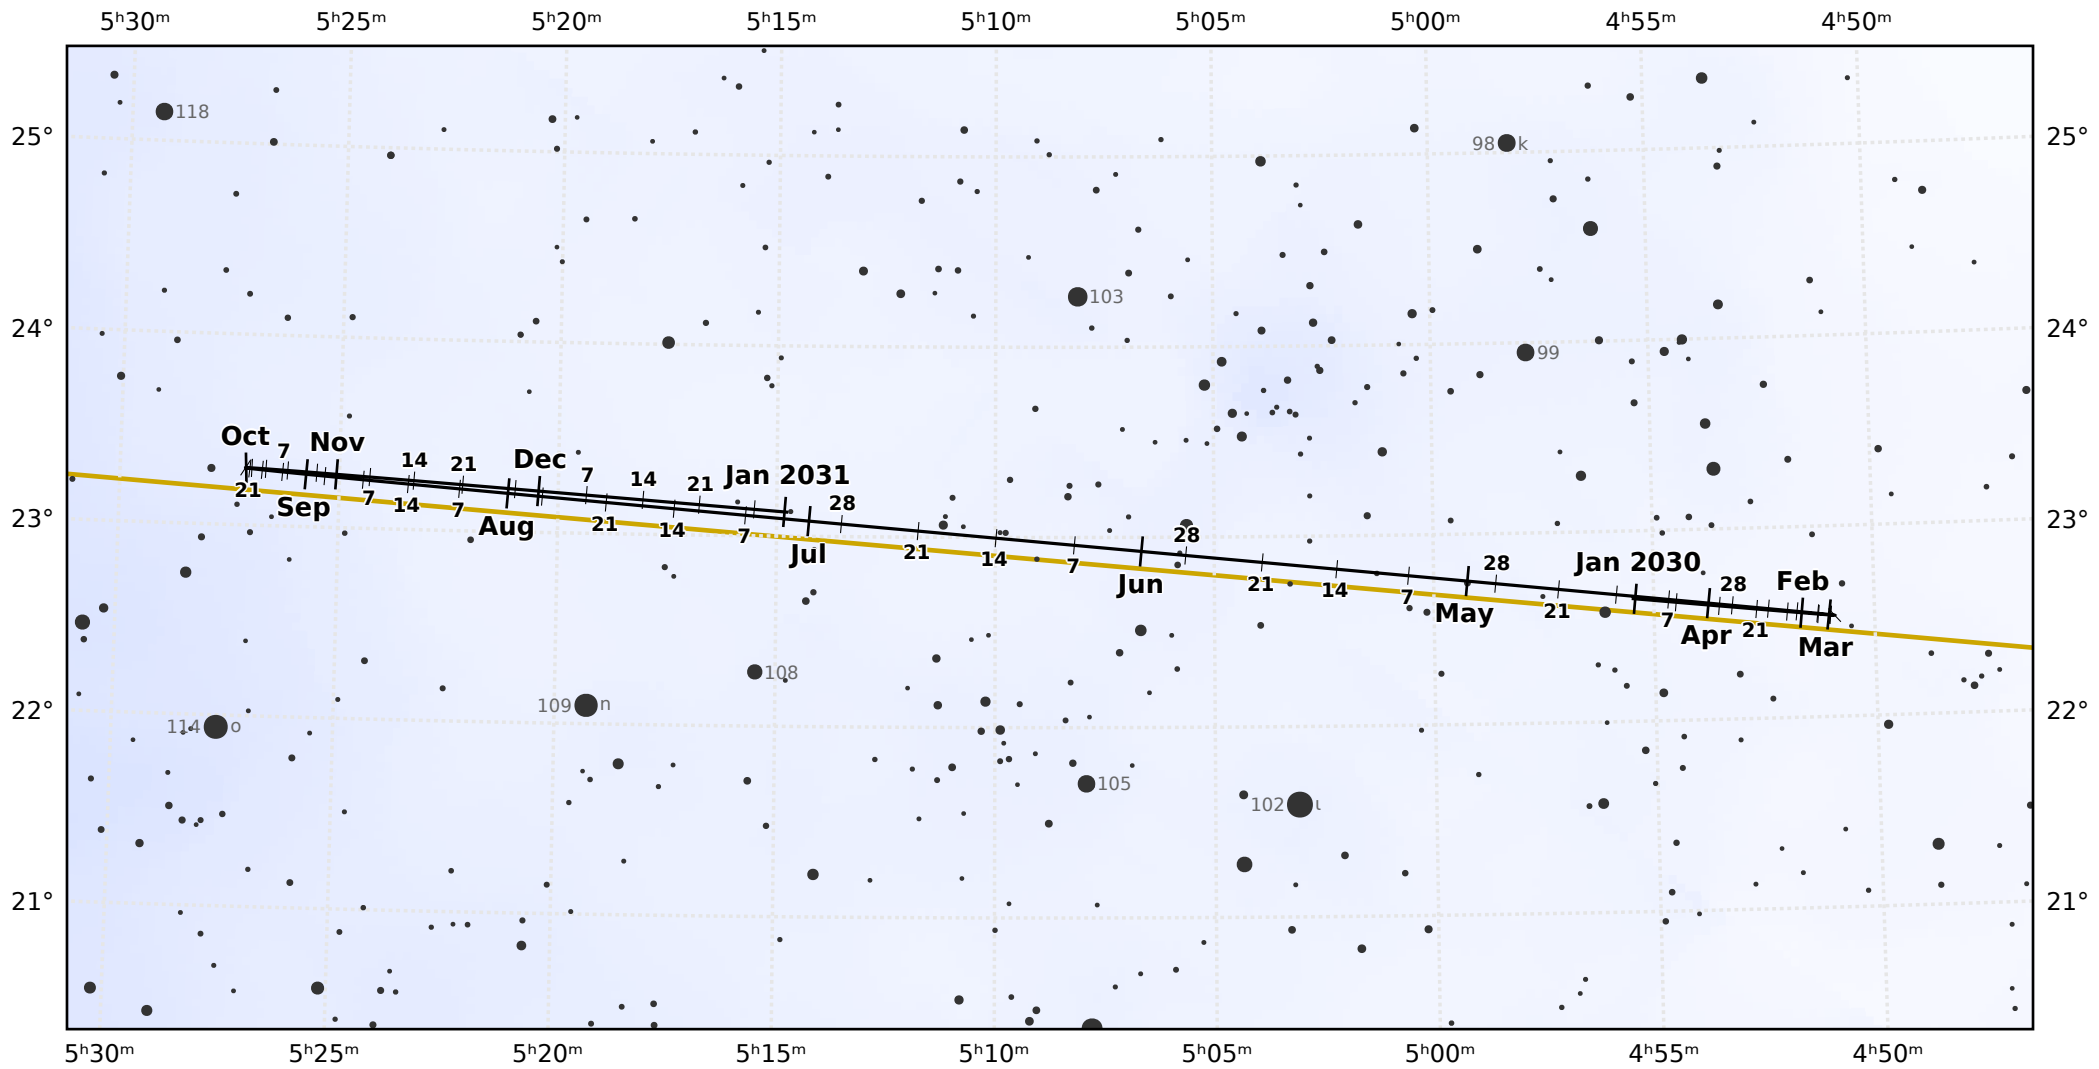

The path of Uranus in 2030

© Dominic Ford 2011-2021. Downloaded from <https://in-the-sky.org>

Magnitude scale: •10.0 •9.5 •9.0 •8.5 •8.0 •7.5 •7.0 •6.5 •6.0 •5.5 •5.0 •4.5

— The Equator — Ecliptic Plane — Galactic Plane