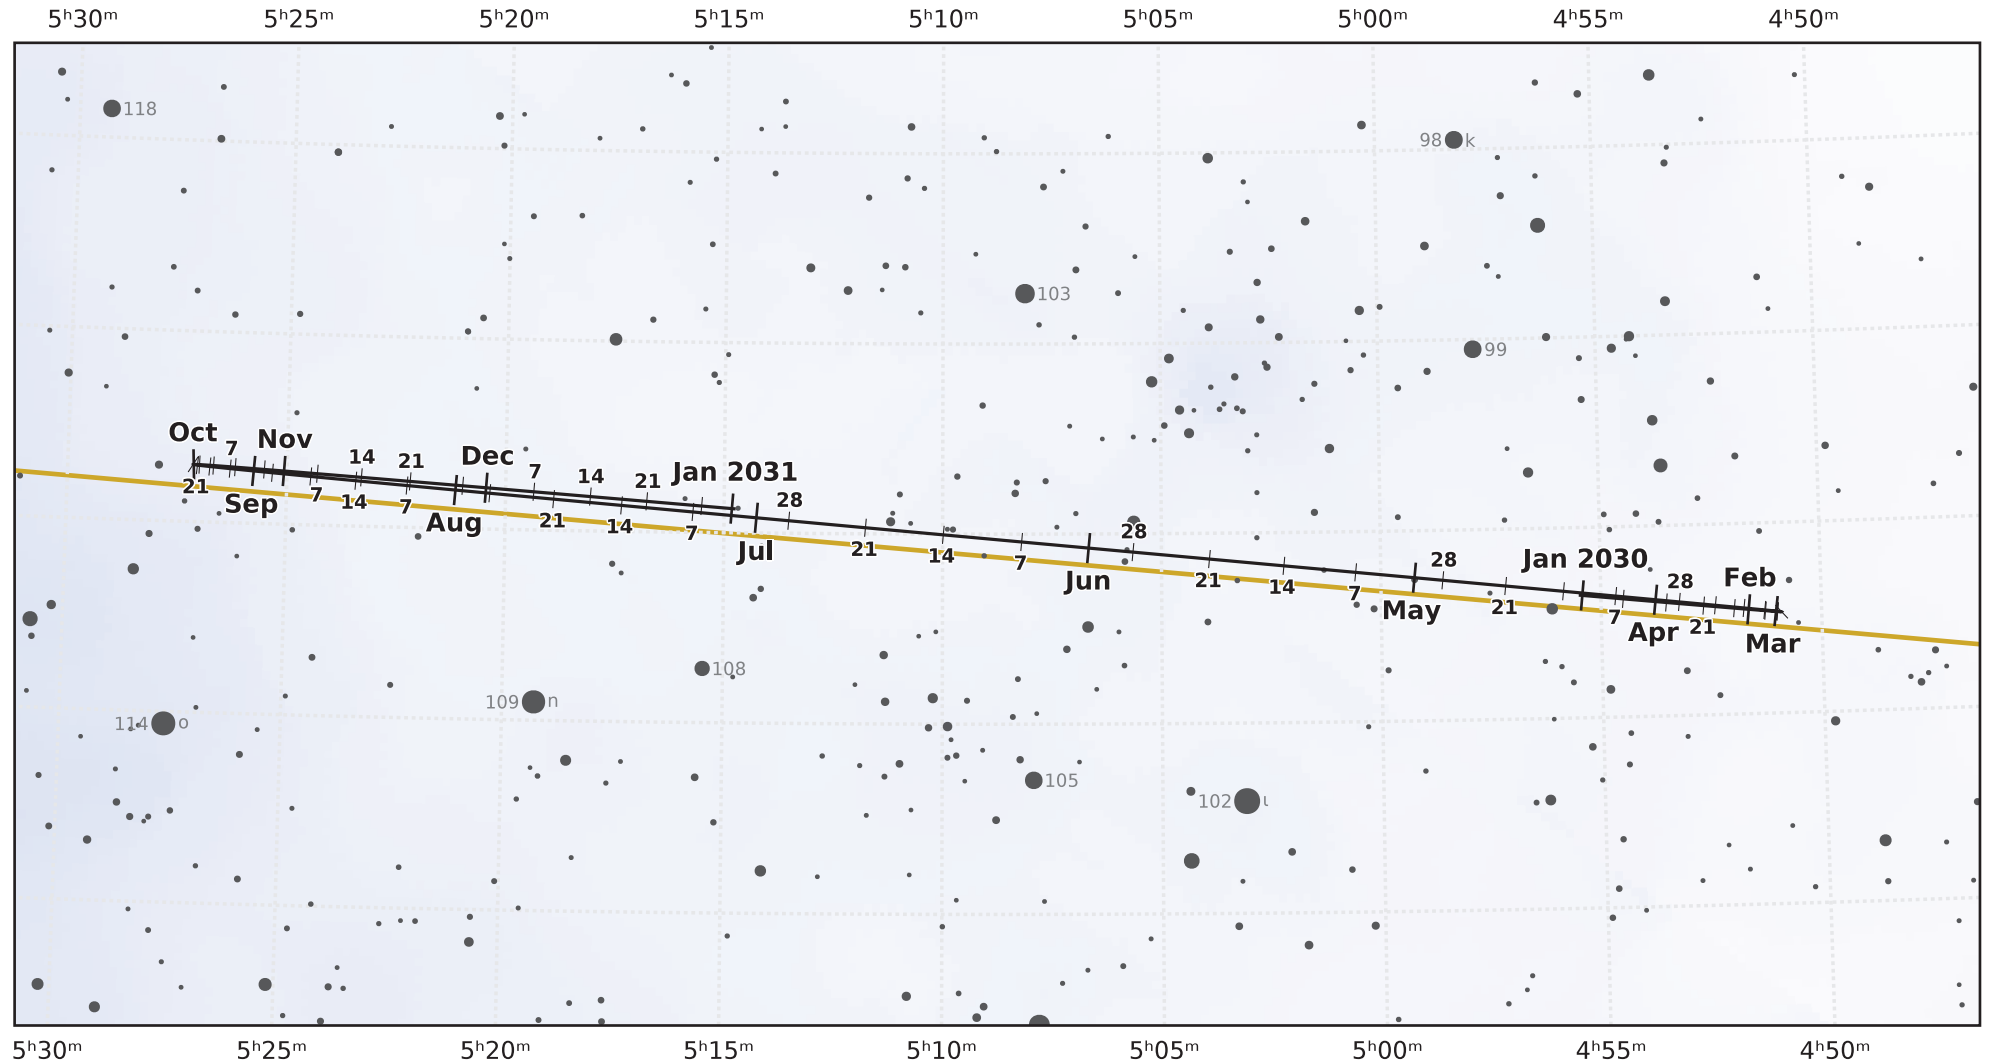

The path of Uranus in 2030

© Dominic Ford 2011–2021. Downloaded from <https://in-the-sky.org>

Magnitude scale: • 10.0 • 9.5 • 9.0 • 8.5 • 8.0 • 7.5 • 7.0 • 6.5 • 6.0 • 5.5 • 5.0 • 4.5

— The Equator — Ecliptic Plane — Galactic Plane