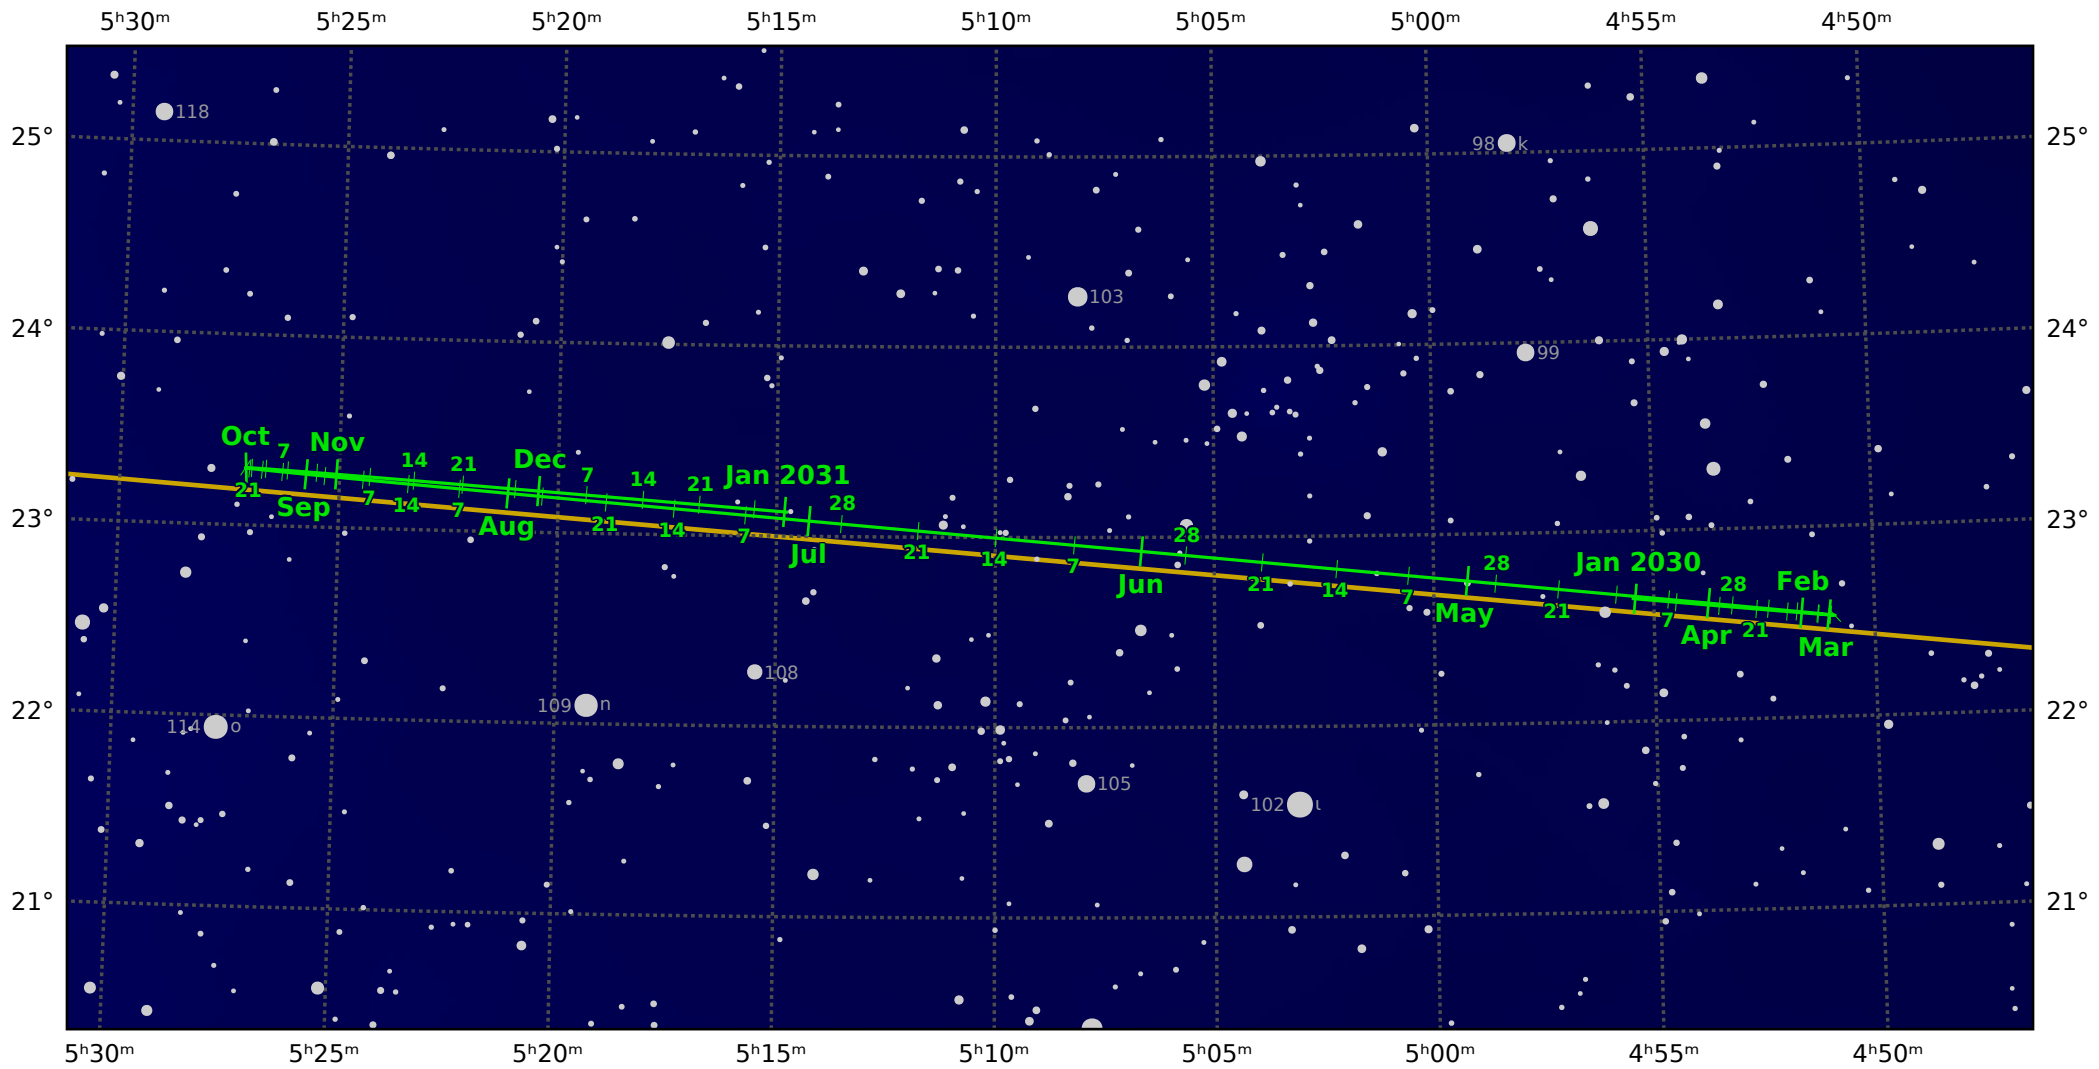

The path of Uranus in 2030

© Dominic Ford 2011-2021. Downloaded from <https://in-the-sky.org>

Magnitude scale: •10.0 •9.5 •9.0 •8.5 •8.0 •7.5 •7.0 •6.5 •6.0 •5.5 •5.0 ●4.5

— Ecliptic Plane — Galactic Plane