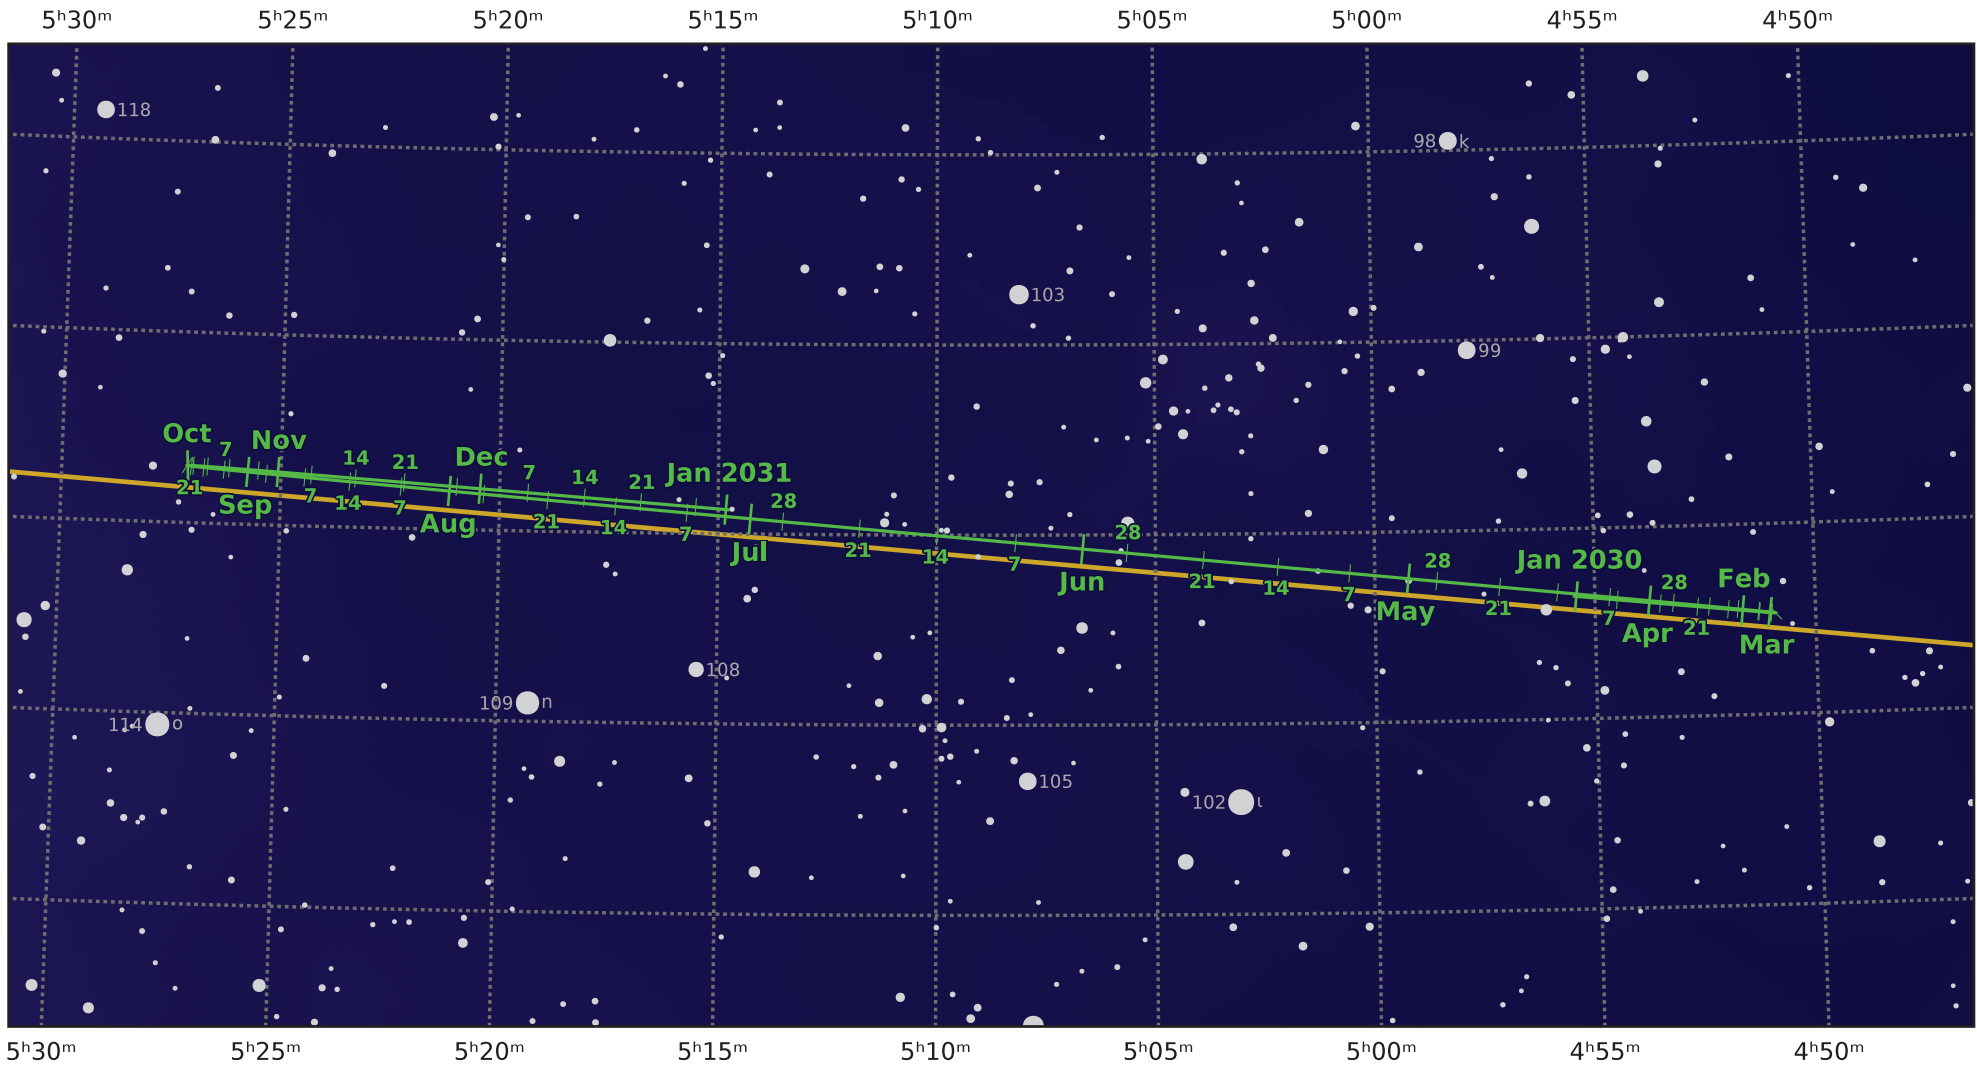

The path of Uranus in 2030

© Dominic Ford 2011–2021. Downloaded from <https://in-the-sky.org>

Magnitude scale: ● 10.0 ● 9.5 ● 9.0 ● 8.5 ● 8.0 ● 7.5 ● 7.0 ● 6.5 ● 6.0 ● 5.5 ● 5.0 ● 4.5

— Ecliptic Plane — Galactic Plane