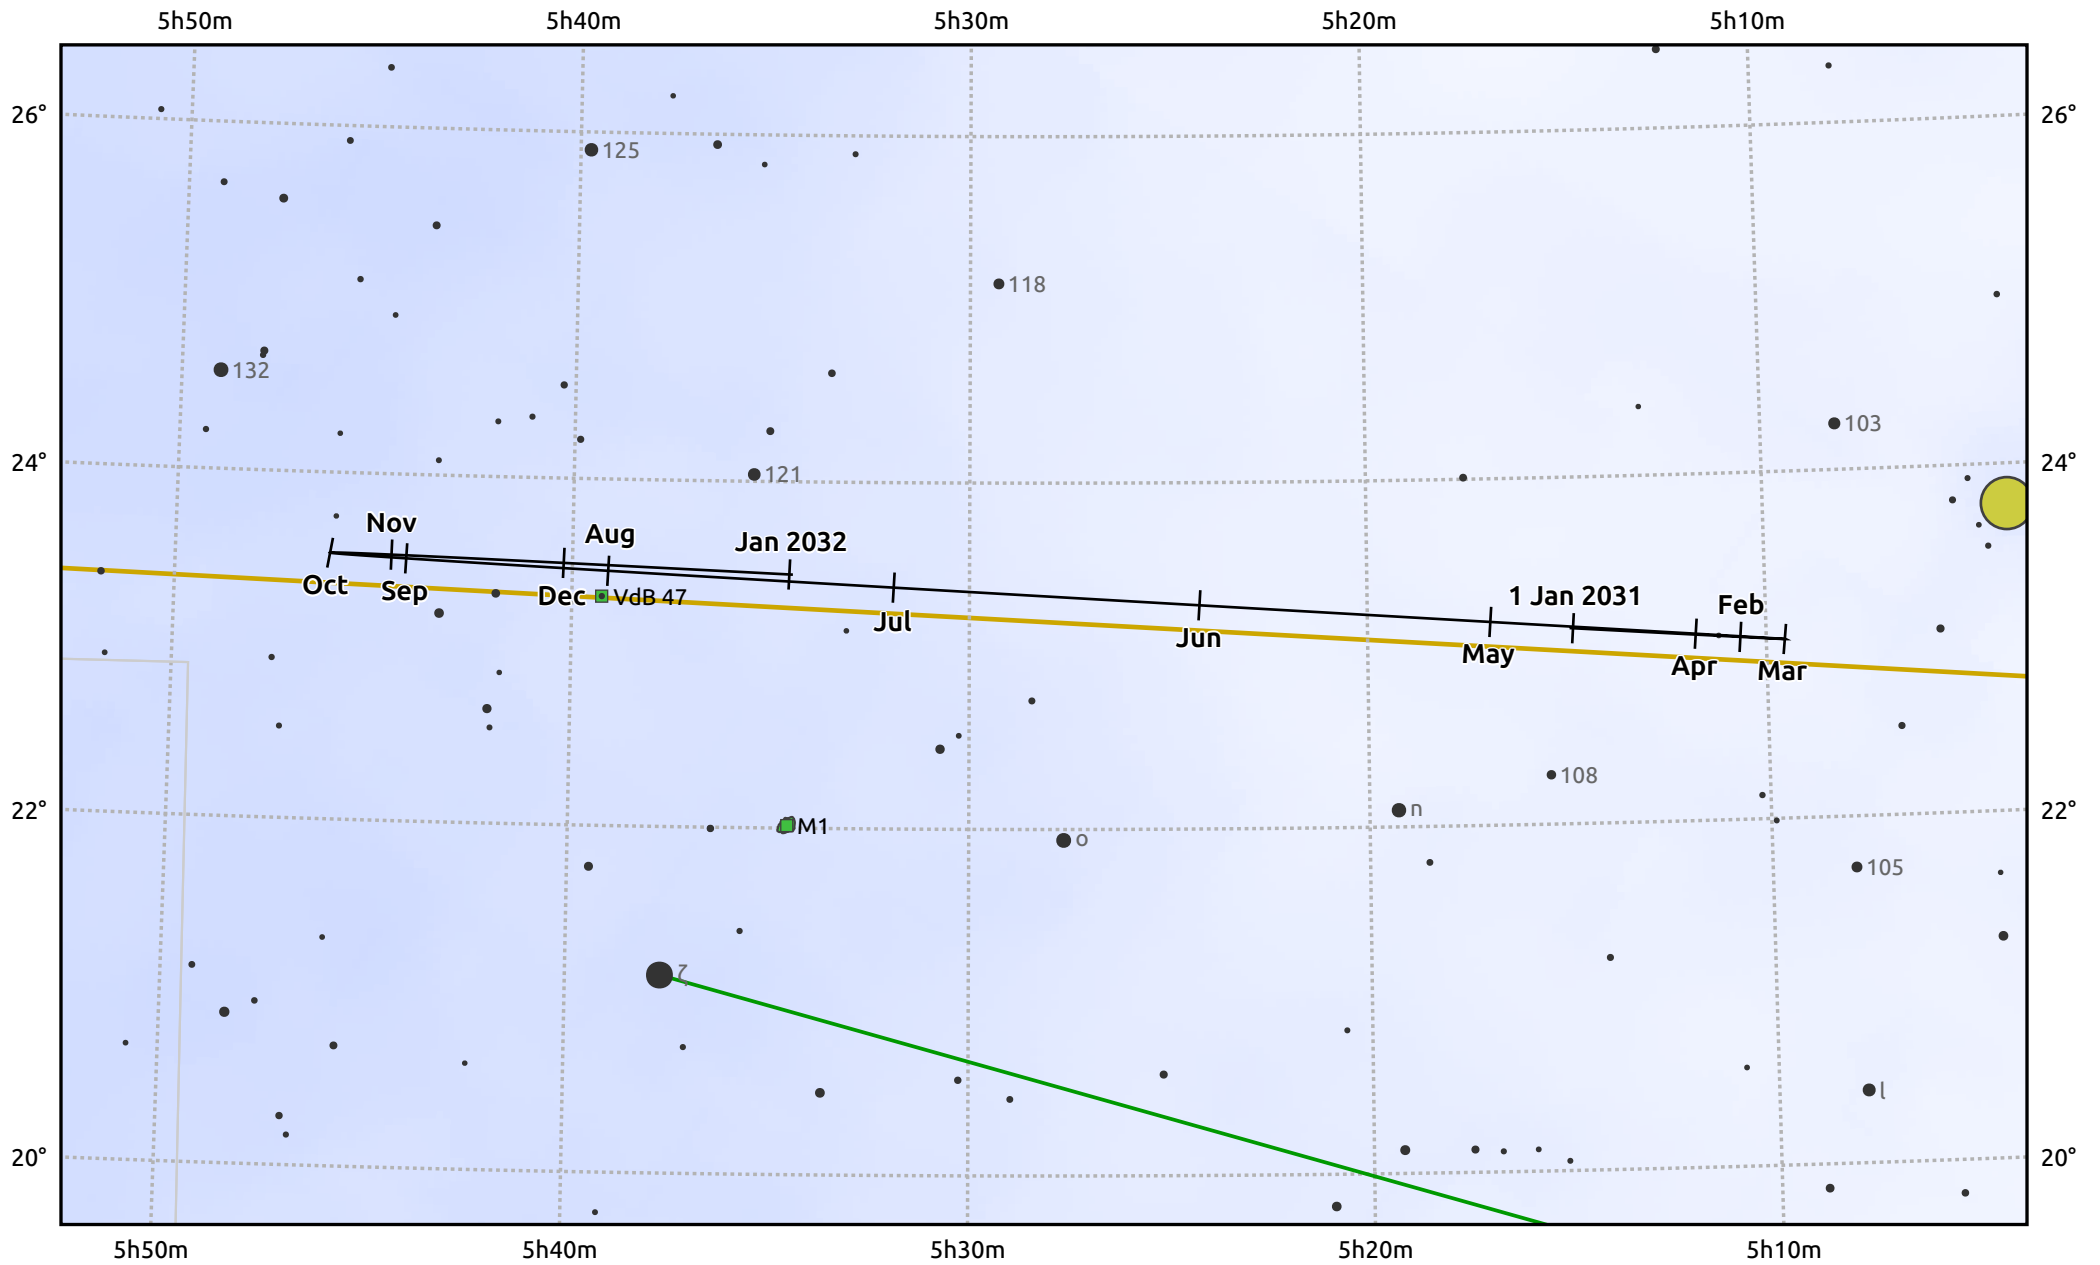

The path of Uranus in 2031

© Dominic Ford 2011–2025. Date markers placed at midnight UTC. Downloaded from <https://in-the-sky.org>

Magnitude scale: • 8.0 • 7.0 • 6.0 • 5.0 • 4.0 • 3.0

— Ecliptic Plane

Galaxy Bright nebula Open cluster Globular cluster Planetary nebula

Date	Mag	Angular size
2031 Jan 1	5.5	3.9"
2031 Apr 1	5.7	3.6"
2031 Jul 1	5.7	3.5"
2031 Oct 1	5.6	3.7"
2032 Jan 1	5.5	3.9"