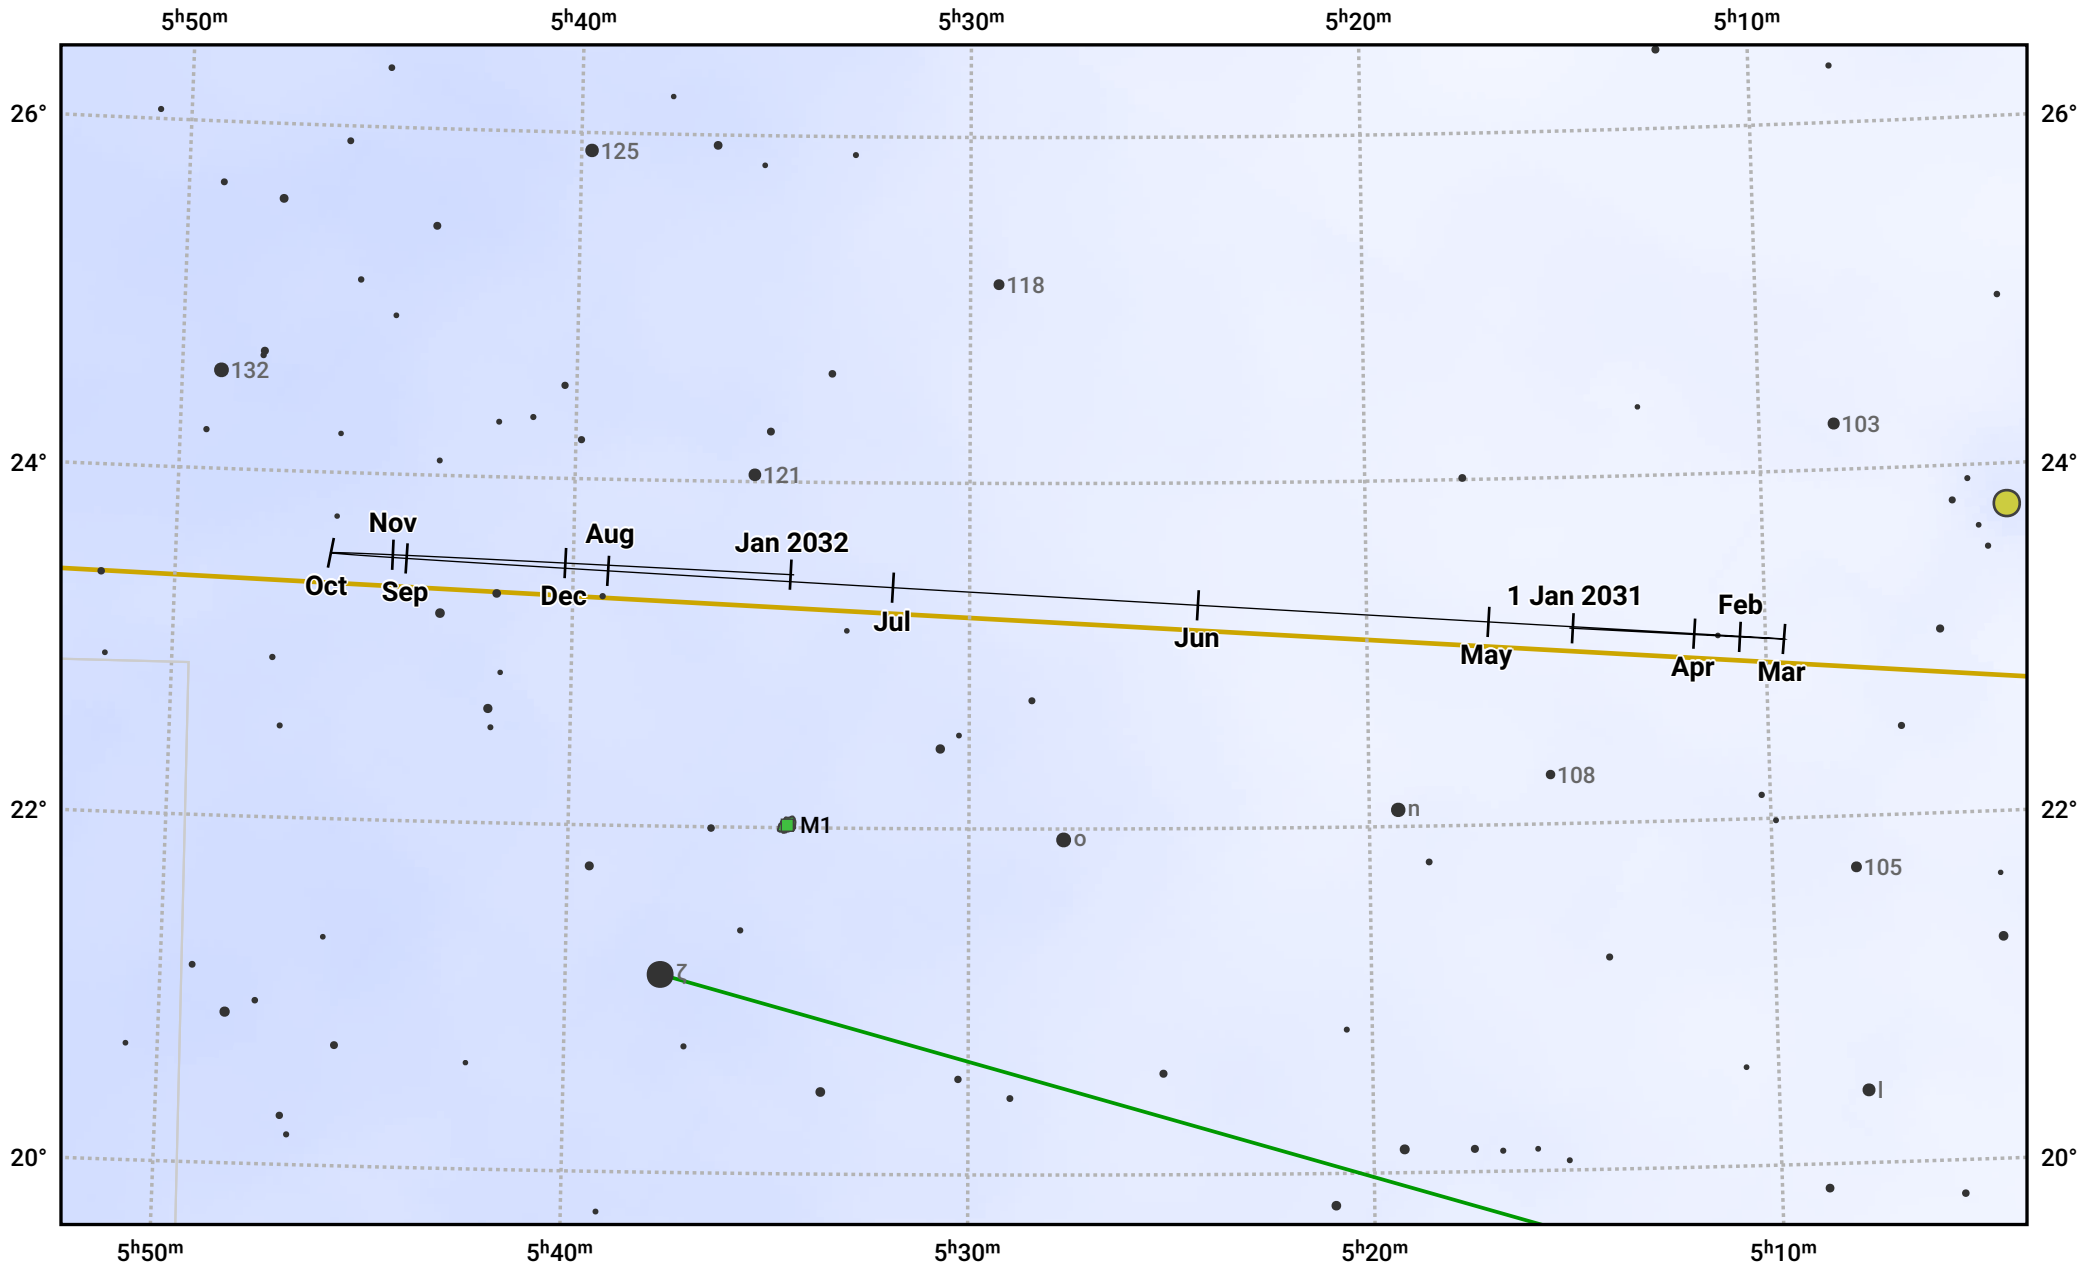

# The path of Uranus in 2031

© Dominic Ford 2011–2024. Date markers placed at midnight UTC. Downloaded from <https://in-the-sky.org>

Magnitude scale:  8.0  7.0  6.0  5.0  4.0  3.0

Ecliptic Plane

Galaxy
  Bright nebula
  Open cluster
  Globular cluster

Date	Mag	Angular size
2031 Jan 1	5.5	3.9"
2031 Apr 1	5.7	3.6"
2031 Jul 1	5.7	3.5"
2031 Oct 1	5.6	3.7"
2032 Jan 1	5.5	3.9"