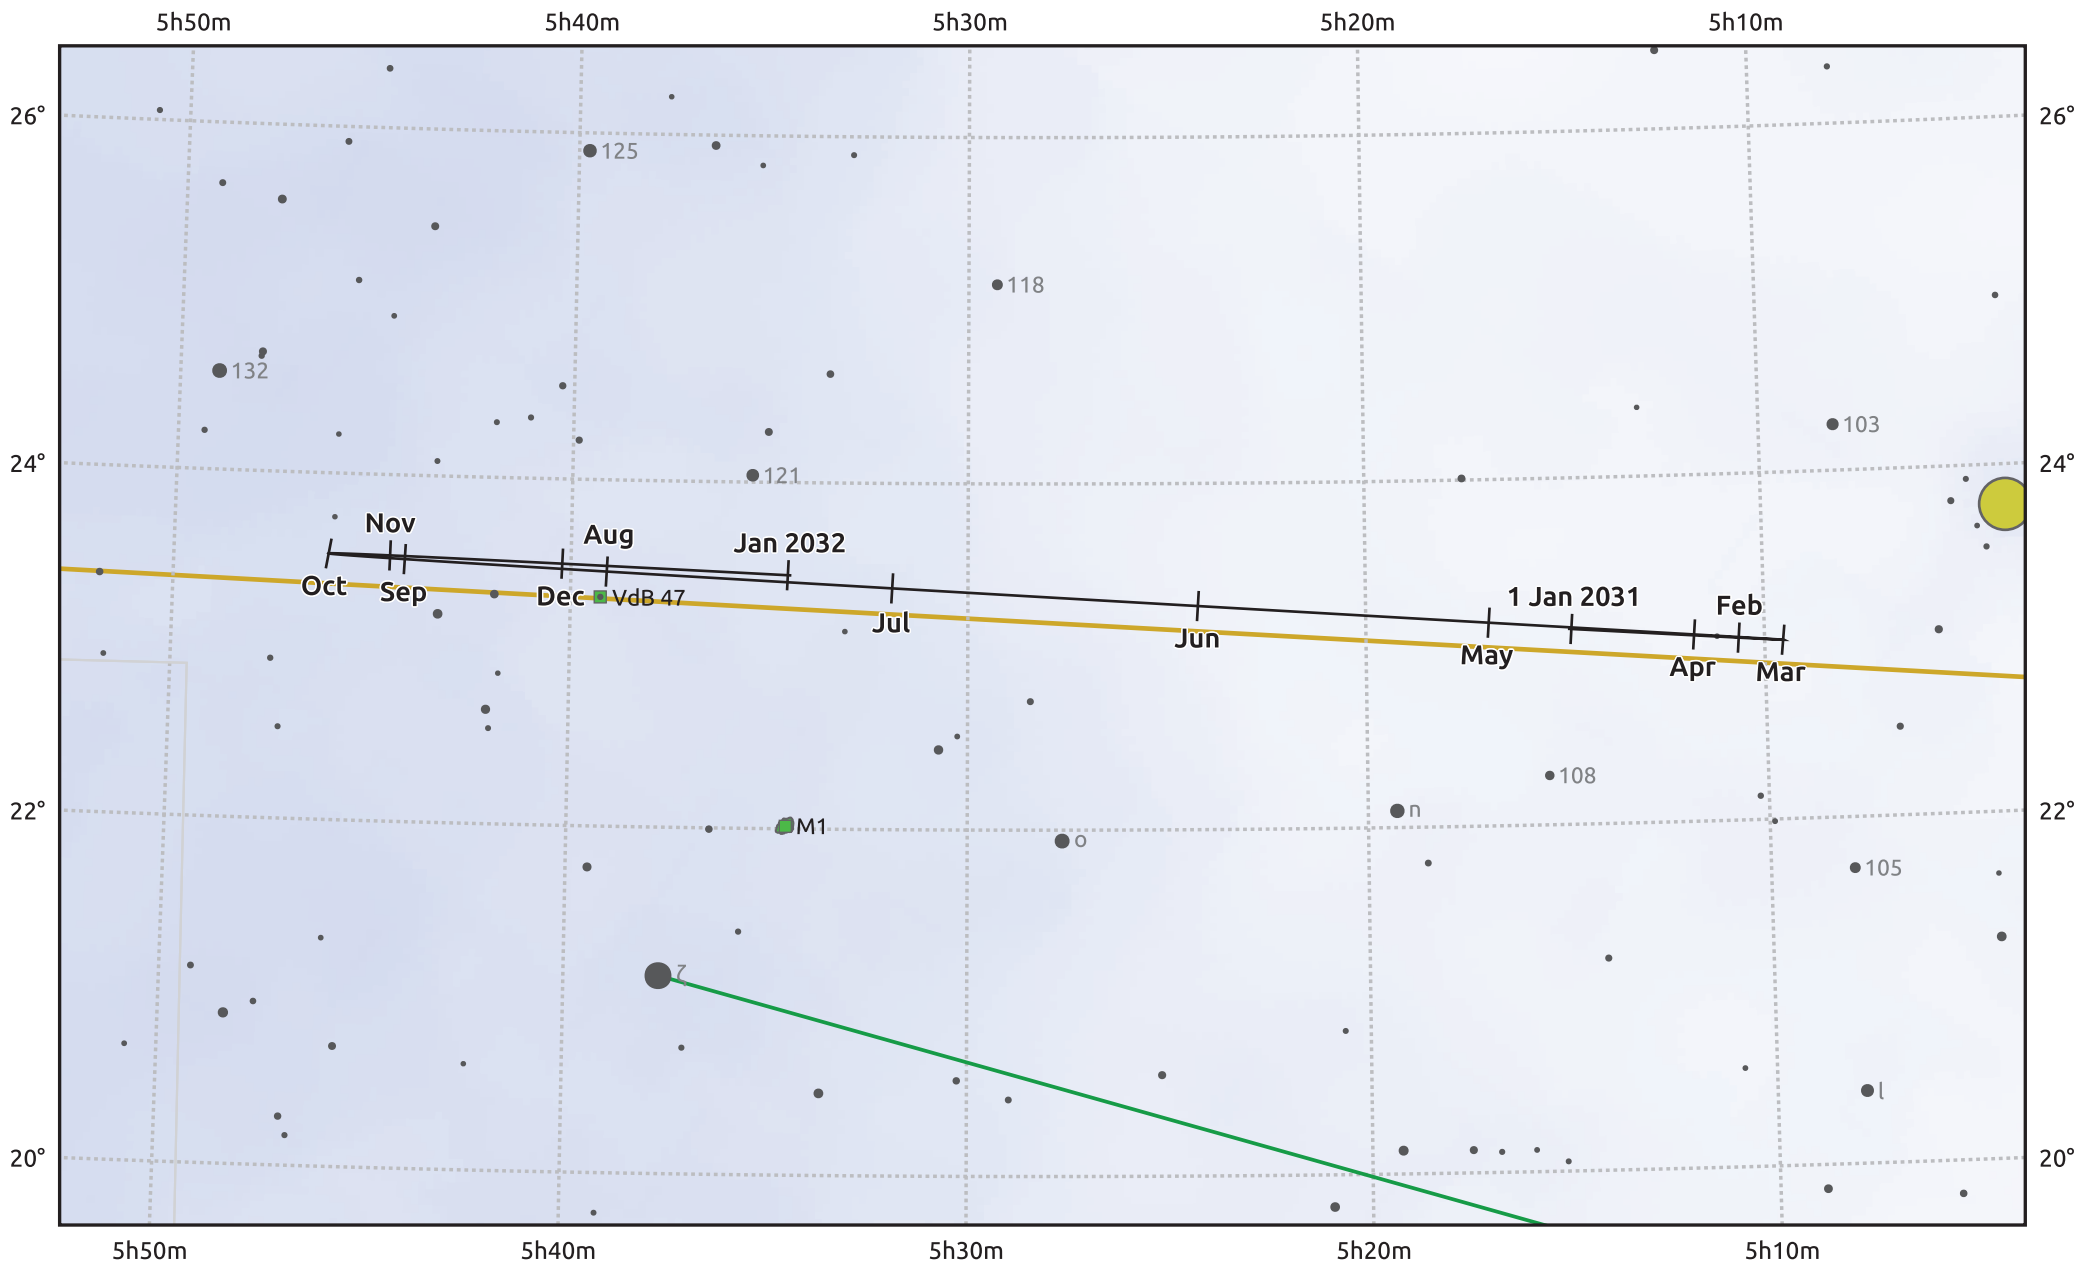

# The path of Uranus in 2031

© Dominic Ford 2011–2025. Date markers placed at midnight UTC. Downloaded from <https://in-the-sky.org>

Magnitude scale: • 8.0 • 7.0 • 6.0 • 5.0 • 4.0 • 3.0

— Ecliptic Plane

- Galaxy
- Bright nebula
- Open cluster
- Globular cluster
- Planetary nebula

Date	Mag	Angular size
2031 Jan 1	5.5	3.9"
2031 Apr 1	5.7	3.6"
2031 Jul 1	5.7	3.5"
2031 Oct 1	5.6	3.7"
2032 Jan 1	5.5	3.9"