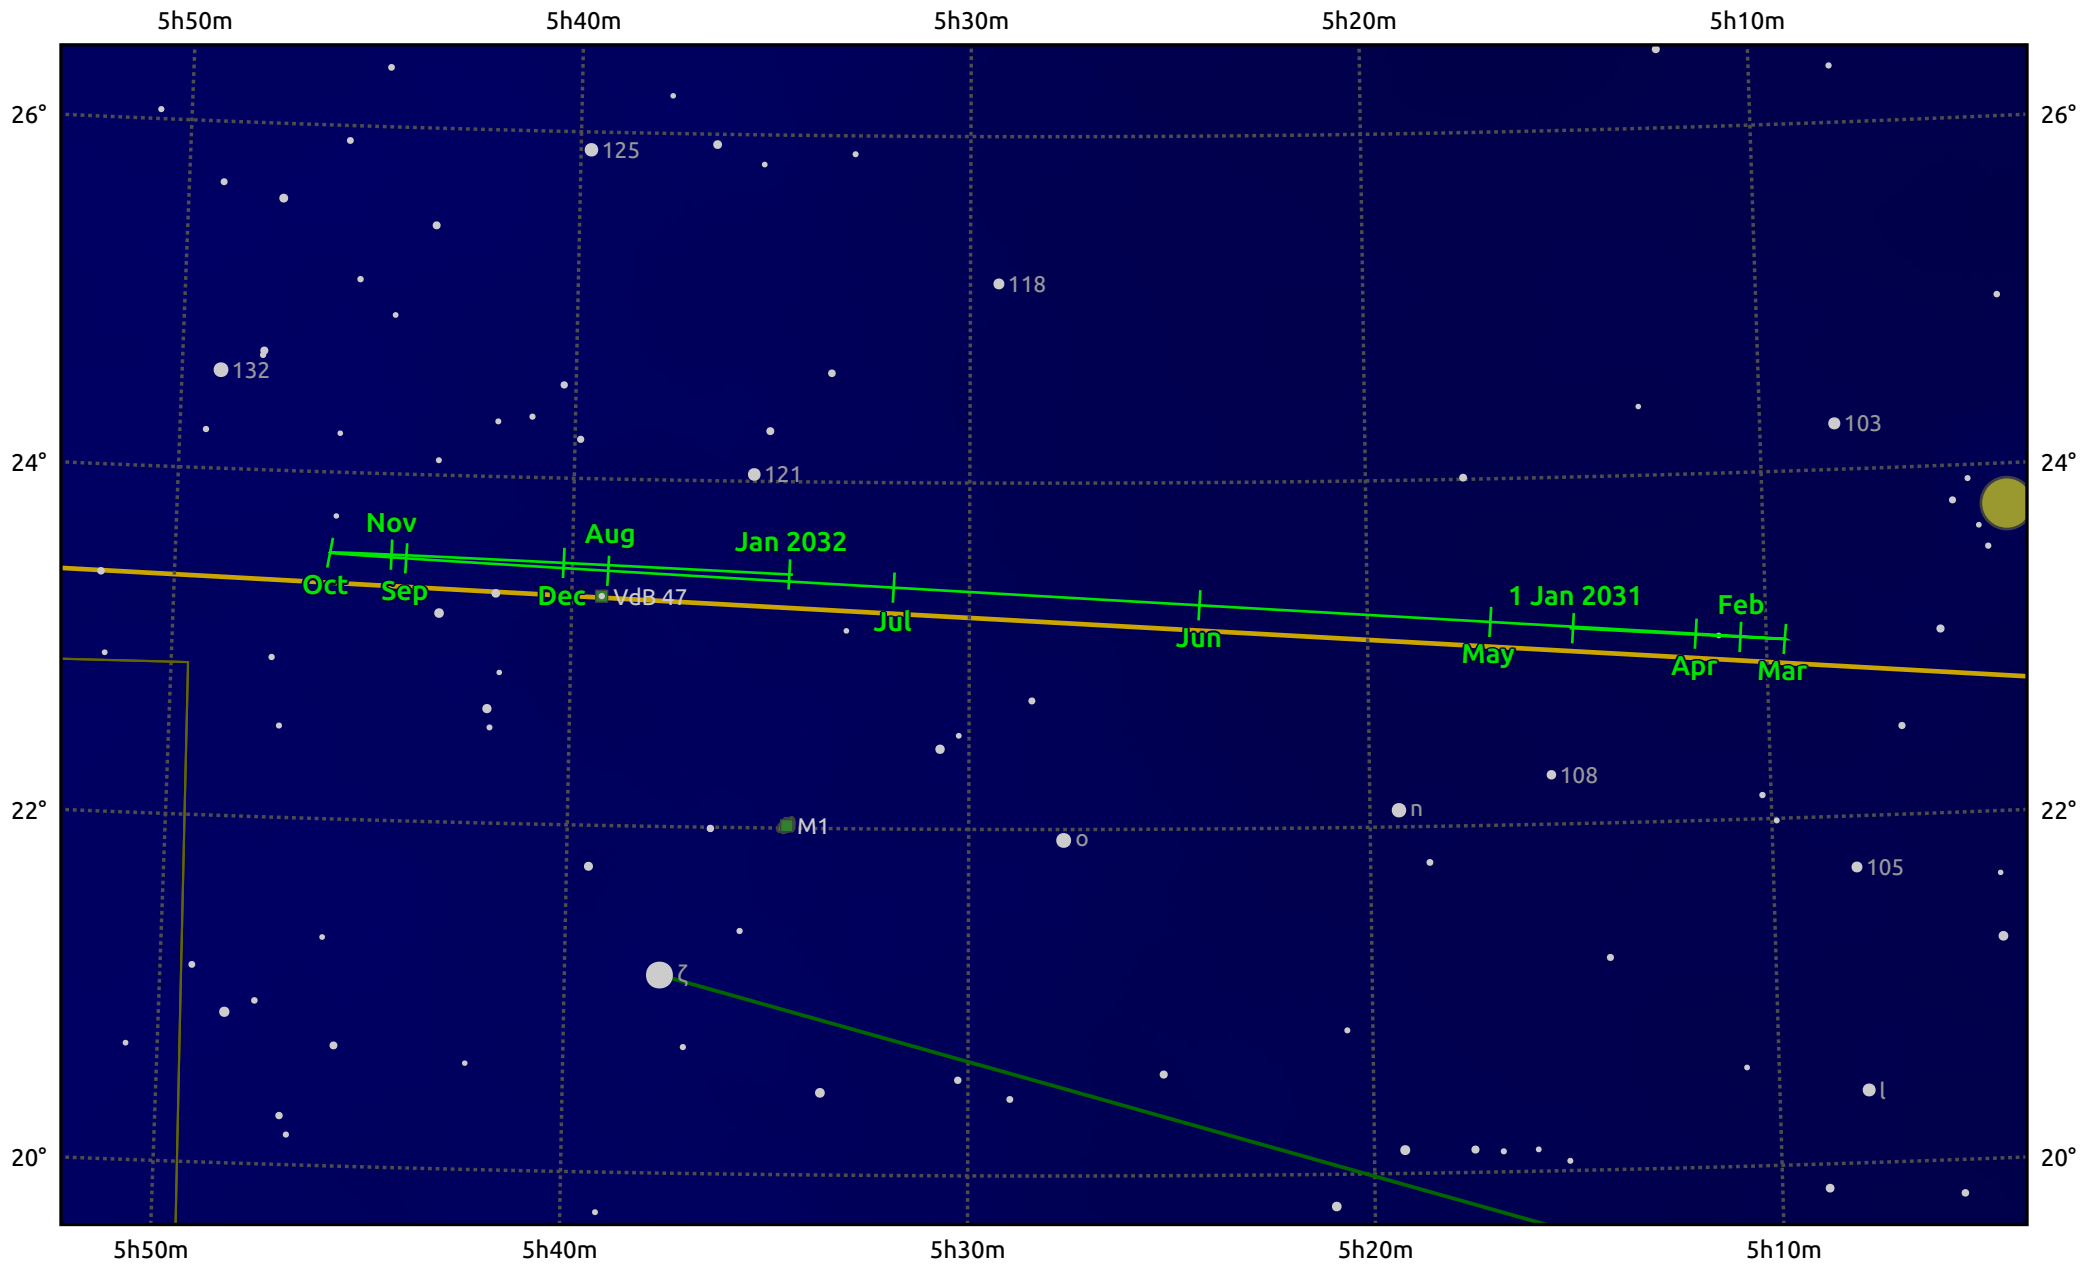

The path of Uranus in 2031

© Dominic Ford 2011–2025. Date markers placed at midnight UTC. Downloaded from <https://in-the-sky.org>

Magnitude scale: • 8.0 • 7.0 • 6.0 • 5.0 • 4.0 • 3.0

— Ecliptic Plane

Galaxy Bright nebula Open cluster Globular cluster Planetary nebula

Date	Mag	Angular size
2031 Jan 1	5.5	3.9"
2031 Apr 1	5.7	3.6"
2031 Jul 1	5.7	3.5"
2031 Oct 1	5.6	3.7"
2032 Jan 1	5.5	3.9"