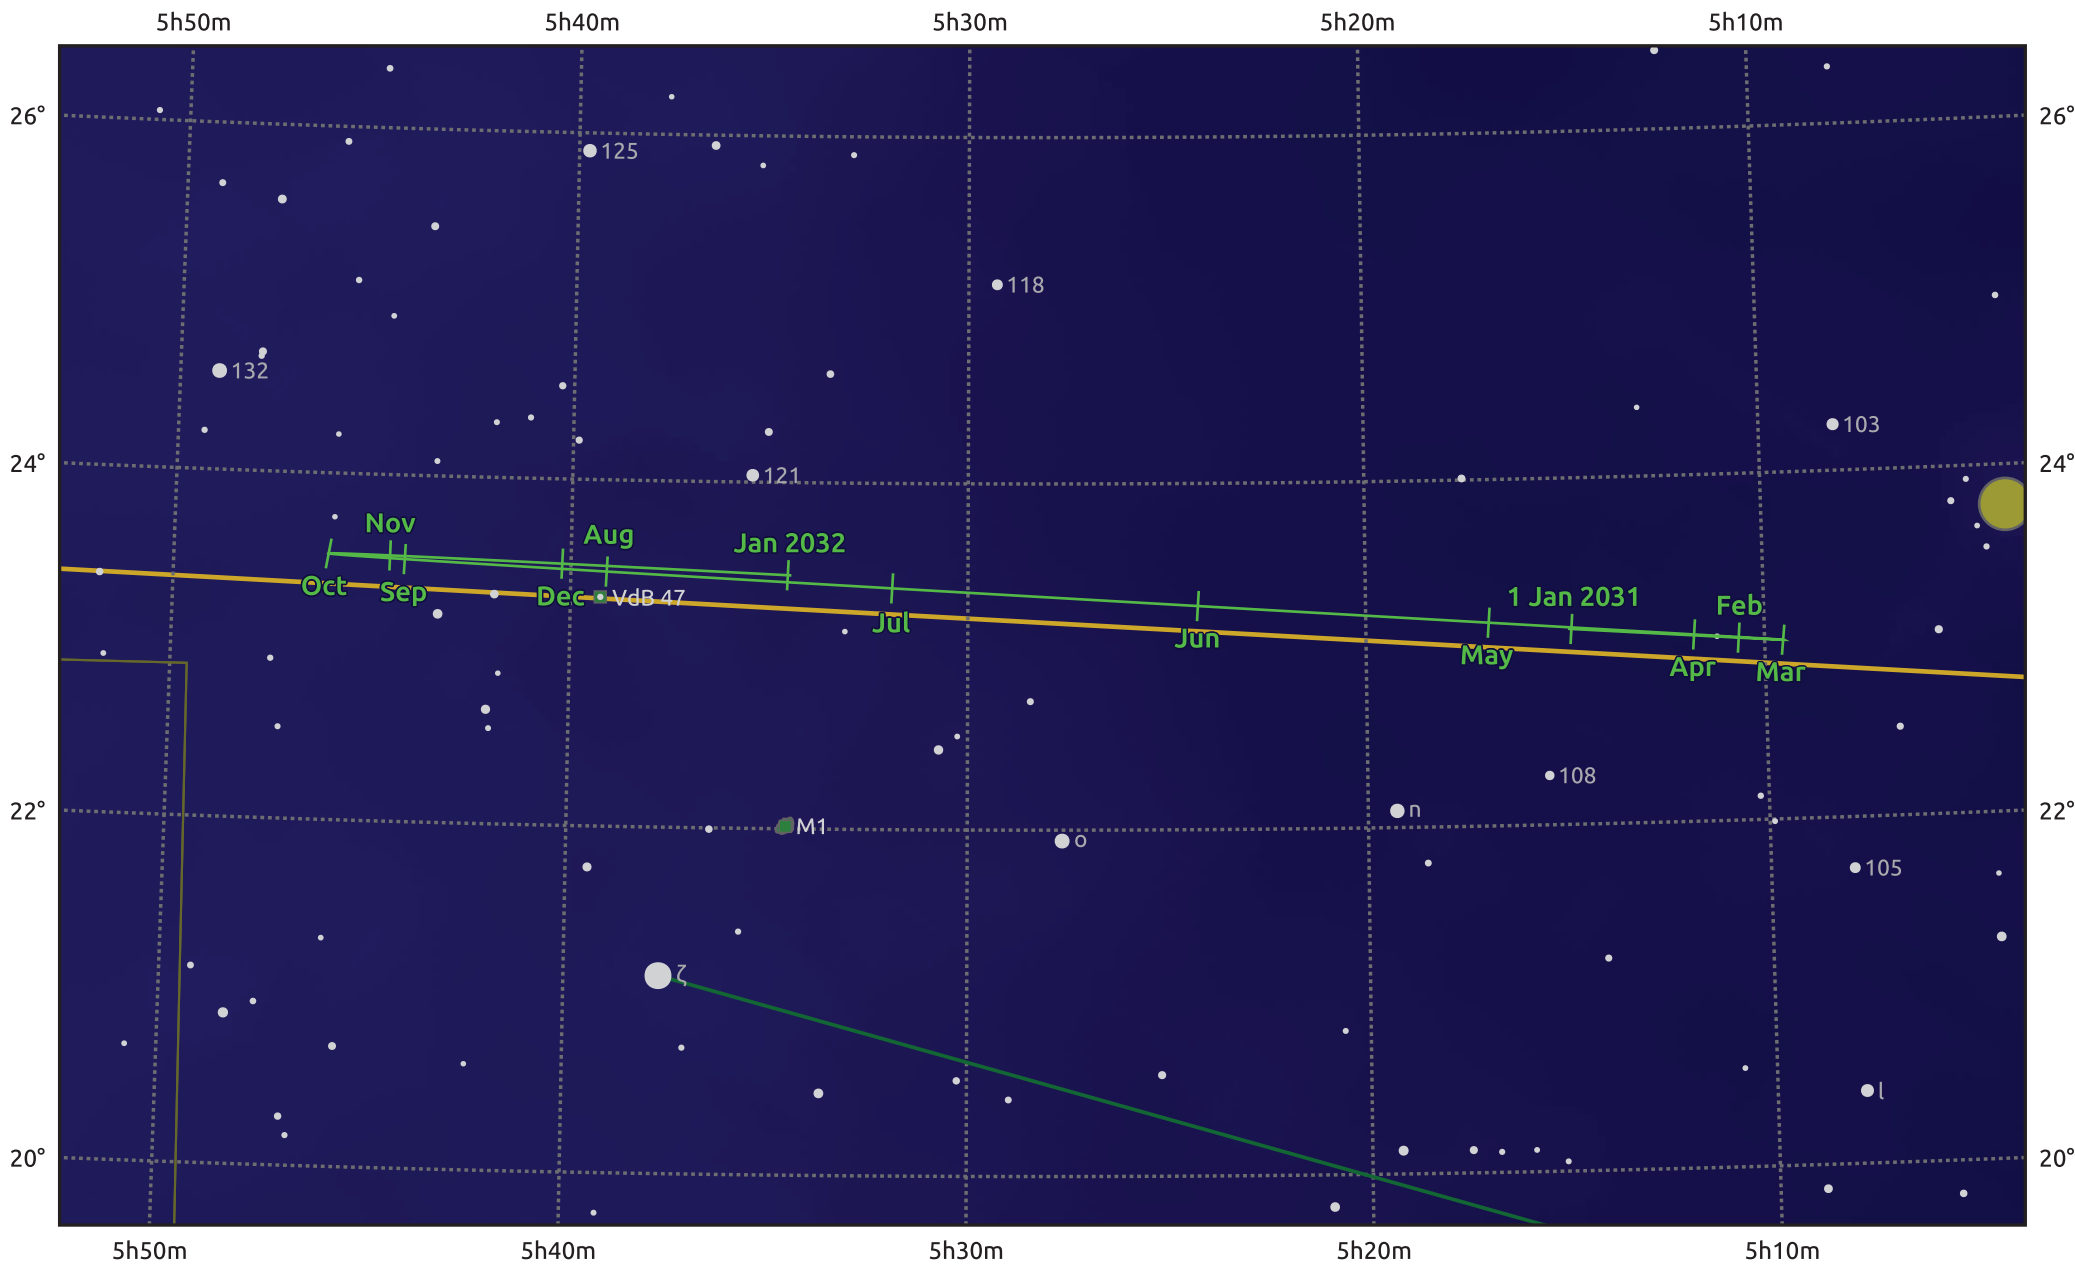

# The path of Uranus in 2031

© Dominic Ford 2011–2025. Date markers placed at midnight UTC. Downloaded from <https://in-the-sky.org>

Magnitude scale: ● 8.0 ● 7.0 ● 6.0 ● 5.0 ● 4.0 ● 3.0

— Ecliptic Plane

- Galaxy
- Bright nebula
- Open cluster
- Globular cluster
- Planetary nebula

Date	Mag	Angular size
2031 Jan 1	5.5	3.9"
2031 Apr 1	5.7	3.6"
2031 Jul 1	5.7	3.5"
2031 Oct 1	5.6	3.7"
2032 Jan 1	5.5	3.9"