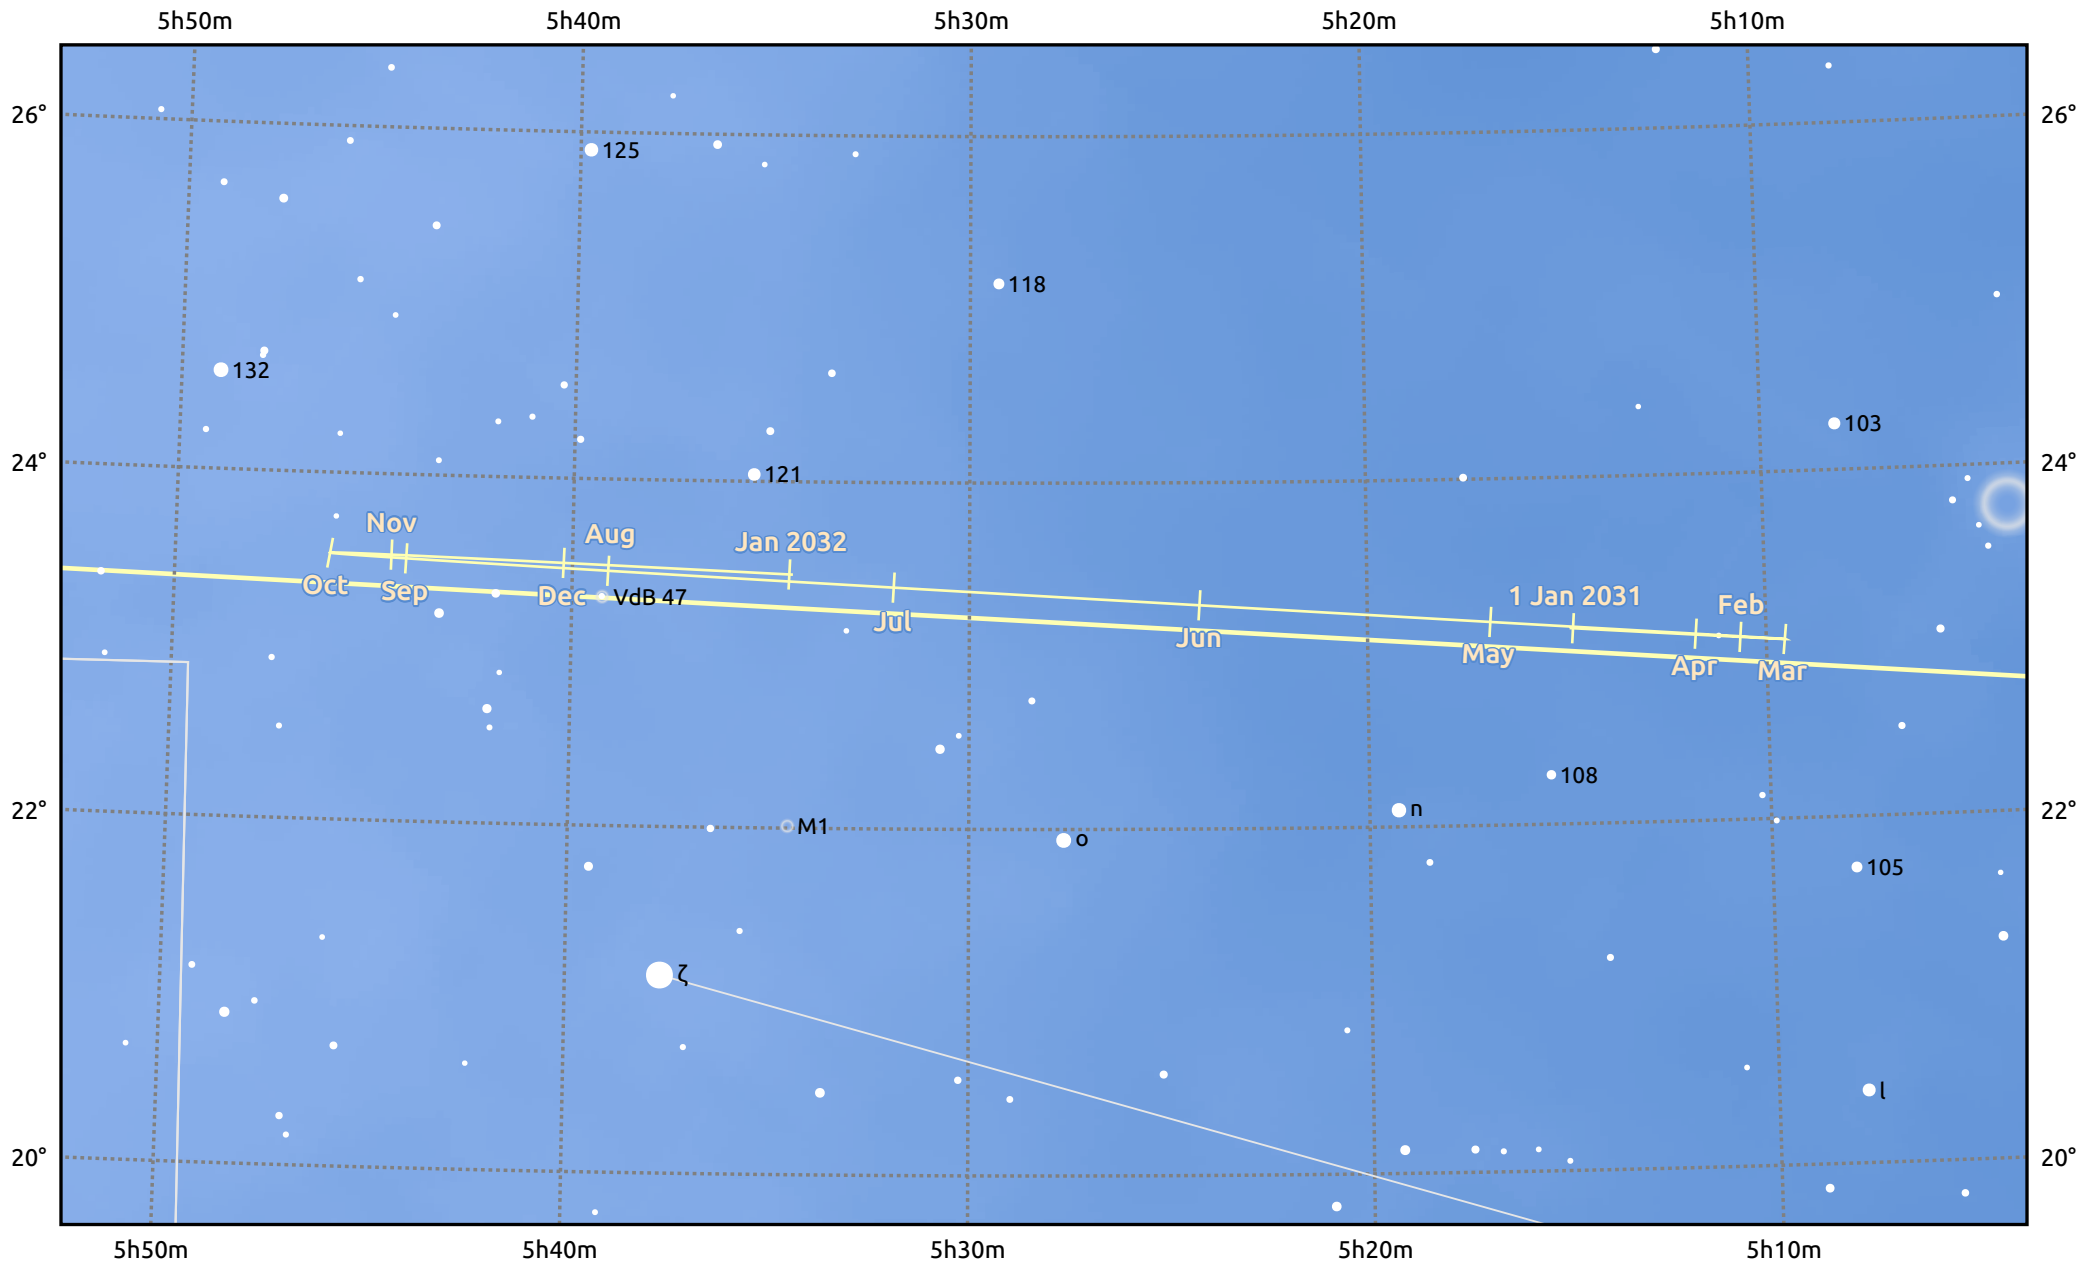

# The path of Uranus in 2031

© Dominic Ford 2011–2025. Date markers placed at midnight UTC. Downloaded from <https://in-the-sky.org>

Magnitude scale: • 8.0 • 7.0 • 6.0 • 5.0 • 4.0 • 3.0

— Ecliptic Plane

Galaxy Bright nebula Open cluster Globular cluster Planetary nebula

Date	Mag	Angular size
2031 Jan 1	5.5	3.9"
2031 Apr 1	5.7	3.6"
2031 Jul 1	5.7	3.5"
2031 Oct 1	5.6	3.7"
2032 Jan 1	5.5	3.9"