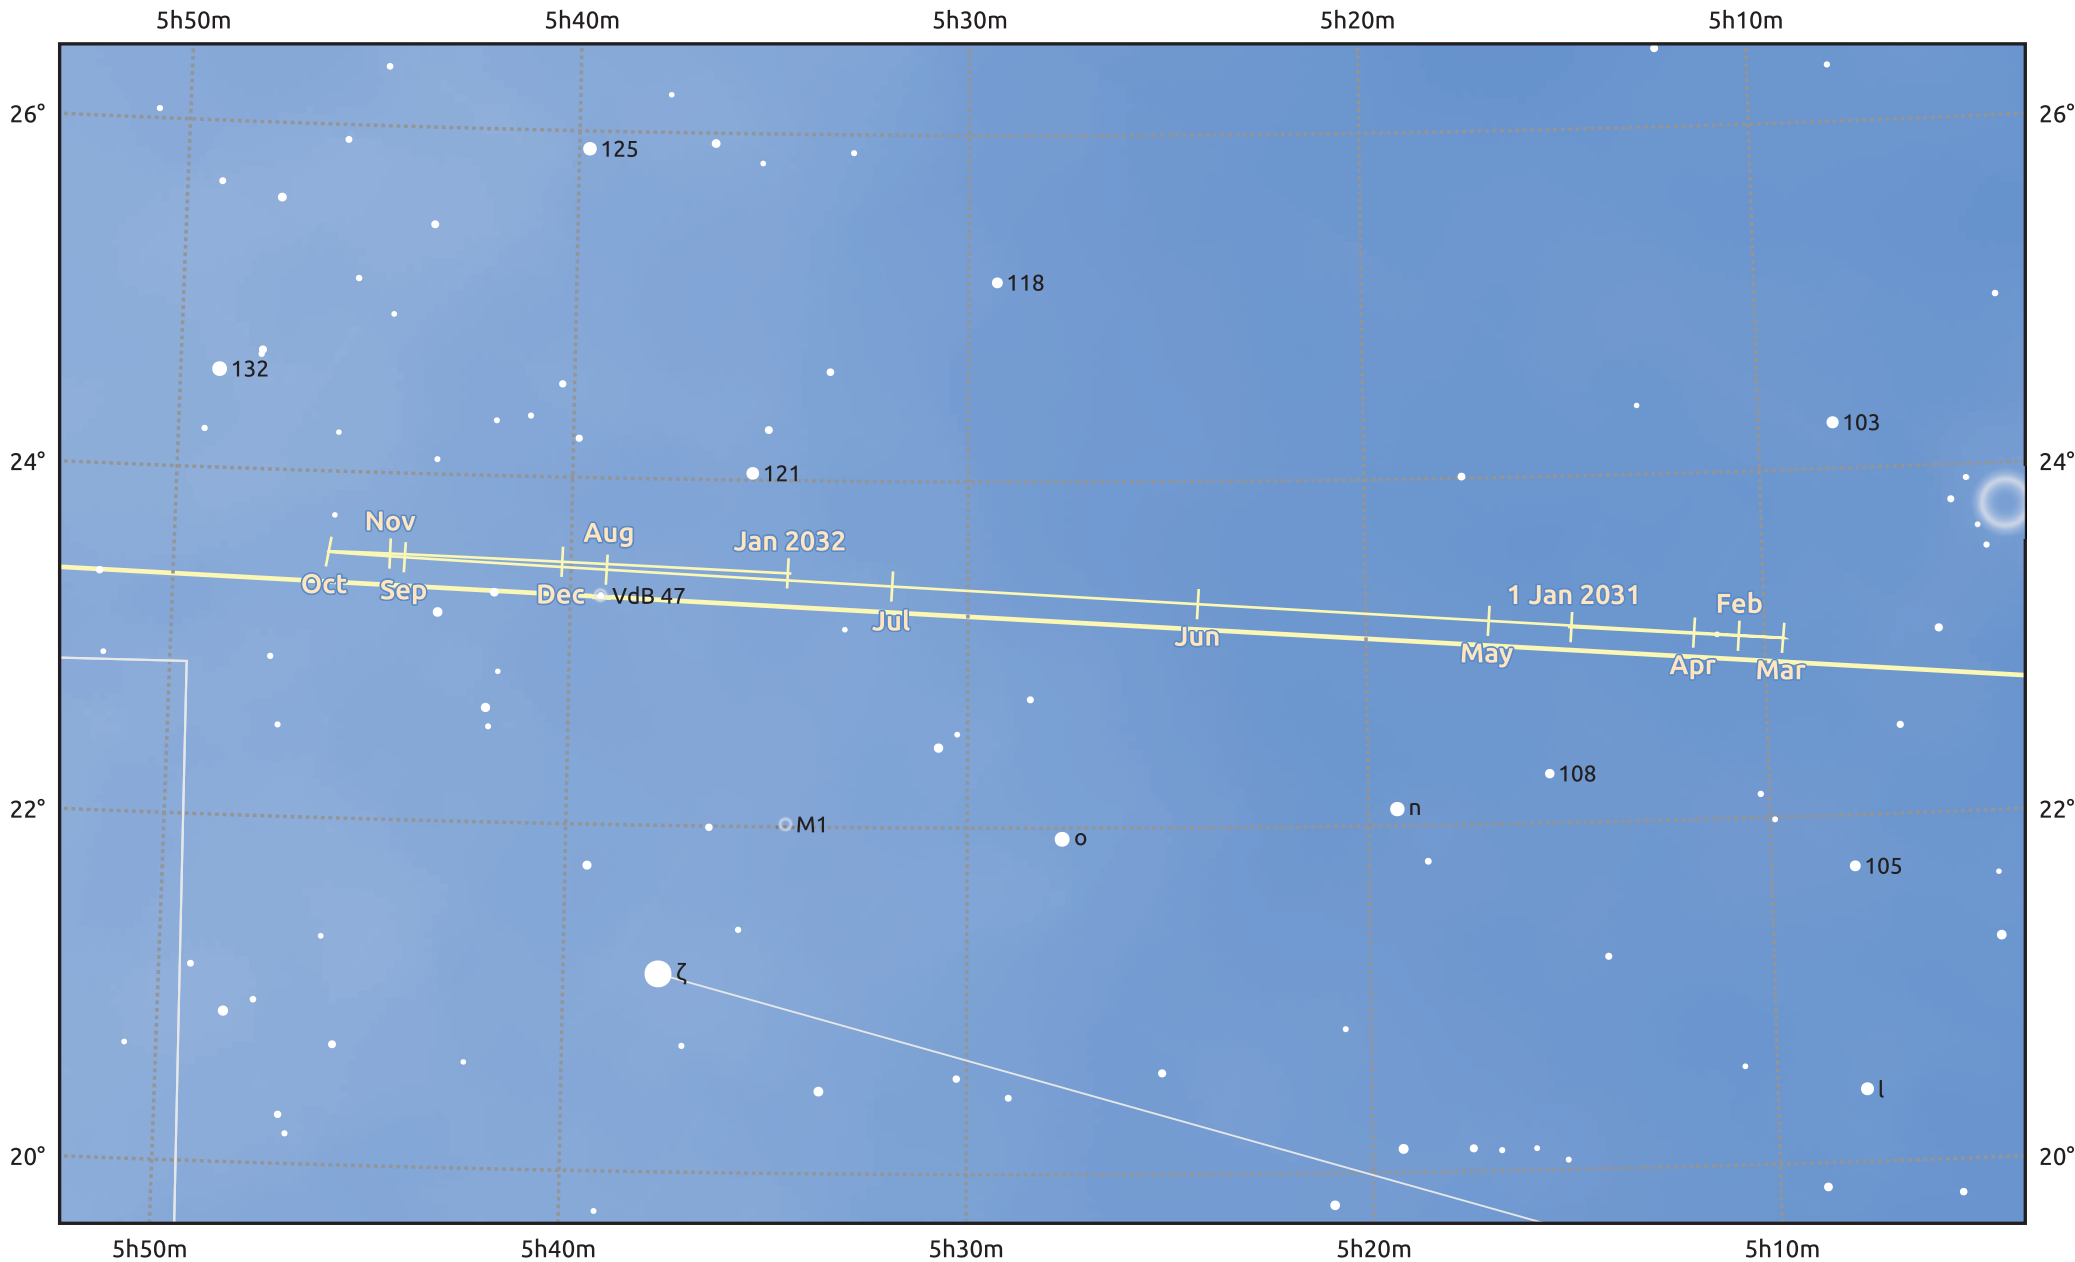

The path of Uranus in 2031

© Dominic Ford 2011–2025. Date markers placed at midnight UTC. Downloaded from <https://in-the-sky.org>

Magnitude scale: • 8.0 • 7.0 • 6.0 • 5.0 • 4.0 • 3.0

— Ecliptic Plane

Galaxy Bright nebula Open cluster Globular cluster Planetary nebula

Date	Mag	Angular size
2031 Jan 1	5.5	3.9"
2031 Apr 1	5.7	3.6"
2031 Jul 1	5.7	3.5"
2031 Oct 1	5.6	3.7"
2032 Jan 1	5.5	3.9"