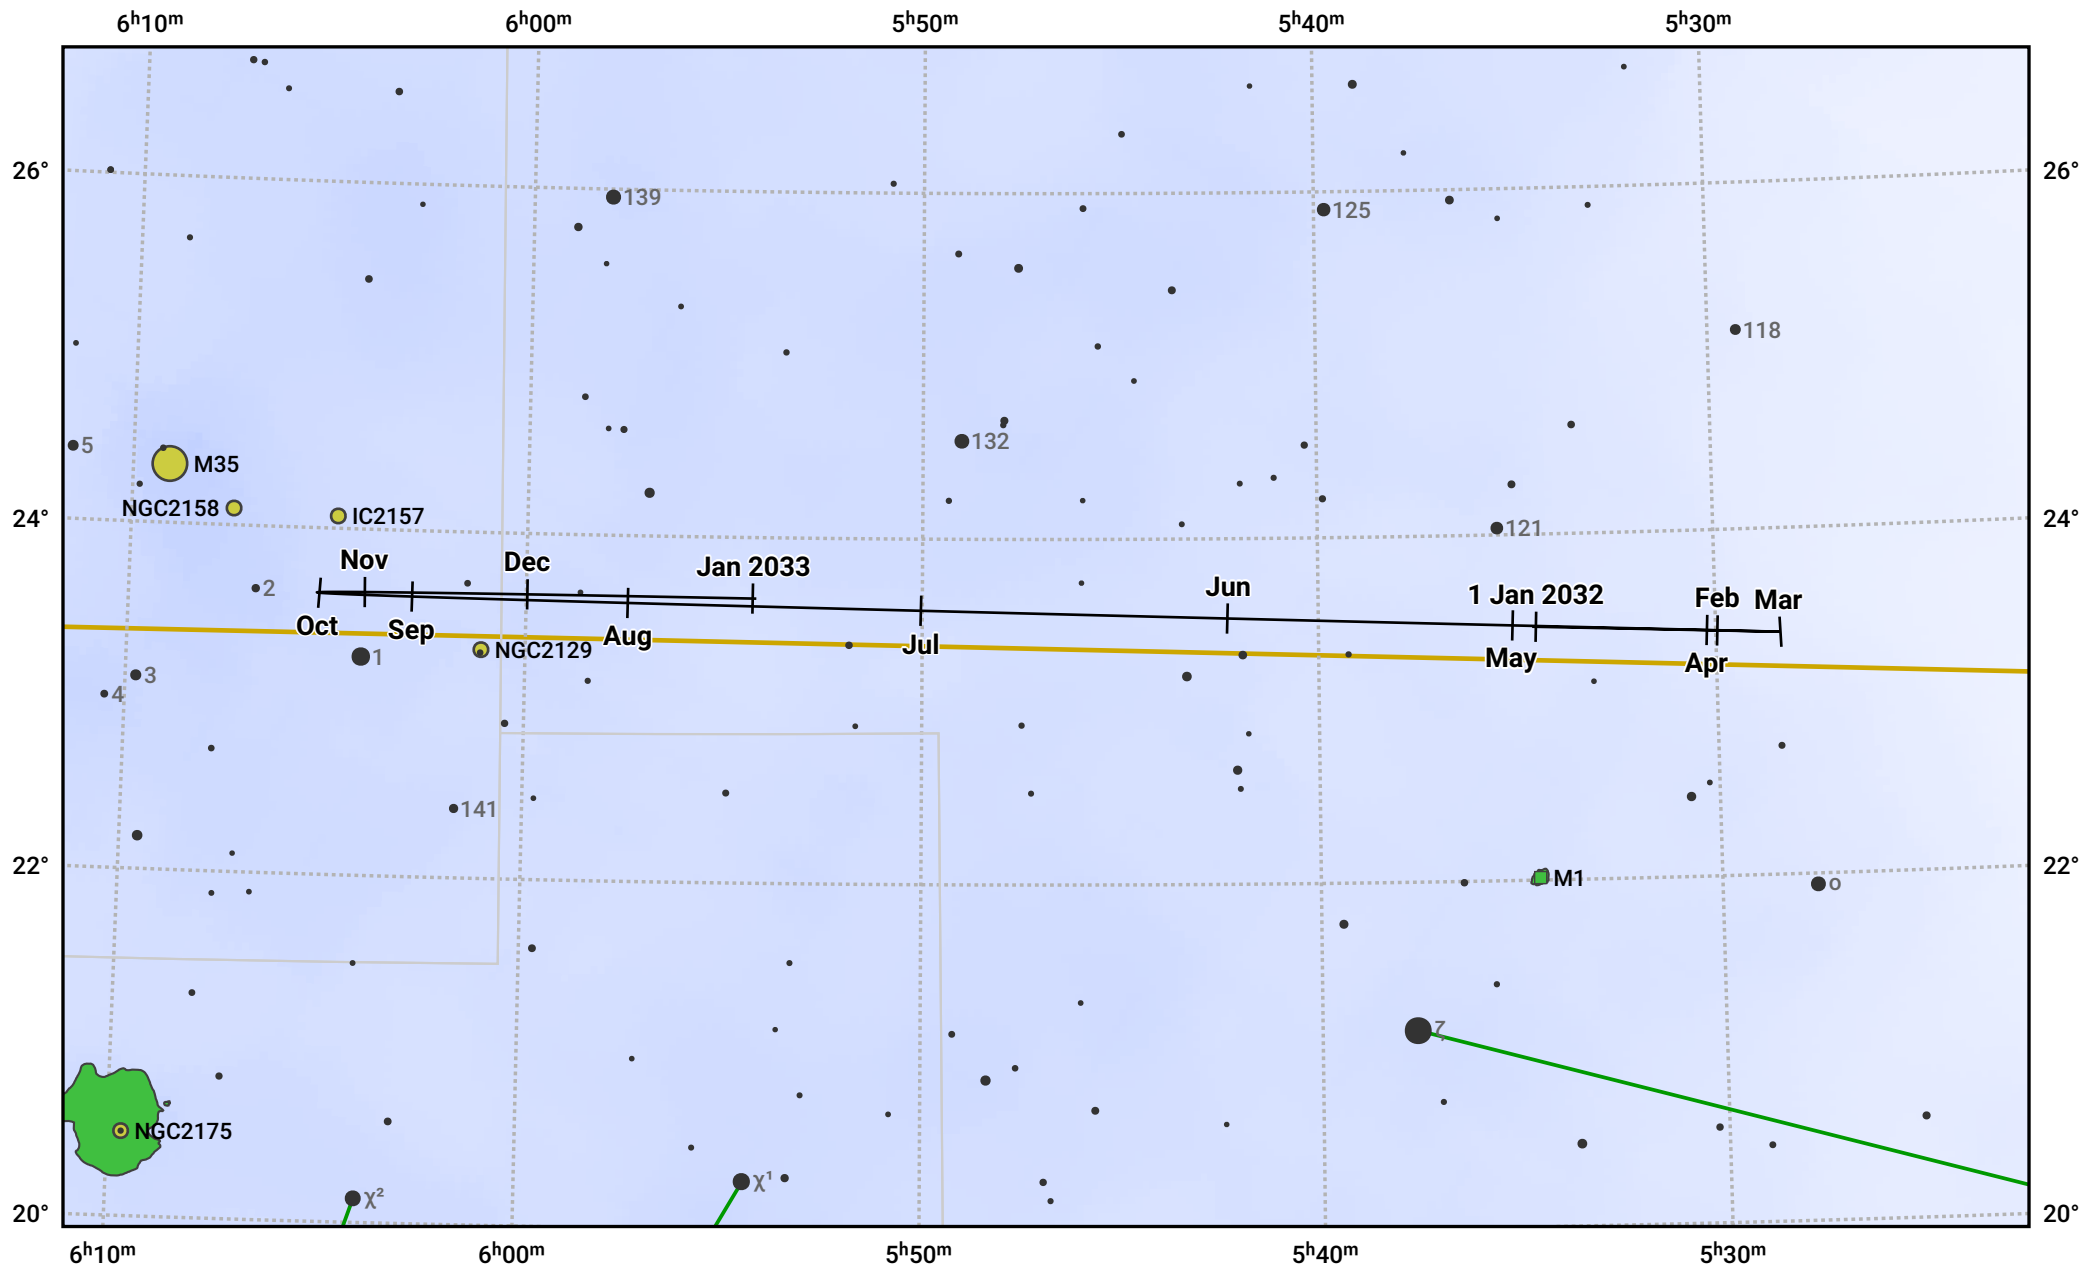

The path of Uranus in 2032

© Dominic Ford 2011–2024. Date markers placed at midnight UTC. Downloaded from <https://in-the-sky.org>

Magnitude scale: • 8.0 • 7.0 • 6.0 • 5.0 • 4.0 • 3.0

— Ecliptic Plane

Galaxy Bright nebula Open cluster Globular cluster

Date	Mag	Angular size
2032 Jan 1	5.5	3.9"
2032 Apr 1	5.7	3.6"
2032 Jul 1	5.7	3.5"
2032 Oct 1	5.6	3.7"
2033 Jan 1	5.5	3.9"