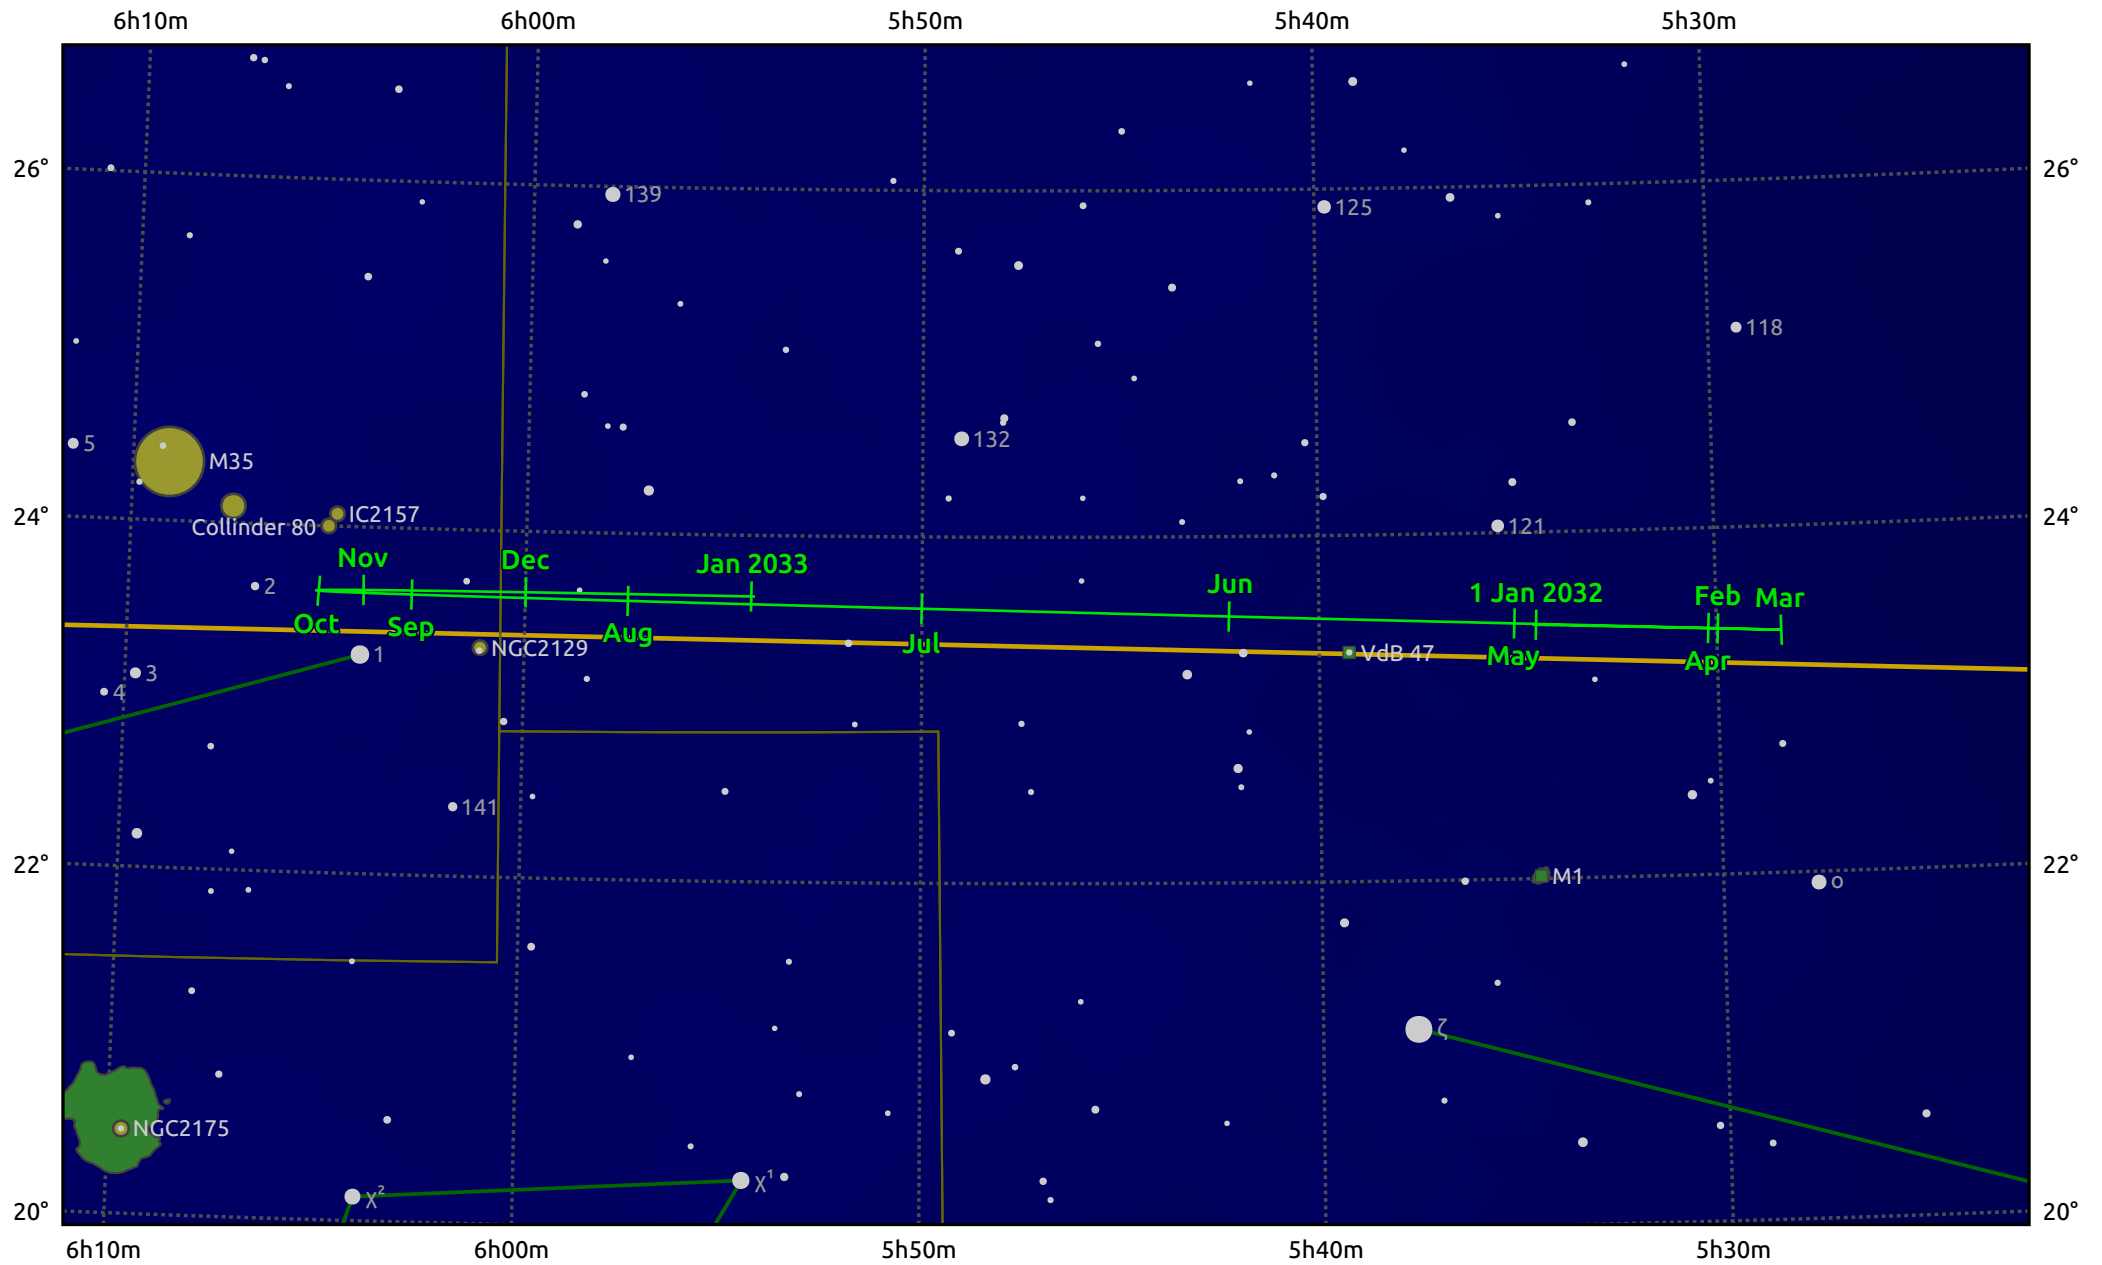

The path of Uranus in 2032

© Dominic Ford 2011–2025. Date markers placed at midnight UTC. Downloaded from <https://in-the-sky.org>

Magnitude scale: • 8.0 • 7.0 • 6.0 • 5.0 • 4.0 • 3.0

— Ecliptic Plane

● Galaxy
 ■ Bright nebula
 ● Open cluster
 ⊕ Globular cluster
 ◆ Planetary nebula

Date	Mag	Angular size
2032 Jan 1	5.5	3.9"
2032 Apr 1	5.7	3.6"
2032 Jul 1	5.7	3.5"
2032 Oct 1	5.6	3.7"
2033 Jan 1	5.5	3.9"