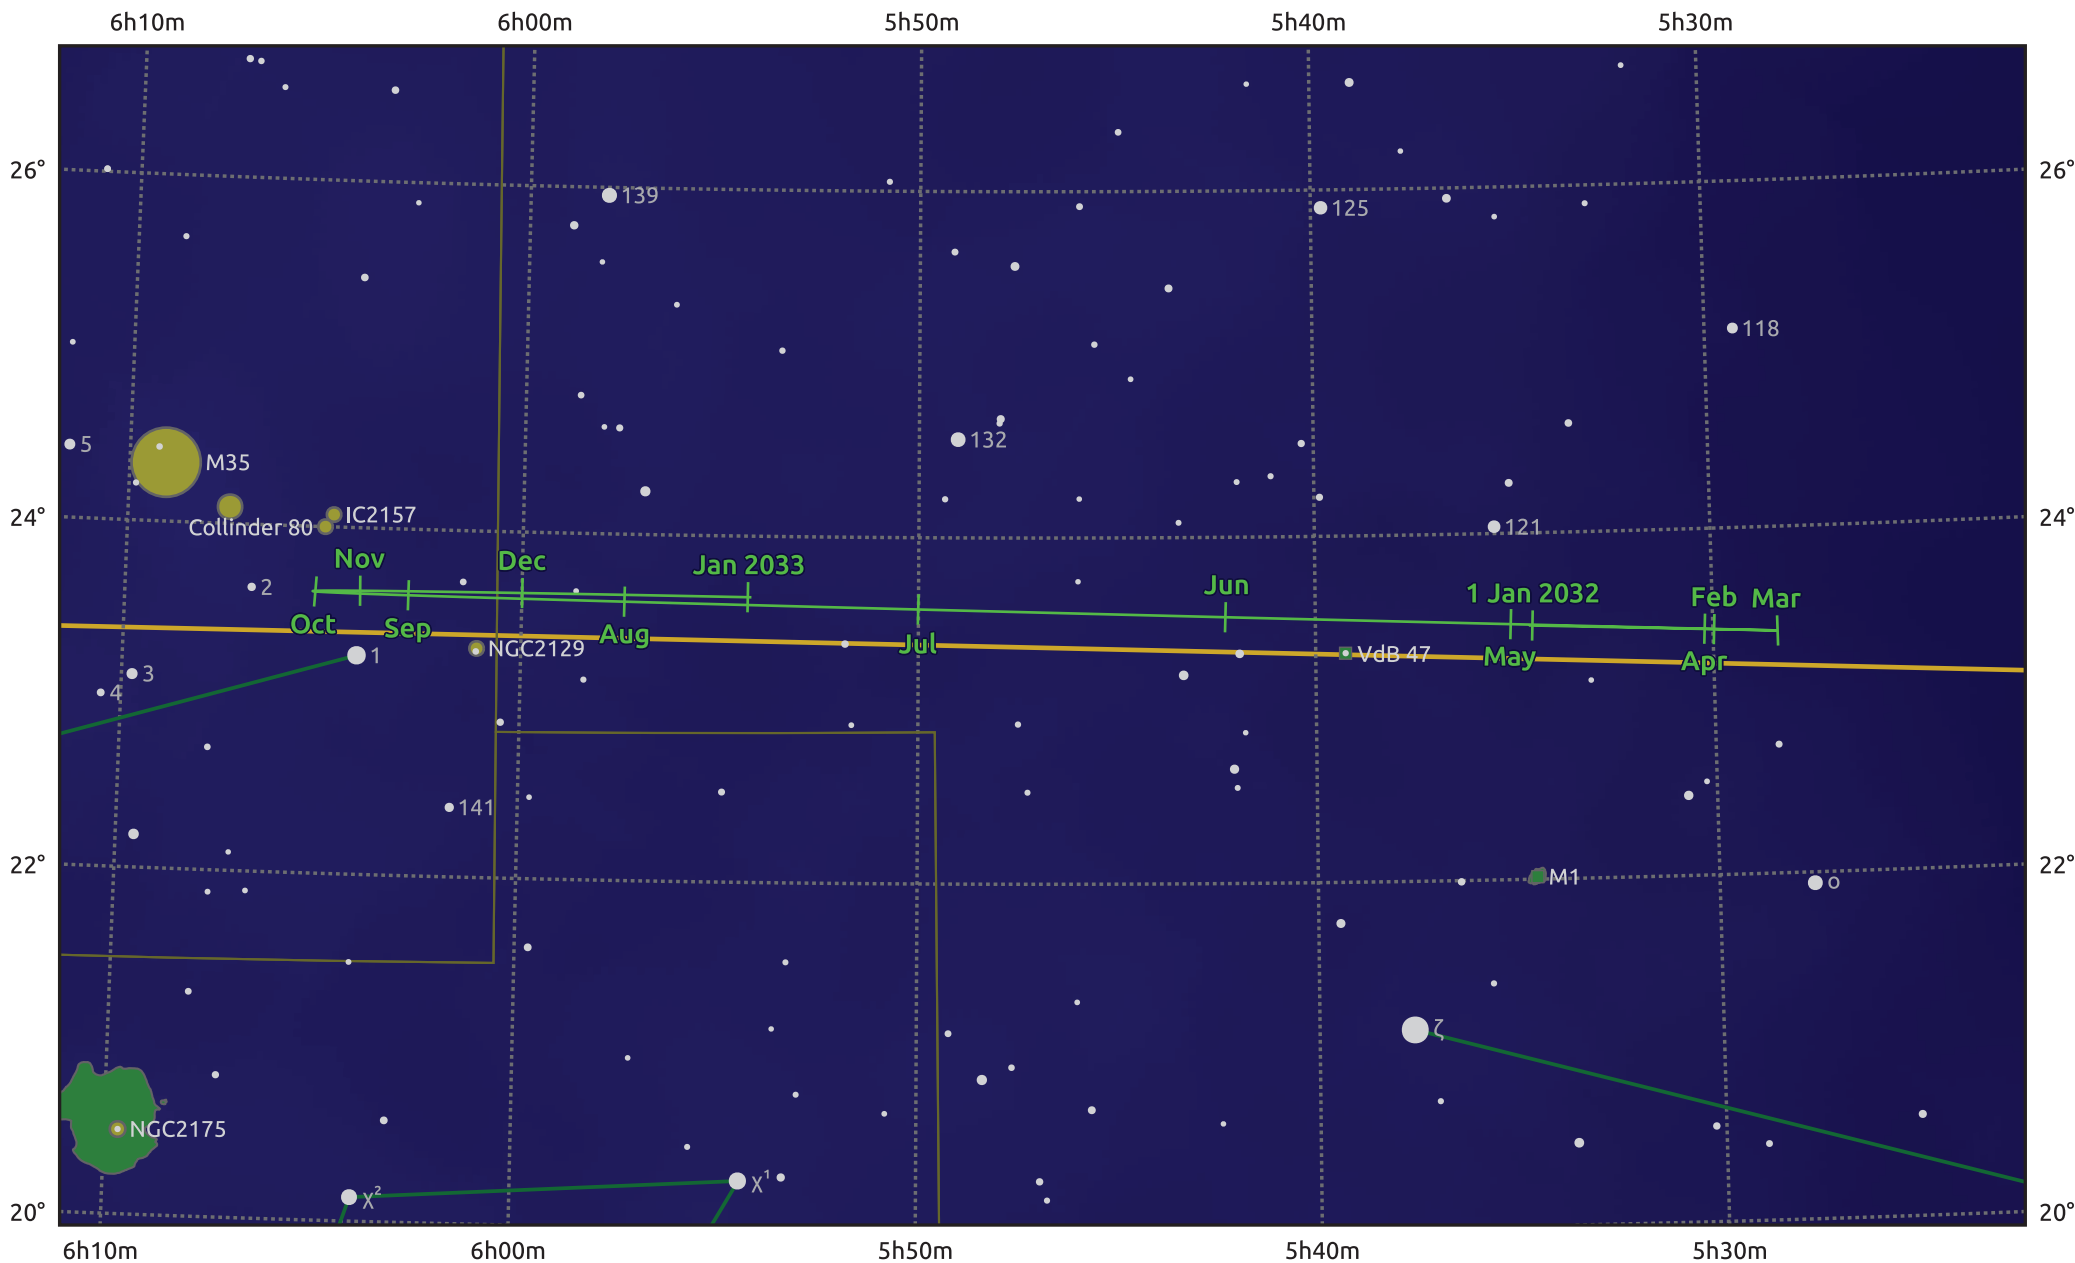

# The path of Uranus in 2032

© Dominic Ford 2011–2025. Date markers placed at midnight UTC. Downloaded from <https://in-the-sky.org>

Magnitude scale: • 8.0 • 7.0 • 6.0 • 5.0 • 4.0 • 3.0

— Ecliptic Plane

Galaxy Bright nebula Open cluster Globular cluster Planetary nebula

Date	Mag	Angular size
2032 Jan 1	5.5	3.9"
2032 Apr 1	5.7	3.6"
2032 Jul 1	5.7	3.5"
2032 Oct 1	5.6	3.7"
2033 Jan 1	5.5	3.9"