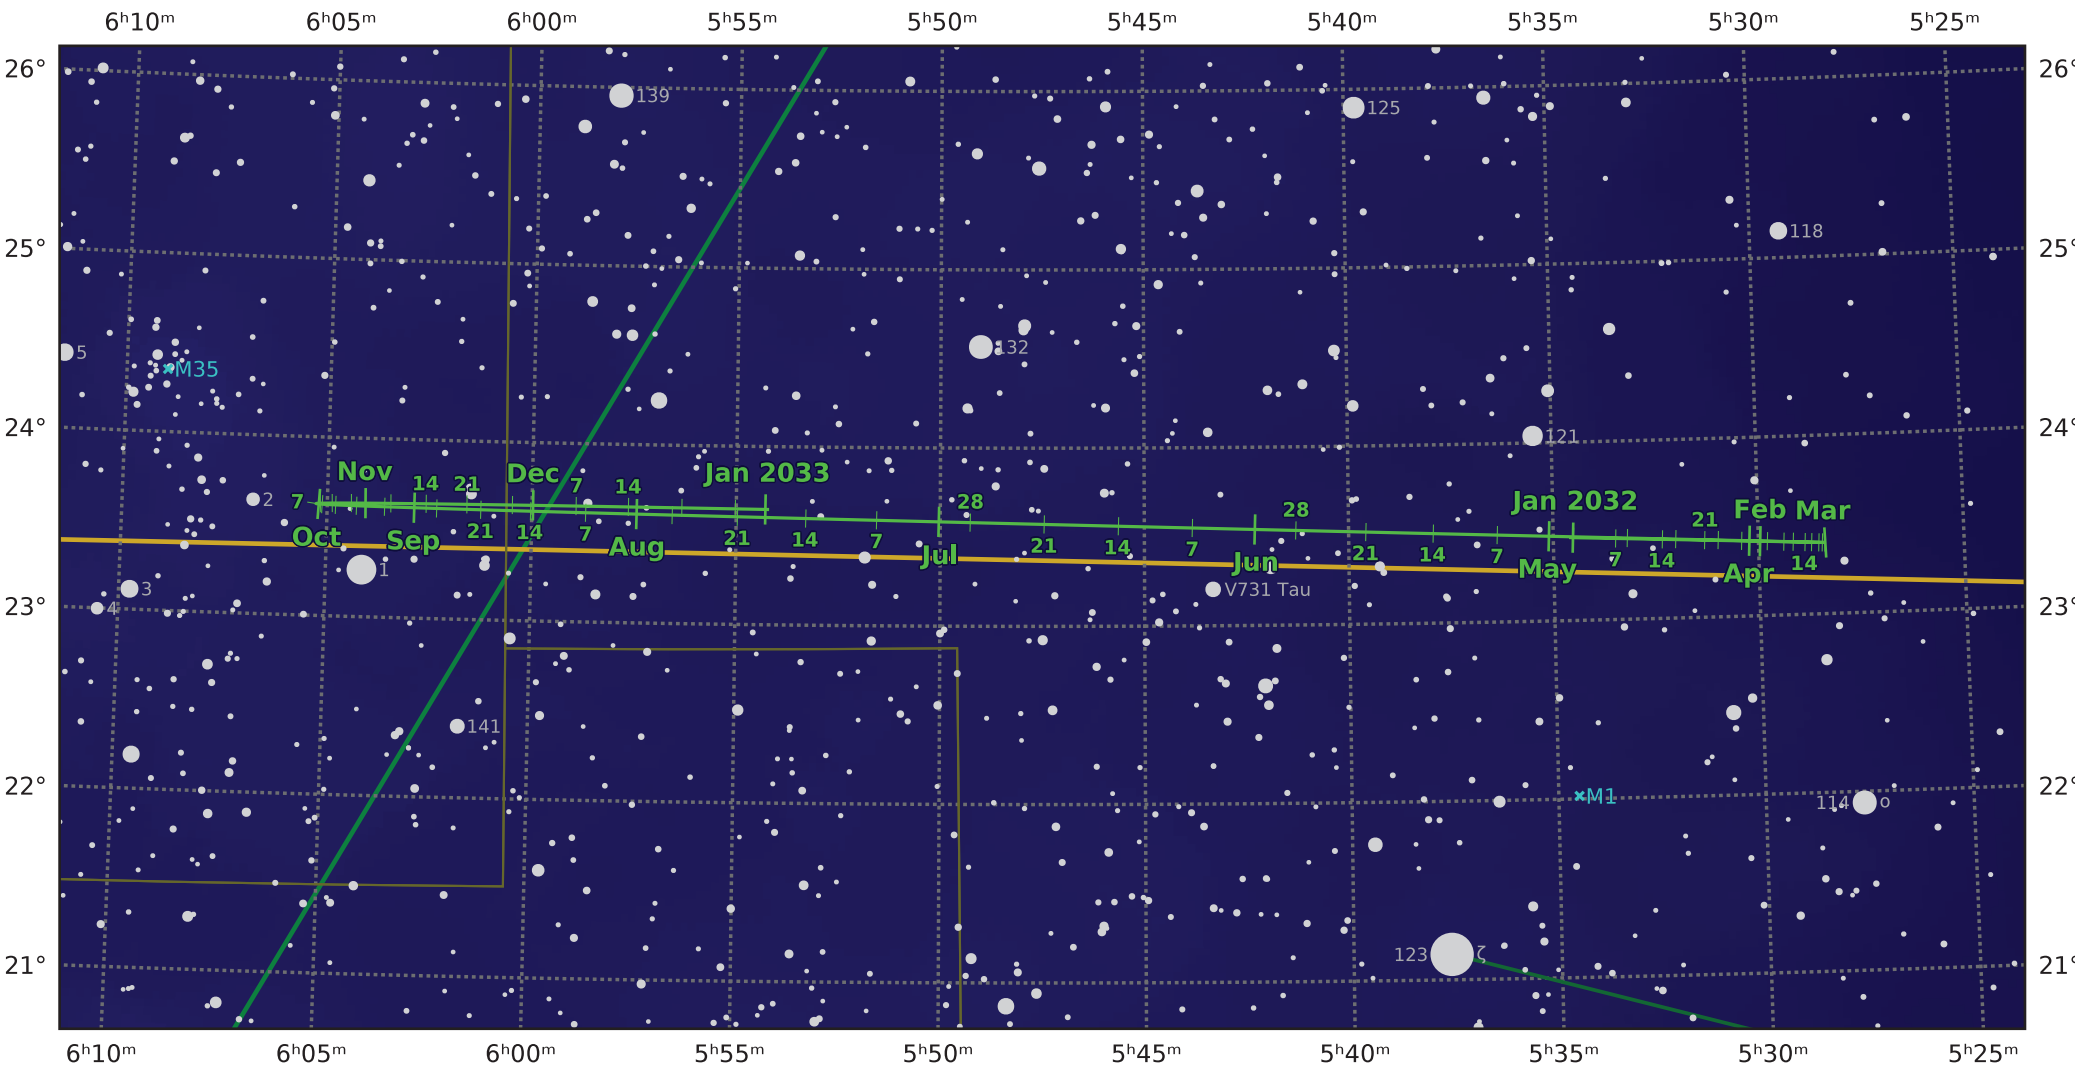

The path of Uranus in 2032

© Dominic Ford 2011–2021. Downloaded from <https://in-the-sky.org>

Magnitude scale: • 10.0 • 9.5 • 9.0 • 8.5 • 8.0 • 7.5 • 7.0 • 6.5 • 6.0 • 5.5 • 5.0 • 4.5 • 4.0 • 3.5

● 3.0