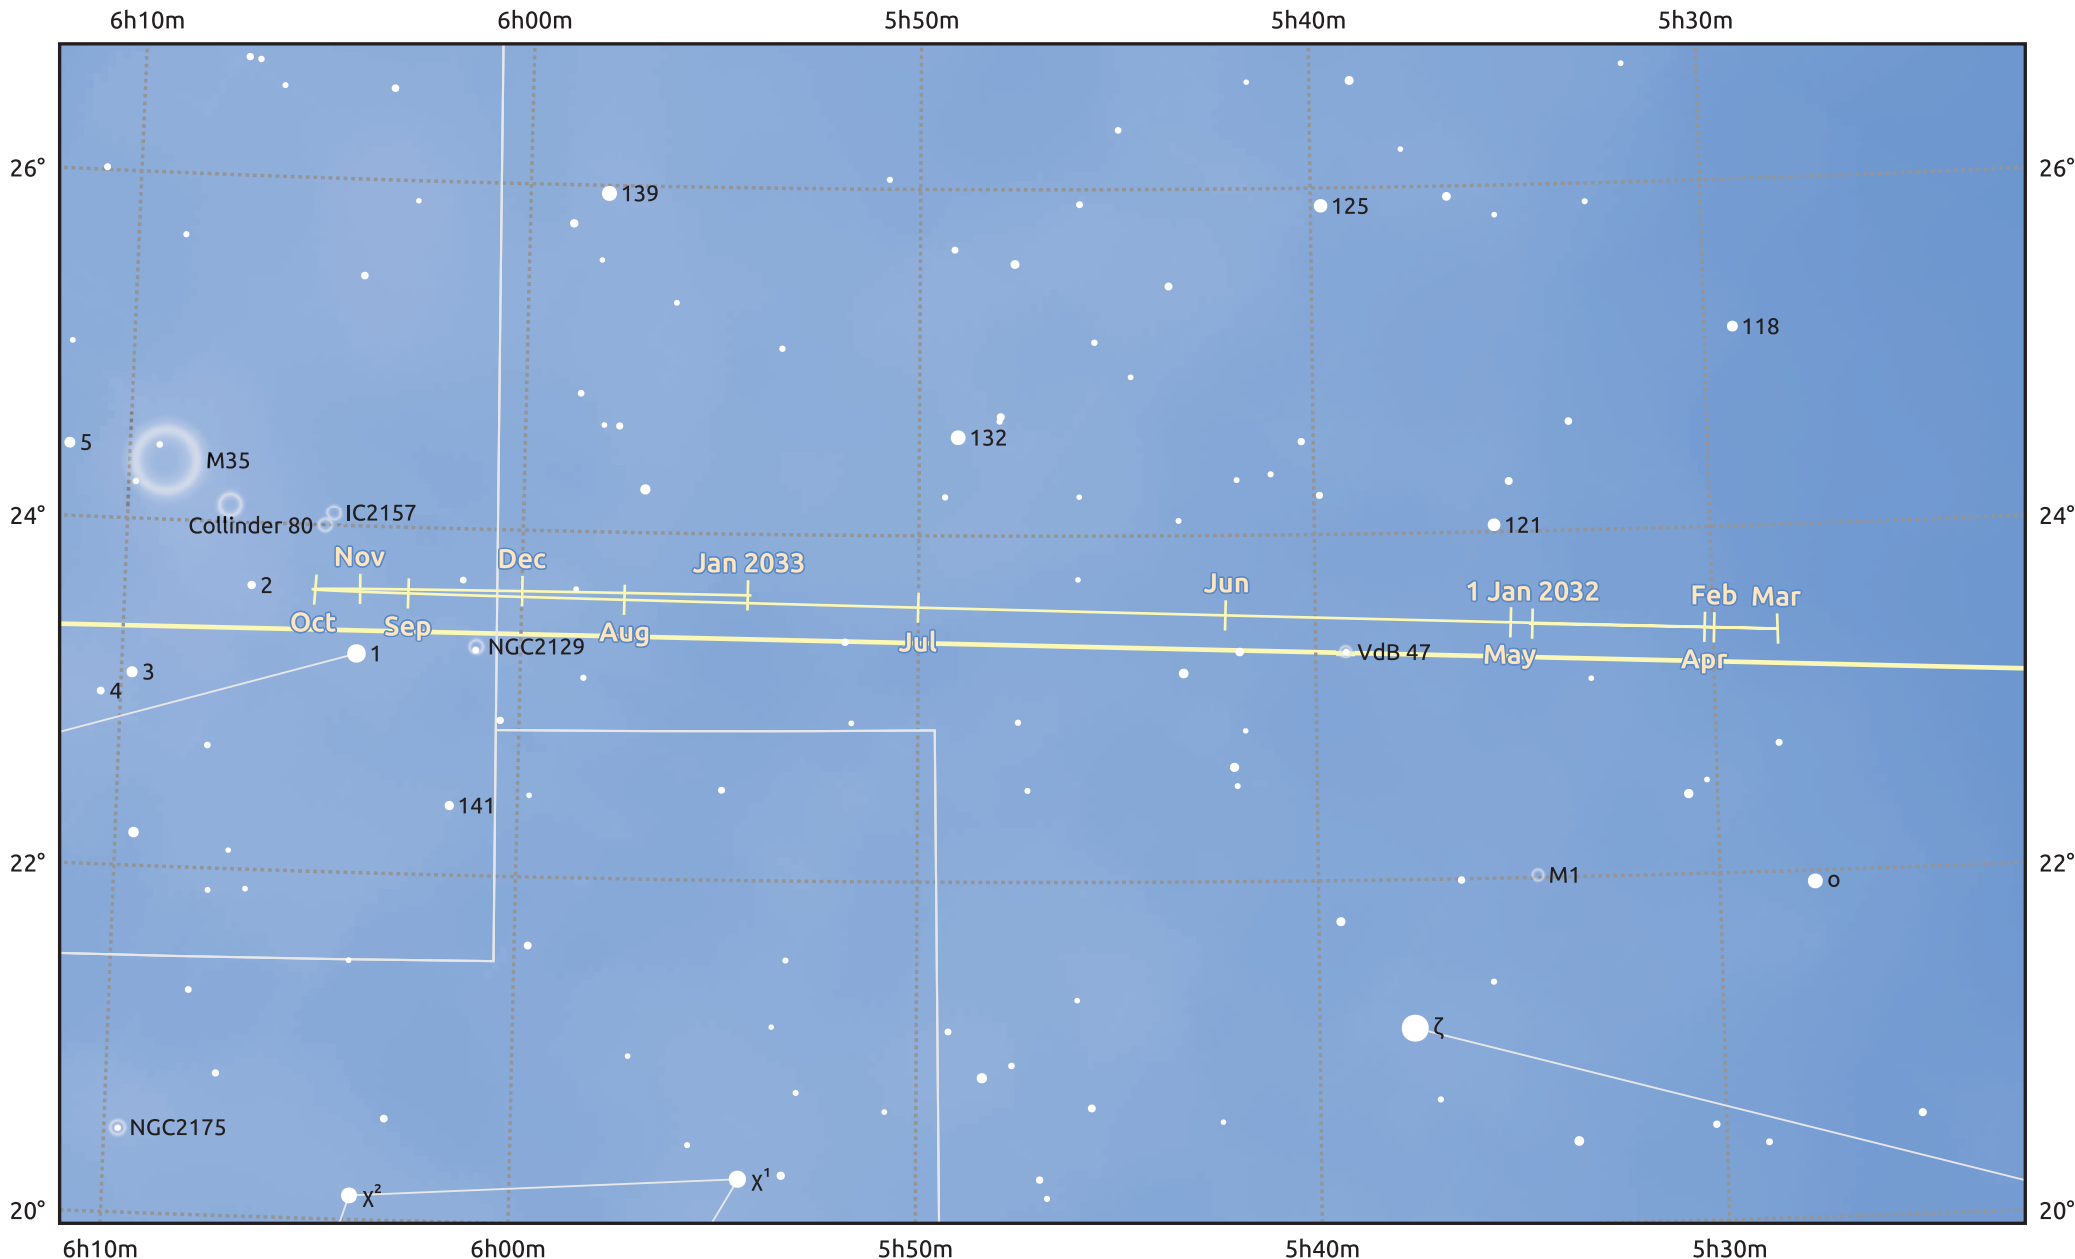

The path of Uranus in 2032

© Dominic Ford 2011–2025. Date markers placed at midnight UTC. Downloaded from <https://in-the-sky.org>

Magnitude scale: • 8.0 • 7.0 • 6.0 • 5.0 • 4.0 • 3.0

— Ecliptic Plane

- Galaxy
- Bright nebula
- Open cluster
- Globular cluster
- ◇ Planetary nebula

Date	Mag	Angular size
2032 Jan 1	5.5	3.9"
2032 Apr 1	5.7	3.6"
2032 Jul 1	5.7	3.5"
2032 Oct 1	5.6	3.7"
2033 Jan 1	5.5	3.9"