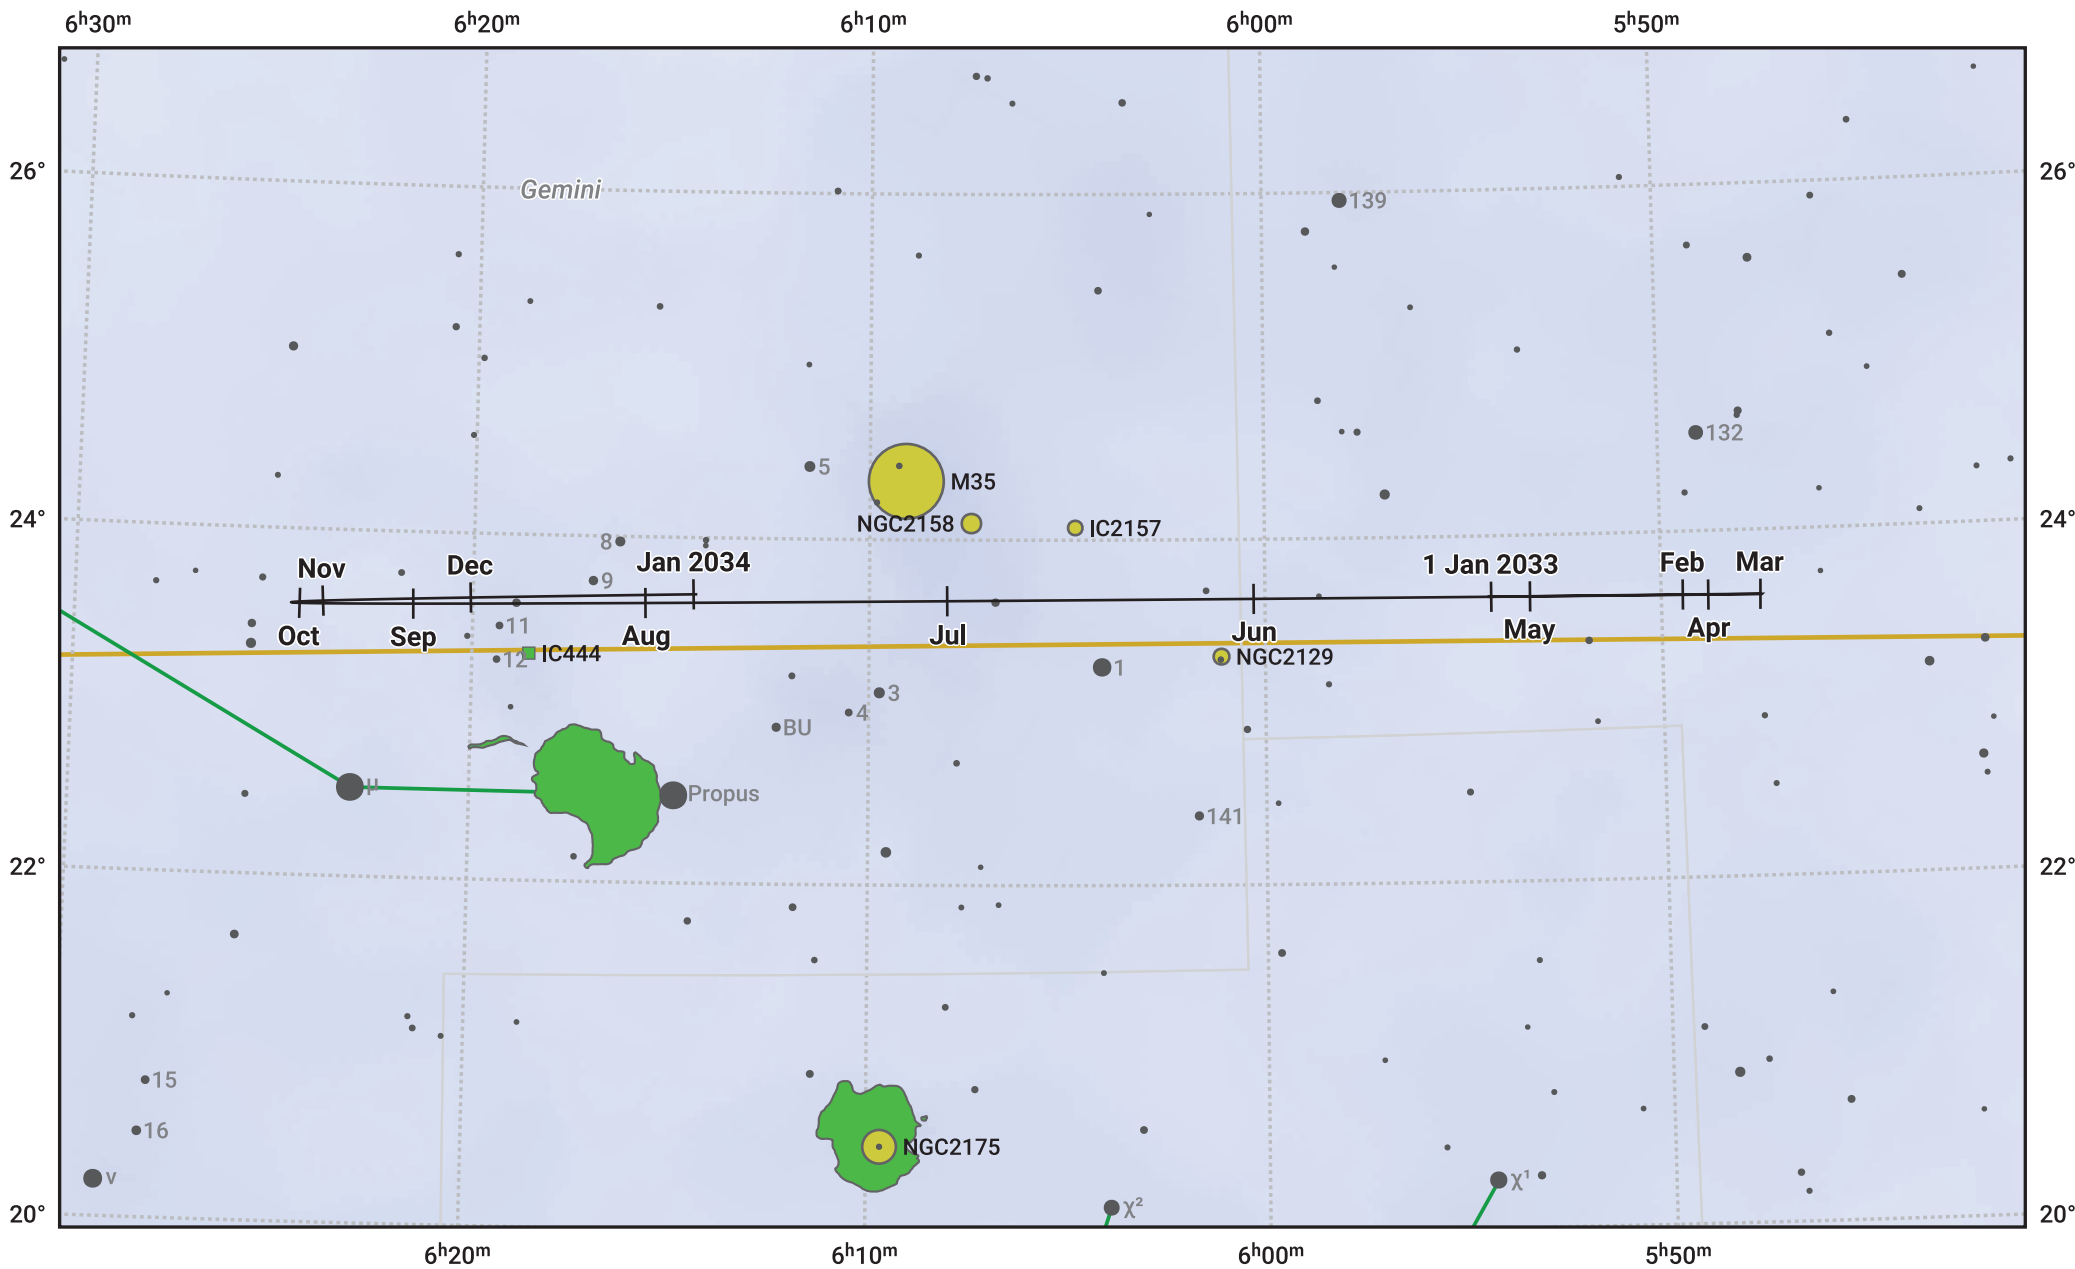

# The path of Uranus in 2033

© Dominic Ford 2011–2023. Date markers placed at midnight UTC. Downloaded from <https://in-the-sky.org>

Magnitude scale: • 8.0 • 7.0 • 6.0 • 5.0 • 4.0 • 3.0 • 2.0

— Ecliptic Plane

Galaxy    Bright nebula    Open cluster    Globular cluster

Date	Mag	Angular size
2033 Jan 1	5.5	3.9"
2033 Apr 1	5.6	3.7"
2033 Jul 1	5.7	3.5"
2033 Oct 1	5.6	3.7"
2034 Jan 1	5.5	3.9"