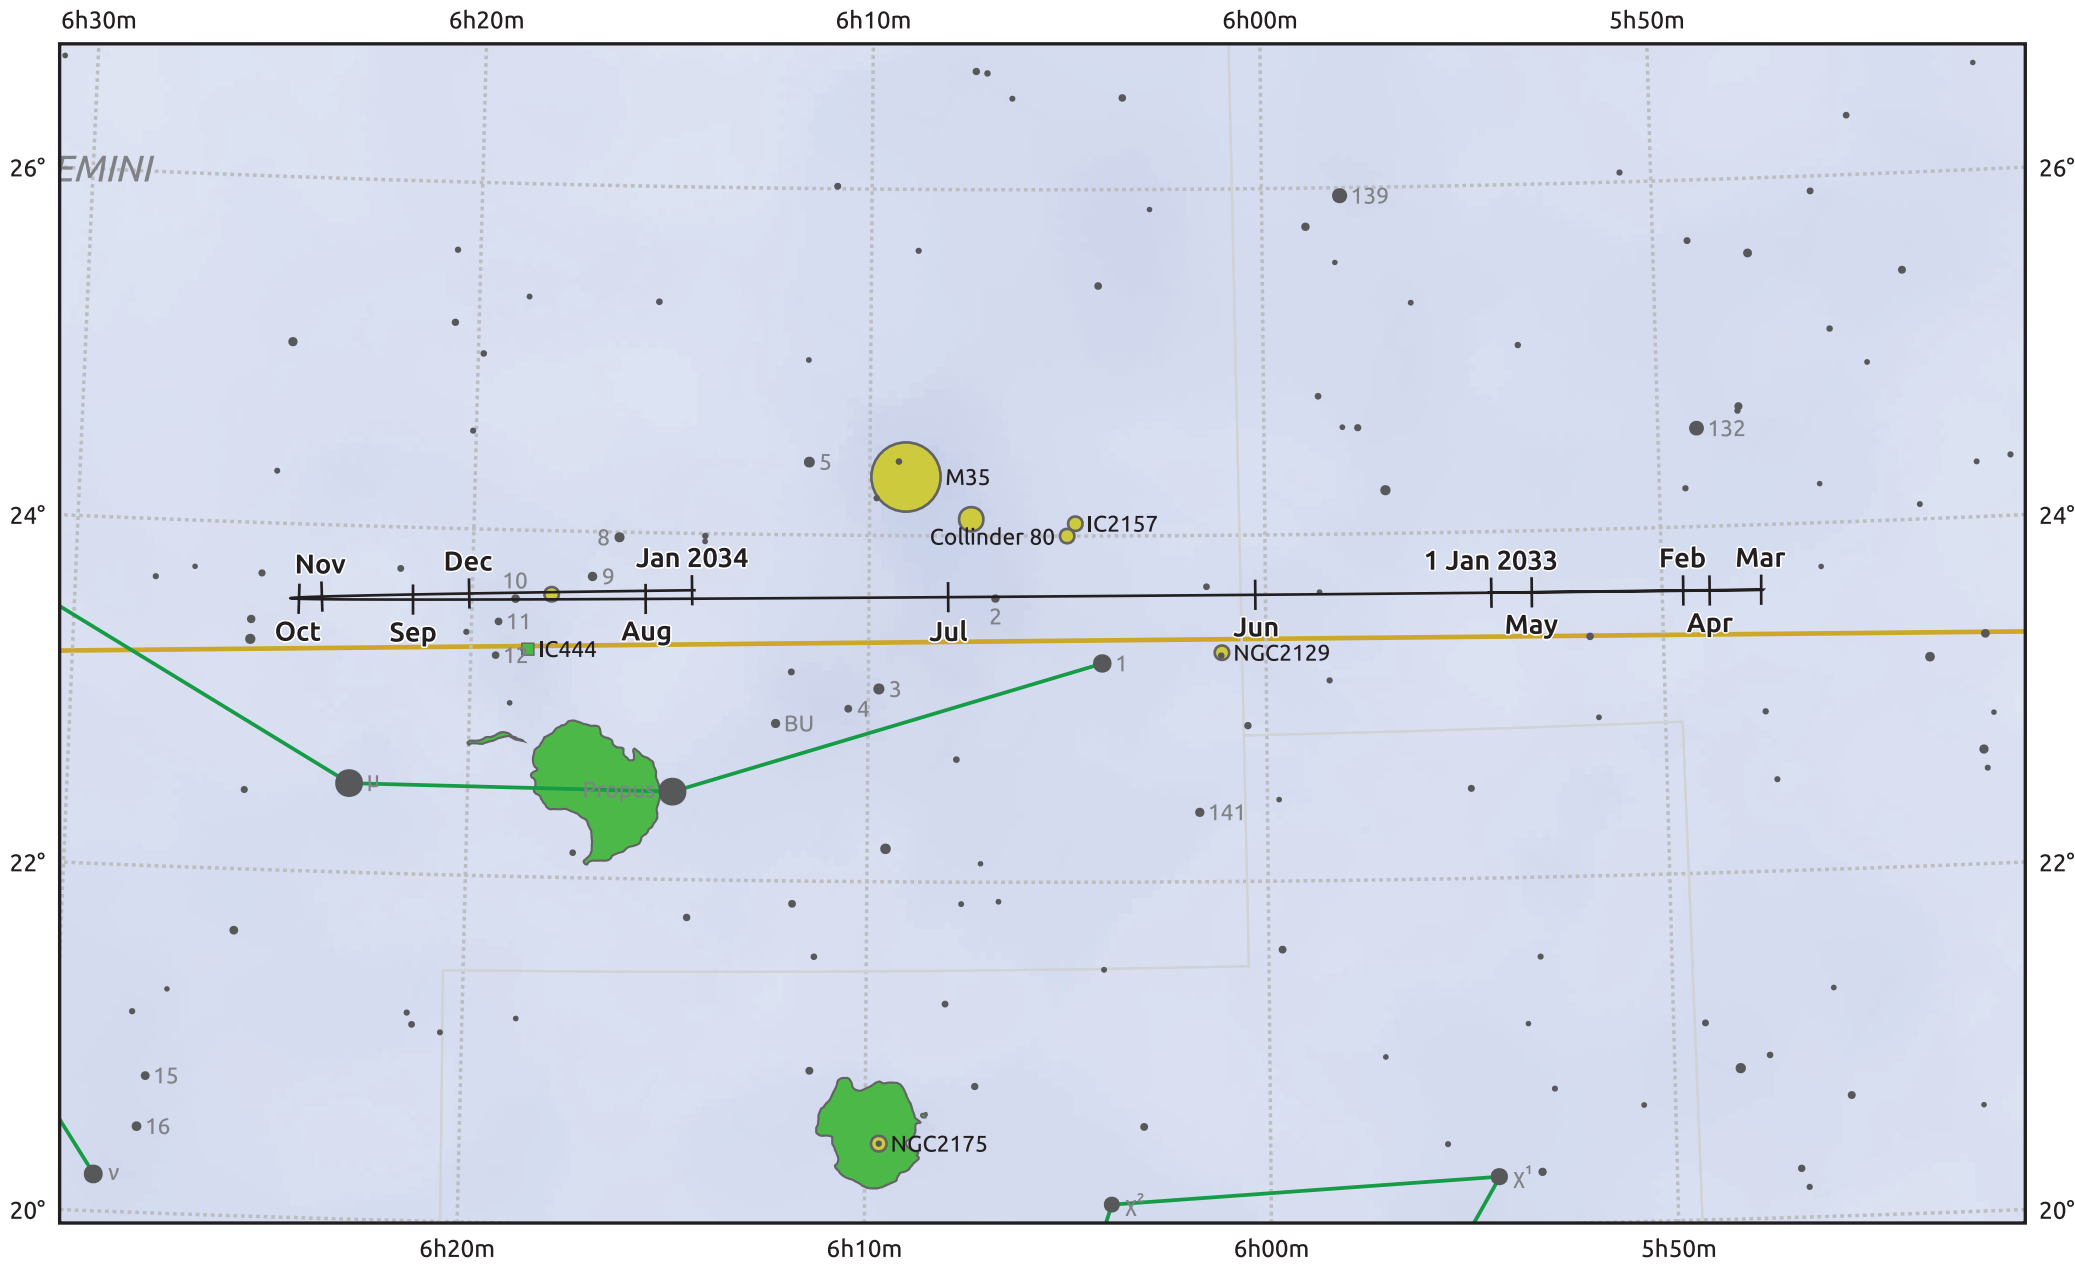

The path of Uranus in 2033

© Dominic Ford 2011–2025. Date markers placed at midnight UTC. Downloaded from <https://in-the-sky.org>

Magnitude scale: • 8.0 • 7.0 • 6.0 • 5.0 • 4.0 • 3.0 • 2.0

— Ecliptic Plane

- Galaxy
- Bright nebula
- Open cluster
- ⊕ Globular cluster
- ◆ Planetary nebula

Date	Mag	Angular size
2033 Jan 1	5.5	3.9"
2033 Apr 1	5.6	3.7"
2033 Jul 1	5.7	3.5"
2033 Oct 1	5.6	3.7"
2034 Jan 1	5.5	3.9"