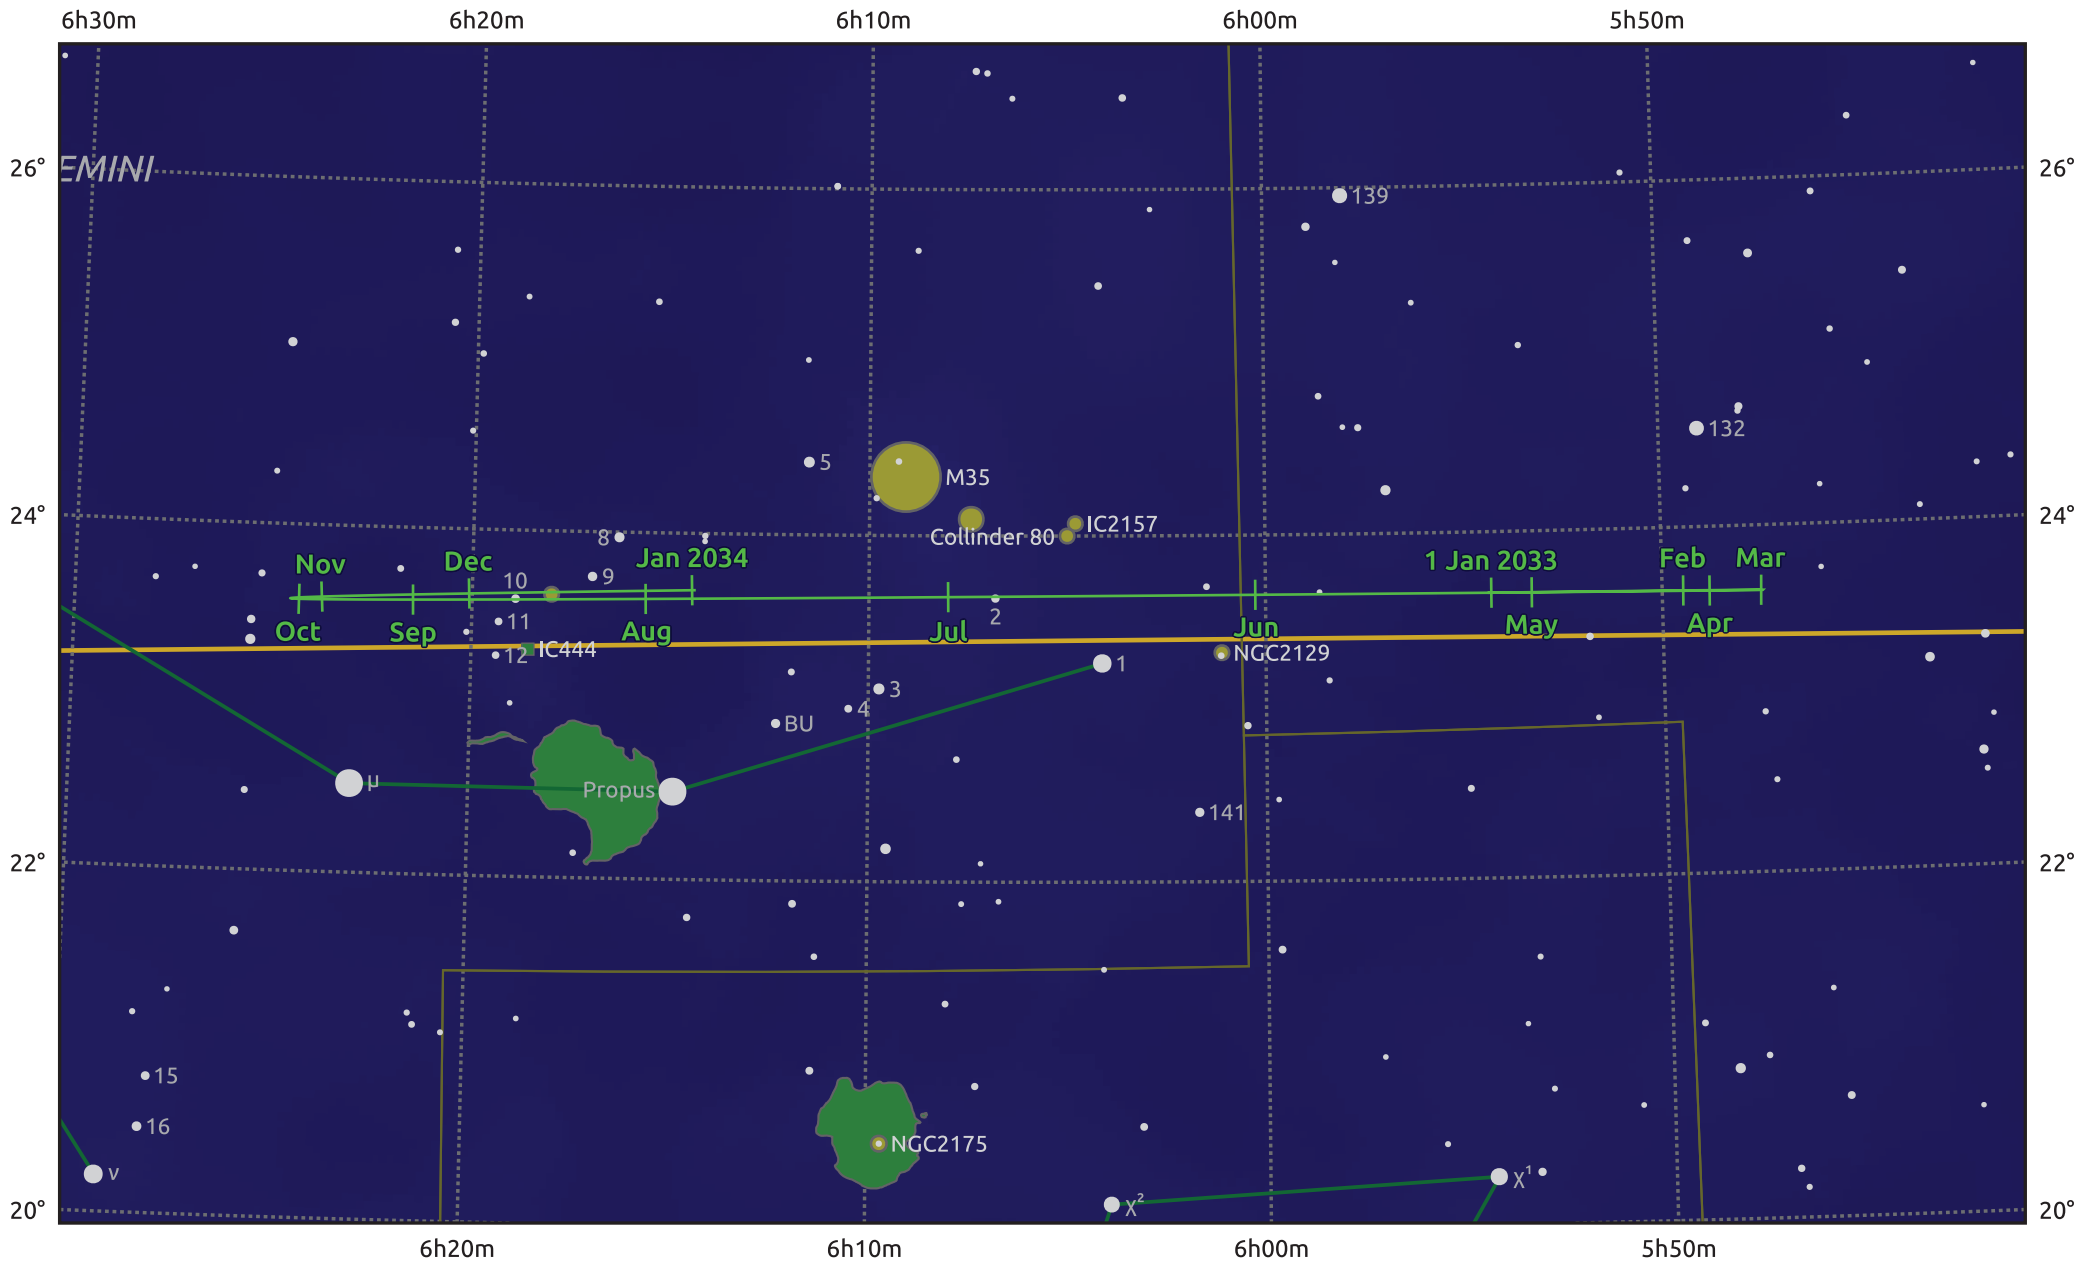

The path of Uranus in 2033

© Dominic Ford 2011–2025. Date markers placed at midnight UTC. Downloaded from <https://in-the-sky.org>

Magnitude scale: • 8.0 • 7.0 • 6.0 • 5.0 • 4.0 • 3.0 • 2.0

— Ecliptic Plane

- Galaxy
- Bright nebula
- Open cluster
- Globular cluster
- Planetary nebula

Date	Mag	Angular size
2033 Jan 1	5.5	3.9"
2033 Apr 1	5.6	3.7"
2033 Jul 1	5.7	3.5"
2033 Oct 1	5.6	3.7"
2034 Jan 1	5.5	3.9"