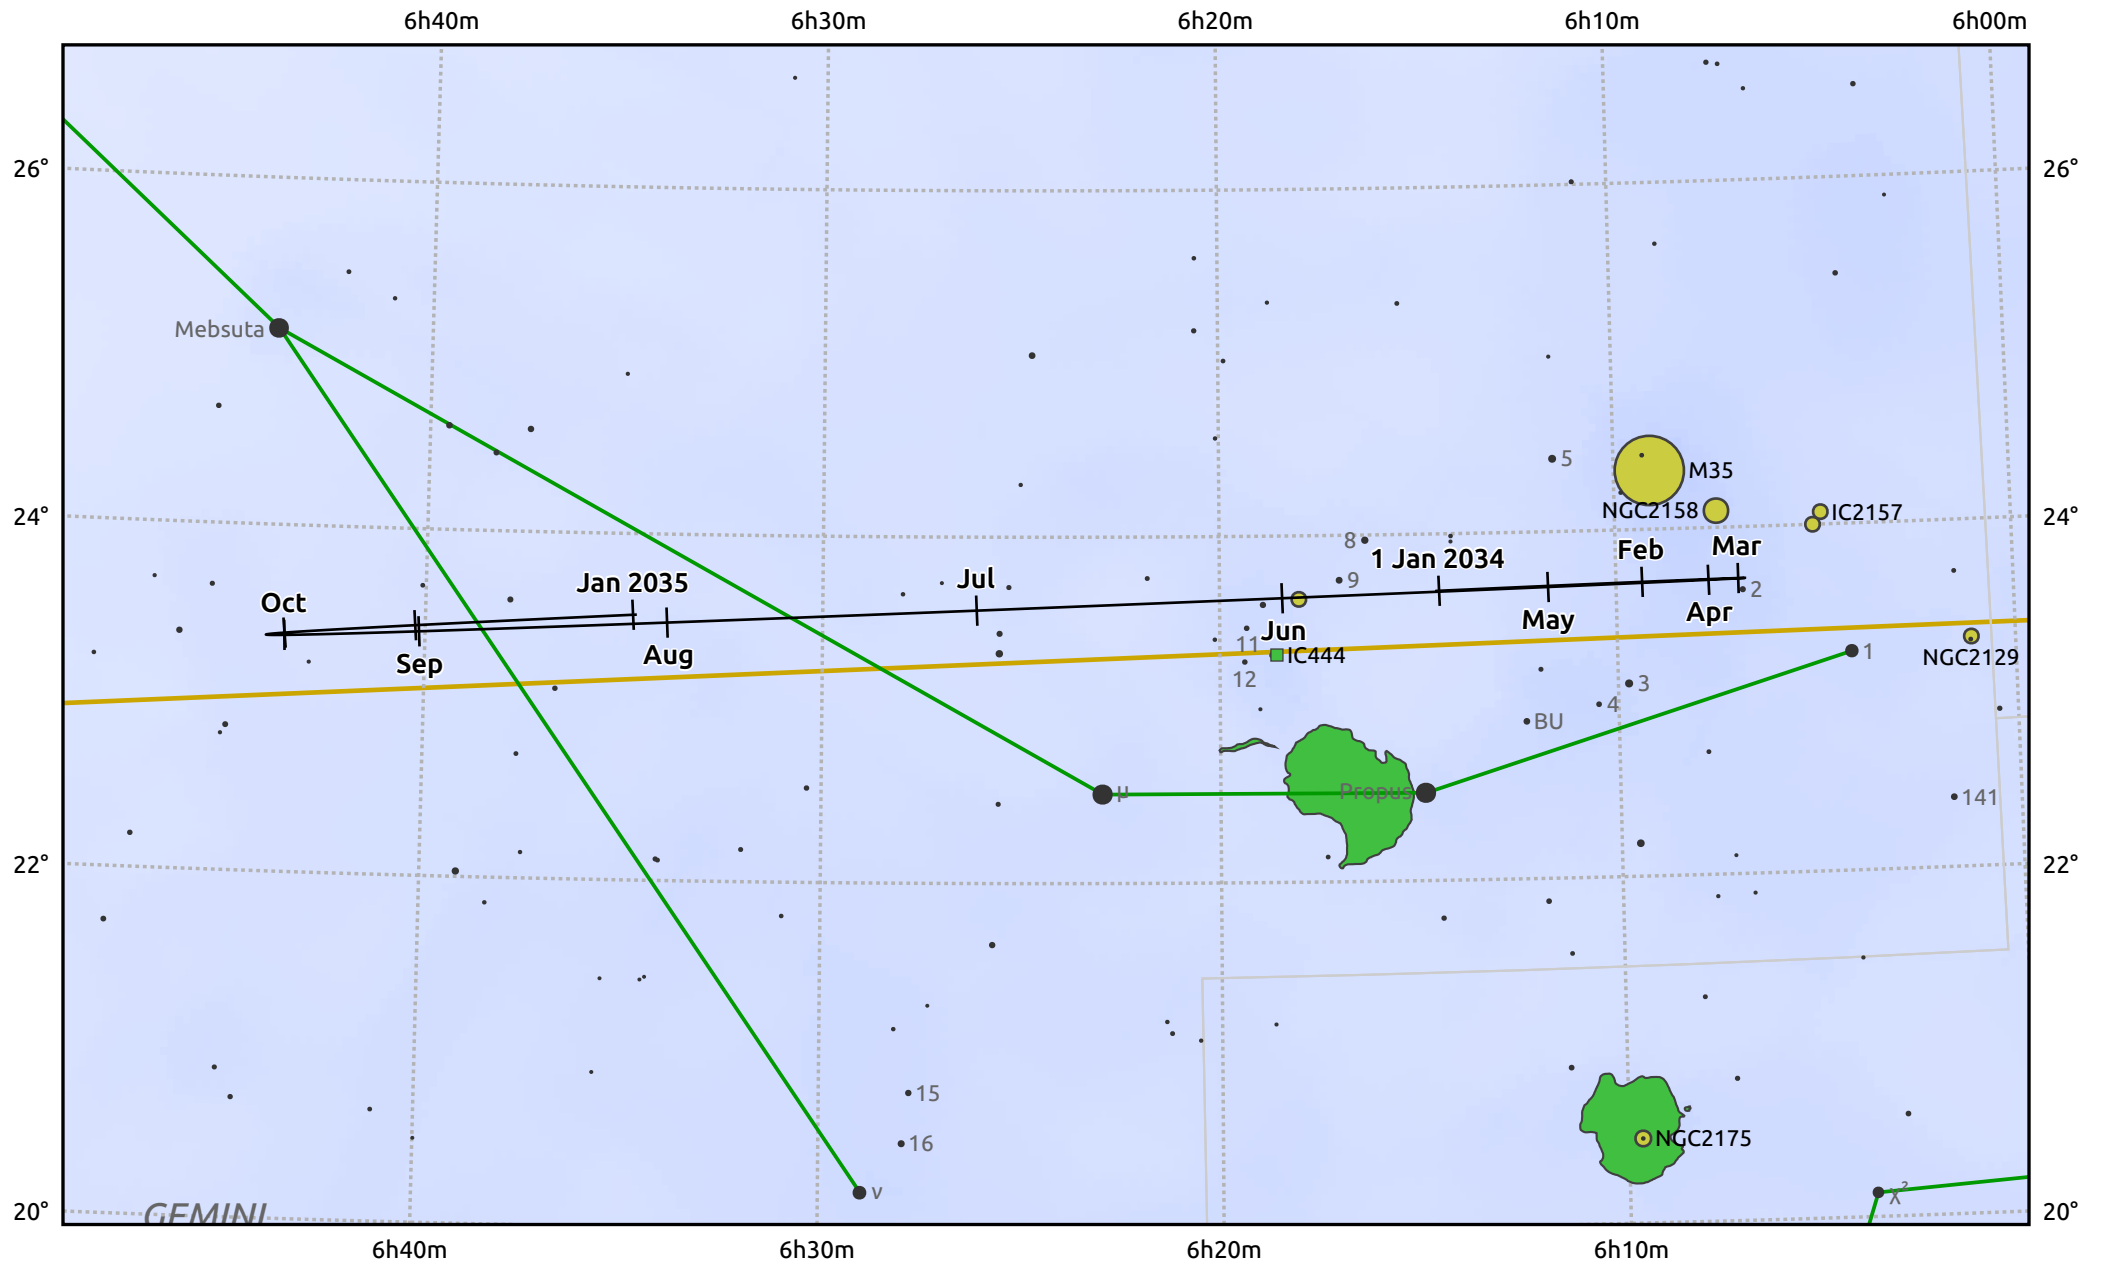

The path of Uranus in 2034

© Dominic Ford 2011–2025. Date markers placed at midnight UTC. Downloaded from <https://in-the-sky.org>

Magnitude scale: · 8.0 · 7.0 · 6.0 · 5.0 · 4.0 ● 3.0 ● 2.0

— Ecliptic Plane

● Galaxy ■ Bright nebula ● Open cluster ● Globular cluster ● Planetary nebula

Date	Mag	Angular size
2034 Jan 1	5.5	3.9"
2034 Apr 1	5.6	3.7"
2034 Jul 1	5.7	3.5"
2034 Oct 1	5.6	3.7"
2035 Jan 1	5.5	3.9"