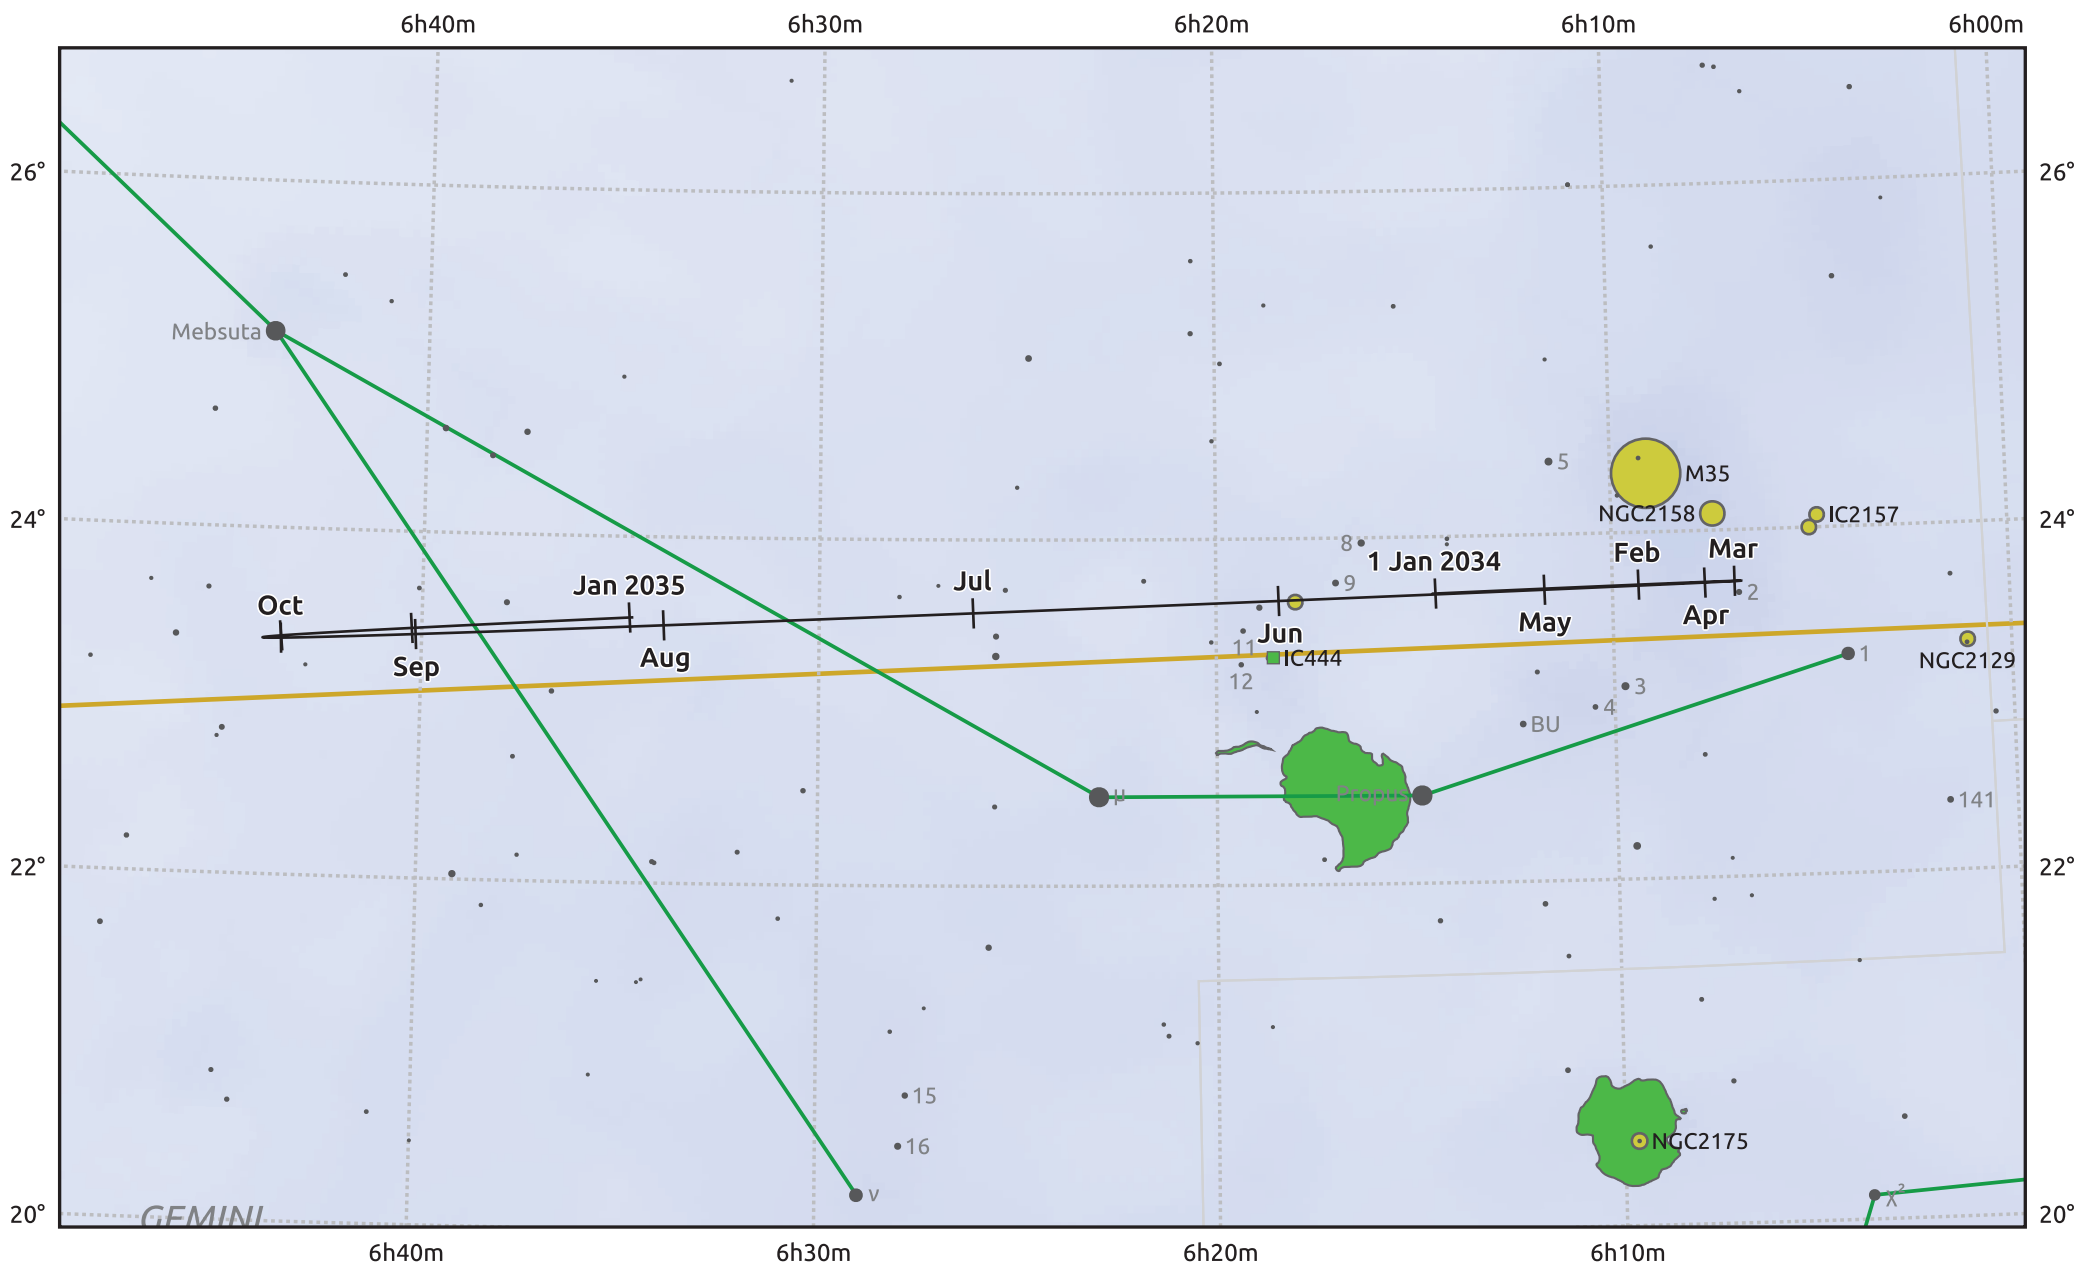

The path of Uranus in 2024

© Dominic Ford 2011–2025. Date markers placed at midnight UTC. Downloaded from <https://in-the-sky.org>

Magnitude scale: 8.0 7.0 6.0 5.0 4.0 3.0 2.0

Ecliptic Plane

- Galaxy
- Bright nebula
- Open cluster
- Globular cluster
- Planetary nebula

Date	Mag	Angular size
2024 Jan 1	5.5	3.9"
2024 Apr 1	5.6	3.7"
2024 Jul 1	5.7	3.5"
2024 Oct 1	5.6	3.7"
2025 Jan 1	5.5	3.9"