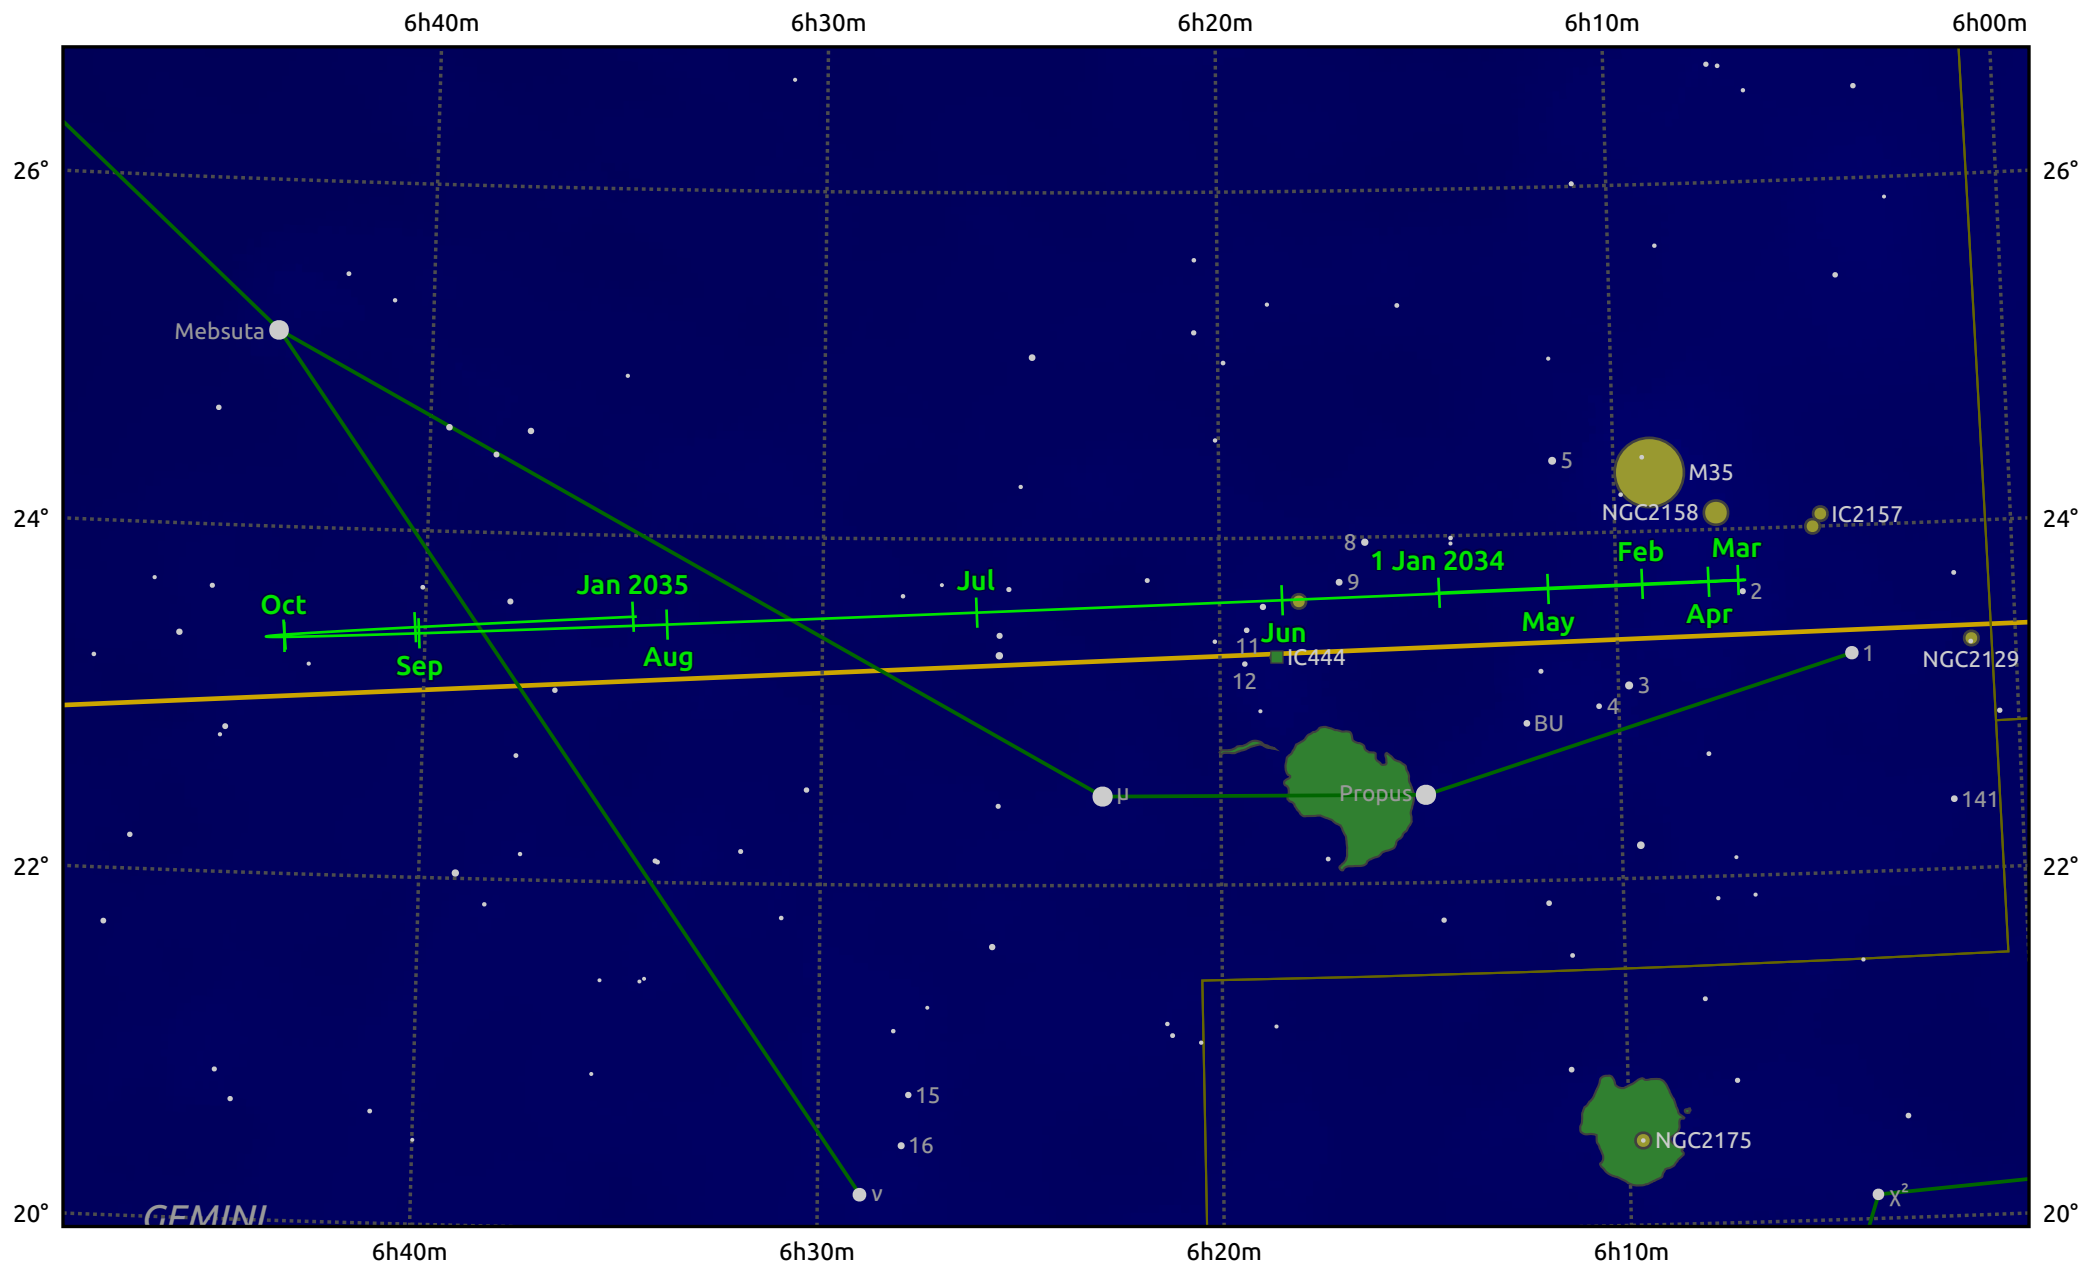

The path of Uranus in 2034

© Dominic Ford 2011–2025. Date markers placed at midnight UTC. Downloaded from <https://in-the-sky.org>

Magnitude scale: • 8.0 • 7.0 • 6.0 • 5.0 • 4.0 • 3.0 • 2.0

— Ecliptic Plane

● Galaxy
 ■ Bright nebula
 ● Open cluster
 ⊕ Globular cluster
 ⊕ Planetary nebula

Date	Mag	Angular size
2034 Jan 1	5.5	3.9"
2034 Apr 1	5.6	3.7"
2034 Jul 1	5.7	3.5"
2034 Oct 1	5.6	3.7"
2035 Jan 1	5.5	3.9"