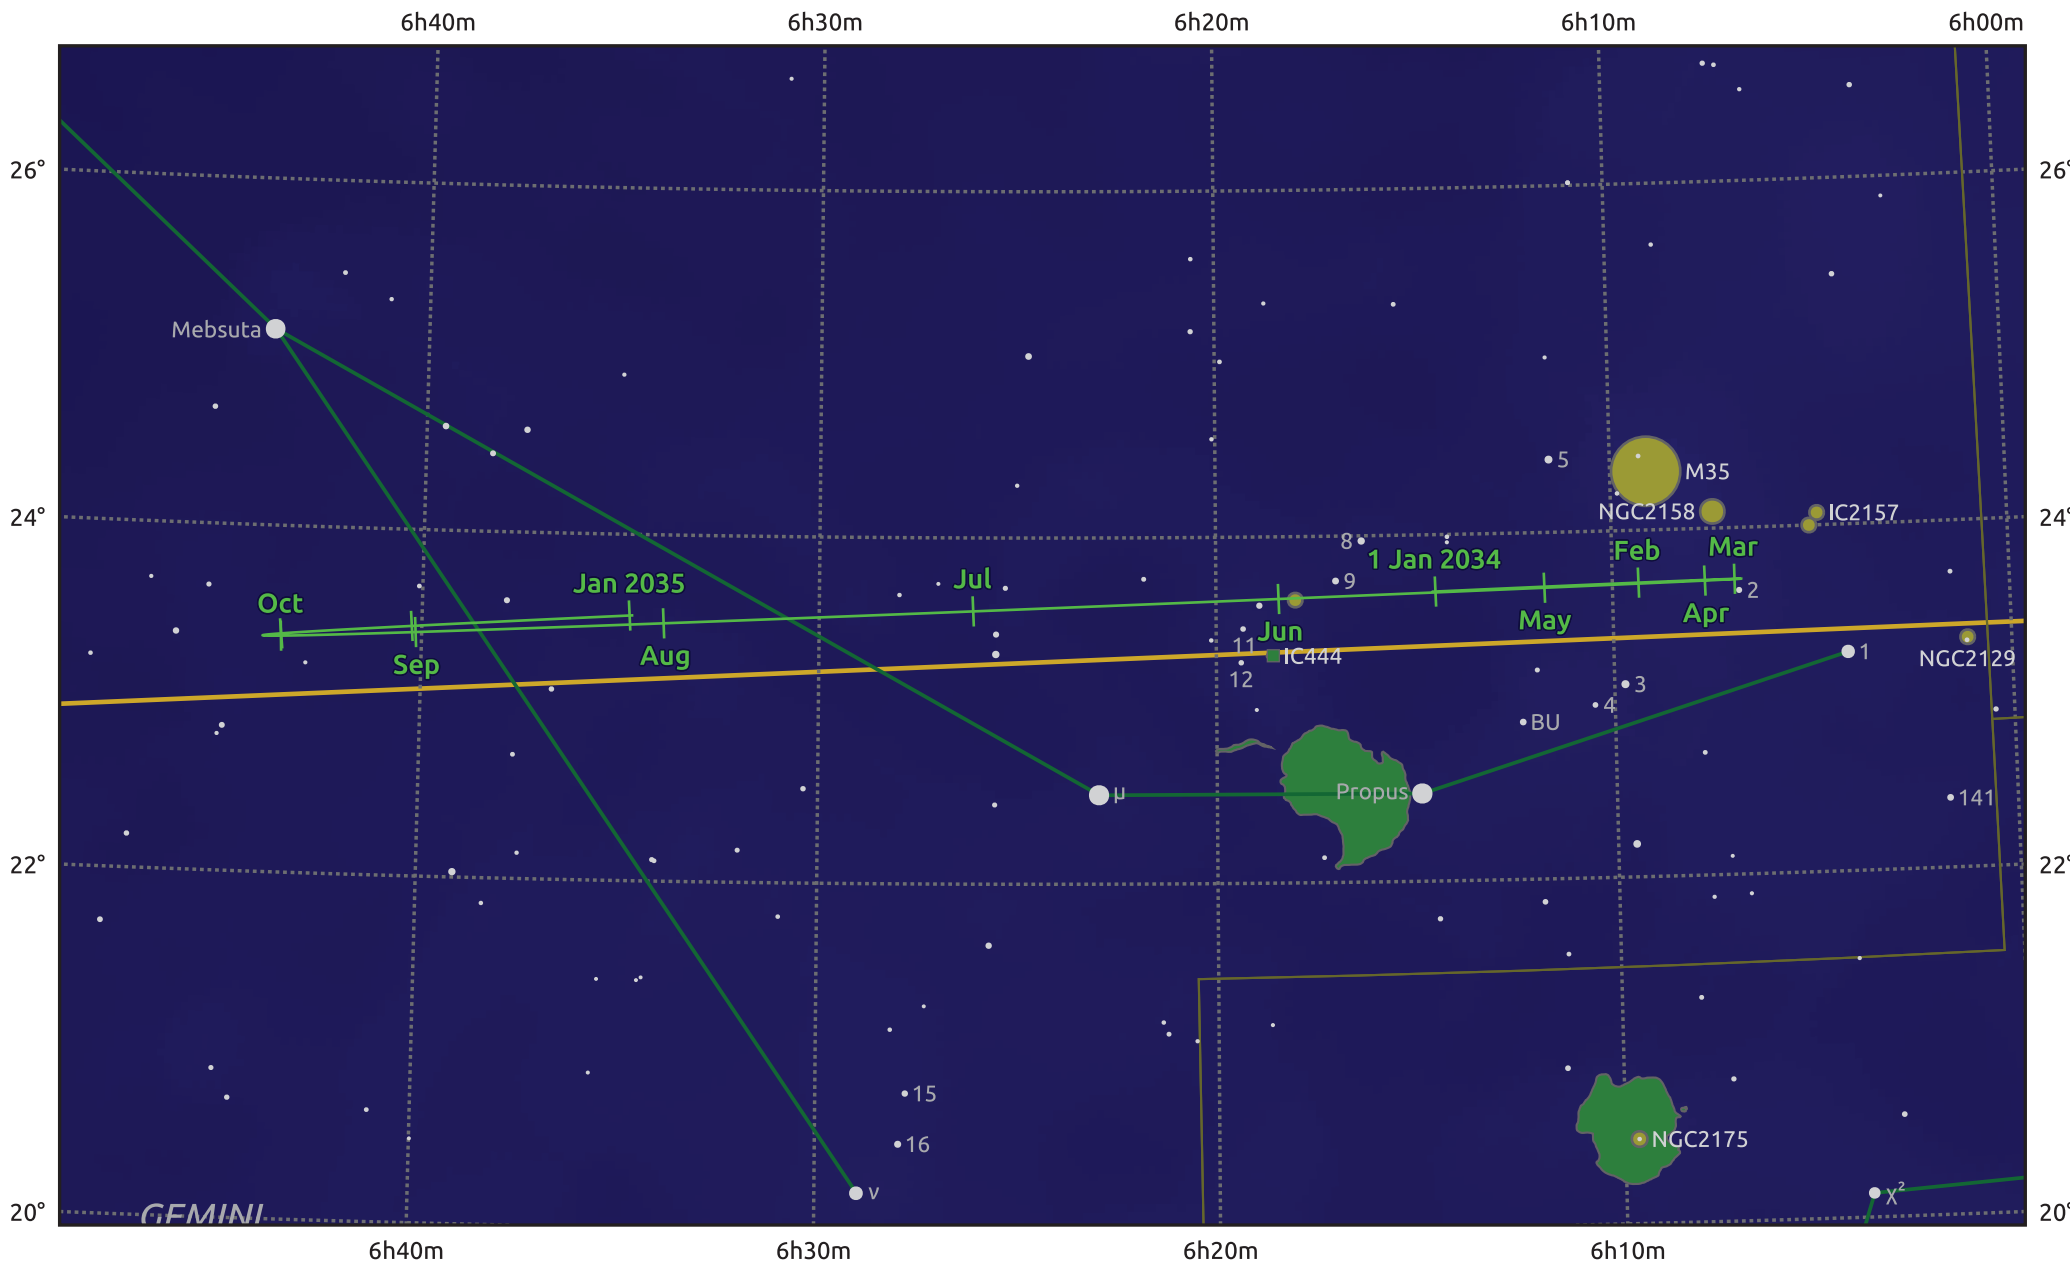

The path of Uranus in 2024

© Dominic Ford 2011–2025. Date markers placed at midnight UTC. Downloaded from <https://in-the-sky.org>

Magnitude scale: • 8.0 • 7.0 • 6.0 • 5.0 • 4.0 • 3.0 • 2.0

— Ecliptic Plane

- Galaxy
- Bright nebula
- Open cluster
- Globular cluster
- Planetary nebula

Date	Mag	Angular size
2024 Jan 1	5.5	3.9"
2024 Apr 1	5.6	3.7"
2024 Jul 1	5.7	3.5"
2024 Oct 1	5.6	3.7"
2025 Jan 1	5.5	3.9"