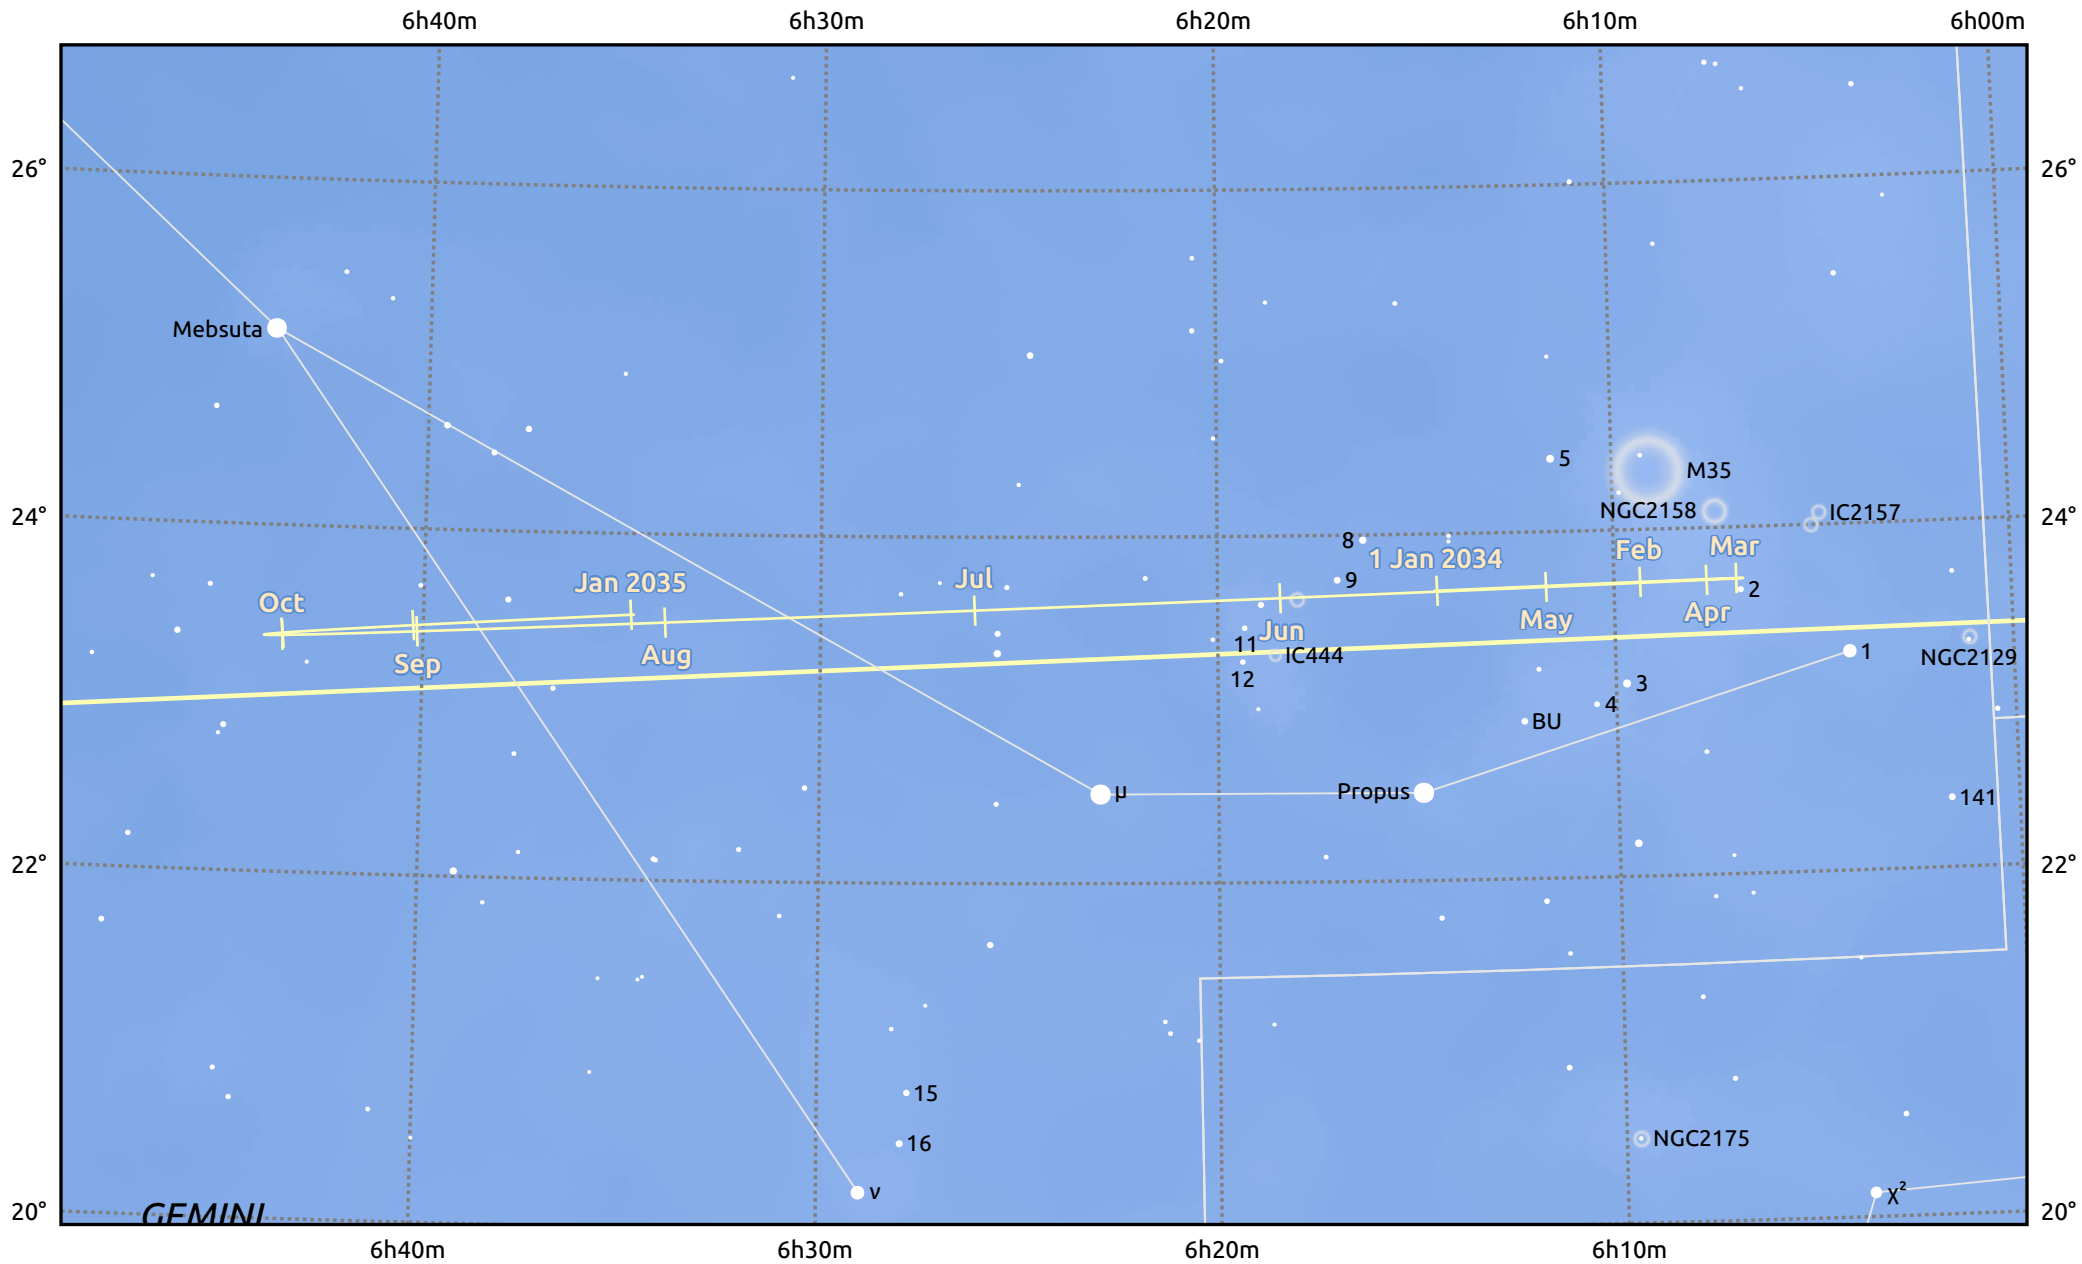

The path of Uranus in 2034

© Dominic Ford 2011–2025. Date markers placed at midnight UTC. Downloaded from <https://in-the-sky.org>

Magnitude scale: ● 8.0 ● 7.0 ● 6.0 ● 5.0 ● 4.0 ● 3.0 ● 2.0

— Ecliptic Plane

Galaxy Bright nebula Open cluster Globular cluster Planetary nebula

Date	Mag	Angular size
2034 Jan 1	5.5	3.9"
2034 Apr 1	5.6	3.7"
2034 Jul 1	5.7	3.5"
2034 Oct 1	5.6	3.7"
2035 Jan 1	5.5	3.9"