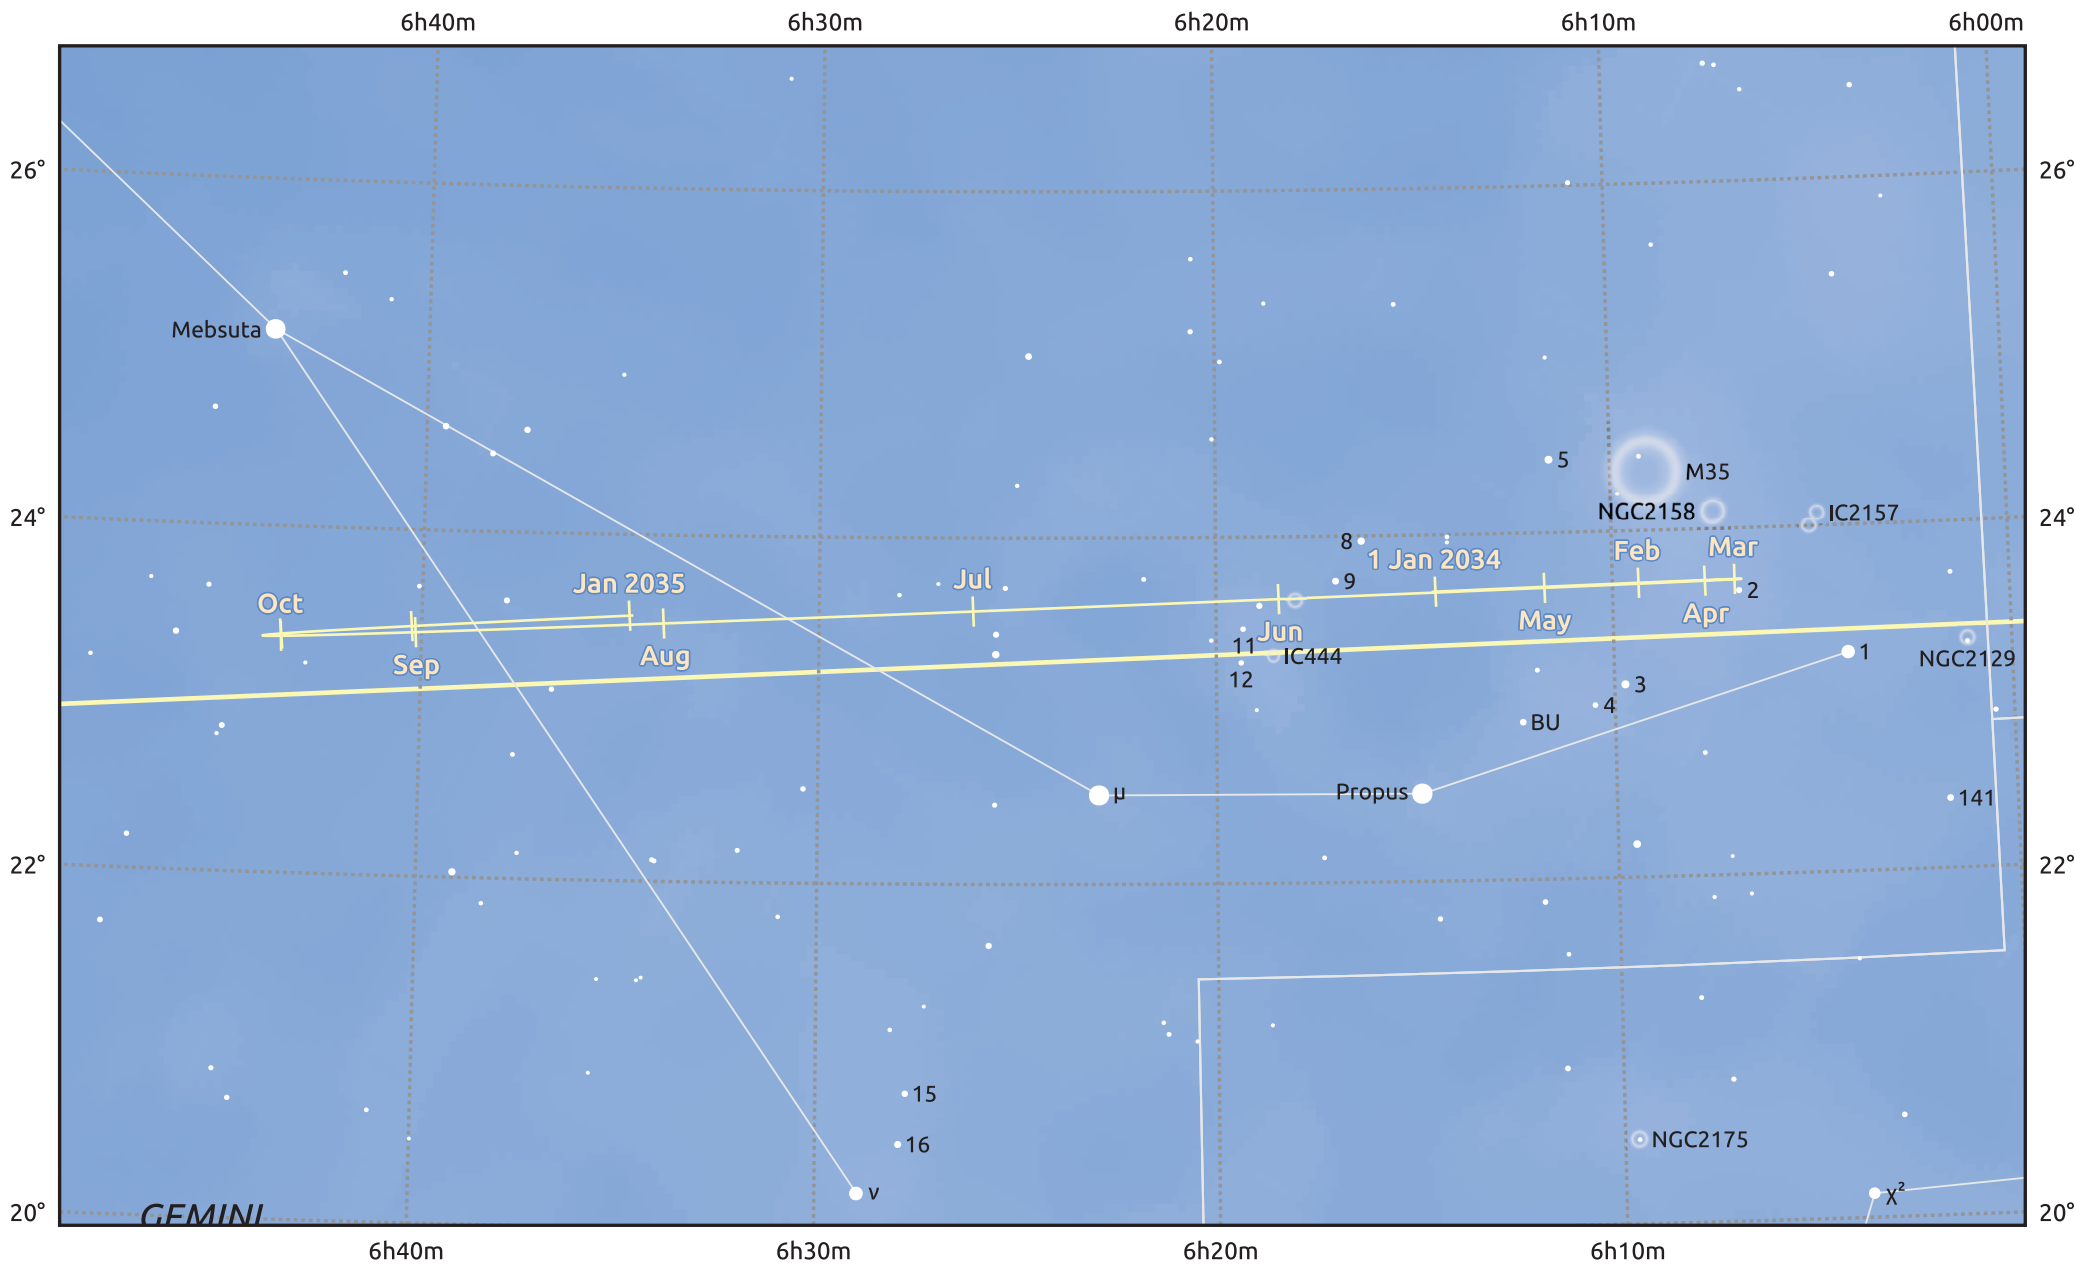

The path of Uranus in 2034

© Dominic Ford 2011–2025. Date markers placed at midnight UTC. Downloaded from <https://in-the-sky.org>

Magnitude scale: \cdot 8.0 \cdot 7.0 \cdot 6.0 \cdot 5.0 \bullet 4.0 \bullet 3.0 \bullet 2.0

— Ecliptic Plane

Galaxy Bright nebula Open cluster Globular cluster Planetary nebula

Date	Mag	Angular size
2034 Jan 1	5.5	3.9"
2034 Apr 1	5.6	3.7"
2034 Jul 1	5.7	3.5"
2034 Oct 1	5.6	3.7"
2035 Jan 1	5.5	3.9"