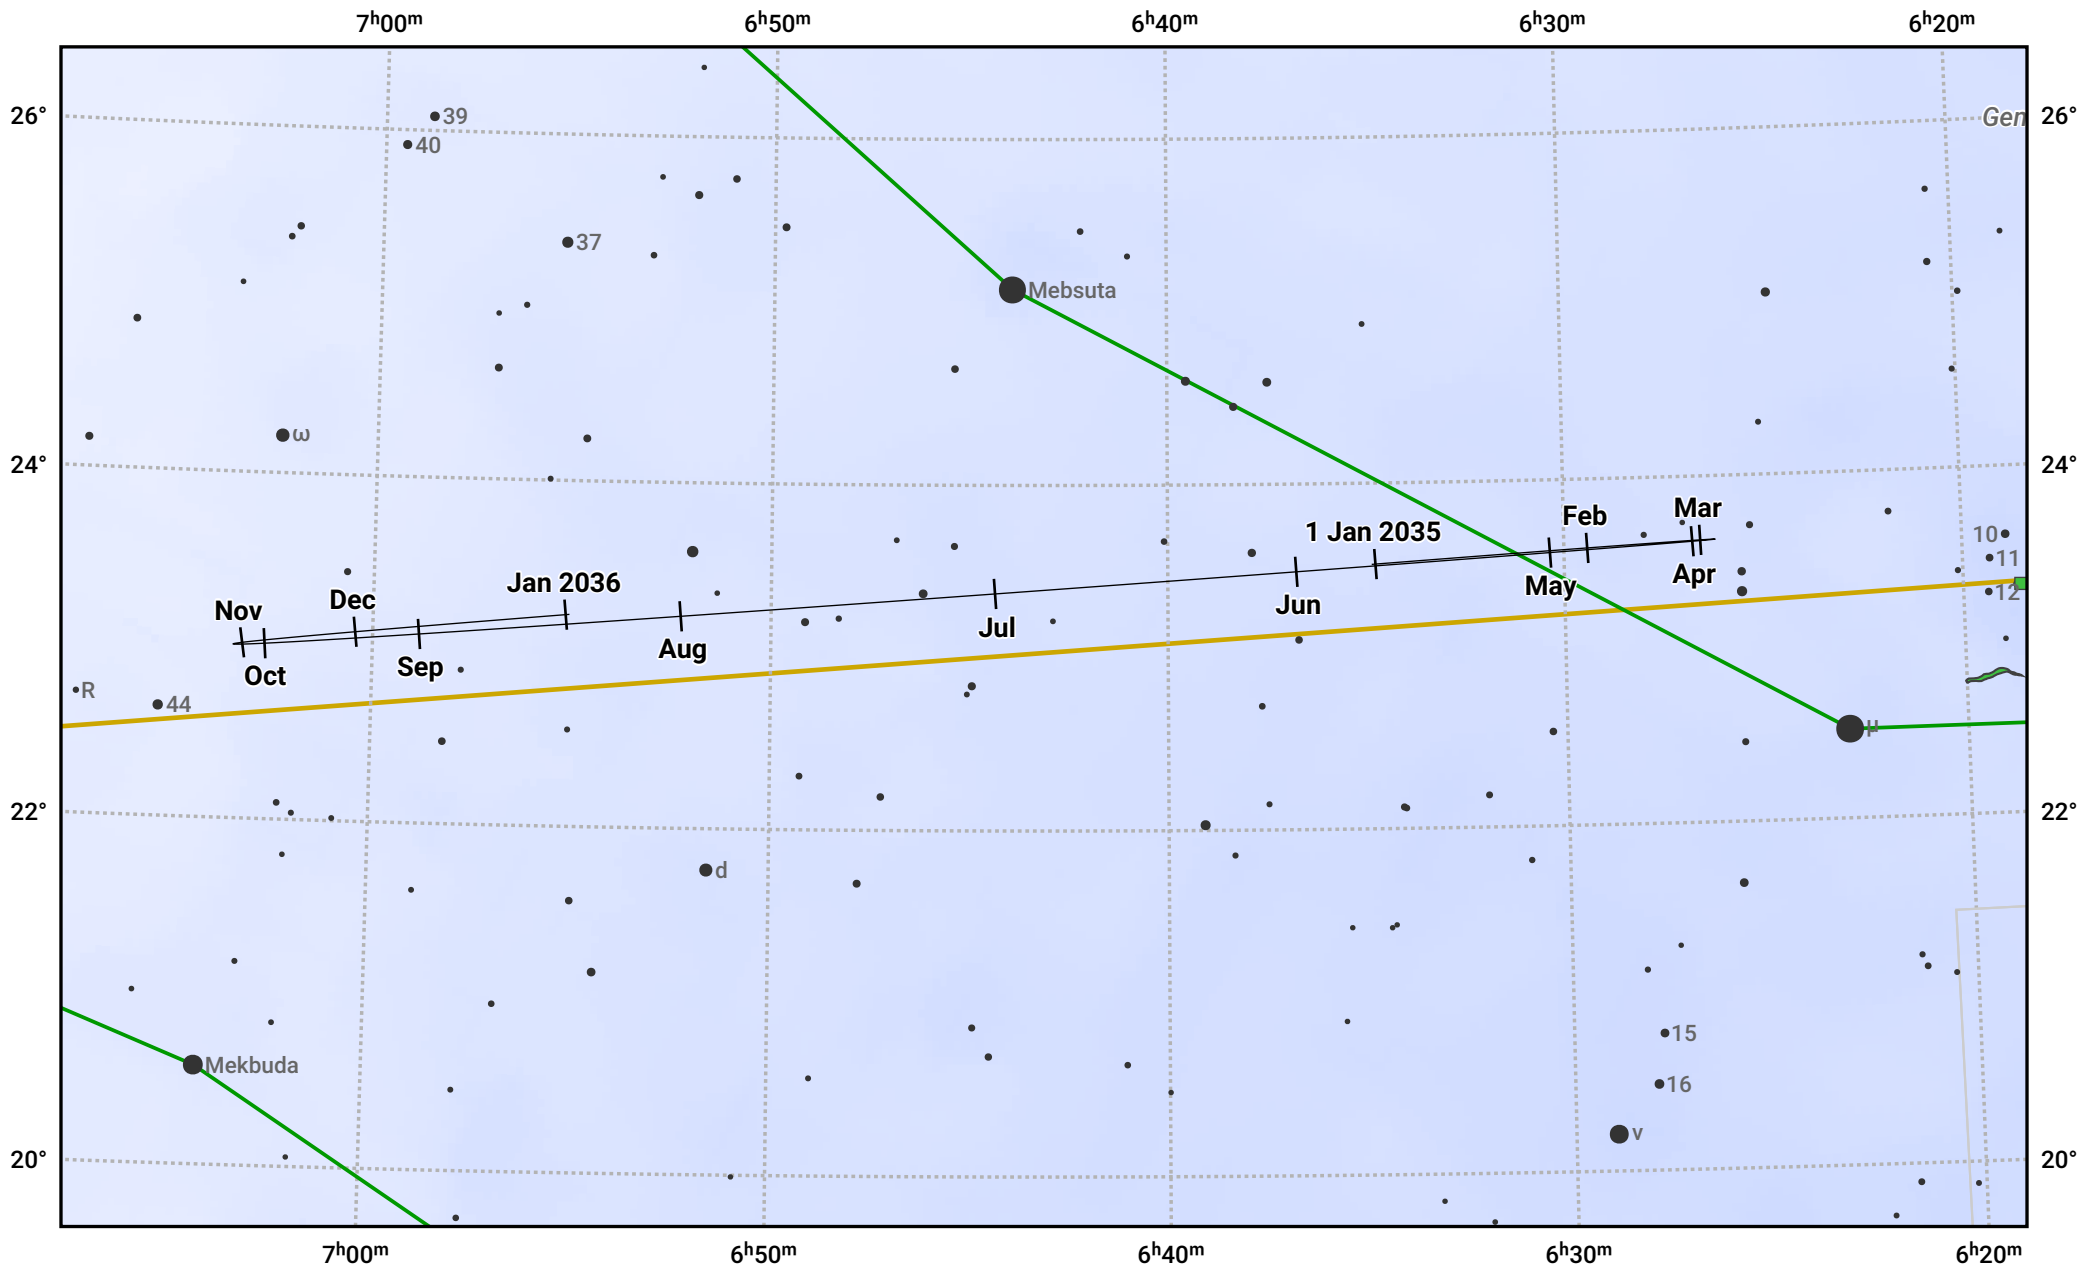

# The path of Uranus in 2035

© Dominic Ford 2011–2023. Date markers placed at midnight UTC. Downloaded from <https://in-the-sky.org>

Magnitude scale: ● 8.0 ● 7.0 ● 6.0 ● 5.0 ● 4.0 ● 3.0 ● 2.0

— Ecliptic Plane

● Galaxy ● Bright nebula ● Open cluster ● Globular cluster

Date	Mag	Angular size
2035 Jan 1	5.5	3.9"
2035 Apr 1	5.6	3.7"
2035 Jul 1	5.7	3.5"
2035 Oct 1	5.6	3.7"
2036 Jan 1	5.5	3.9"