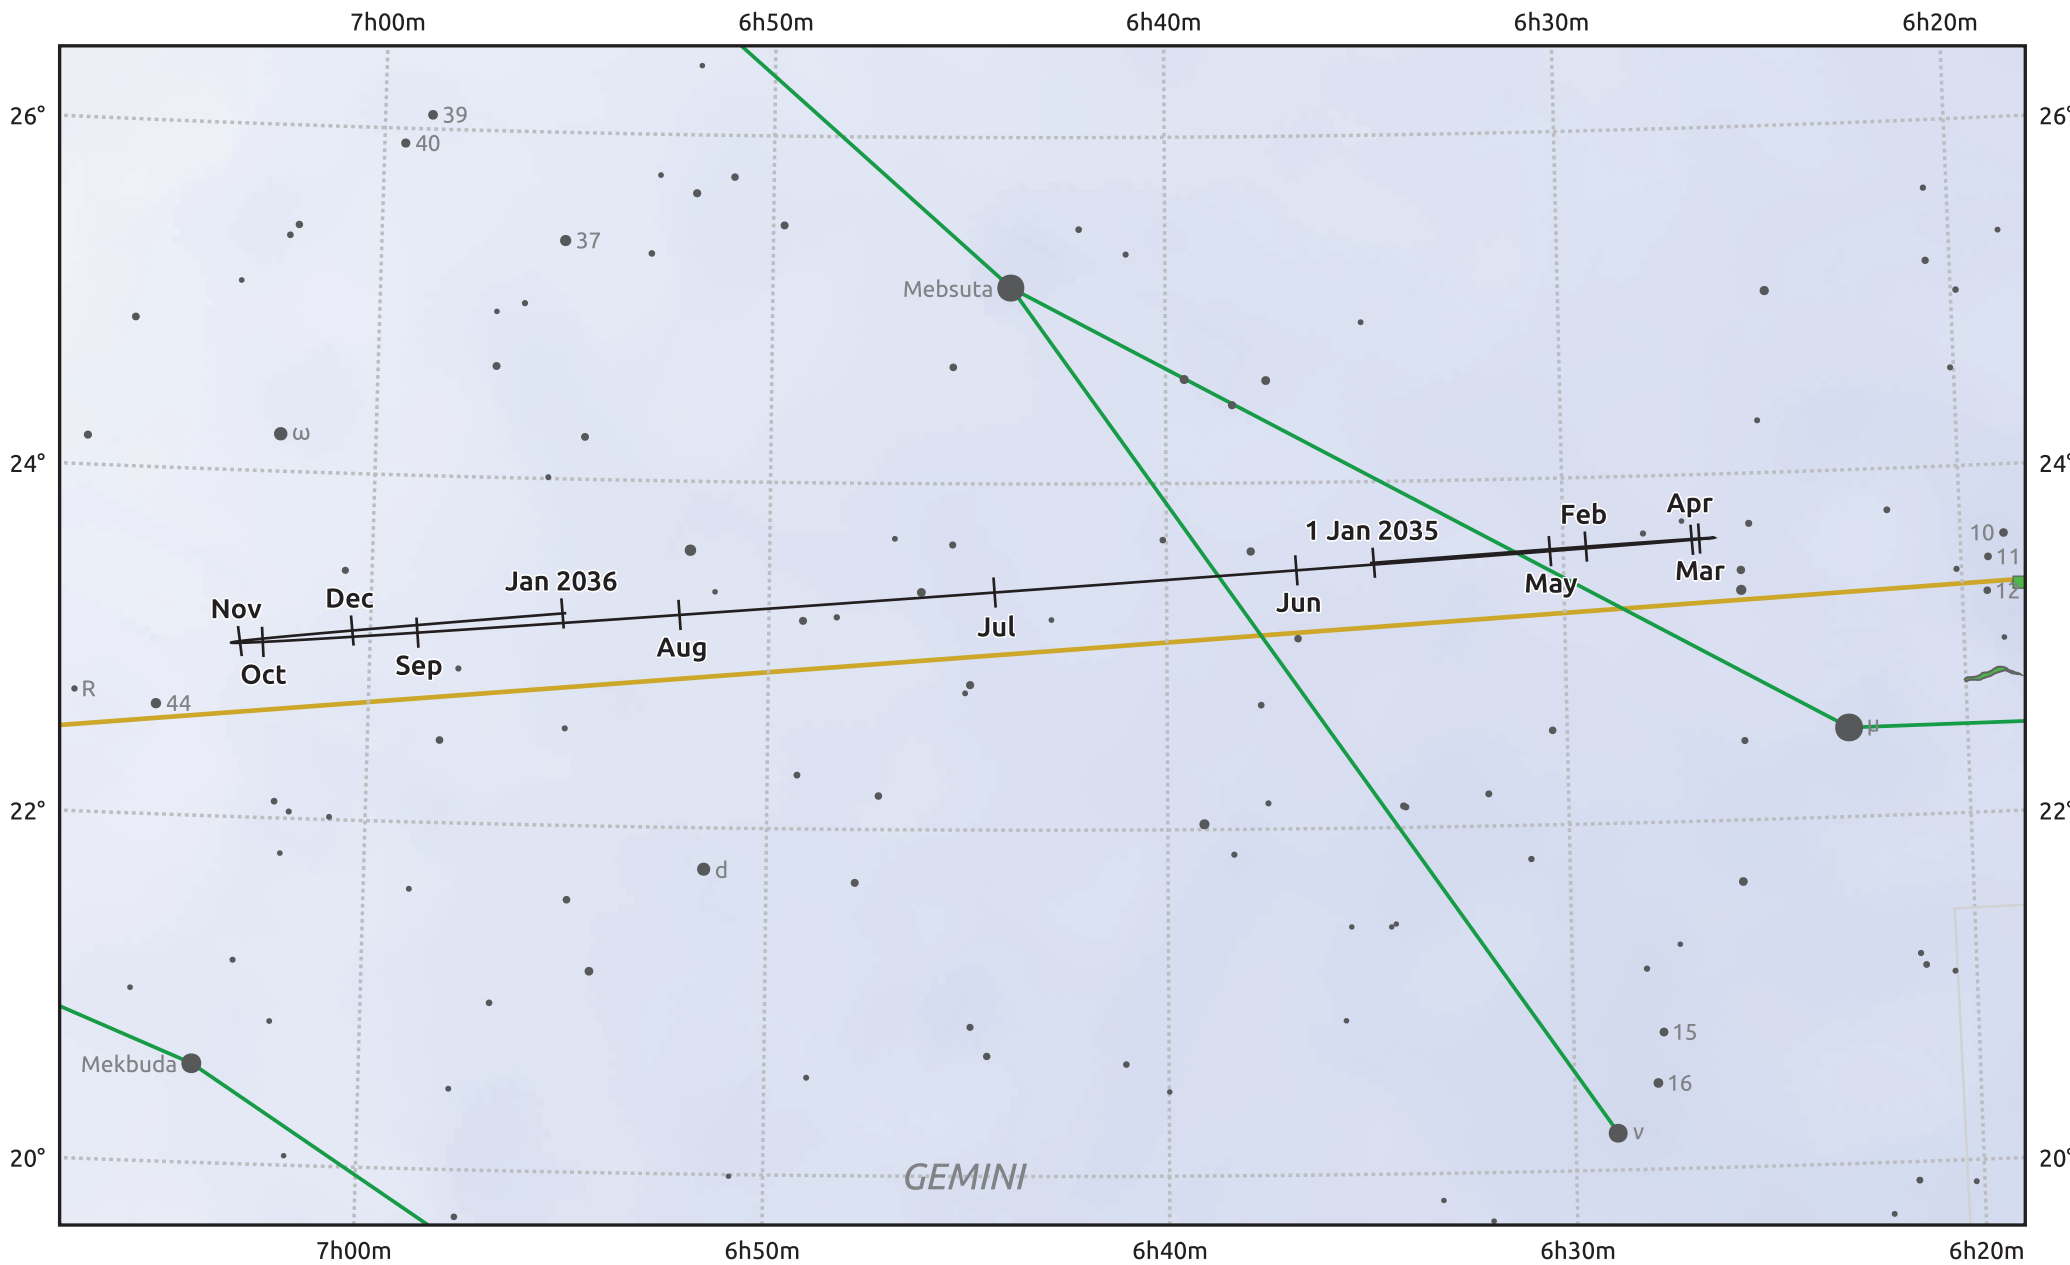

The path of Uranus in 2035

© Dominic Ford 2011–2025. Date markers placed at midnight UTC. Downloaded from <https://in-the-sky.org>

Magnitude scale: ● 8.0 ● 7.0 ● 6.0 ● 5.0 ● 4.0 ● 3.0 ● 2.0

— Ecliptic Plane

● Galaxy
 ■ Bright nebula
 ● Open cluster
 ⊕ Globular cluster
 + Planetary nebula

Date	Mag	Angular size
2035 Jan 1	5.5	3.9"
2035 Apr 1	5.6	3.7"
2035 Jul 1	5.7	3.5"
2035 Oct 1	5.6	3.7"
2036 Jan 1	5.5	3.9"