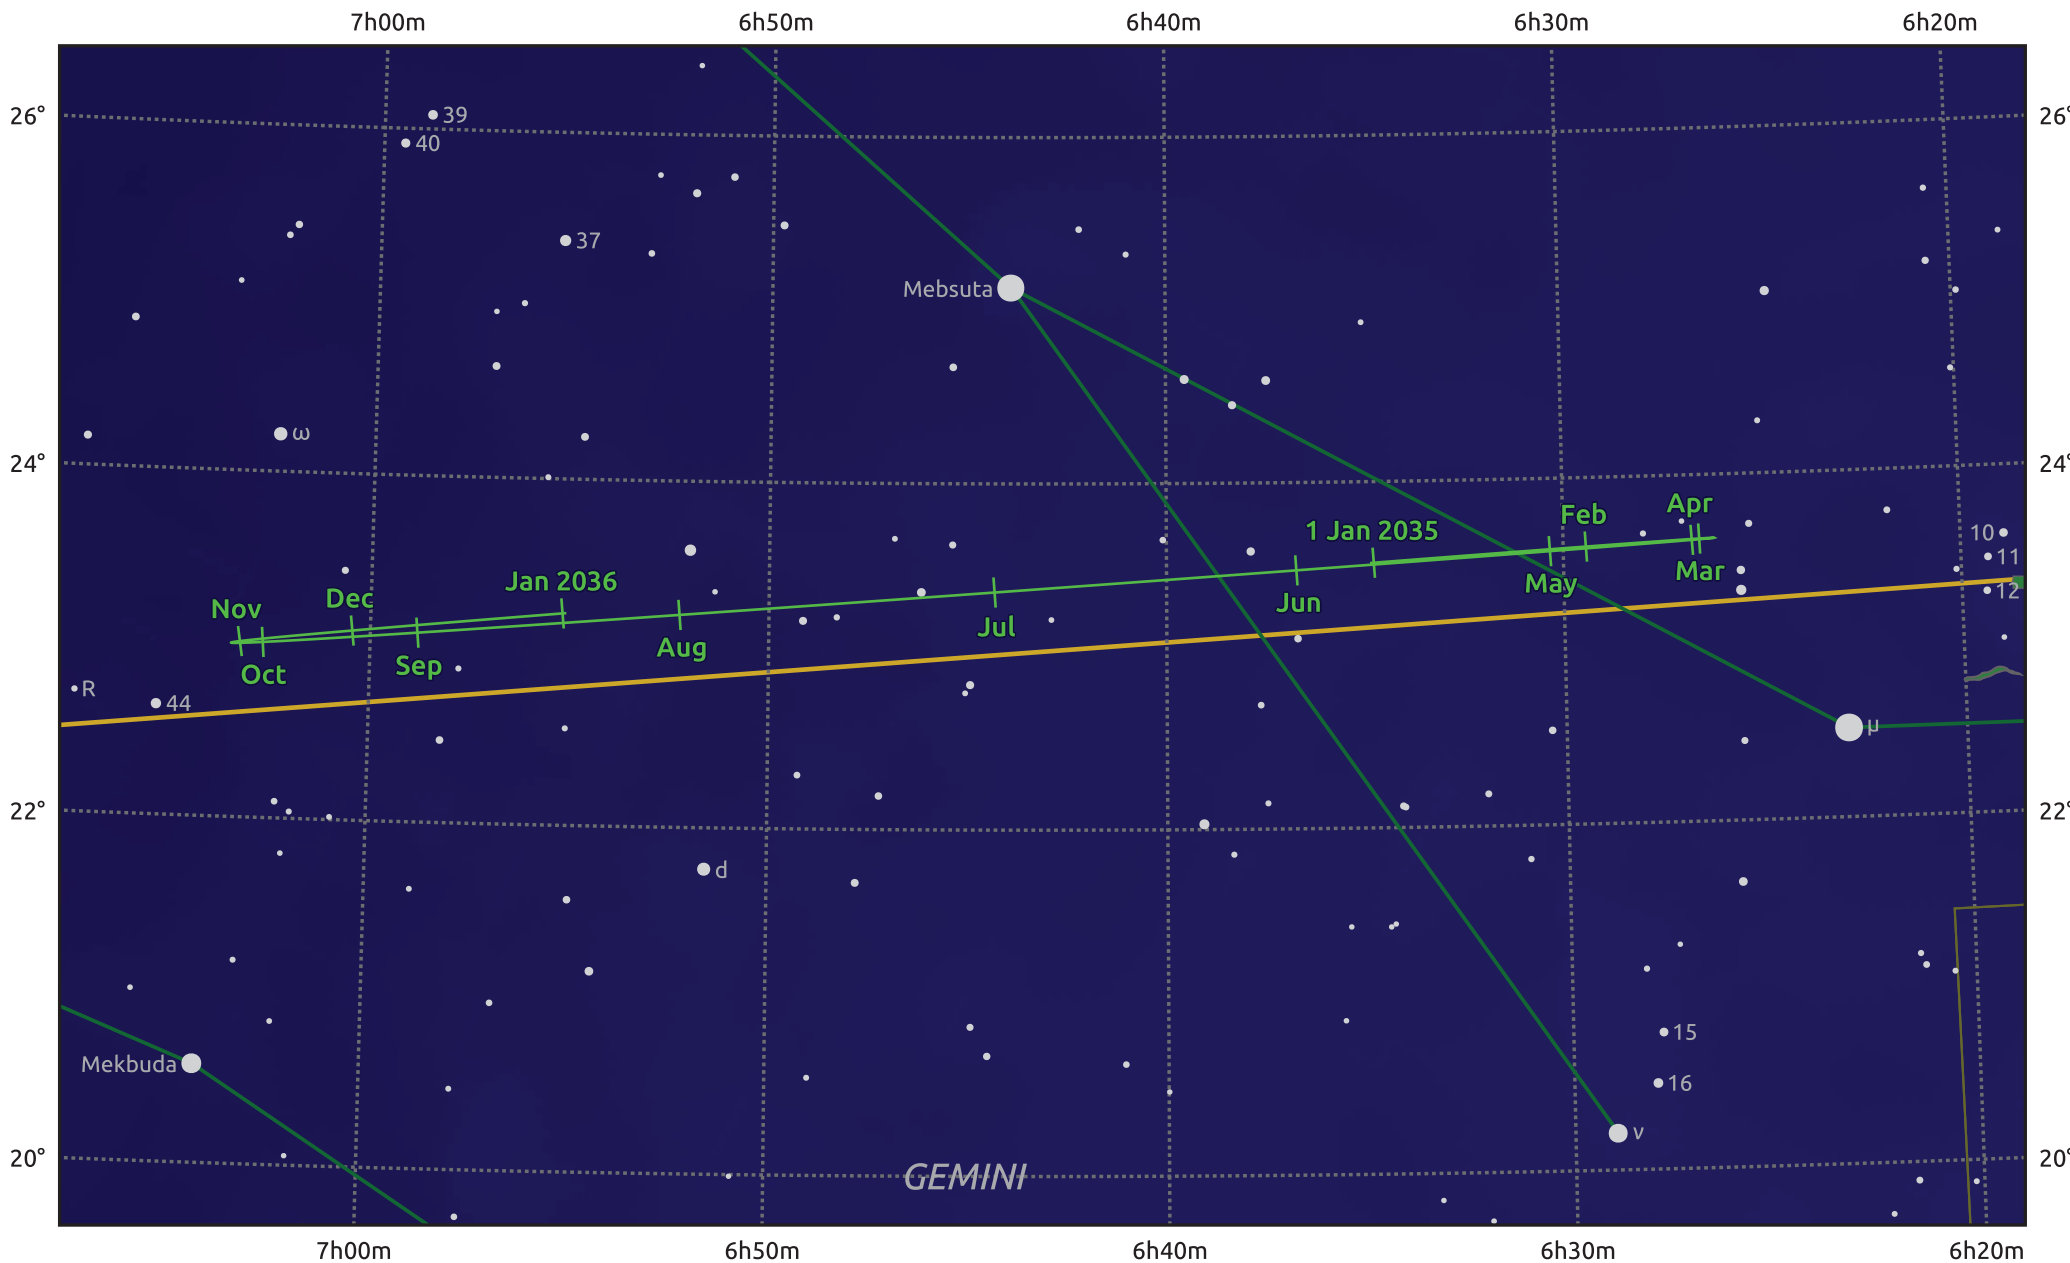

# The path of Uranus in 2035

© Dominic Ford 2011–2025. Date markers placed at midnight UTC. Downloaded from <https://in-the-sky.org>

Magnitude scale: • 8.0 • 7.0 • 6.0 • 5.0 • 4.0 • 3.0 • 2.0

— Ecliptic Plane

● Galaxy   
 ■ Bright nebula   
 ● Open cluster   
 ● Globular cluster   
 ◆ Planetary nebula

Date	Mag	Angular size
2035 Jan 1	5.5	3.9"
2035 Apr 1	5.6	3.7"
2035 Jul 1	5.7	3.5"
2035 Oct 1	5.6	3.7"
2036 Jan 1	5.5	3.9"