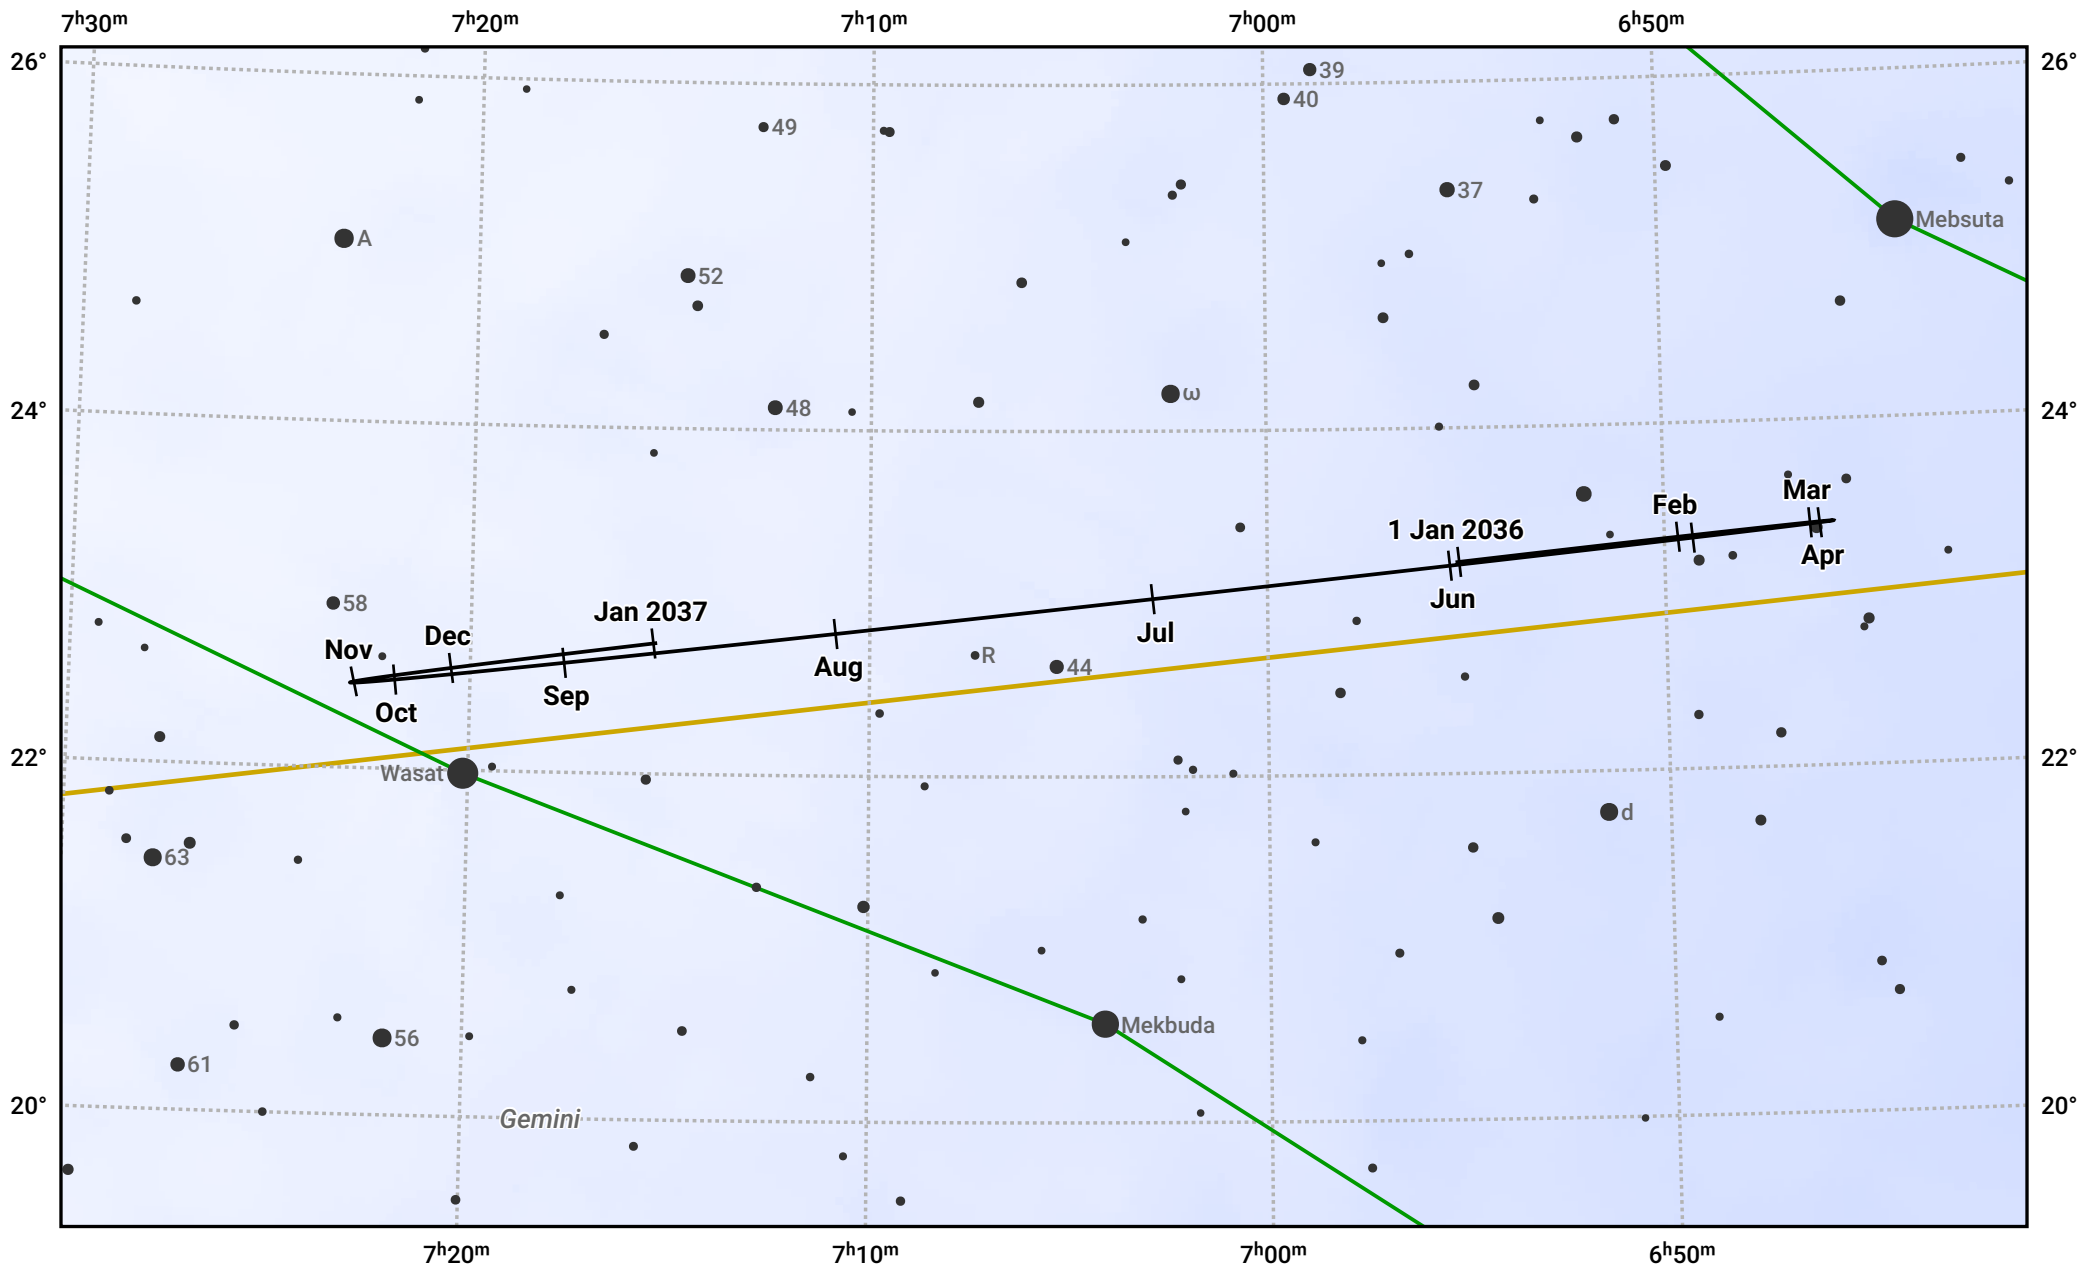

# The path of Uranus in 2036

© Dominic Ford 2011–2023. Date markers placed at midnight UTC. Downloaded from <https://in-the-sky.org>

Magnitude scale: • 8.0 • 7.0 • 6.0 • 5.0 • 4.0 • 3.0 • 2.0

— Ecliptic Plane

Galaxy    Bright nebula    Open cluster    Globular cluster

Date	Mag	Angular size
2036 Jan 1	5.5	3.9"
2036 Apr 1	5.6	3.7"
2036 Jul 1	5.7	3.6"
2036 Oct 1	5.6	3.7"
2037 Jan 1	5.4	4.0"