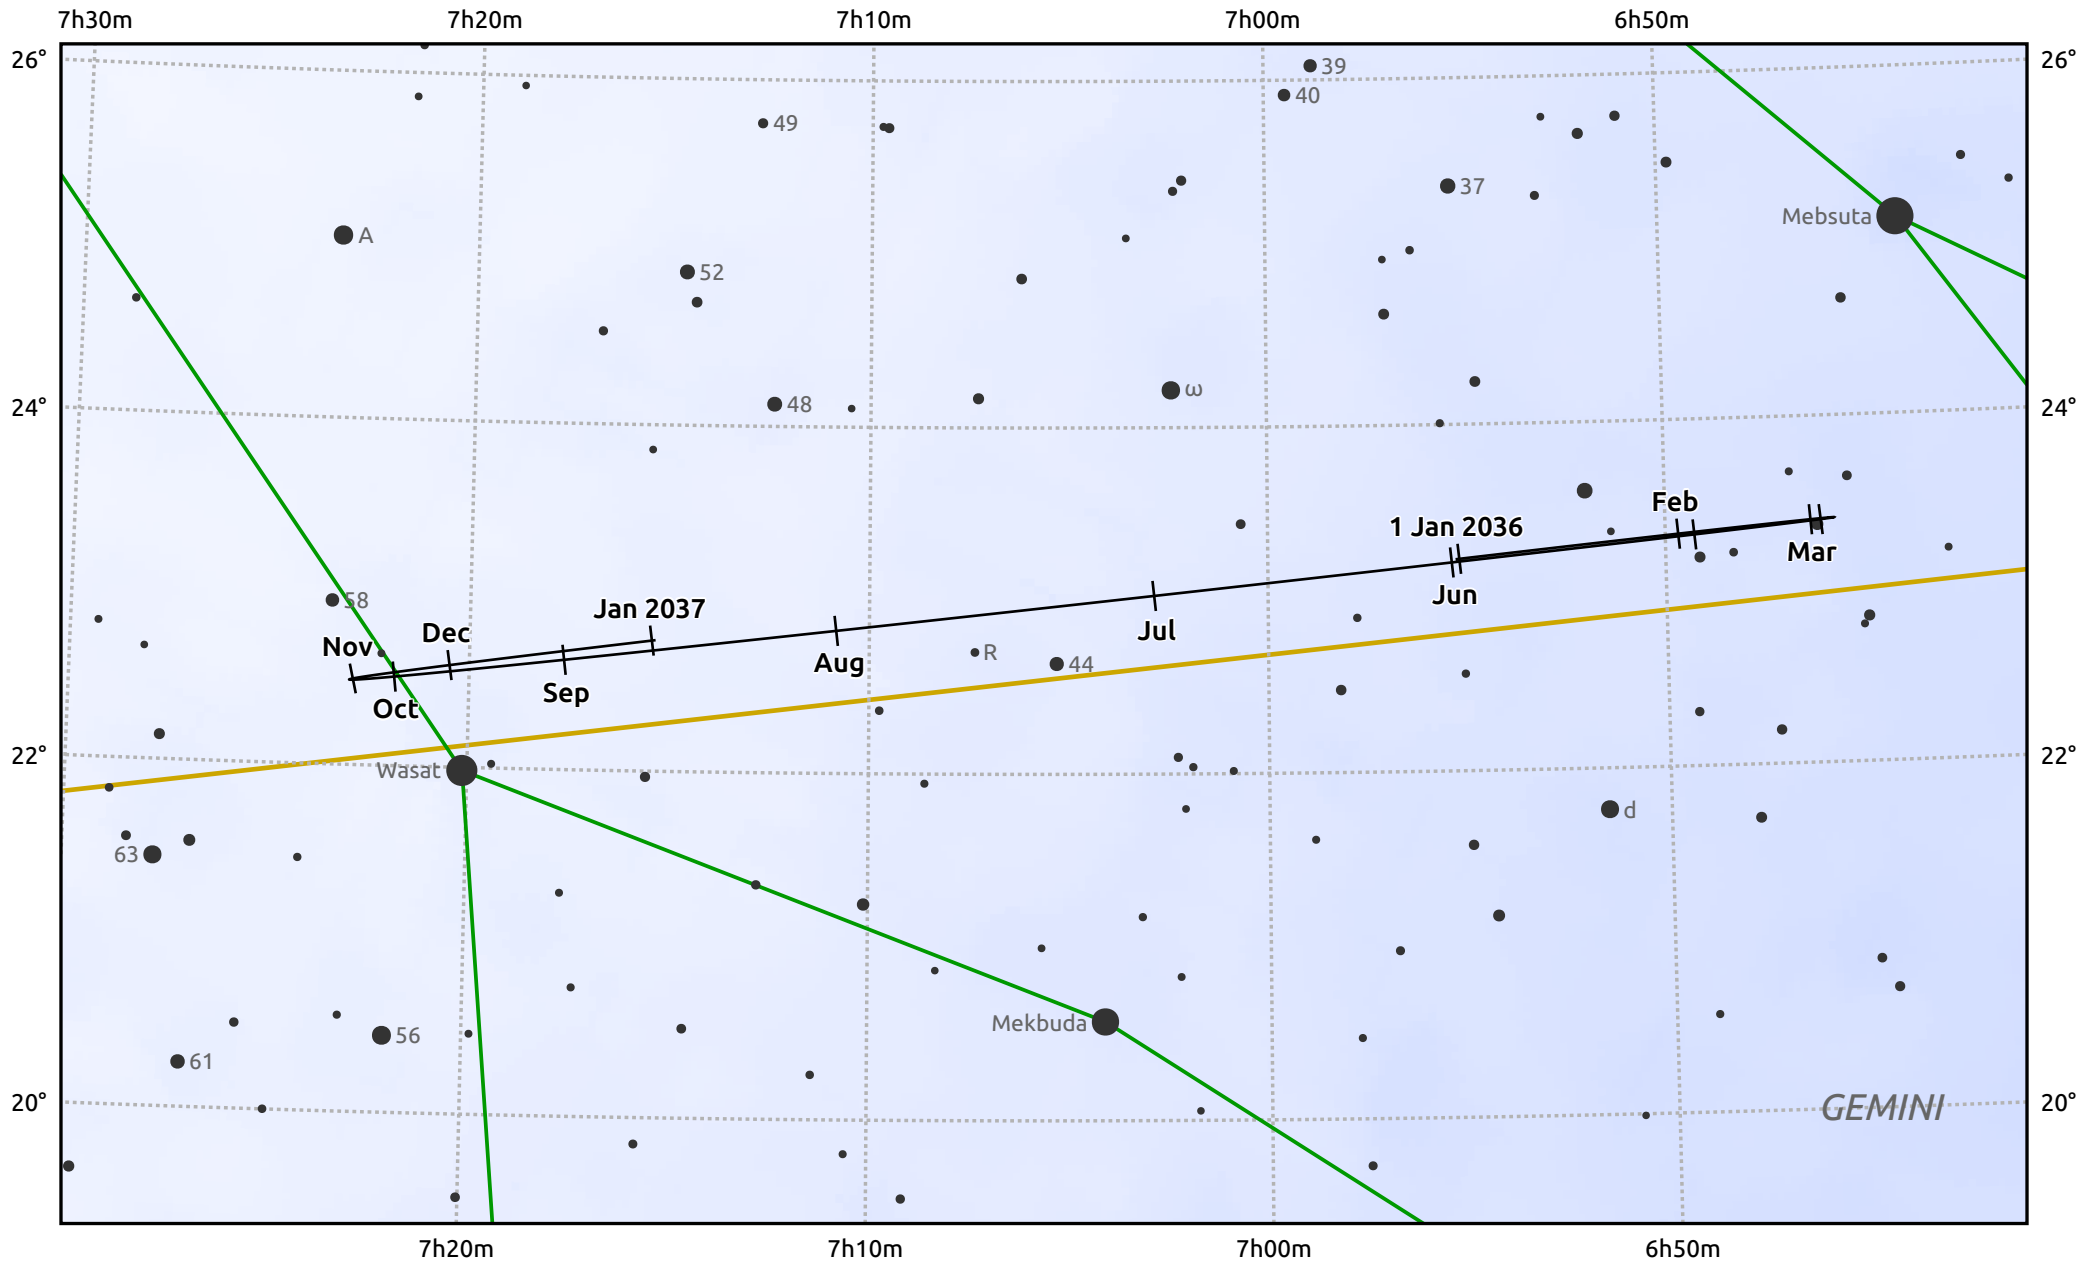

The path of Uranus in 2036

© Dominic Ford 2011–2025. Date markers placed at midnight UTC. Downloaded from <https://in-the-sky.org>

Magnitude scale: • 8.0 • 7.0 • 6.0 ● 5.0 ● 4.0 ● 3.0 ● 2.0

— Ecliptic Plane

Galaxy Bright nebula Open cluster Globular cluster Planetary nebula

Date	Mag	Angular size
2036 Jan 1	5.5	3.9"
2036 Apr 1	5.6	3.7"
2036 Jul 1	5.7	3.6"
2036 Oct 1	5.6	3.7"
2037 Jan 1	5.4	4.0"