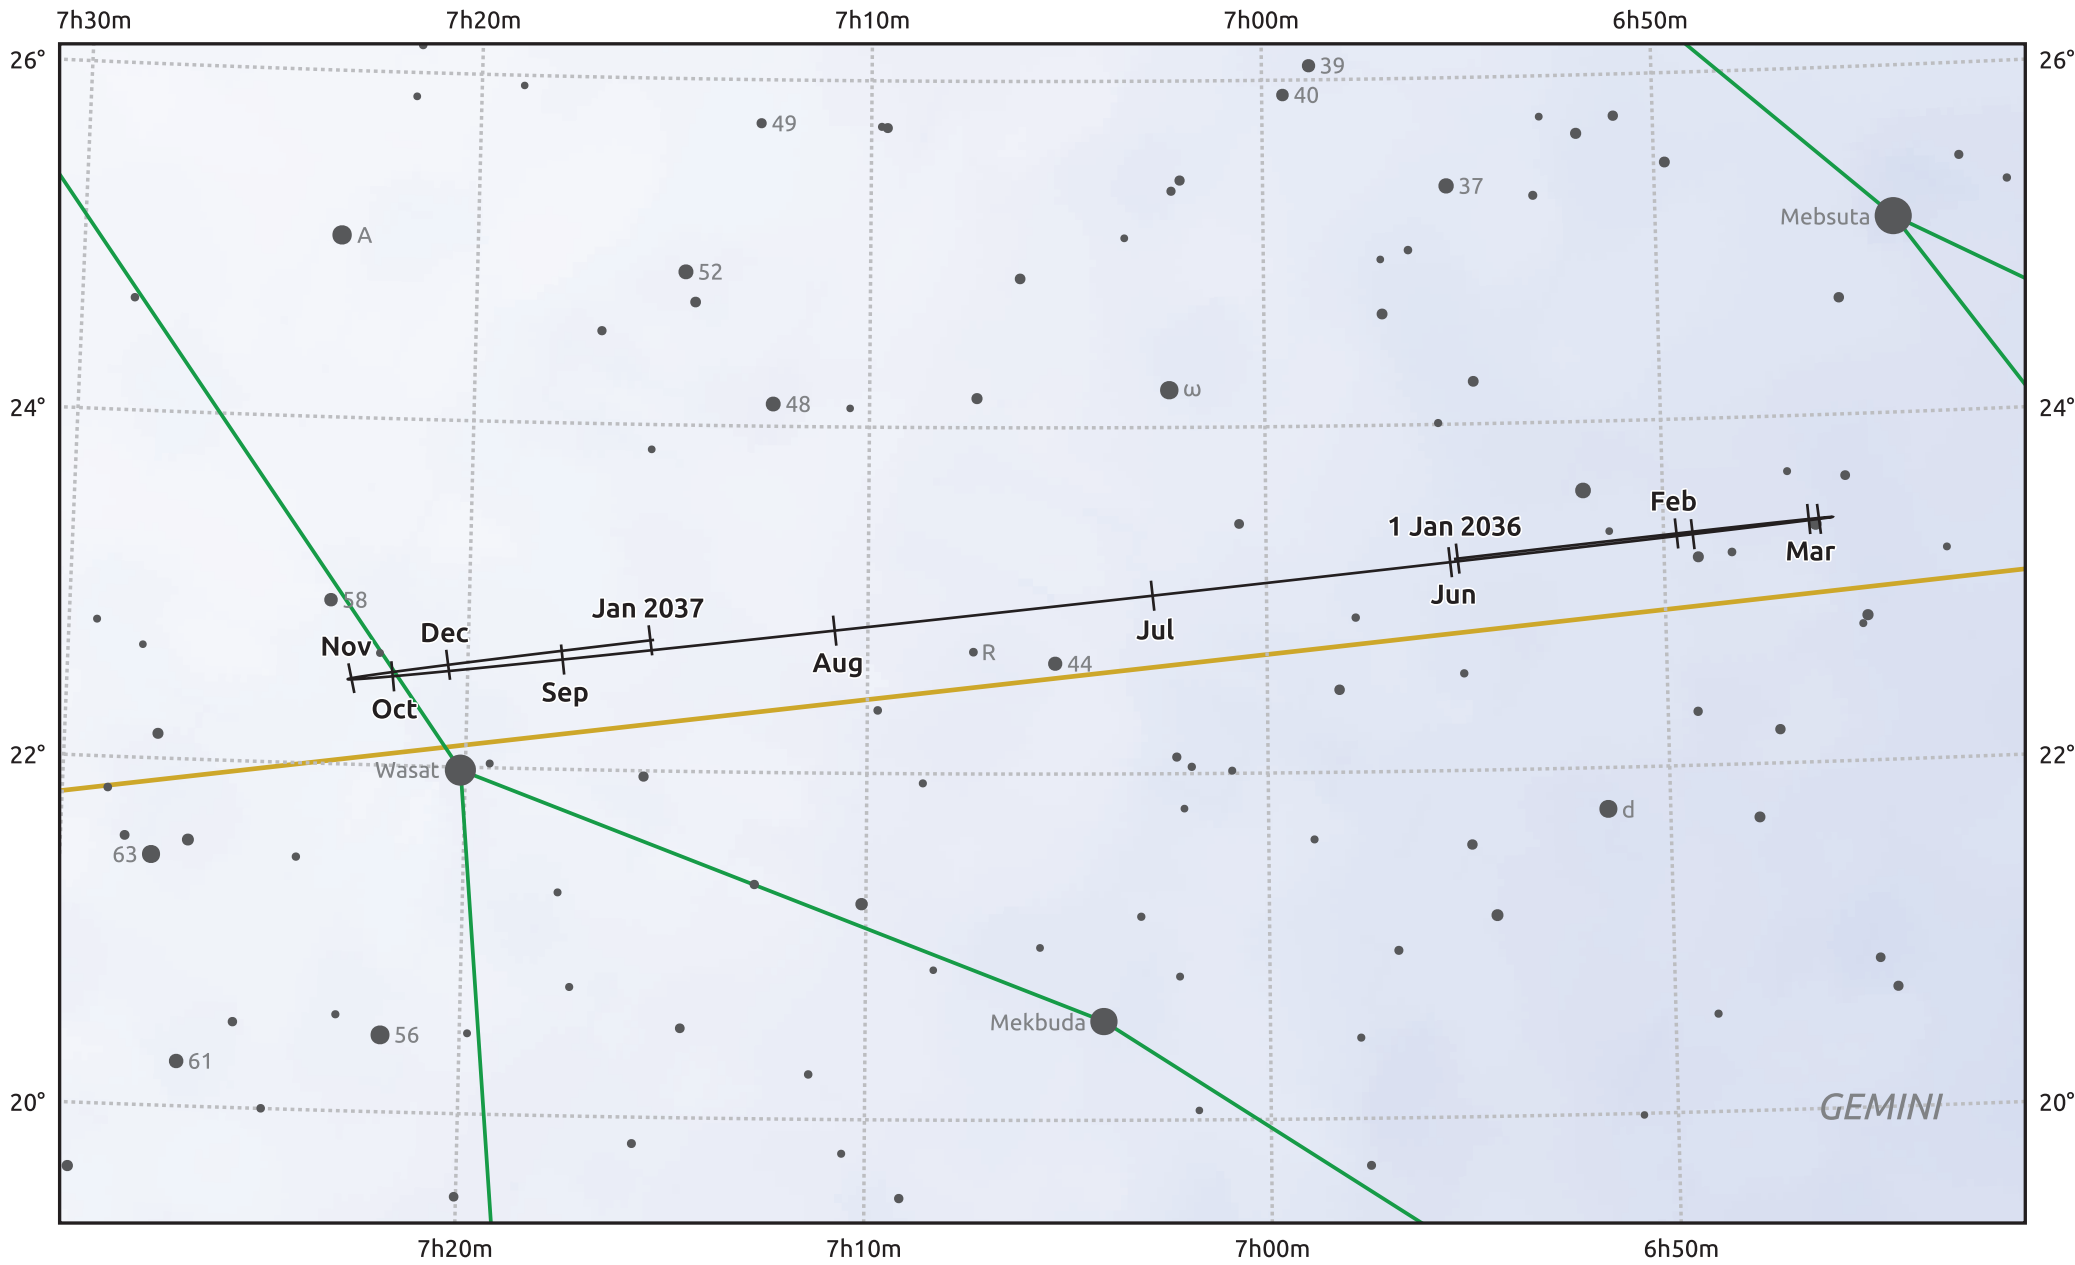

The path of Uranus in 2036

© Dominic Ford 2011–2025. Date markers placed at midnight UTC. Downloaded from <https://in-the-sky.org>

Magnitude scale: • 8.0 • 7.0 • 6.0 ● 5.0 ● 4.0 ● 3.0 ● 2.0

— Ecliptic Plane

- Galaxy
- Bright nebula
- Open cluster
- Globular cluster
- Planetary nebula

| Date | Mag | Angular size |
|------------|-----|--------------|
| 2036 Jan 1 | 5.5 | 3.9" |
| 2036 Apr 1 | 5.6 | 3.7" |
| 2036 Jul 1 | 5.7 | 3.6" |
| 2036 Oct 1 | 5.6 | 3.7" |
| 2037 Jan 1 | 5.4 | 4.0" |