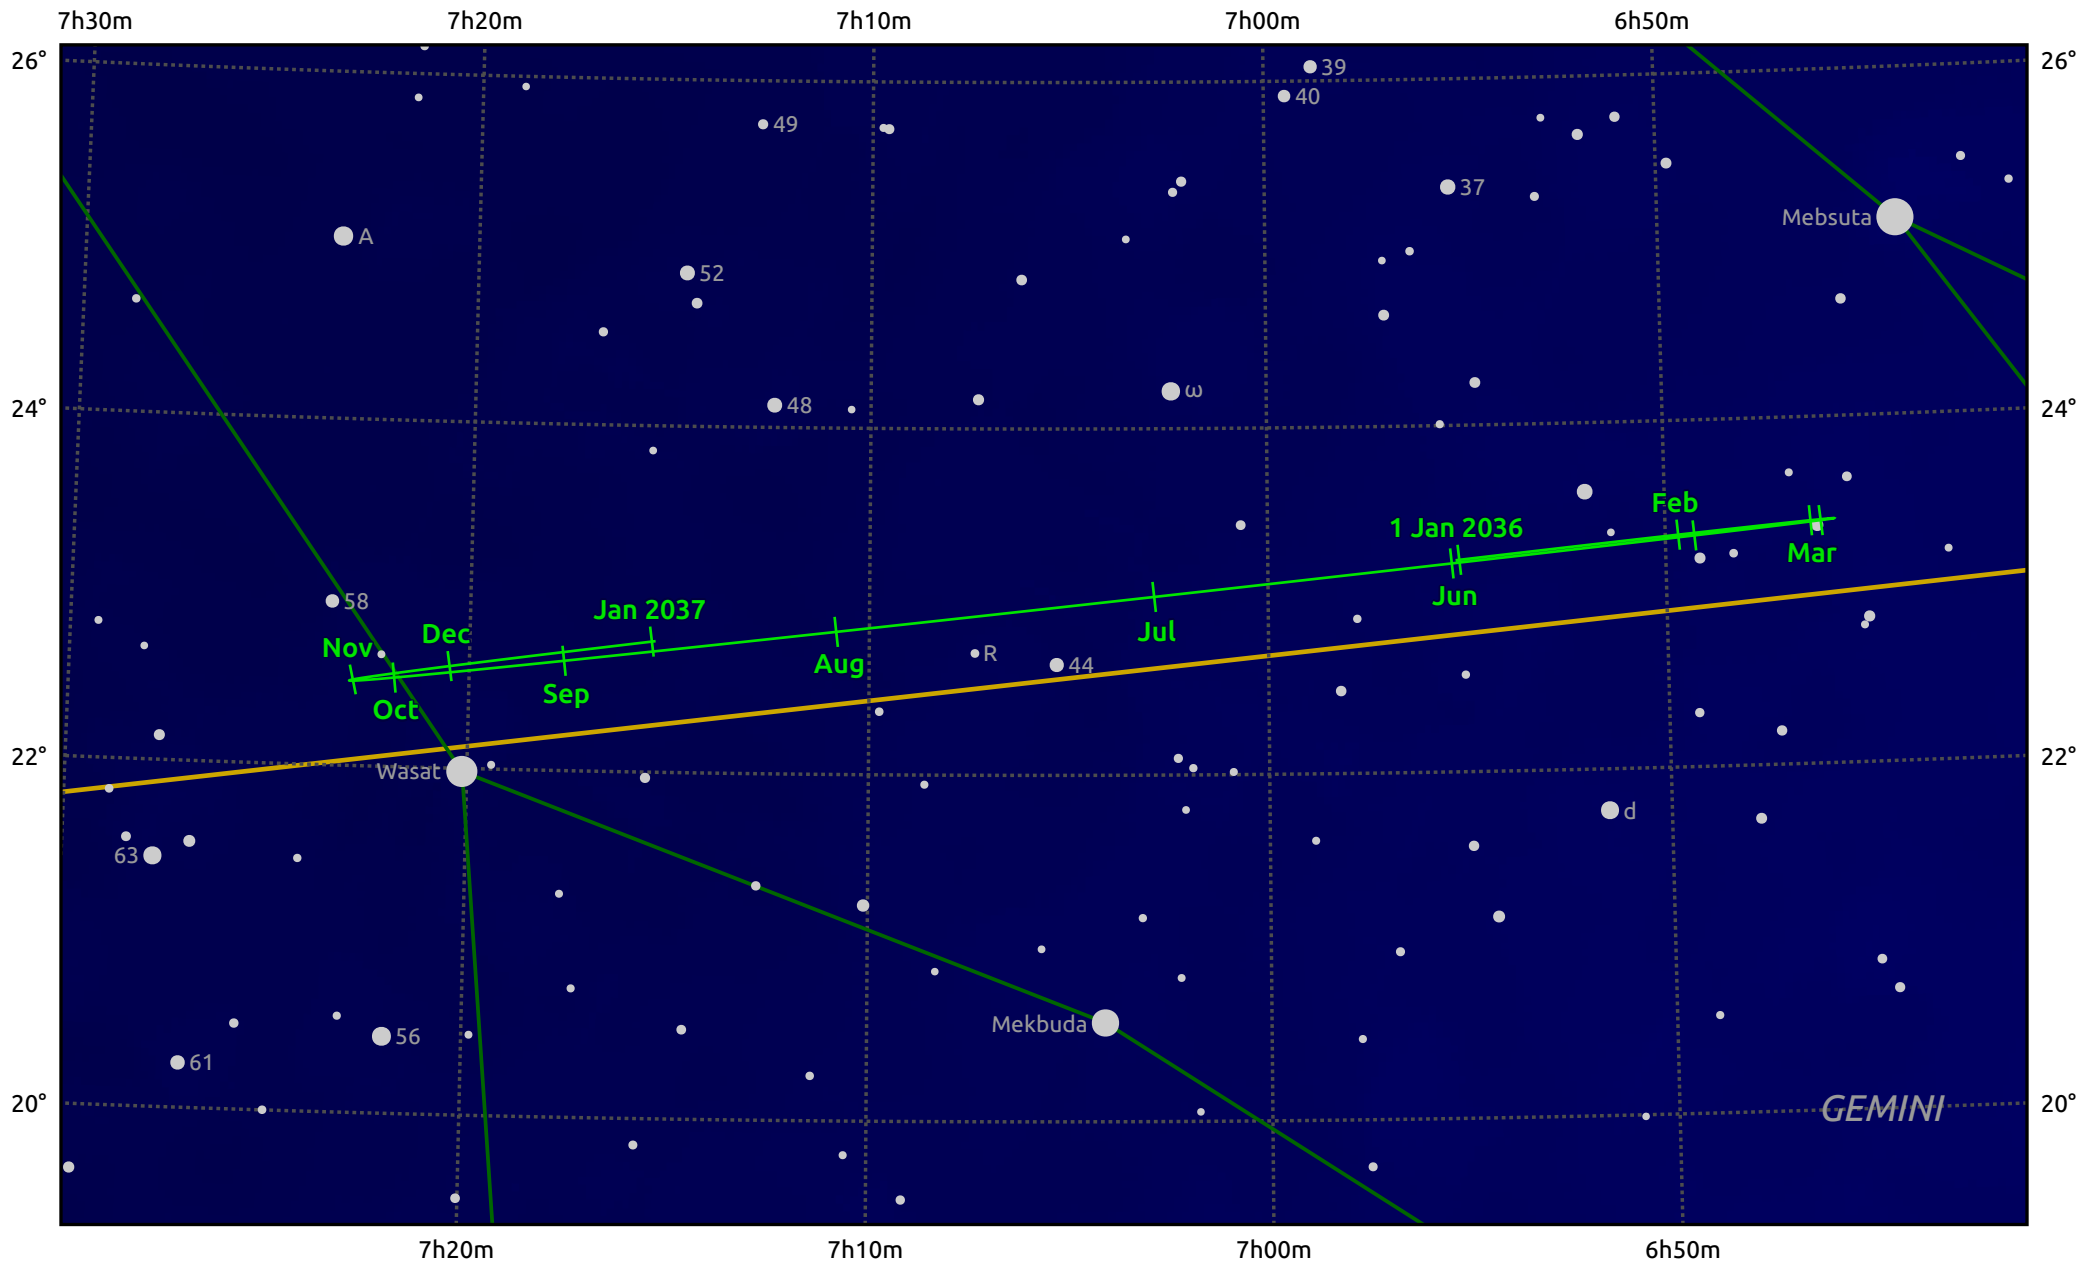

The path of Uranus in 2036

© Dominic Ford 2011–2025. Date markers placed at midnight UTC. Downloaded from <https://in-the-sky.org>

Magnitude scale: • 8.0 • 7.0 • 6.0 • 5.0 • 4.0 • 3.0 • 2.0

— Ecliptic Plane

- Galaxy
- Bright nebula
- Open cluster
- Globular cluster
- Planetary nebula

Date	Mag	Angular size
2036 Jan 1	5.5	3.9"
2036 Apr 1	5.6	3.7"
2036 Jul 1	5.7	3.6"
2036 Oct 1	5.6	3.7"
2037 Jan 1	5.4	4.0"