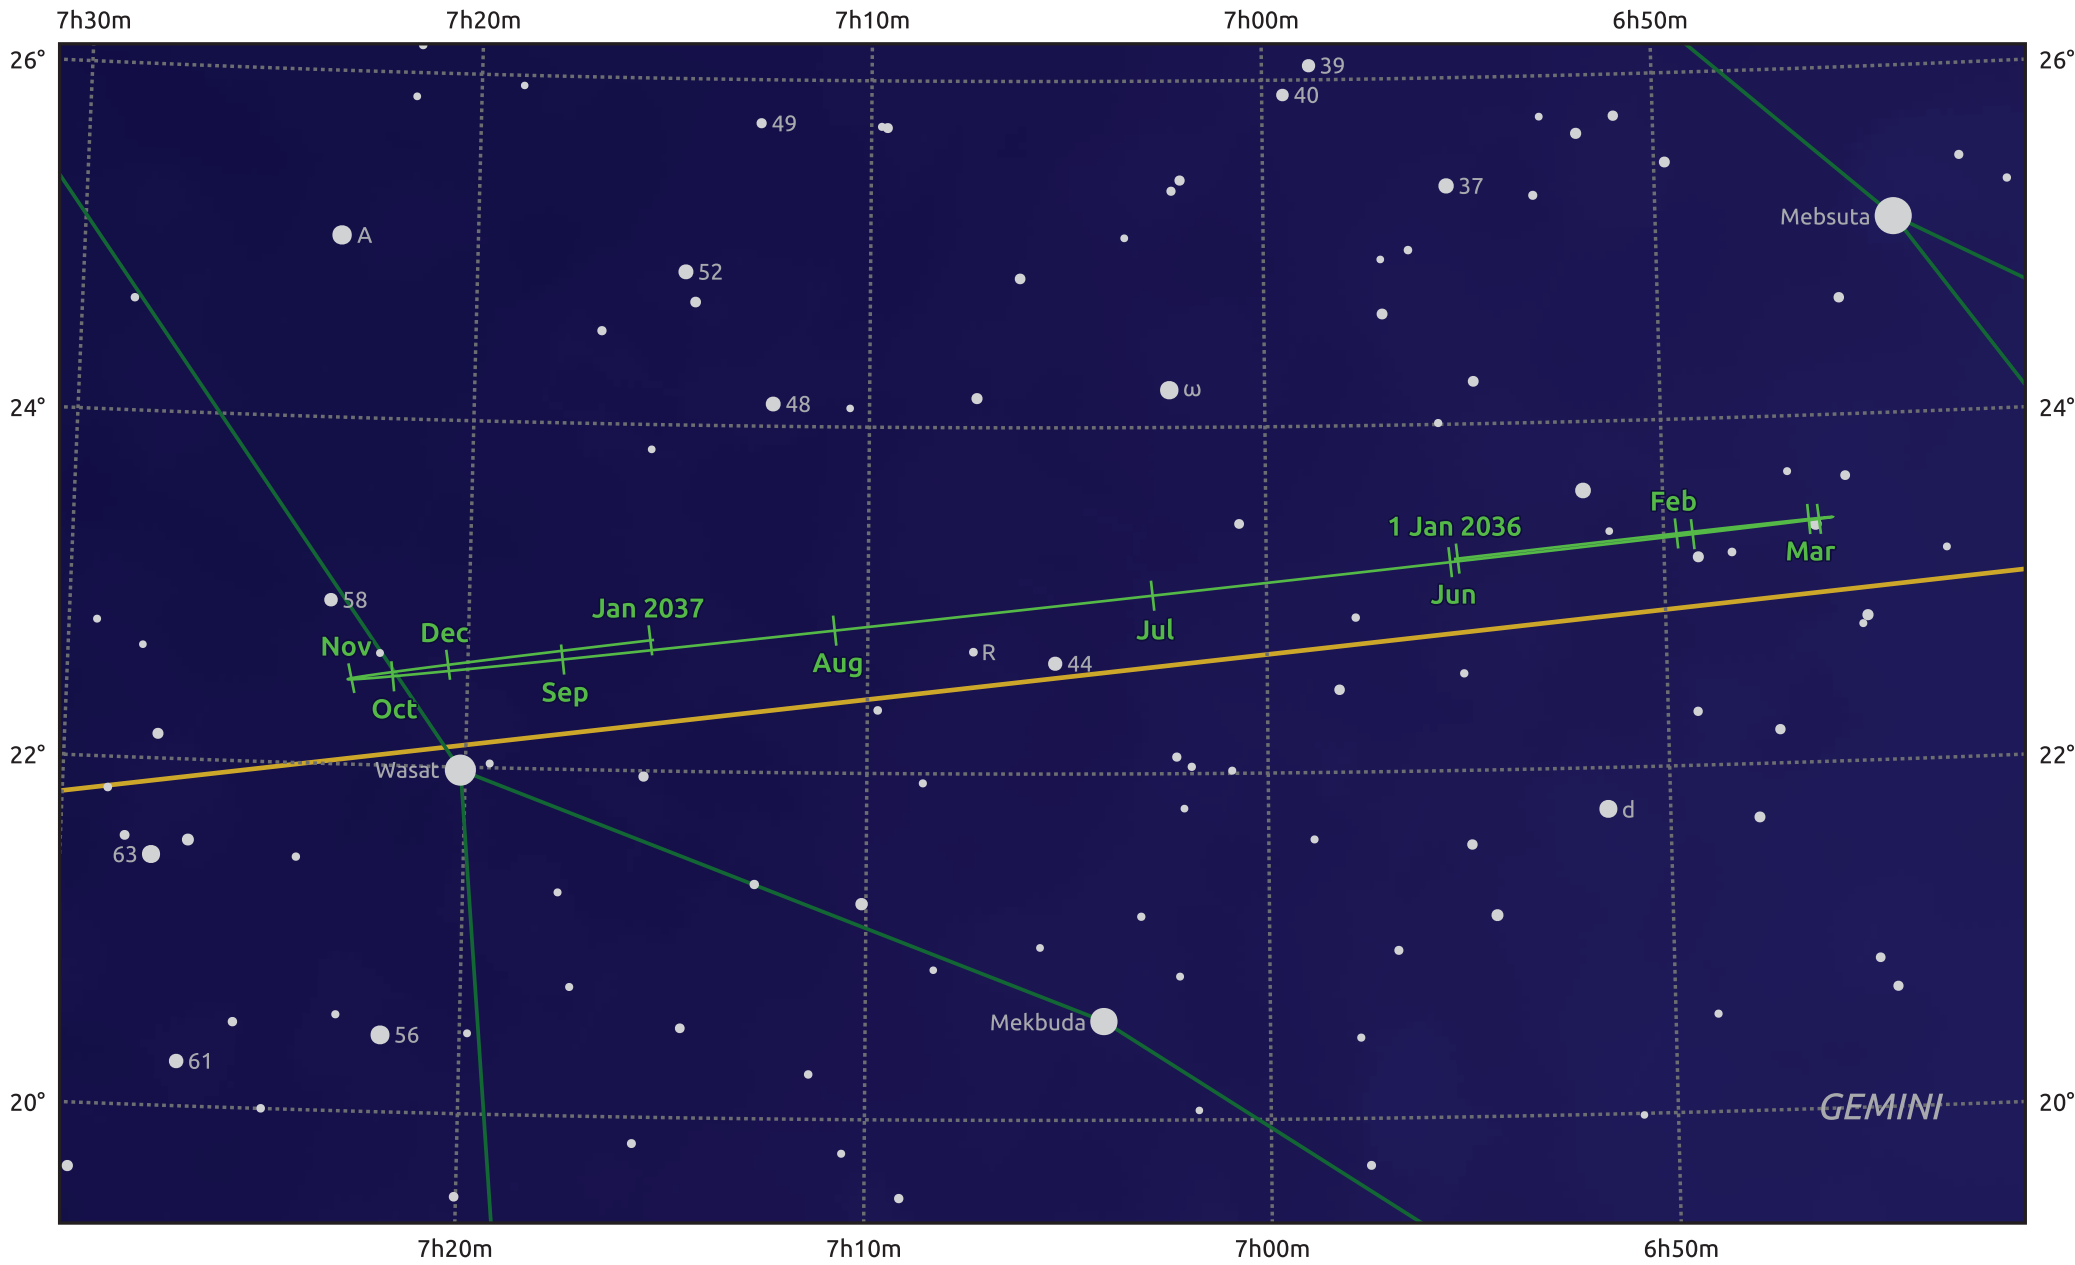

The path of Uranus in 2036

© Dominic Ford 2011–2025. Date markers placed at midnight UTC. Downloaded from <https://in-the-sky.org>

Magnitude scale: ● 8.0 ● 7.0 ● 6.0 ● 5.0 ● 4.0 ● 3.0 ● 2.0

— Ecliptic Plane

- Galaxy
- Bright nebula
- Open cluster
- Globular cluster
- Planetary nebula

Date	Mag	Angular size
2036 Jan 1	5.5	3.9"
2036 Apr 1	5.6	3.7"
2036 Jul 1	5.7	3.6"
2036 Oct 1	5.6	3.7"
2037 Jan 1	5.4	4.0"