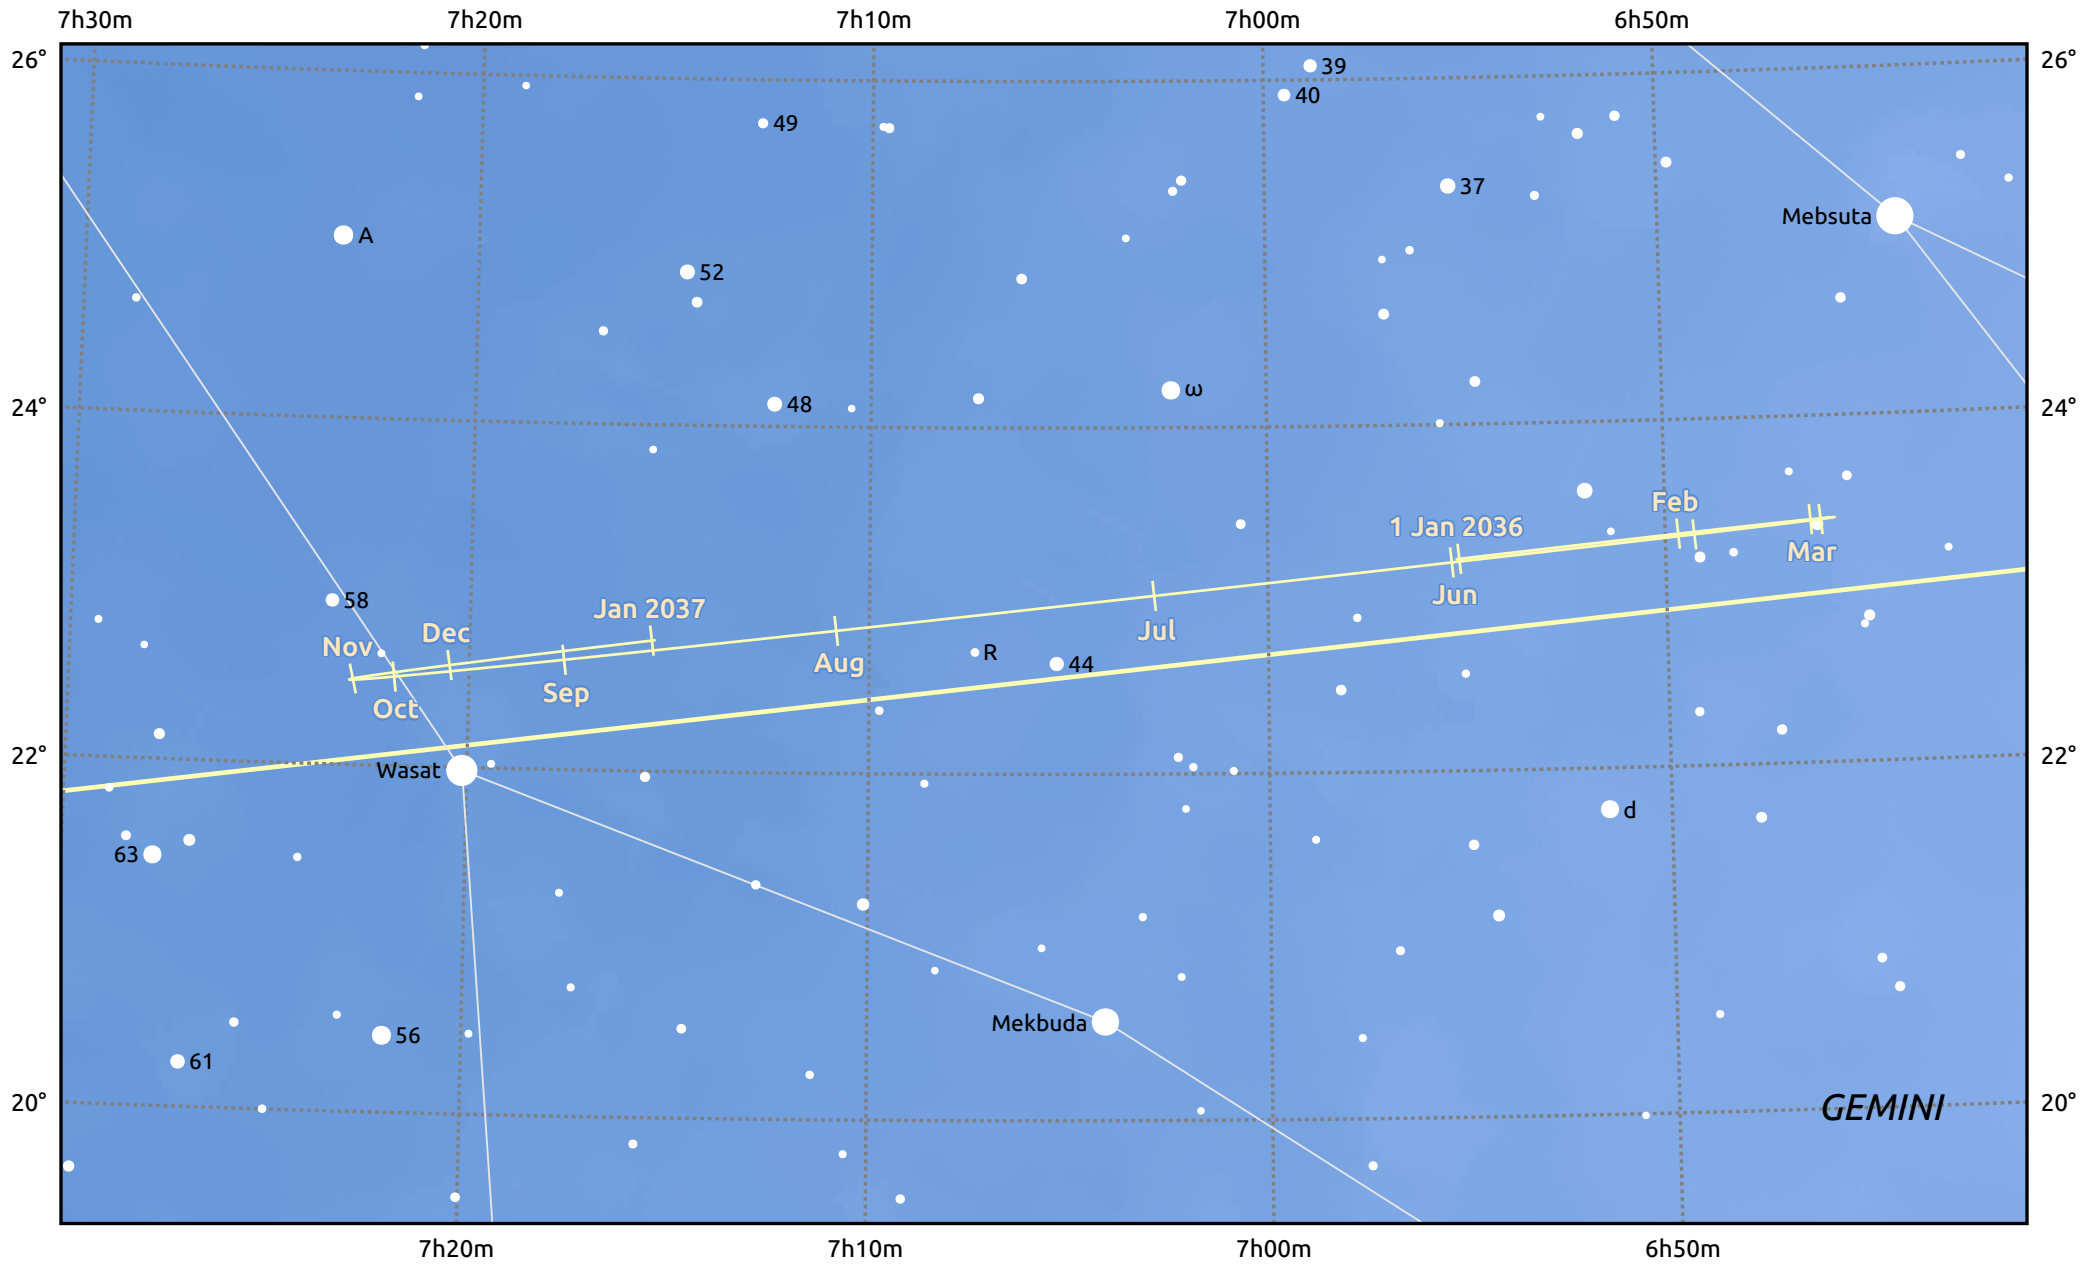

The path of Uranus in 2036

© Dominic Ford 2011–2025. Date markers placed at midnight UTC. Downloaded from <https://in-the-sky.org>

Magnitude scale: ● 8.0 ● 7.0 ● 6.0 ● 5.0 ● 4.0 ● 3.0 ● 2.0

— Ecliptic Plane

Galaxy Bright nebula Open cluster Globular cluster Planetary nebula

Date	Mag	Angular size
2036 Jan 1	5.5	3.9"
2036 Apr 1	5.6	3.7"
2036 Jul 1	5.7	3.6"
2036 Oct 1	5.6	3.7"
2037 Jan 1	5.4	4.0"