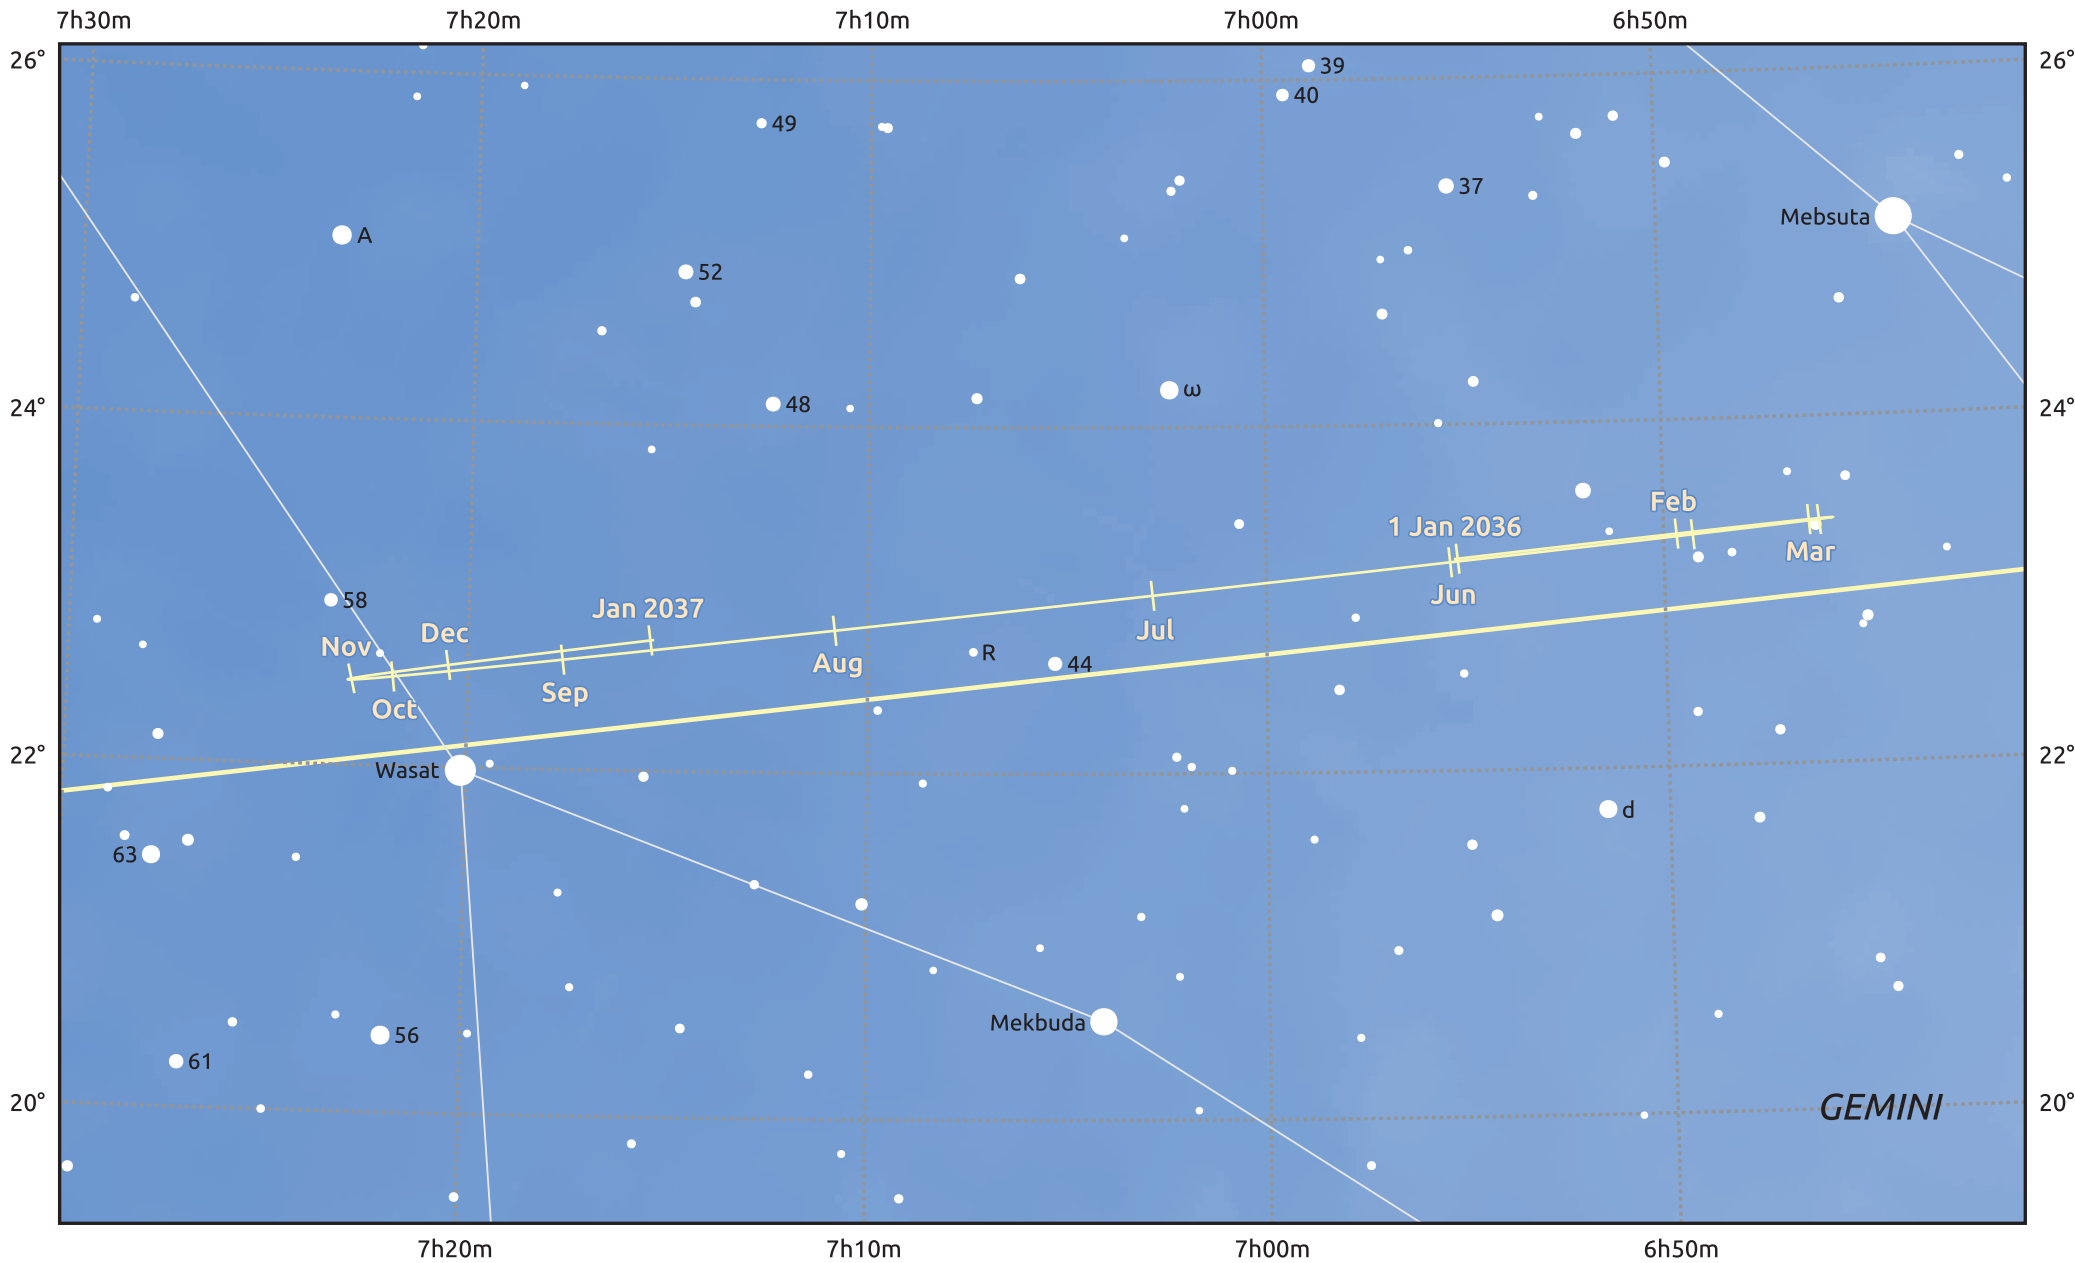

# The path of Uranus in 2036

© Dominic Ford 2011–2025. Date markers placed at midnight UTC. Downloaded from <https://in-the-sky.org>

Magnitude scale: ● 8.0 ● 7.0 ● 6.0 ● 5.0 ● 4.0 ● 3.0 ● 2.0

— Ecliptic Plane

Galaxy    Bright nebula    Open cluster    Globular cluster    Planetary nebula

Date	Mag	Angular size
2036 Jan 1	5.5	3.9"
2036 Apr 1	5.6	3.7"
2036 Jul 1	5.7	3.6"
2036 Oct 1	5.6	3.7"
2037 Jan 1	5.4	4.0"