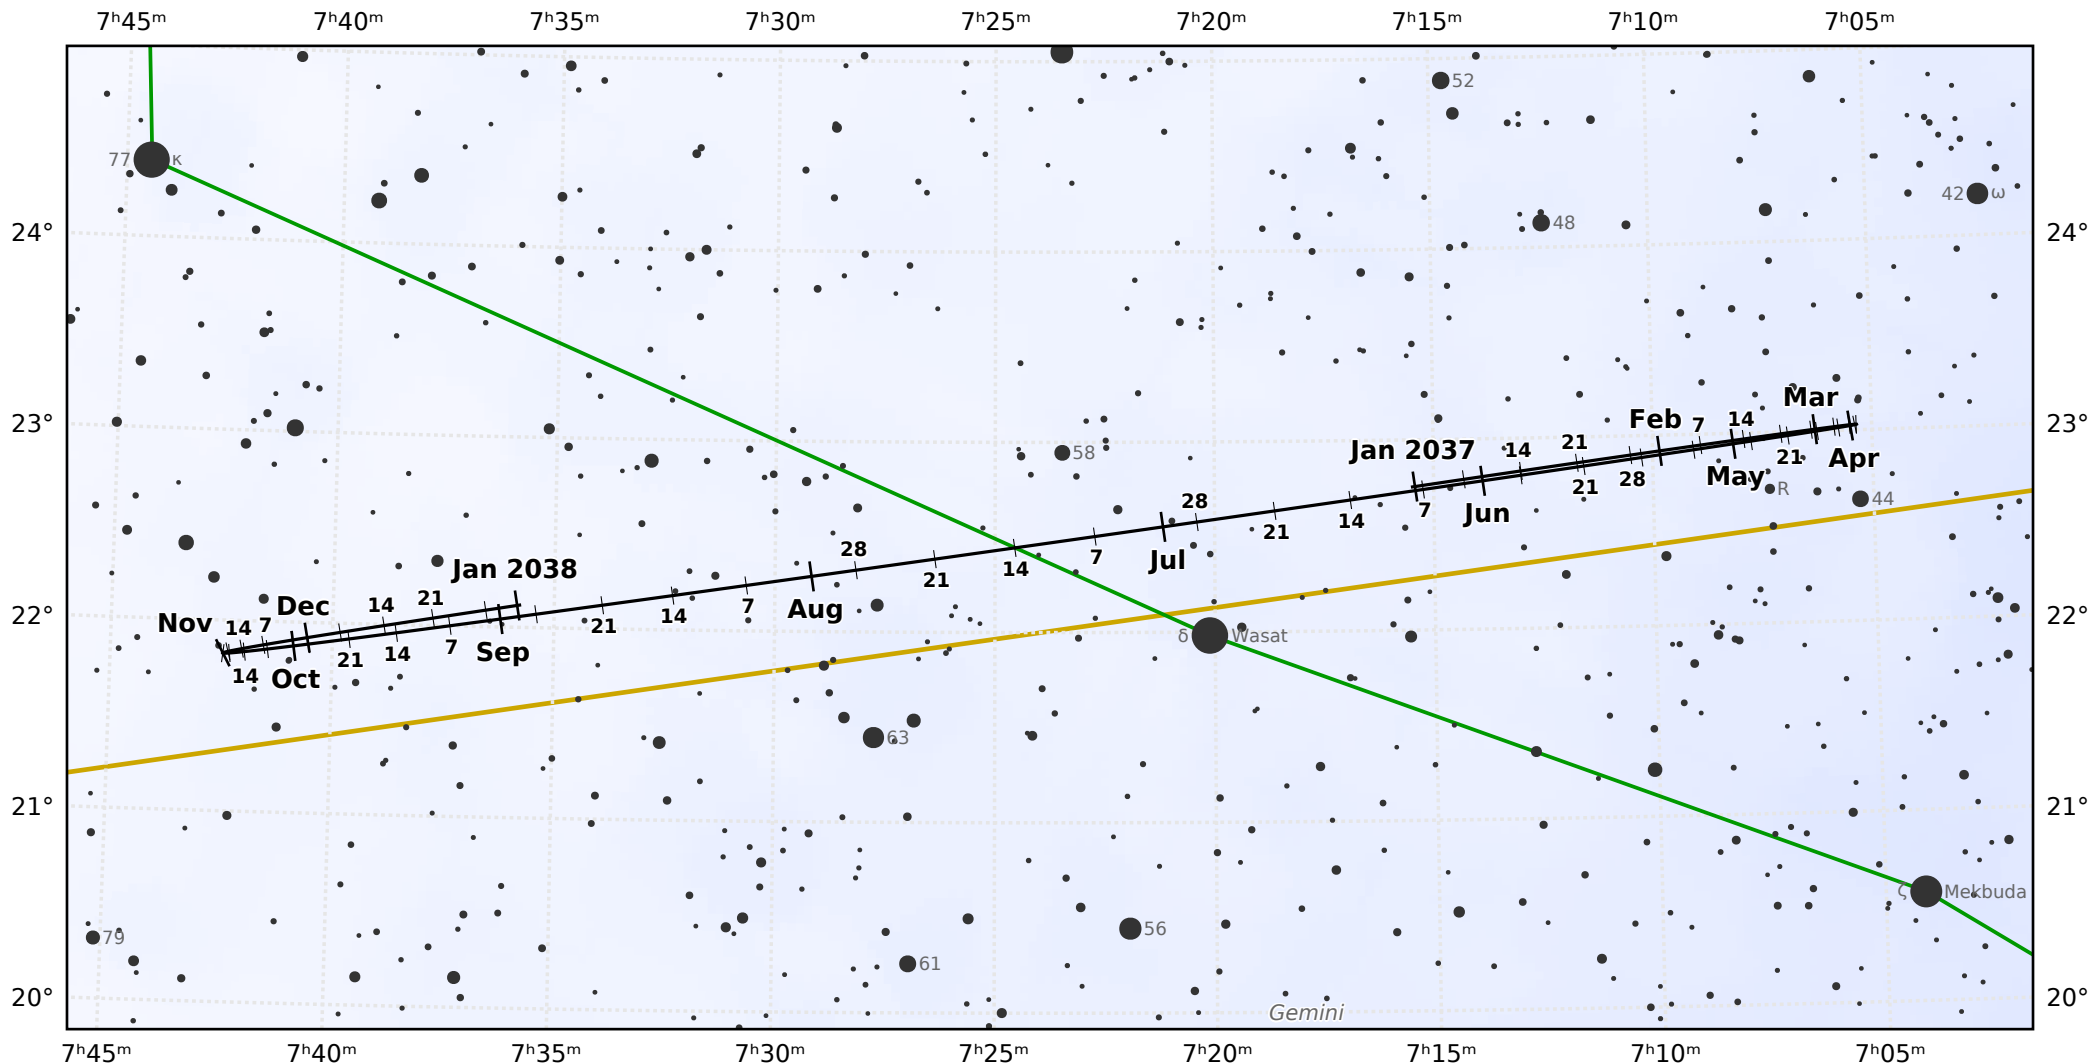

# The path of Uranus in 2037

© Dominic Ford 2011-2021. Downloaded from <https://in-the-sky.org>

Magnitude scale: • 10.0 • 9.5 • 9.0 • 8.5 • 8.0 • 7.5 • 7.0 • 6.5 • 6.0 • 5.5 • 5.0 • 4.5 • 4.0 • 3.5

— The Equator — Ecliptic Plane — Galactic Plane