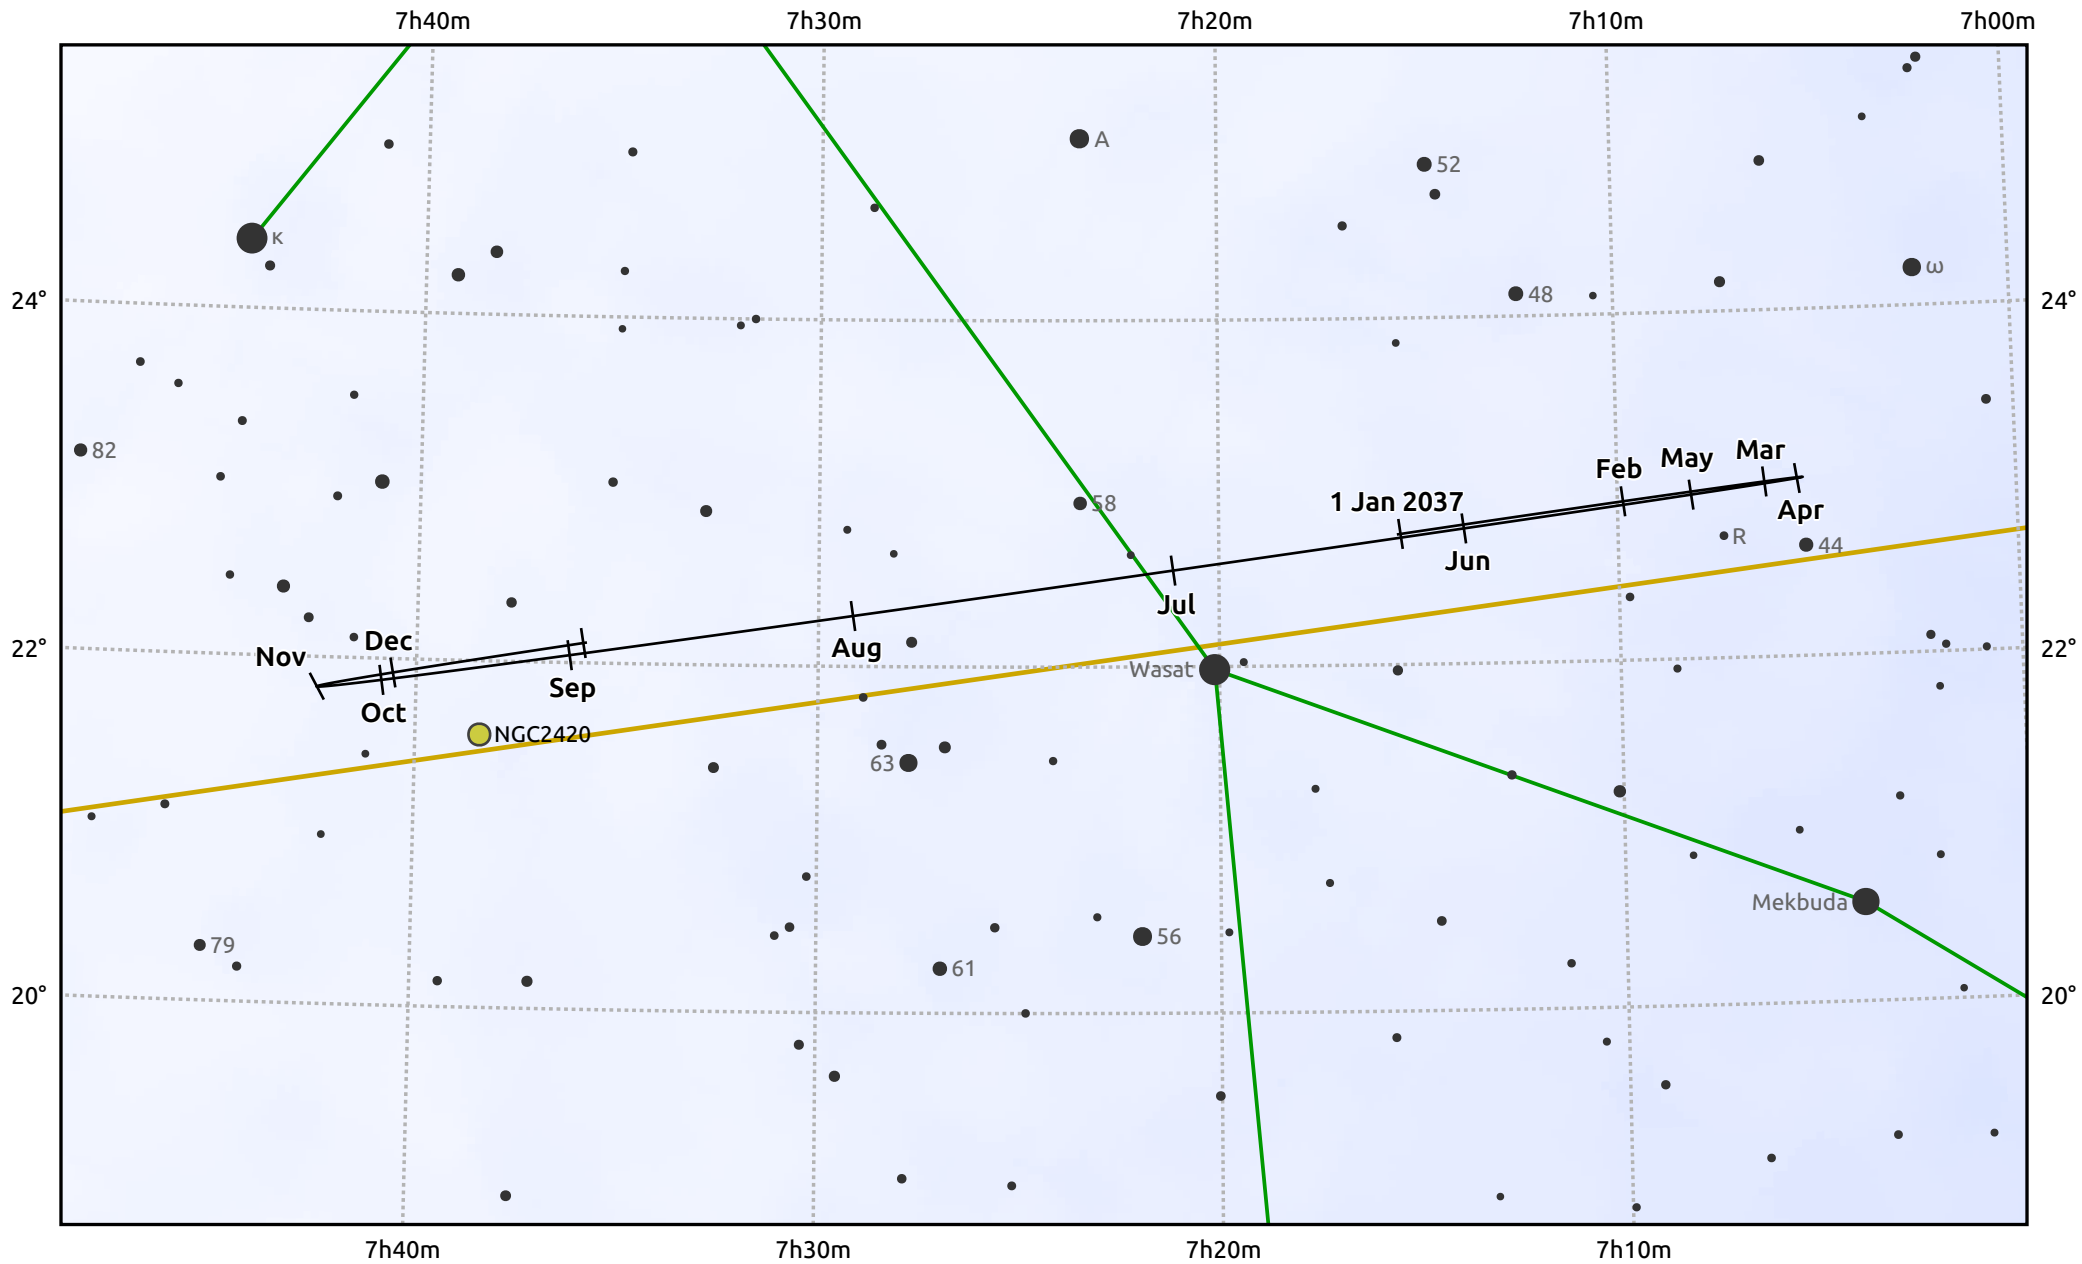

# The path of Uranus in 2037

© Dominic Ford 2011–2025. Date markers placed at midnight UTC. Downloaded from <https://in-the-sky.org>

Magnitude scale: • 8.0 • 7.0 • 6.0 • 5.0 • 4.0 • 3.0

— Ecliptic Plane

Galaxy Bright nebula Open cluster Globular cluster Planetary nebula

Date	Mag	Angular size
2037 Jan 1	5.4	4.0"
2037 Apr 1	5.5	3.8"
2037 Jul 1	5.7	3.6"
2037 Oct 1	5.6	3.7"
2038 Jan 1	5.4	4.0"