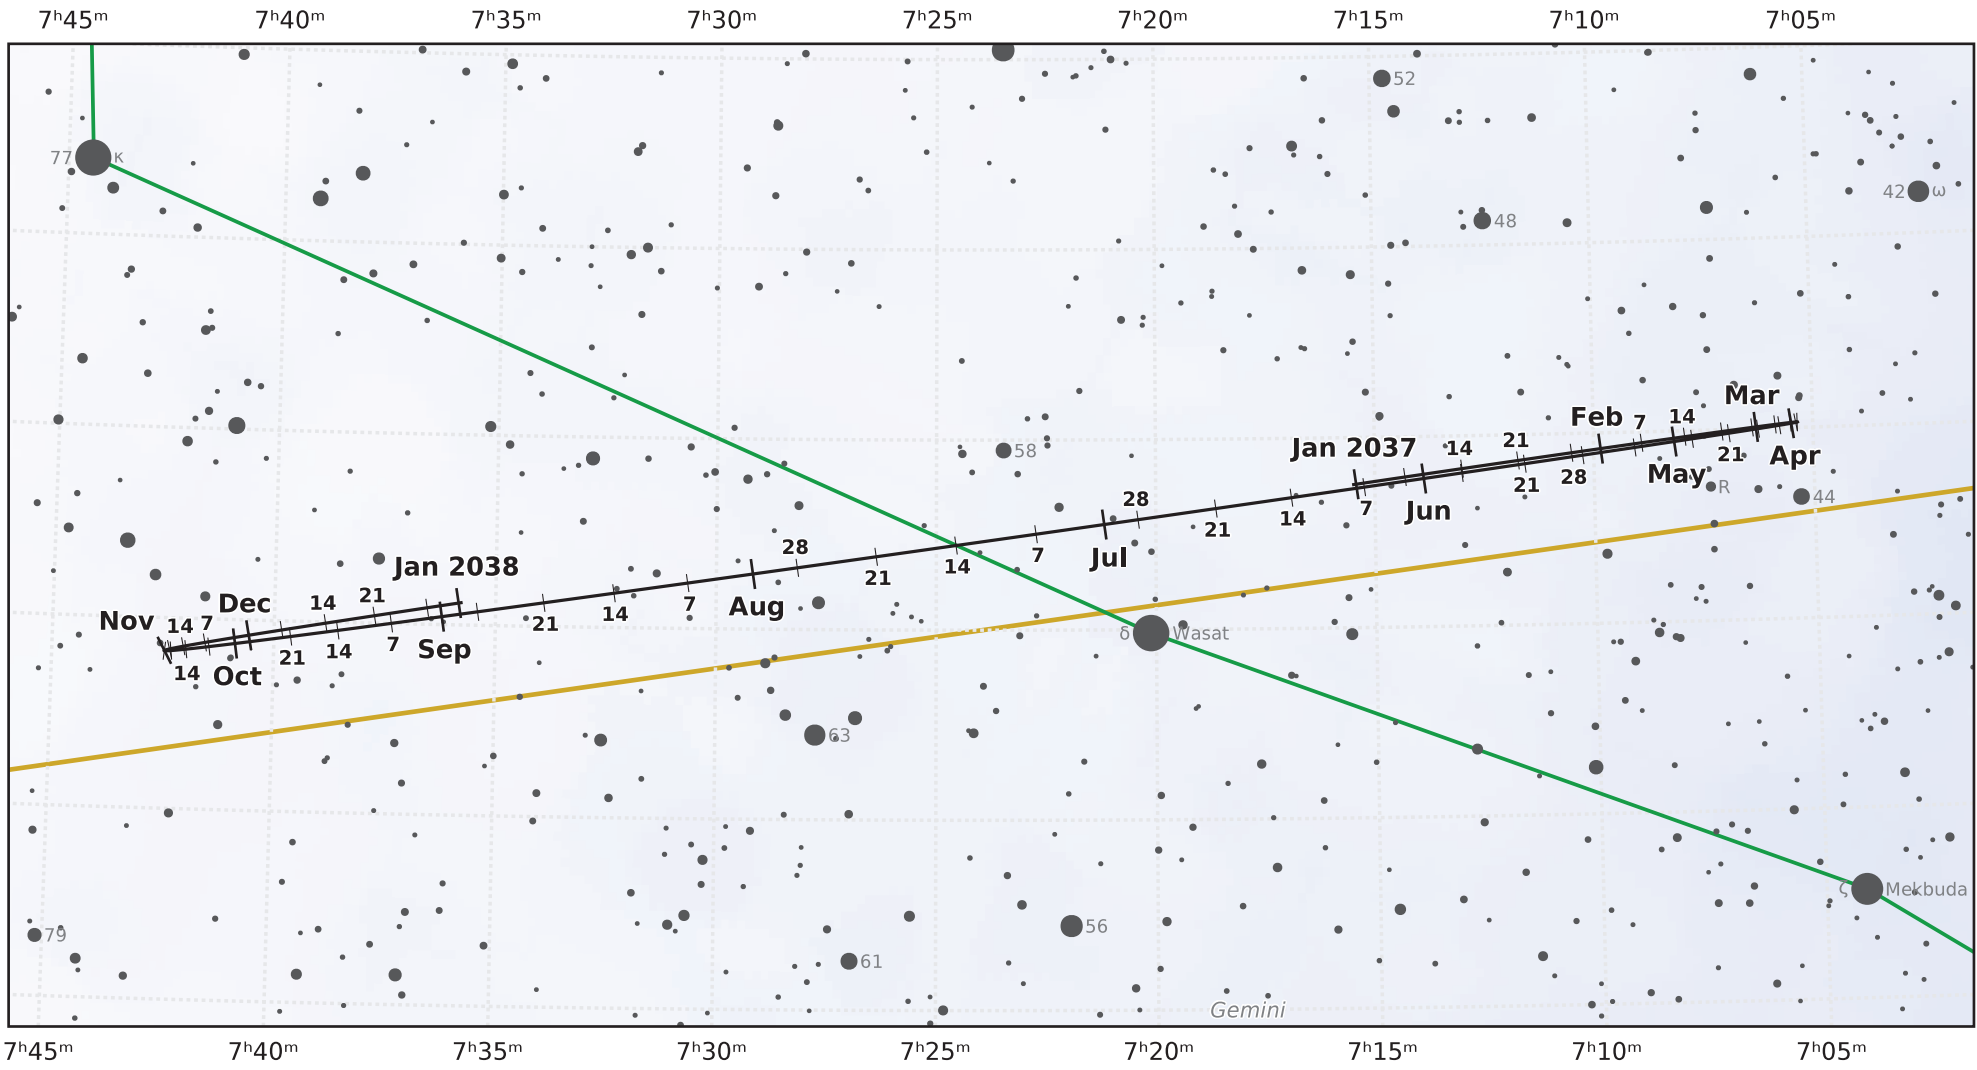

# The path of Uranus in 2037

© Dominic Ford 2011–2021. Downloaded from <https://in-the-sky.org>

Magnitude scale:  10.0  9.5  9.0  8.5  8.0  7.5  7.0  6.5  6.0  5.5  5.0  4.5  4.0  3.5

— The Equator    
 — Ecliptic Plane    
 — Galactic Plane