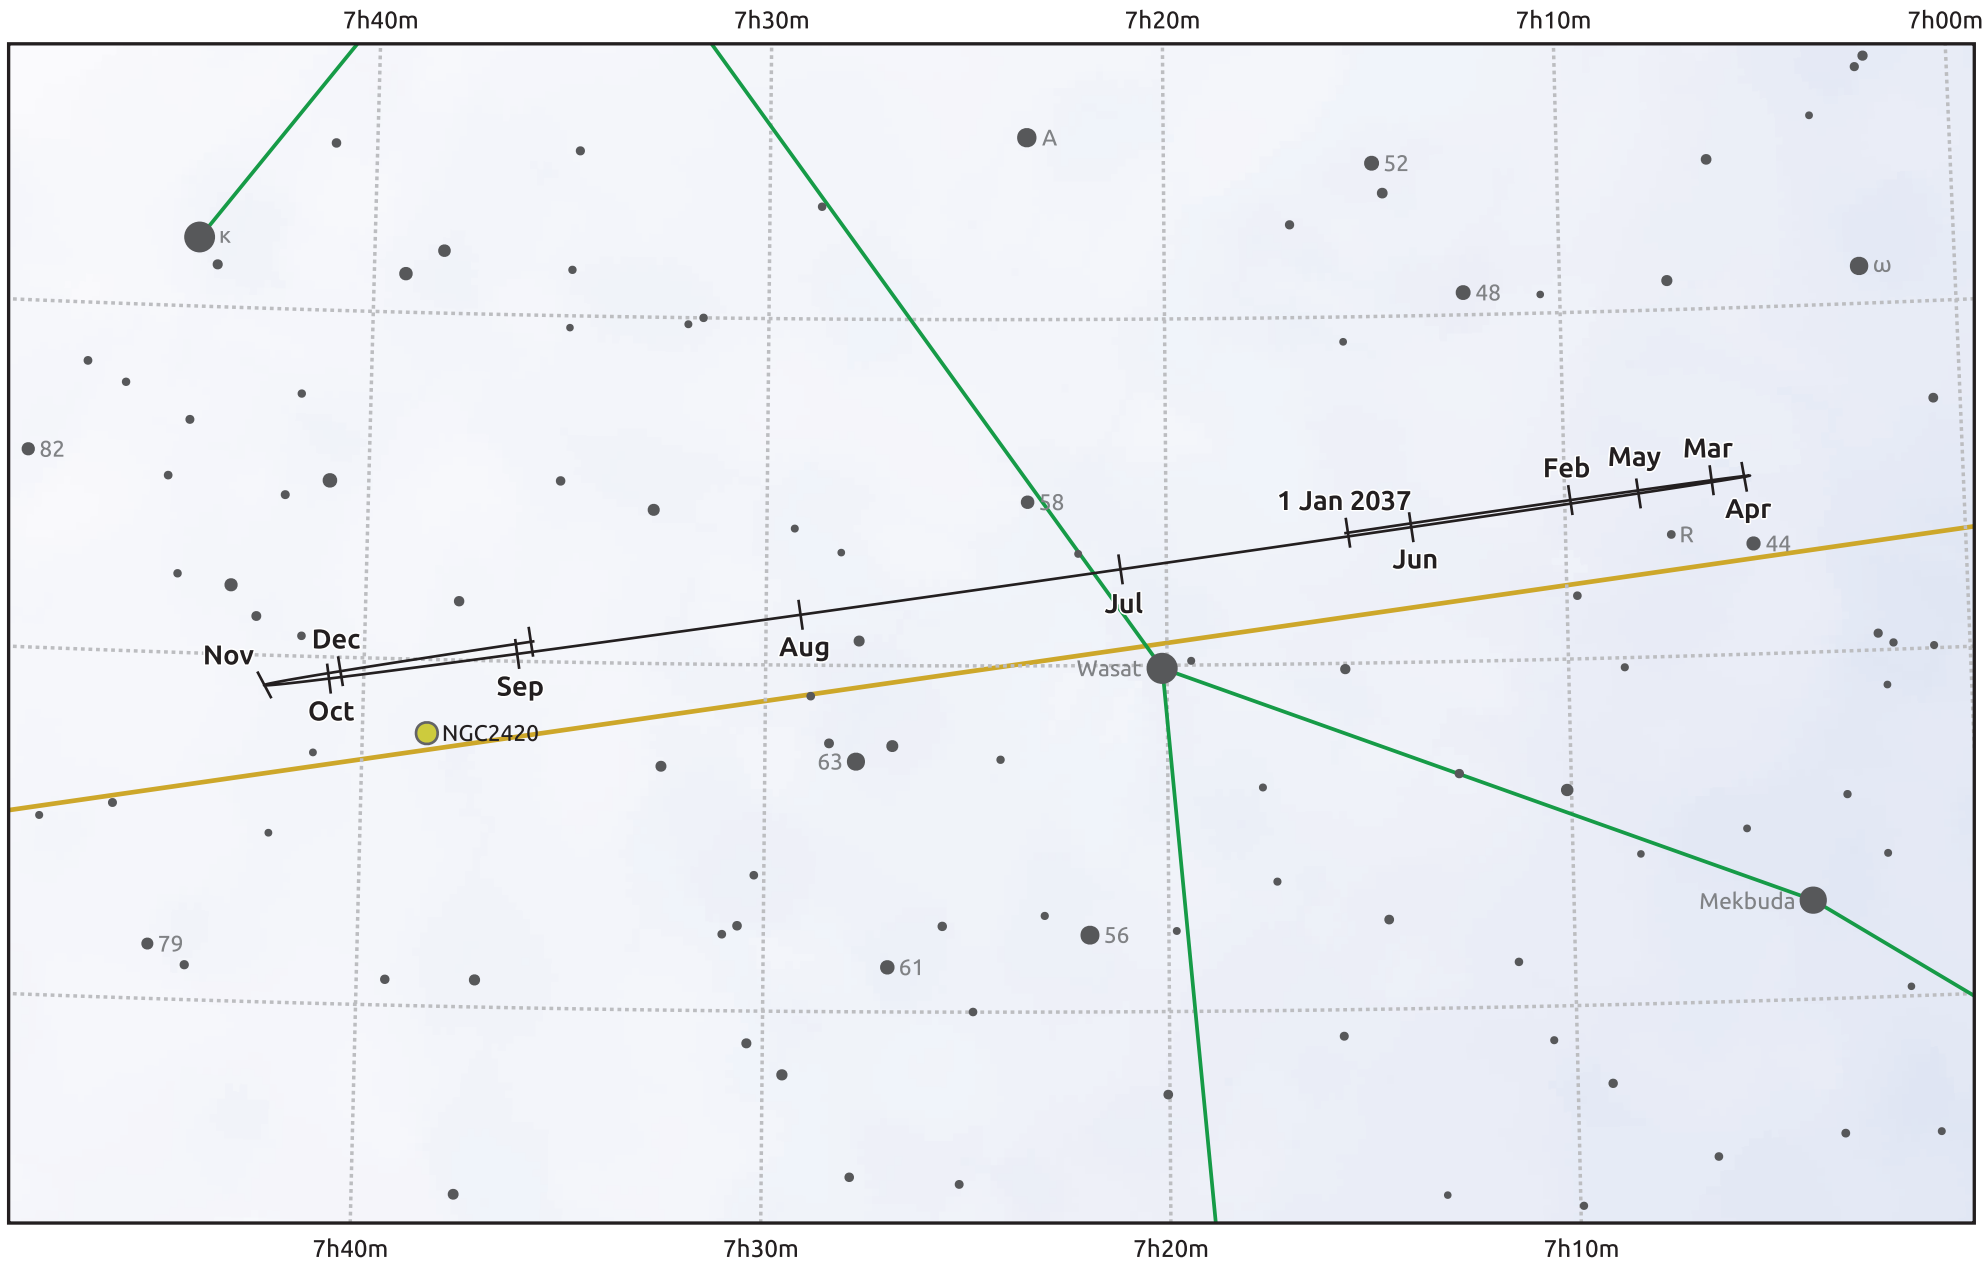

# The path of Uranus in 2037

© Dominic Ford 2011–2025. Date markers placed at midnight UTC. Downloaded from <https://in-the-sky.org>

Magnitude scale: • 8.0 • 7.0 • 6.0 • 5.0 • 4.0 • 3.0

— Ecliptic Plane

- Galaxy
- Bright nebula
- Open cluster
- Globular cluster
- Planetary nebula

| Date       | Mag | Angular size |
|------------|-----|--------------|
| 2037 Jan 1 | 5.4 | 4.0"         |
| 2037 Apr 1 | 5.5 | 3.8"         |
| 2037 Jul 1 | 5.7 | 3.6"         |
| 2037 Oct 1 | 5.6 | 3.7"         |
| 2038 Jan 1 | 5.4 | 4.0"         |