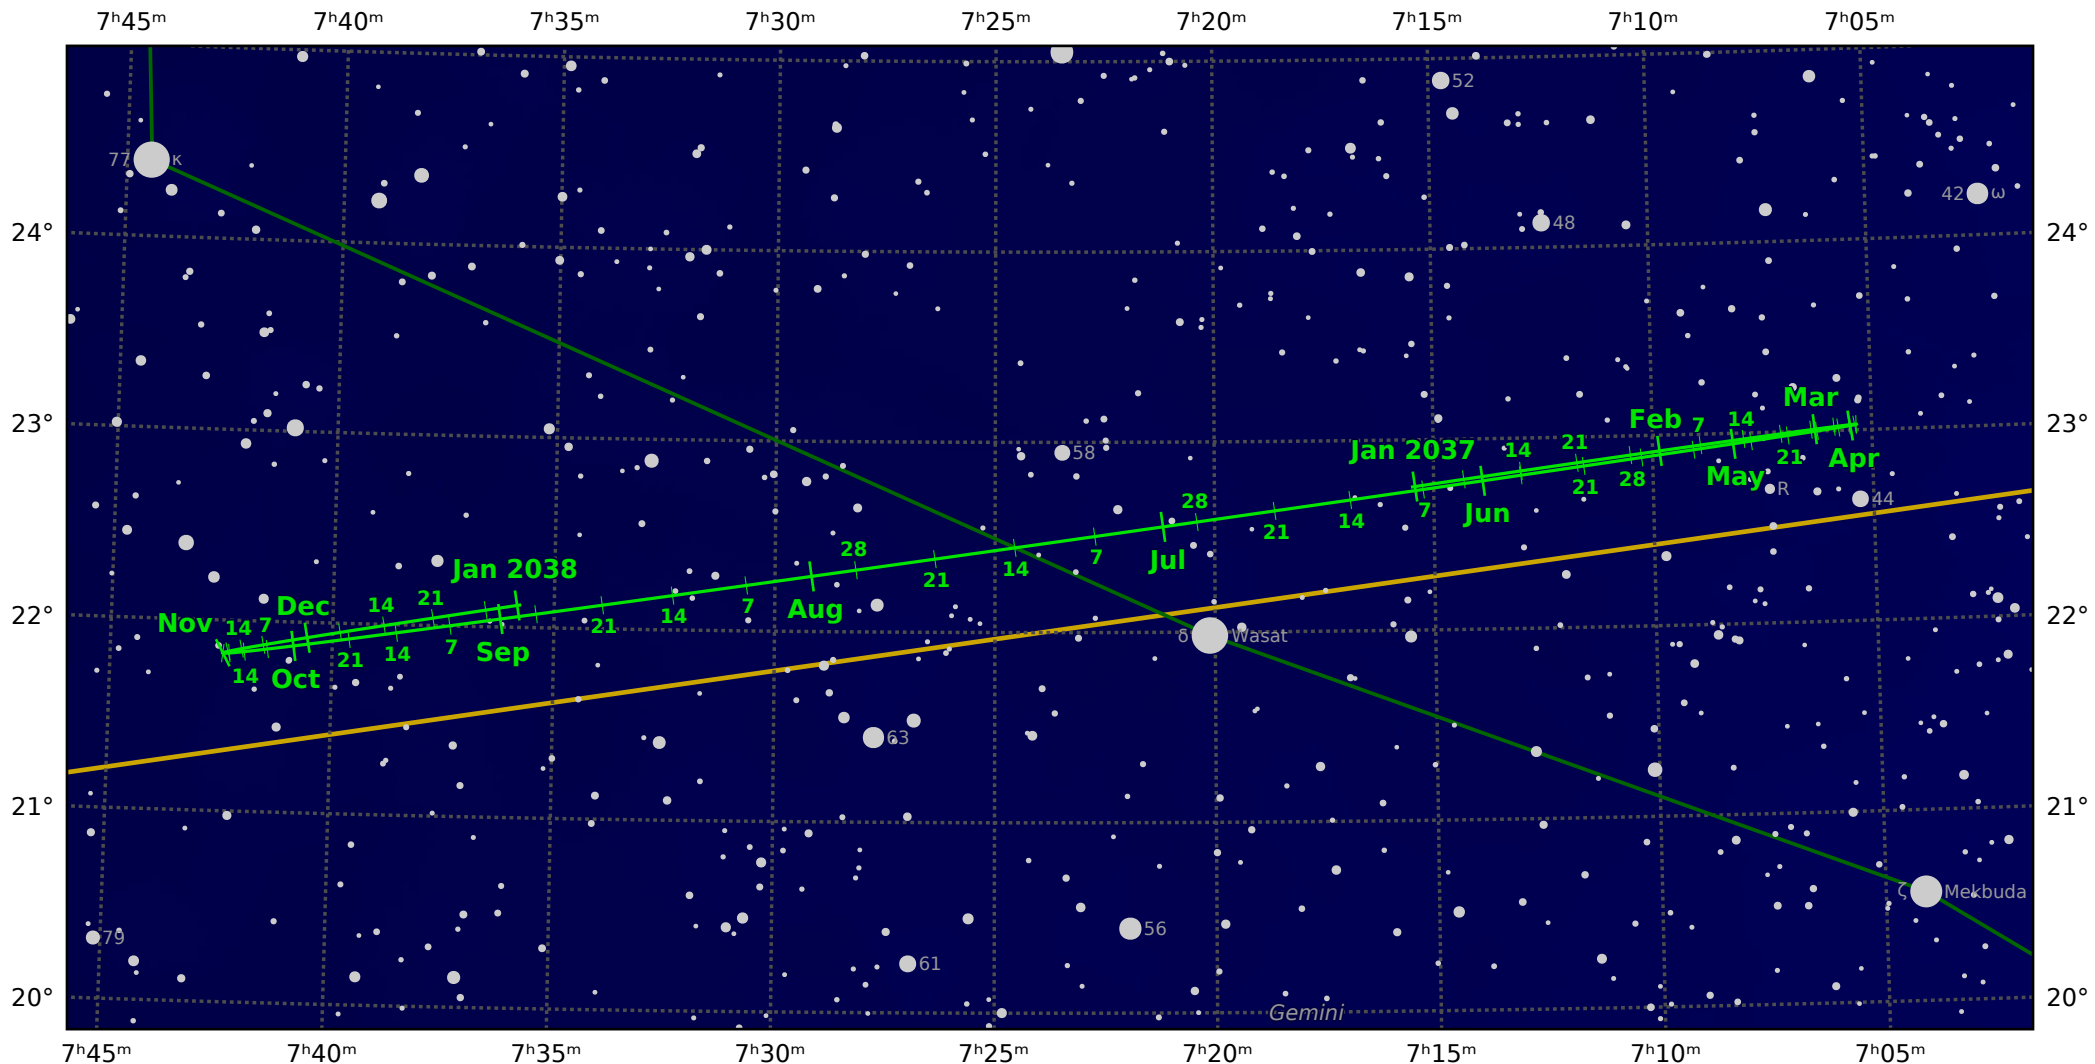

The path of Uranus in 2037

© Dominic Ford 2011-2021. Downloaded from <https://in-the-sky.org>

Magnitude scale: 10.0 9.5 9.0 8.5 8.0 7.5 7.0 6.5 6.0 5.5 5.0 4.5 4.0 3.5

— Ecliptic Plane — Galactic Plane