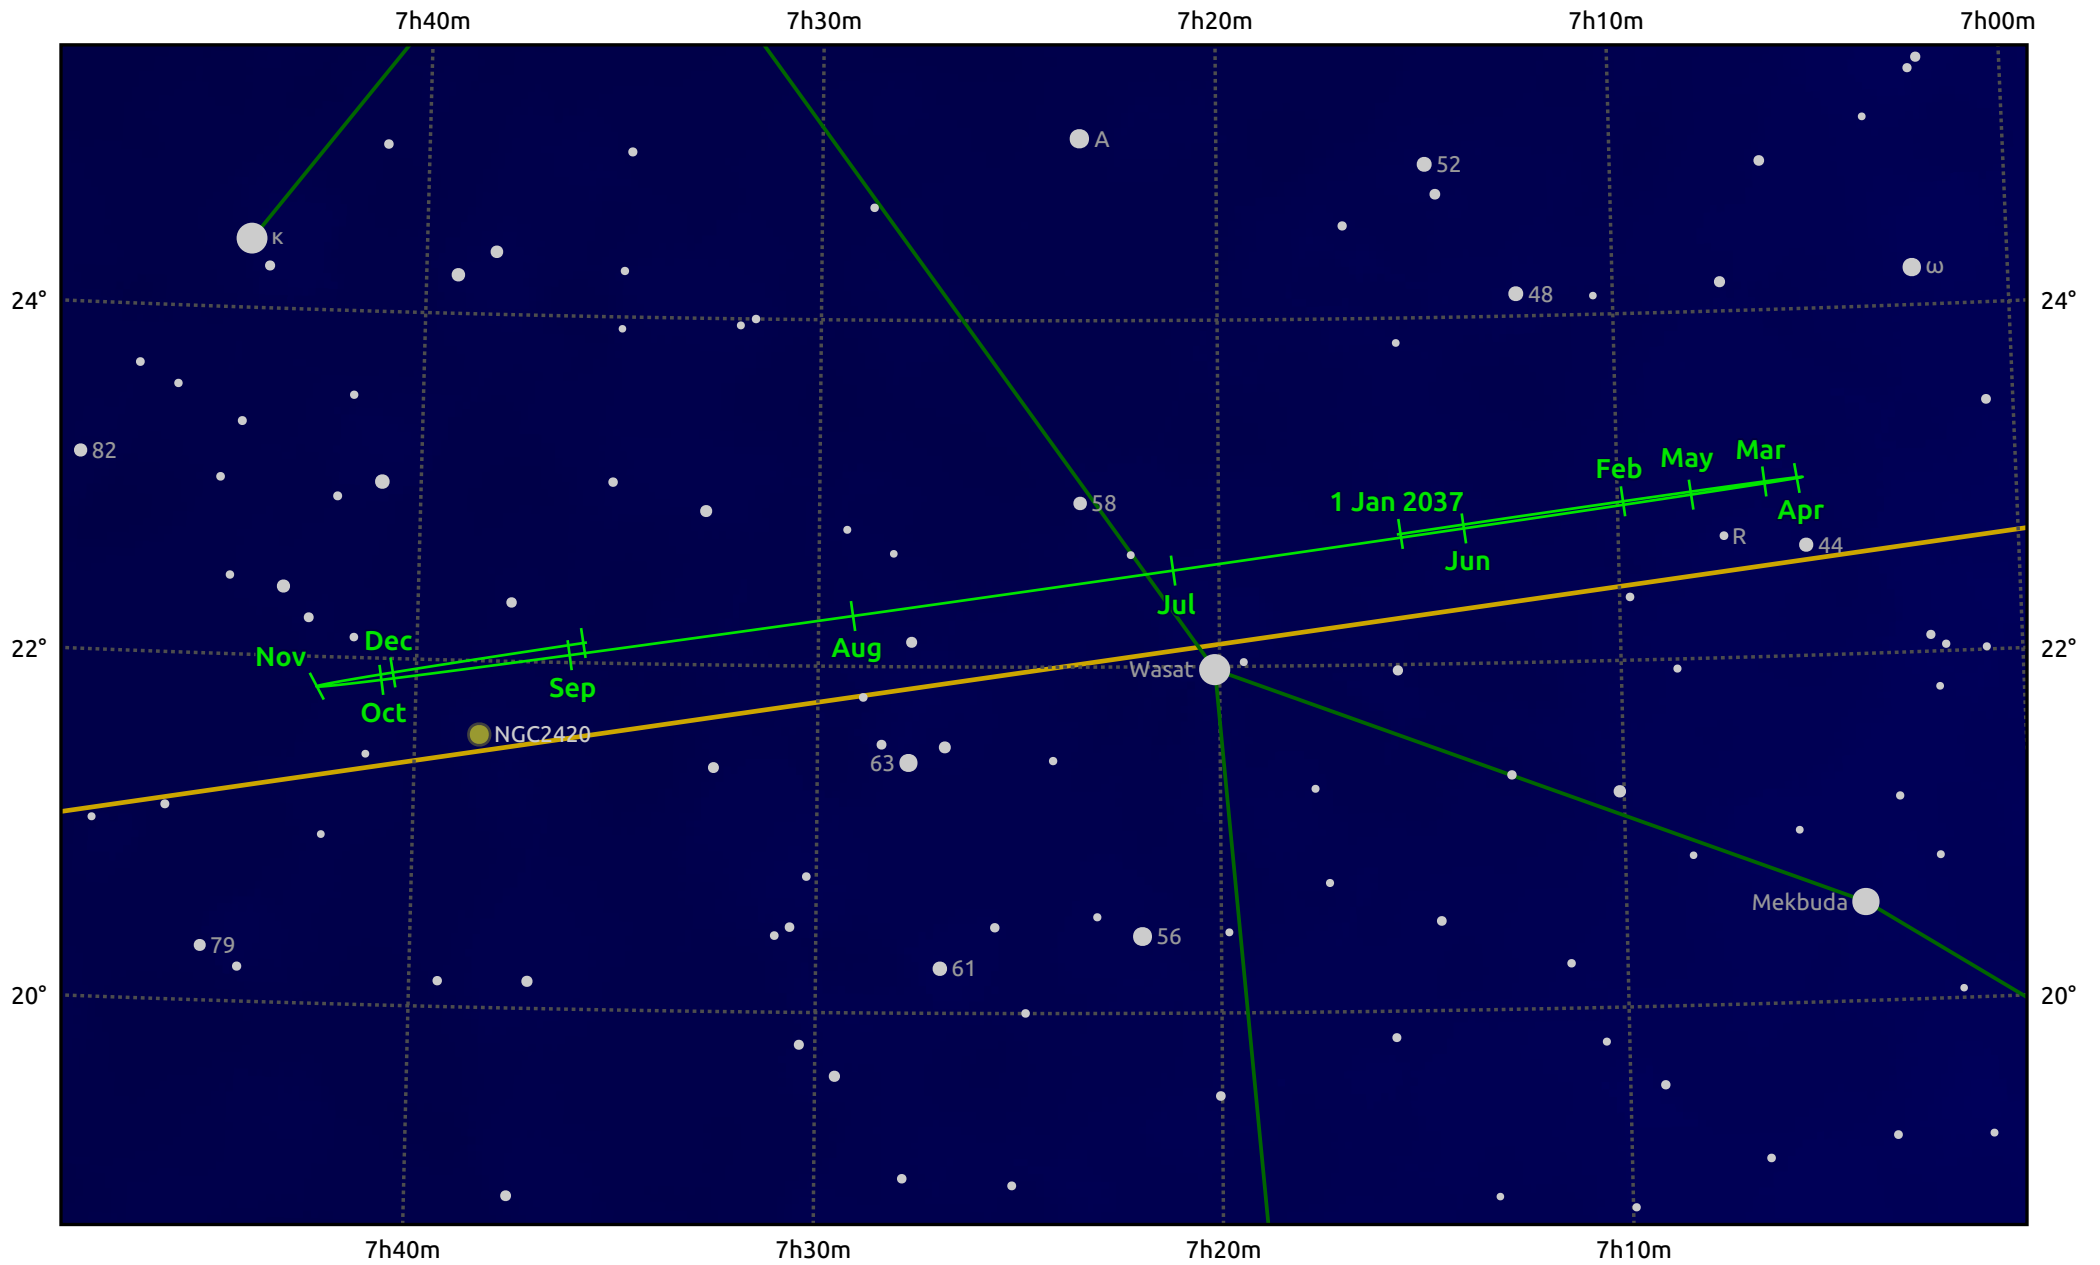

The path of Uranus in 2037

© Dominic Ford 2011–2025. Date markers placed at midnight UTC. Downloaded from <https://in-the-sky.org>

Magnitude scale: ● 8.0 ● 7.0 ● 6.0 ● 5.0 ● 4.0 ● 3.0

— Ecliptic Plane

● Galaxy ■ Bright nebula ● Open cluster ● Globular cluster ● Planetary nebula

Date	Mag	Angular size
2037 Jan 1	5.4	4.0"
2037 Apr 1	5.5	3.8"
2037 Jul 1	5.7	3.6"
2037 Oct 1	5.6	3.7"
2038 Jan 1	5.4	4.0"