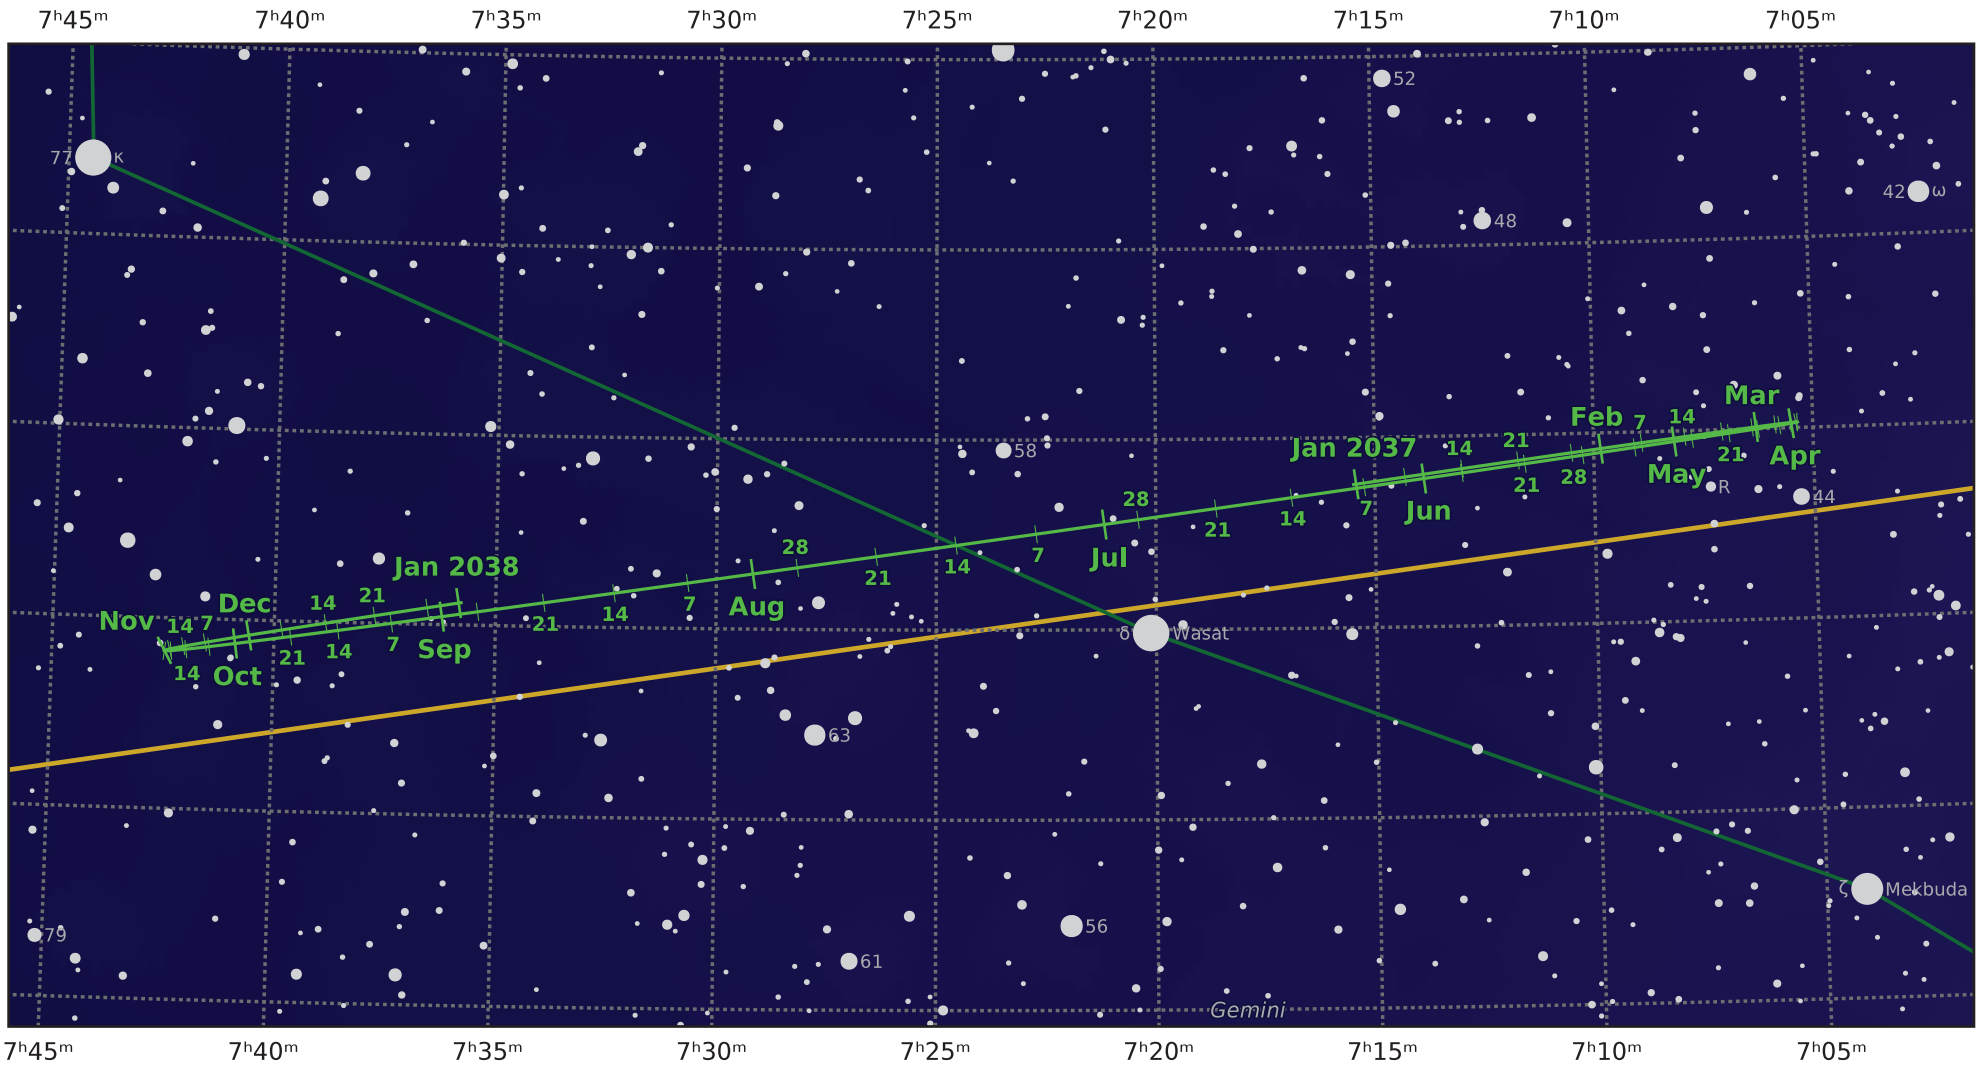

The path of Uranus in 2037

© Dominic Ford 2011-2021. Downloaded from <https://in-the-sky.org>

Magnitude scale: •10.0 •9.5 •9.0 •8.5 •8.0 •7.5 •7.0 •6.5 •6.0 •5.5 •5.0 •4.5 •4.0 •3.5

— Ecliptic Plane — Galactic Plane