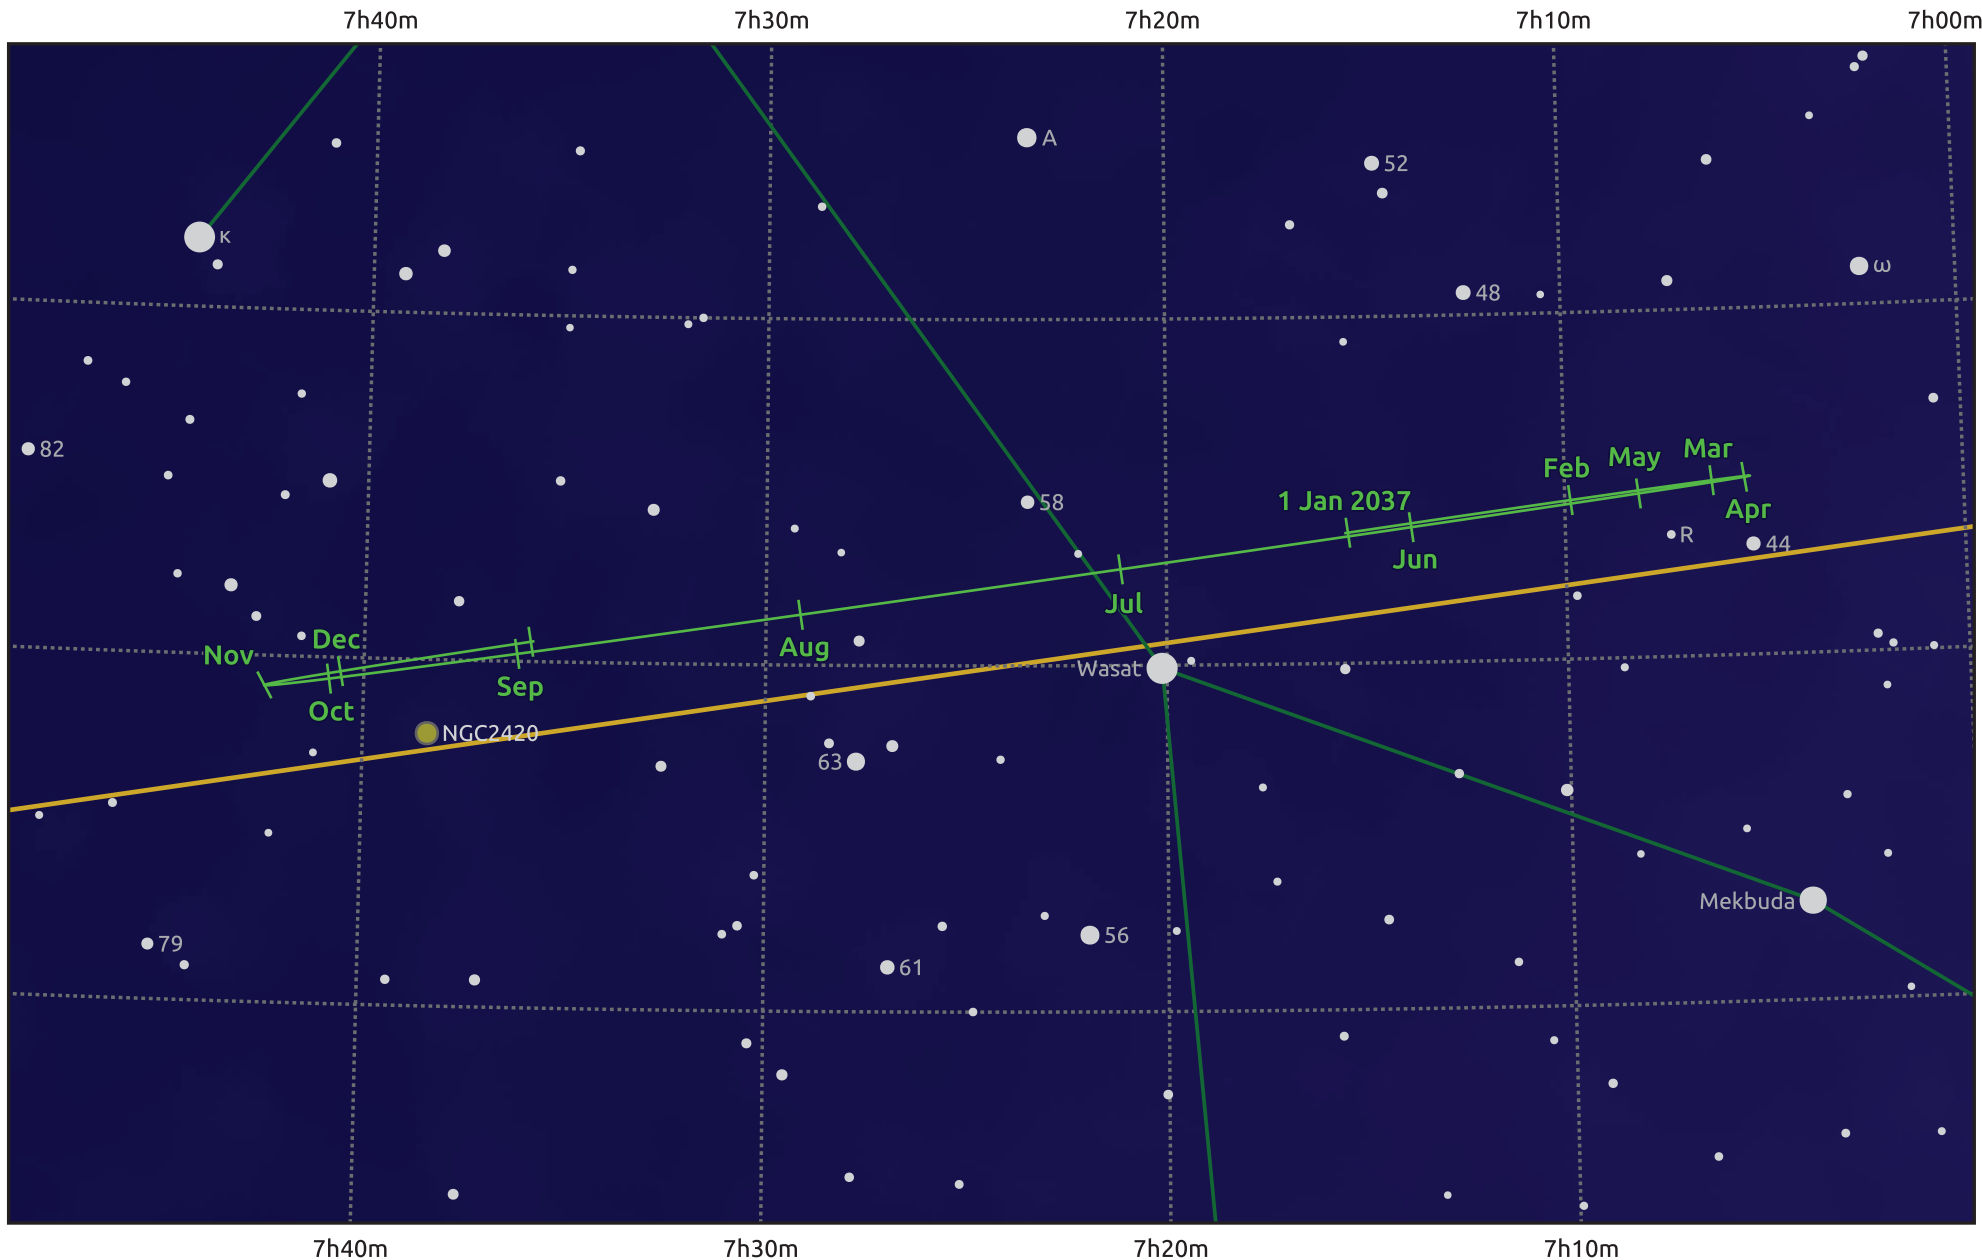

The path of Uranus in 2037

© Dominic Ford 2011–2025. Date markers placed at midnight UTC. Downloaded from <https://in-the-sky.org>

Magnitude scale: ● 8.0 ● 7.0 ● 6.0 ● 5.0 ● 4.0 ● 3.0

— Ecliptic Plane

● Galaxy
 ■ Bright nebula
 ● Open cluster
 ⊕ Globular cluster
 ◆ Planetary nebula

Date	Mag	Angular size
2037 Jan 1	5.4	4.0"
2037 Apr 1	5.5	3.8"
2037 Jul 1	5.7	3.6"
2037 Oct 1	5.6	3.7"
2038 Jan 1	5.4	4.0"