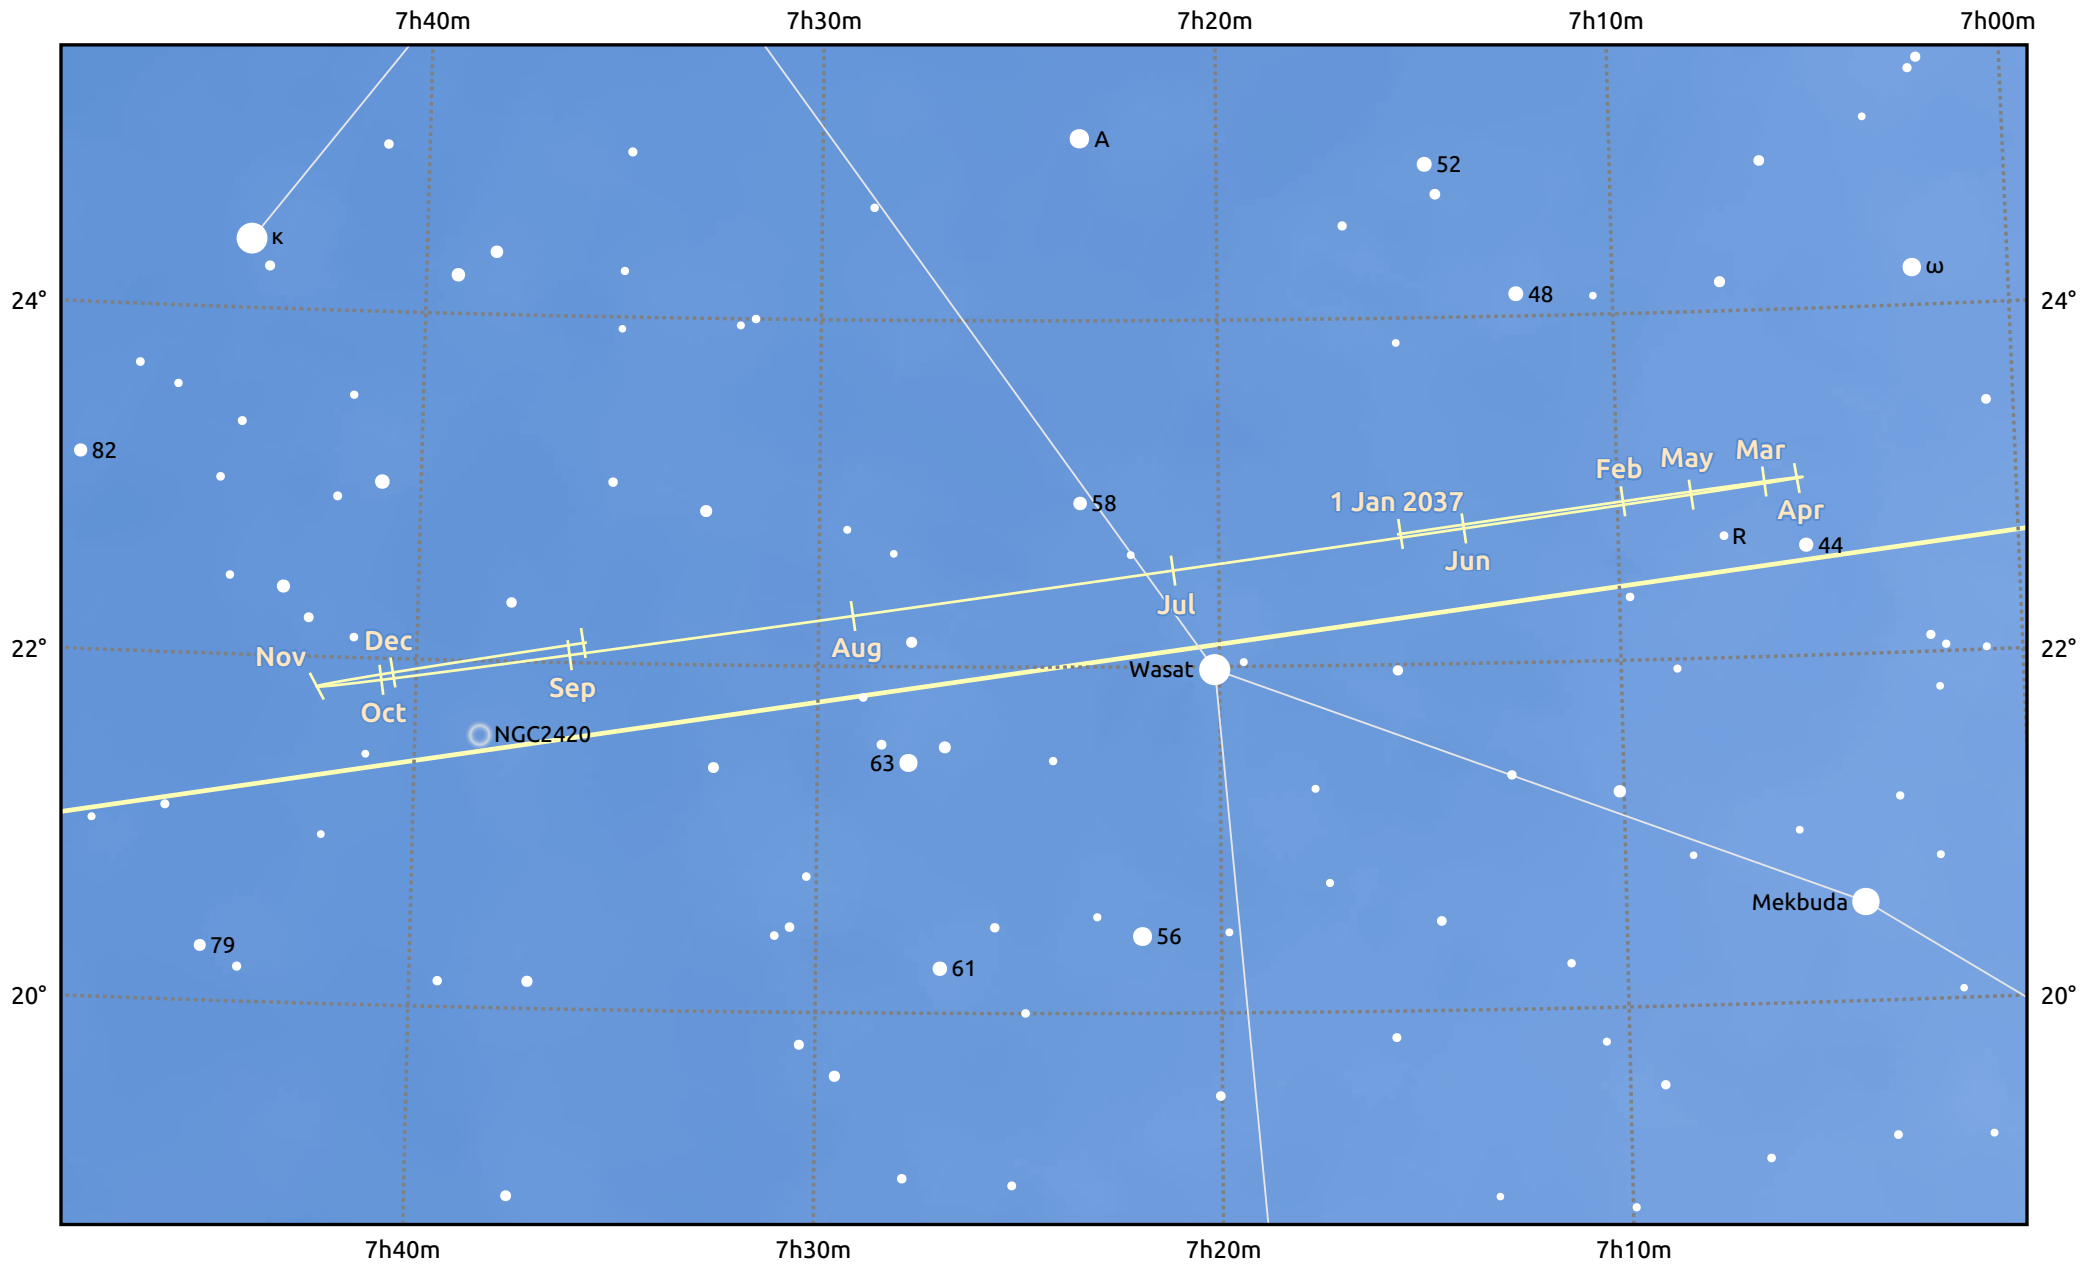

The path of Uranus in 2037

© Dominic Ford 2011–2025. Date markers placed at midnight UTC. Downloaded from <https://in-the-sky.org>

Magnitude scale: ● 8.0 ● 7.0 ● 6.0 ● 5.0 ● 4.0 ● 3.0

— Ecliptic Plane

Galaxy Bright nebula Open cluster Globular cluster Planetary nebula

Date	Mag	Angular size
2037 Jan 1	5.4	4.0"
2037 Apr 1	5.5	3.8"
2037 Jul 1	5.7	3.6"
2037 Oct 1	5.6	3.7"
2038 Jan 1	5.4	4.0"