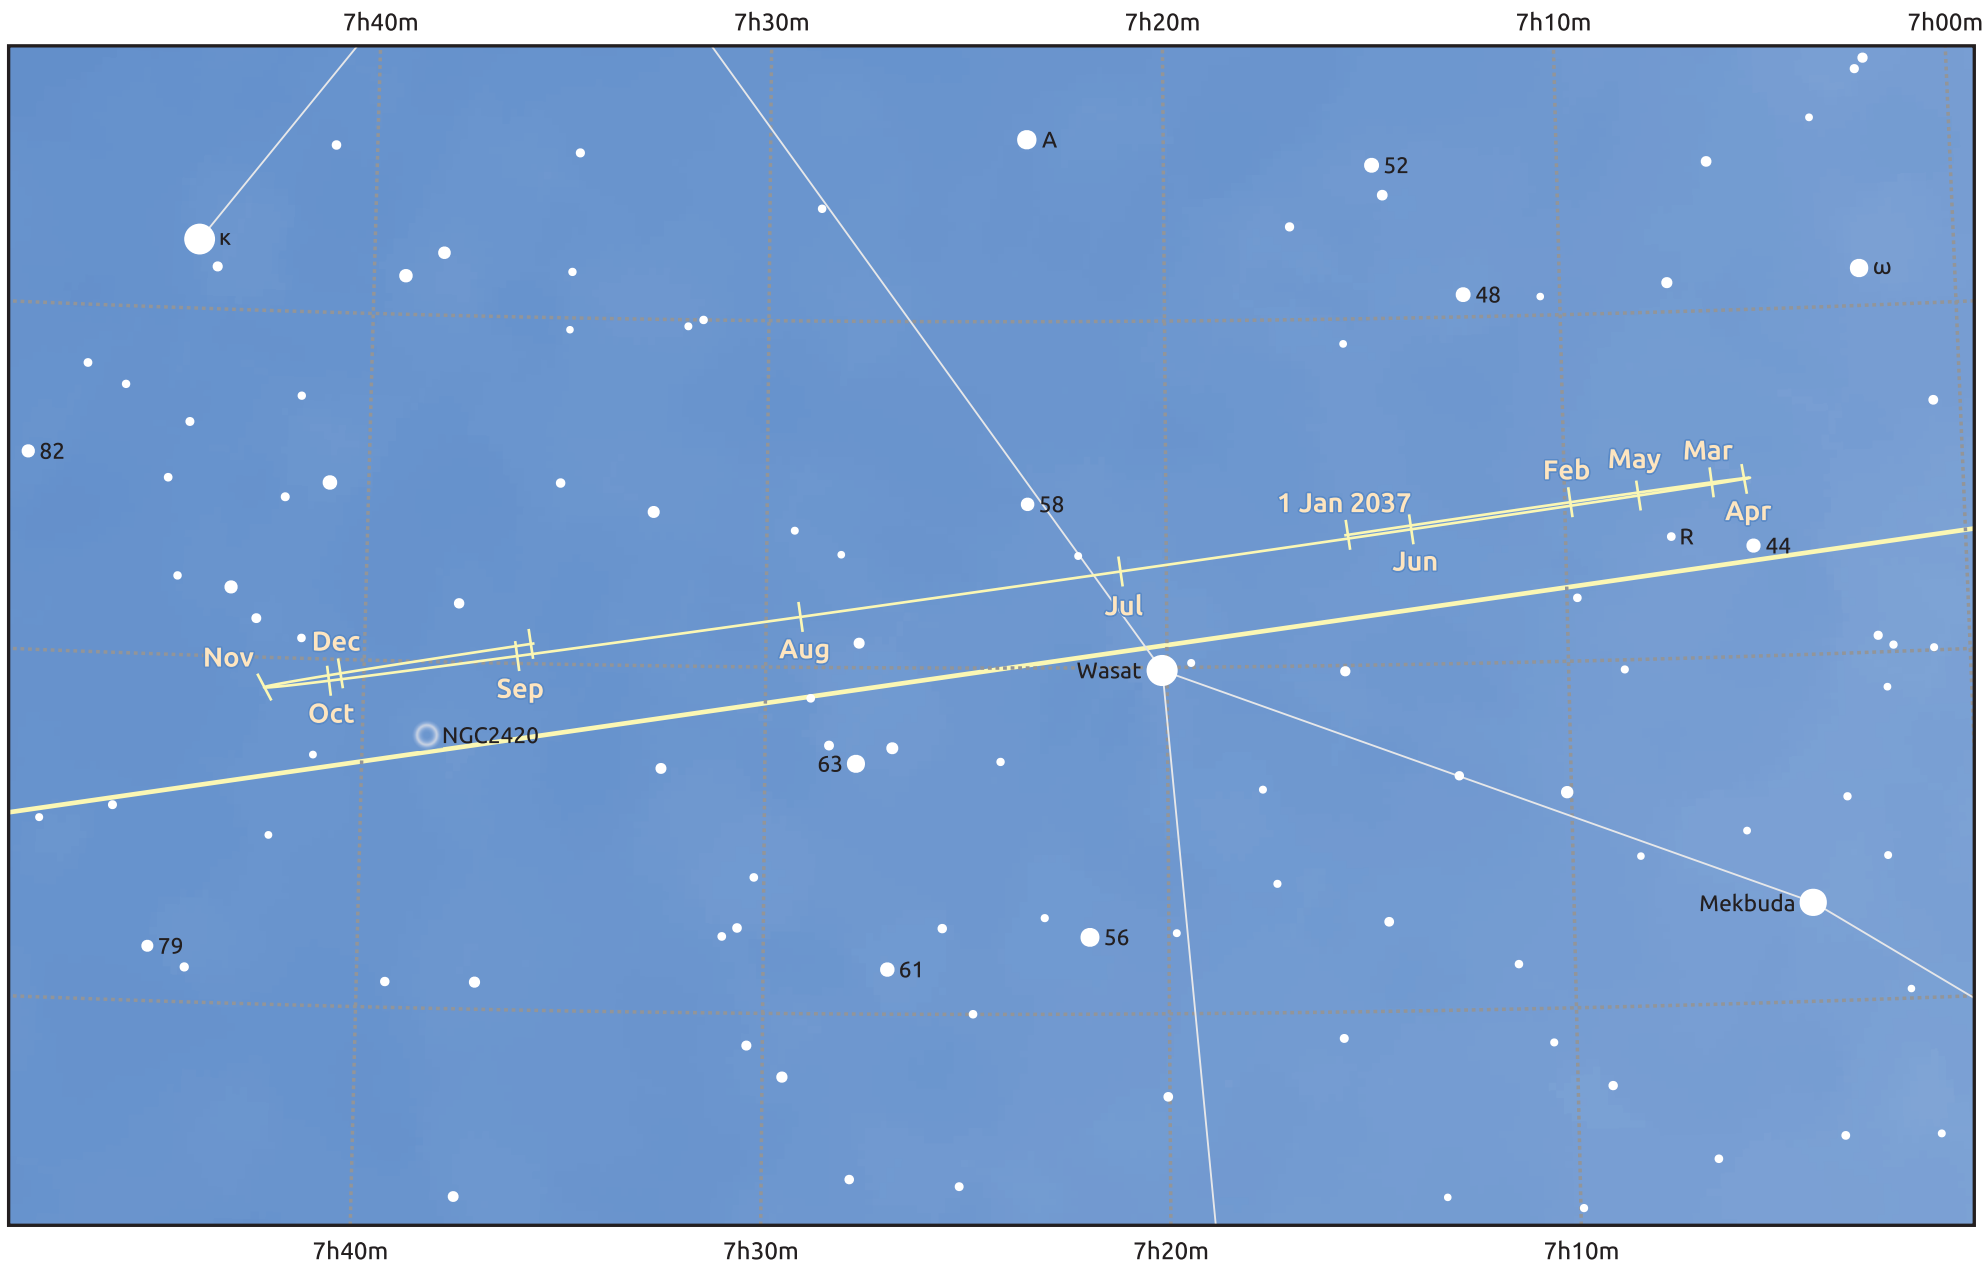

The path of Uranus in 2037

© Dominic Ford 2011–2025. Date markers placed at midnight UTC. Downloaded from <https://in-the-sky.org>

Magnitude scale: ● 8.0 ● 7.0 ● 6.0 ● 5.0 ● 4.0 ● 3.0

— Ecliptic Plane

Galaxy Bright nebula Open cluster Globular cluster Planetary nebula

Date	Mag	Angular size
2037 Jan 1	5.4	4.0"
2037 Apr 1	5.5	3.8"
2037 Jul 1	5.7	3.6"
2037 Oct 1	5.6	3.7"
2038 Jan 1	5.4	4.0"