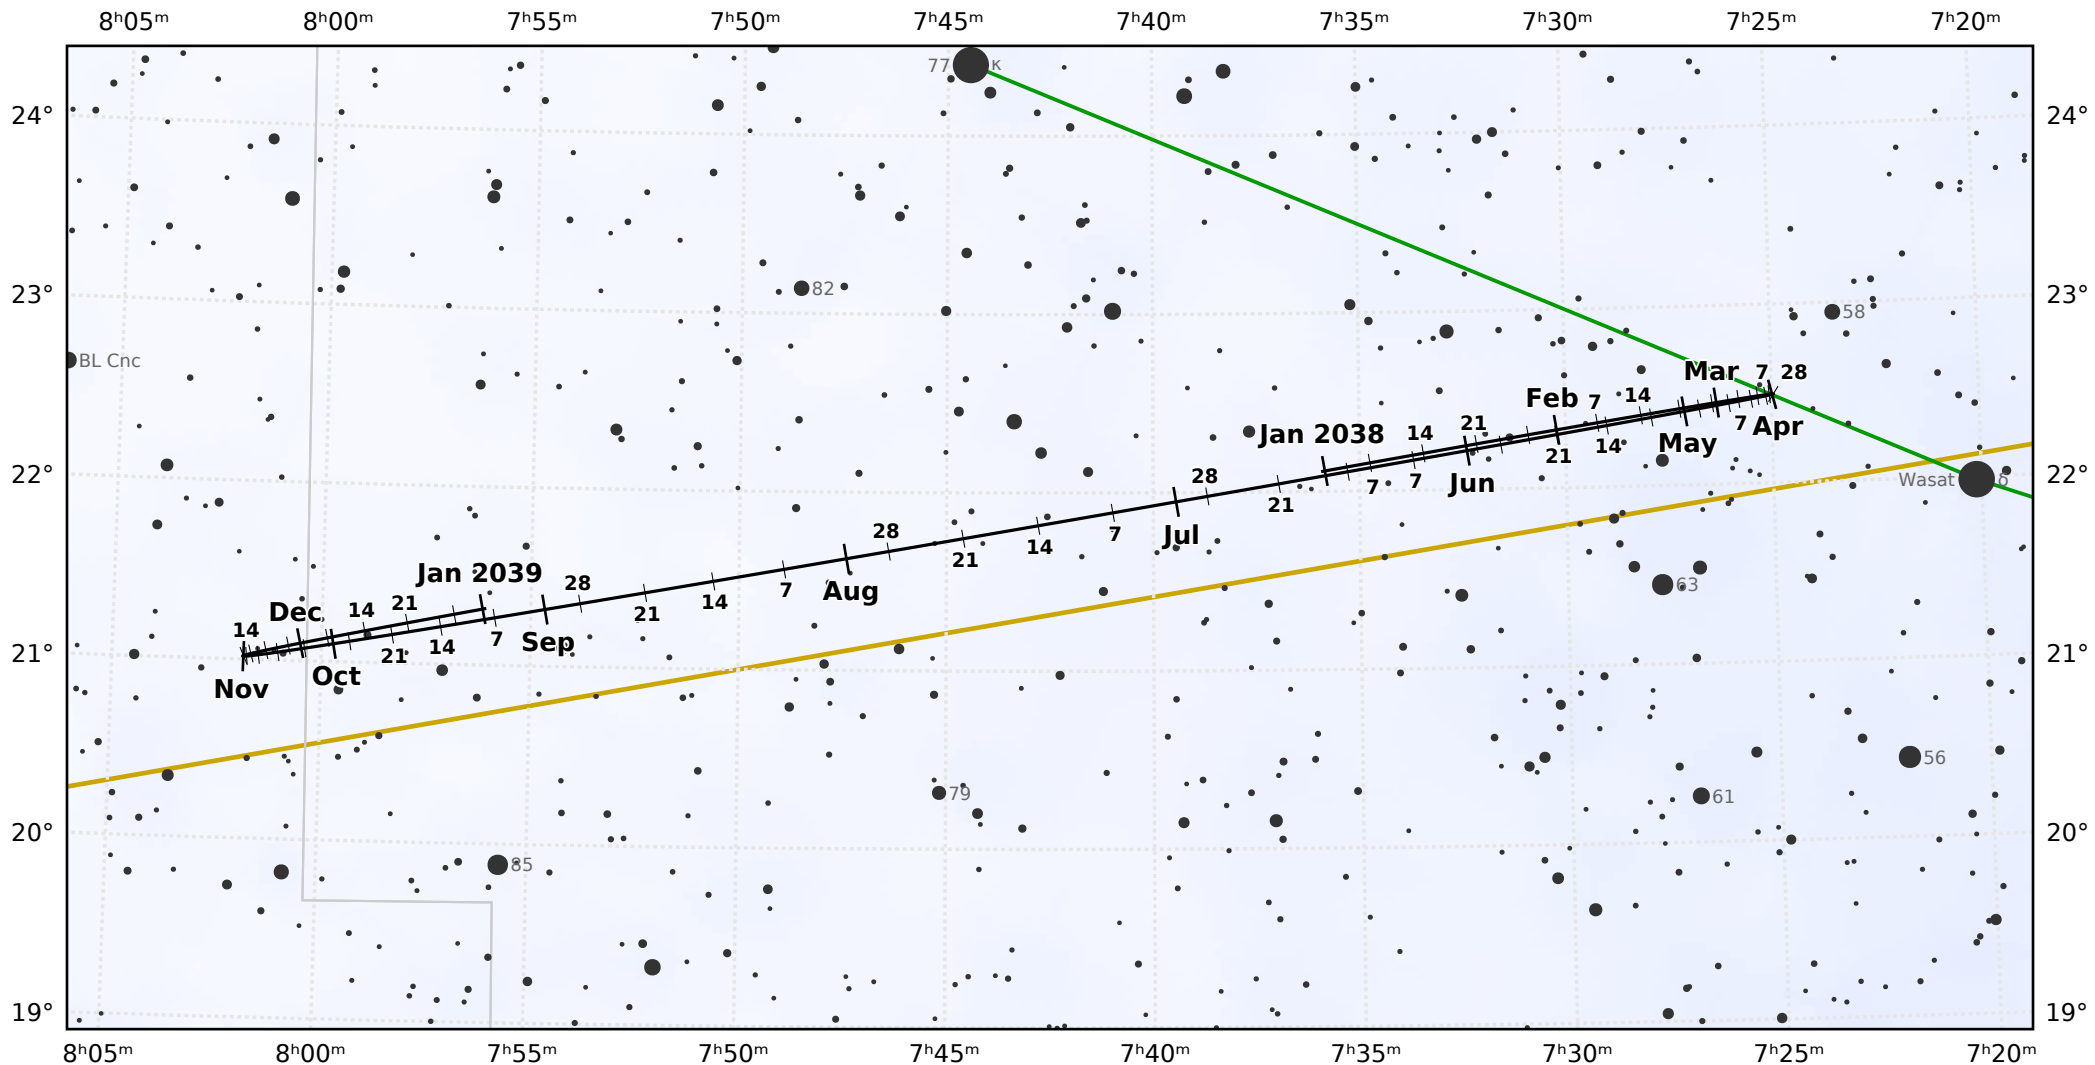

The path of Uranus in 2038

© Dominic Ford 2011-2021. Downloaded from <https://in-the-sky.org>

Magnitude scale: 10.0 9.5 9.0 8.5 8.0 7.5 7.0 6.5 6.0 5.5 5.0 4.5 4.0 3.5

— The Equator — Ecliptic Plane — Galactic Plane