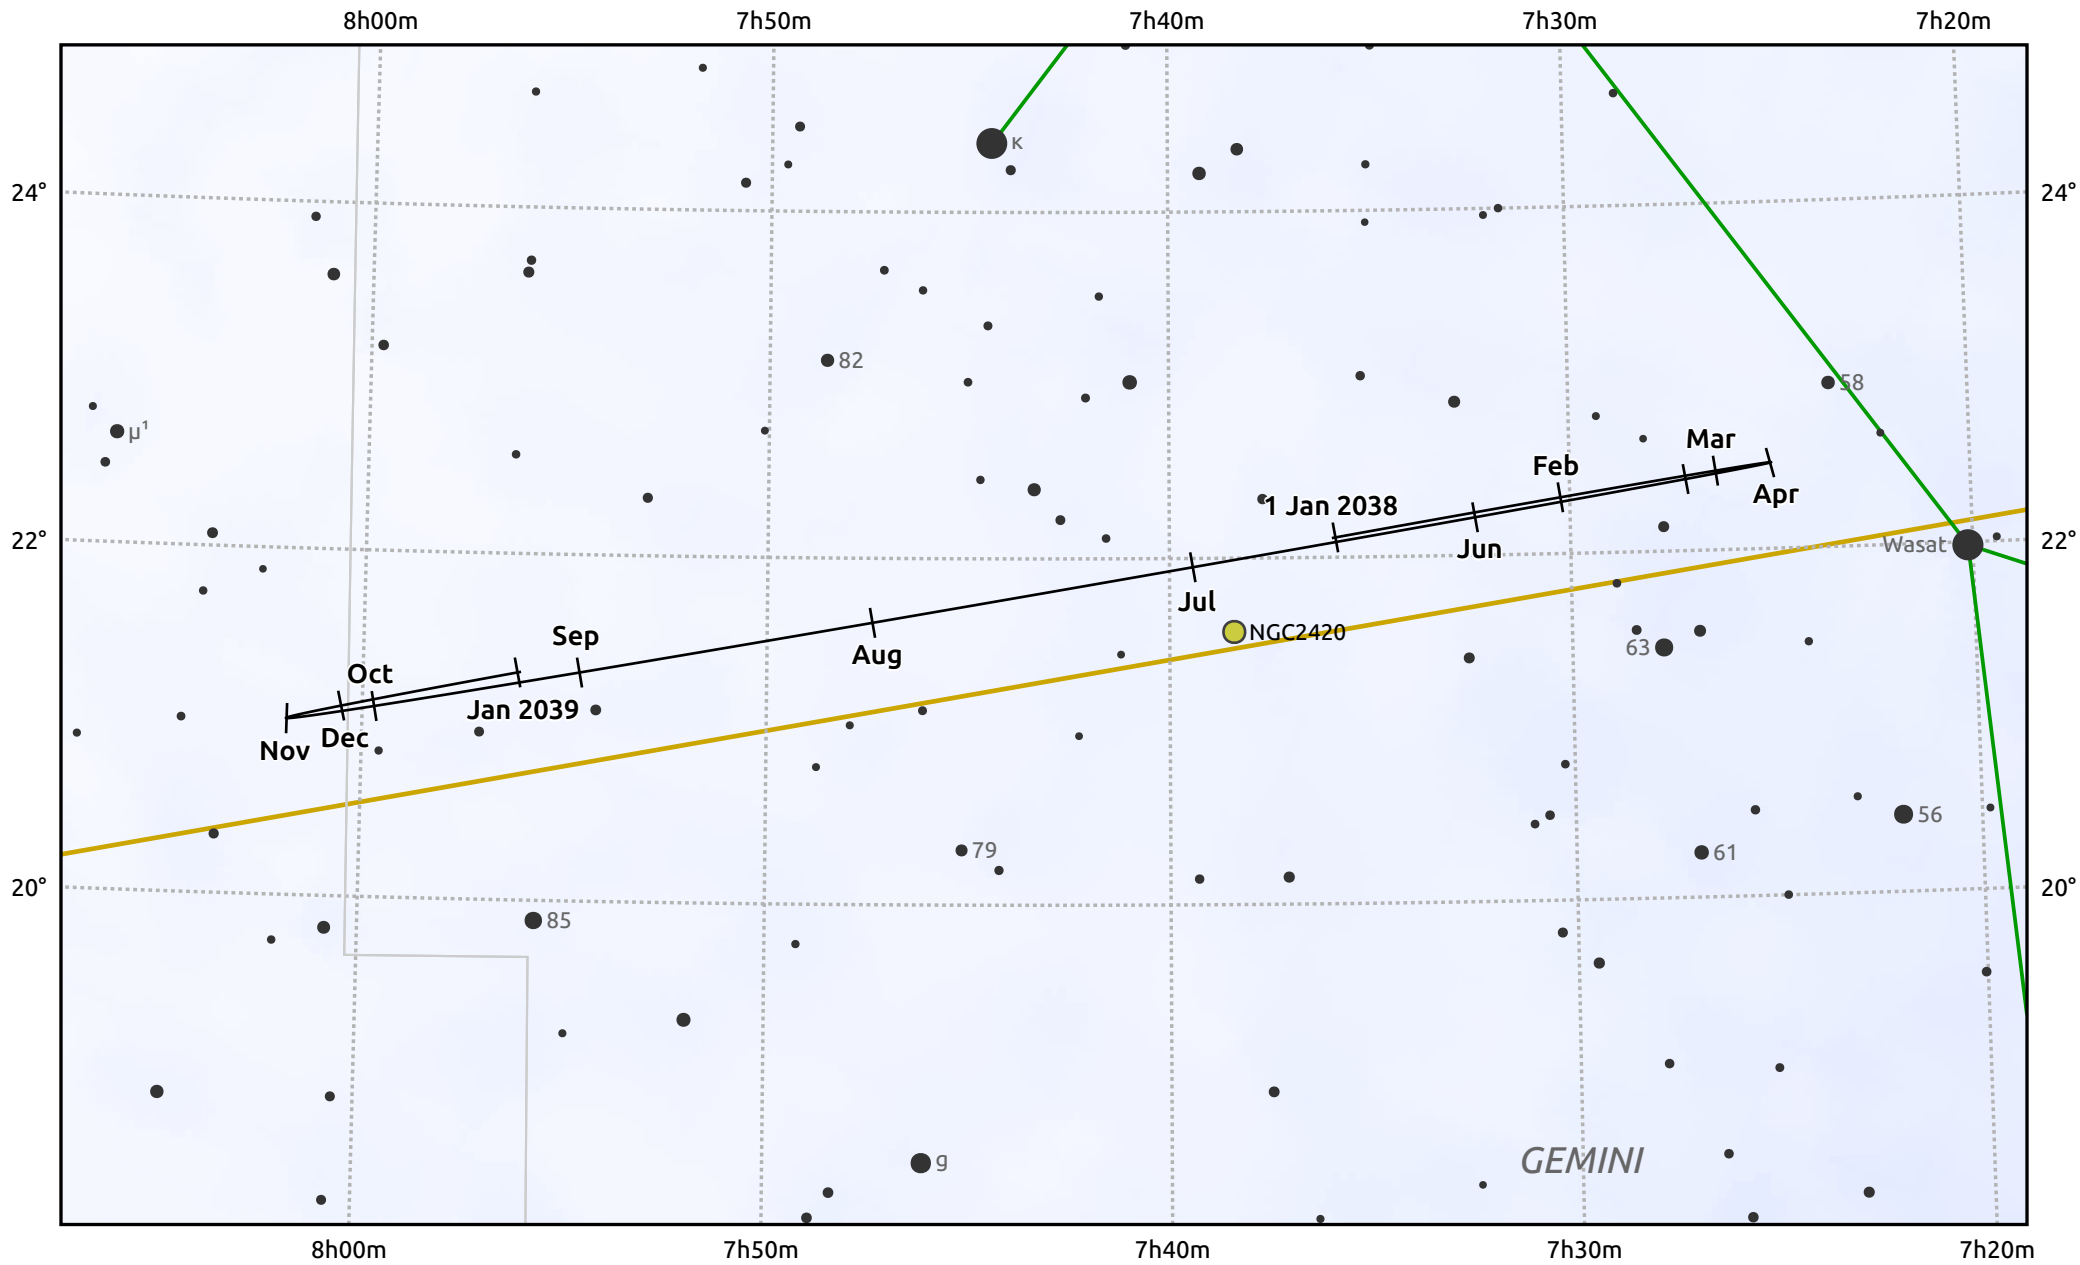

The path of Uranus in 2038

© Dominic Ford 2011–2025. Date markers placed at midnight UTC. Downloaded from <https://in-the-sky.org>

Magnitude scale: ● 8.0 ● 7.0 ● 6.0 ● 5.0 ● 4.0 ● 3.0

— Ecliptic Plane

● Galaxy ■ Bright nebula ● Open cluster ⊕ Globular cluster ⬠ Planetary nebula

Date	Mag	Angular size
2038 Jan 1	5.4	4.0"
2038 Apr 1	5.5	3.8"
2038 Jul 1	5.7	3.6"
2038 Oct 1	5.6	3.7"
2039 Jan 1	5.4	4.0"