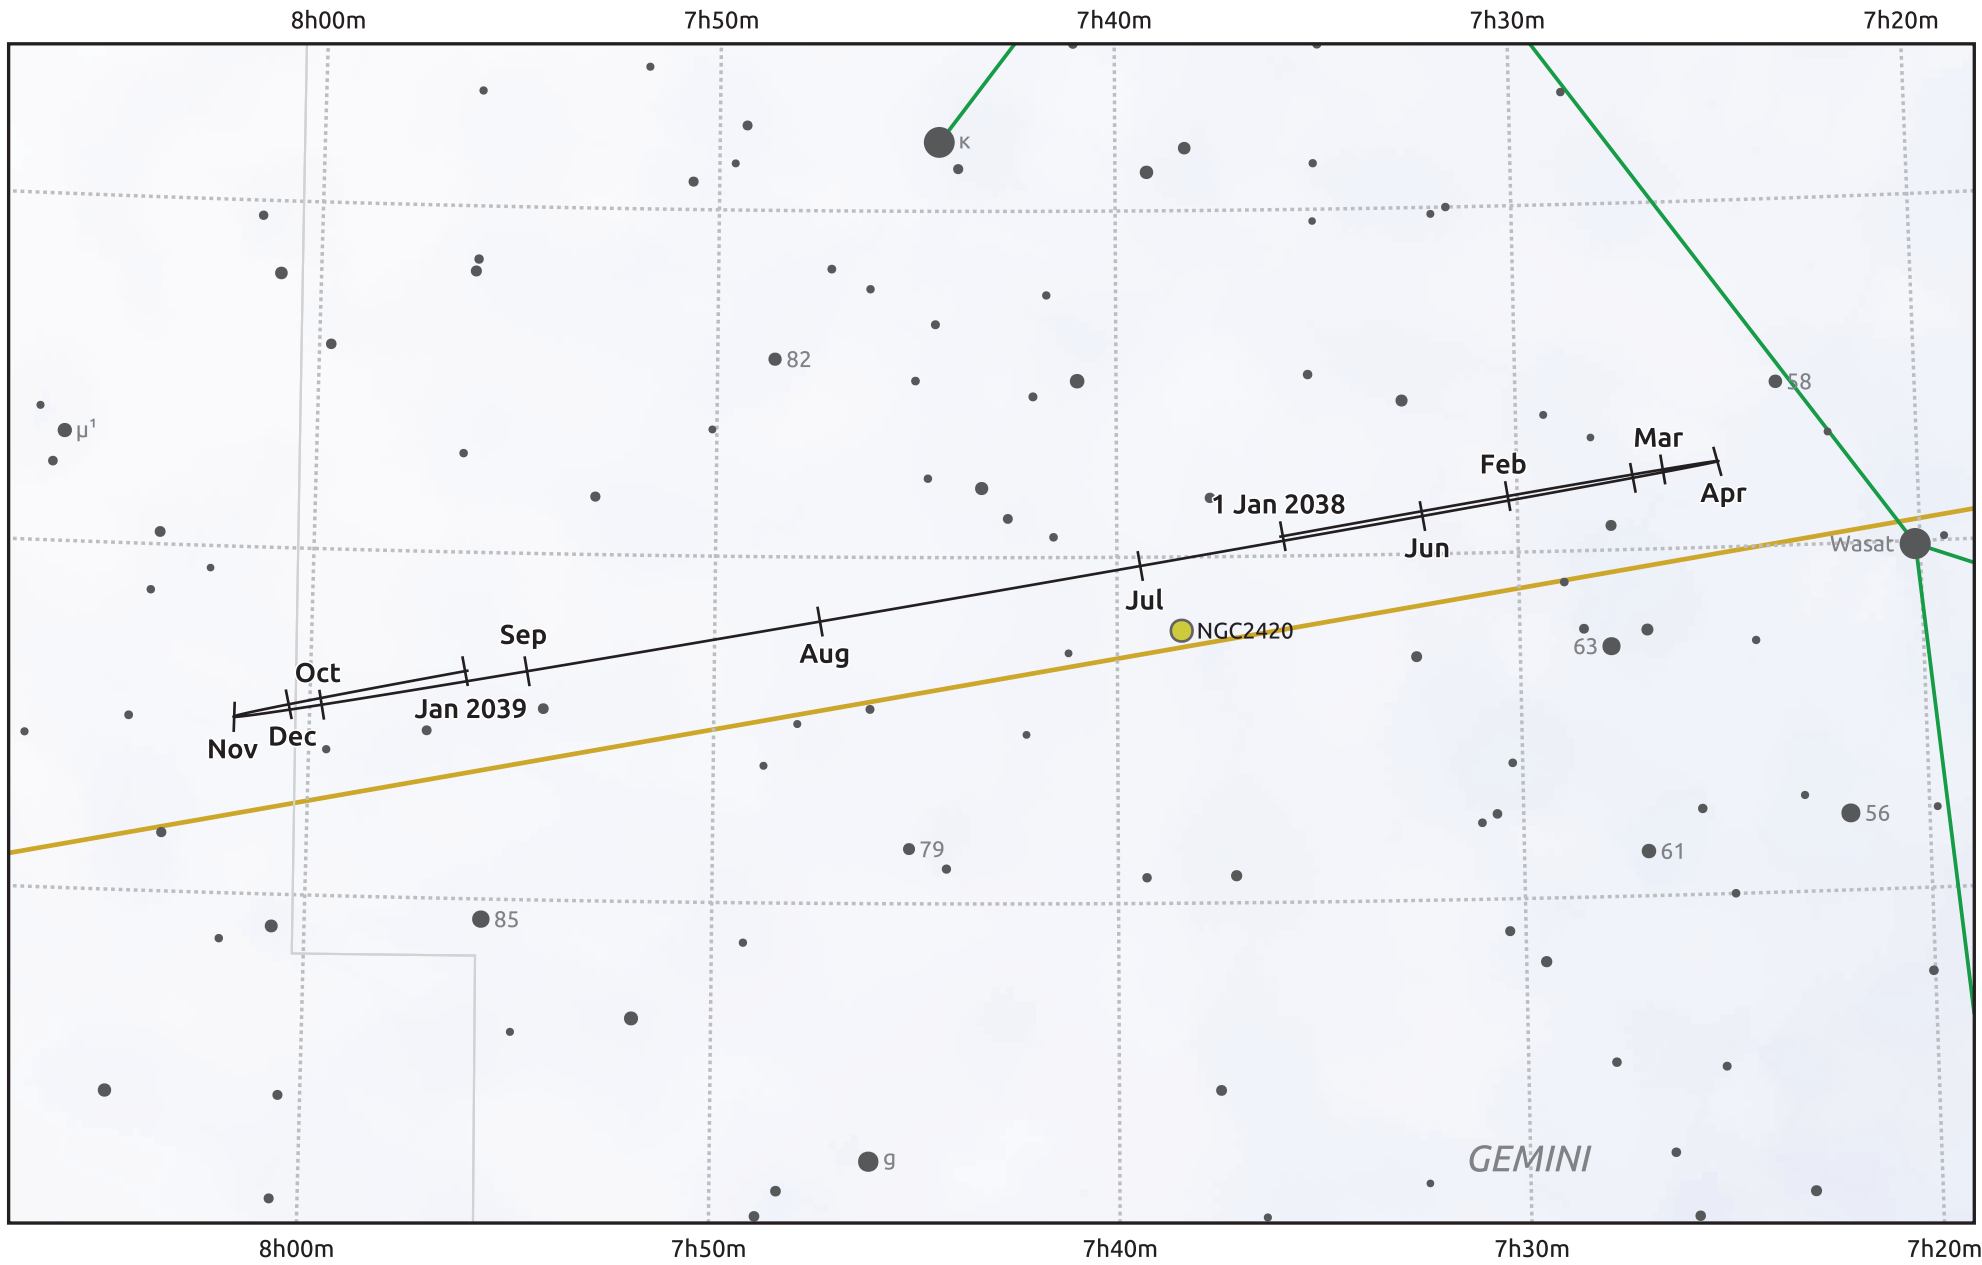

The path of Uranus in 2038

© Dominic Ford 2011–2025. Date markers placed at midnight UTC. Downloaded from <https://in-the-sky.org>

Magnitude scale: ● 8.0 ● 7.0 ● 6.0 ● 5.0 ● 4.0 ● 3.0

— Ecliptic Plane

- Galaxy
- Bright nebula
- Open cluster
- Globular cluster
- Planetary nebula

Date	Mag	Angular size
2038 Jan 1	5.4	4.0"
2038 Apr 1	5.5	3.8"
2038 Jul 1	5.7	3.6"
2038 Oct 1	5.6	3.7"
2039 Jan 1	5.4	4.0"