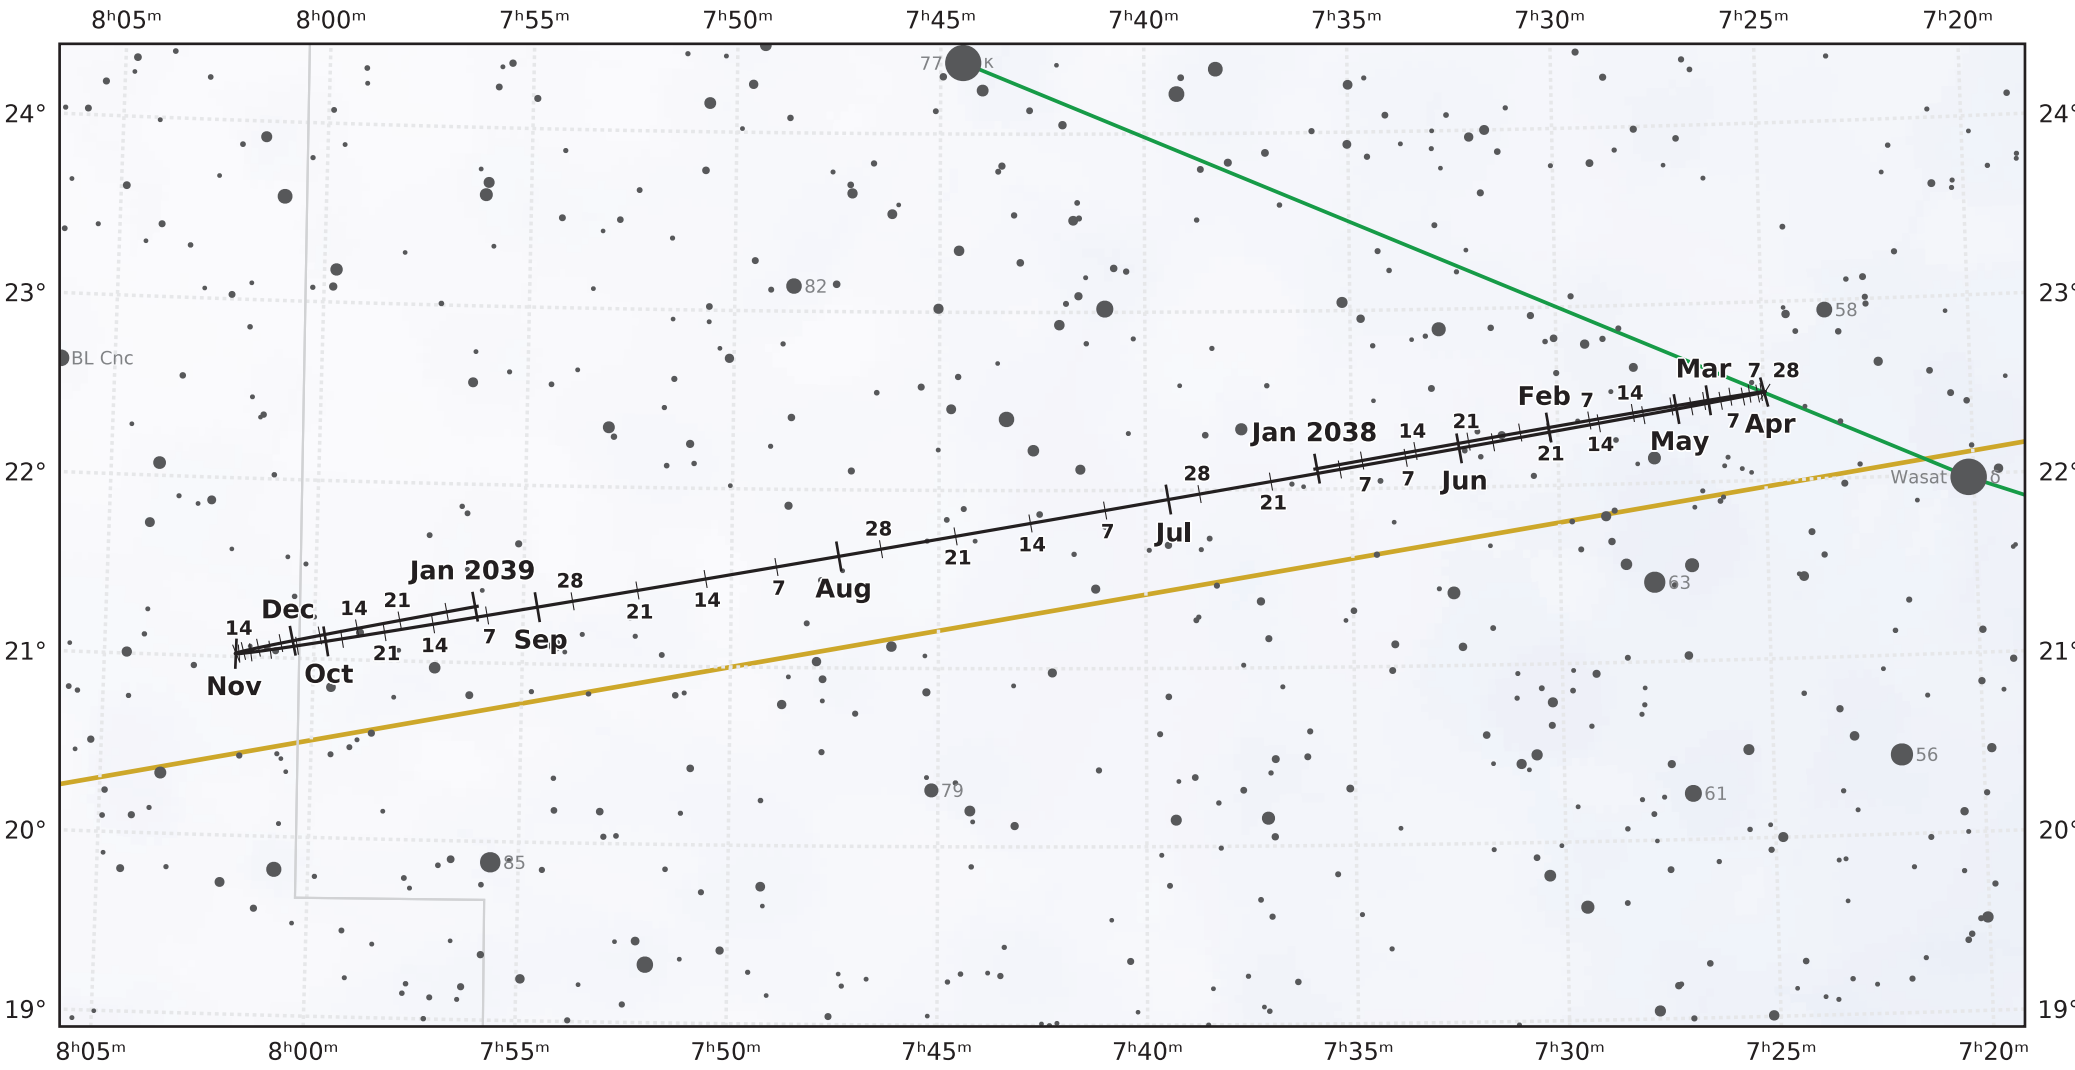

The path of Uranus in 2038

© Dominic Ford 2011–2021. Downloaded from <https://in-the-sky.org>

Magnitude scale: 10.0 9.5 9.0 8.5 8.0 7.5 7.0 6.5 6.0 5.5 5.0 4.5 4.0 3.5

— The Equator — Ecliptic Plane — Galactic Plane