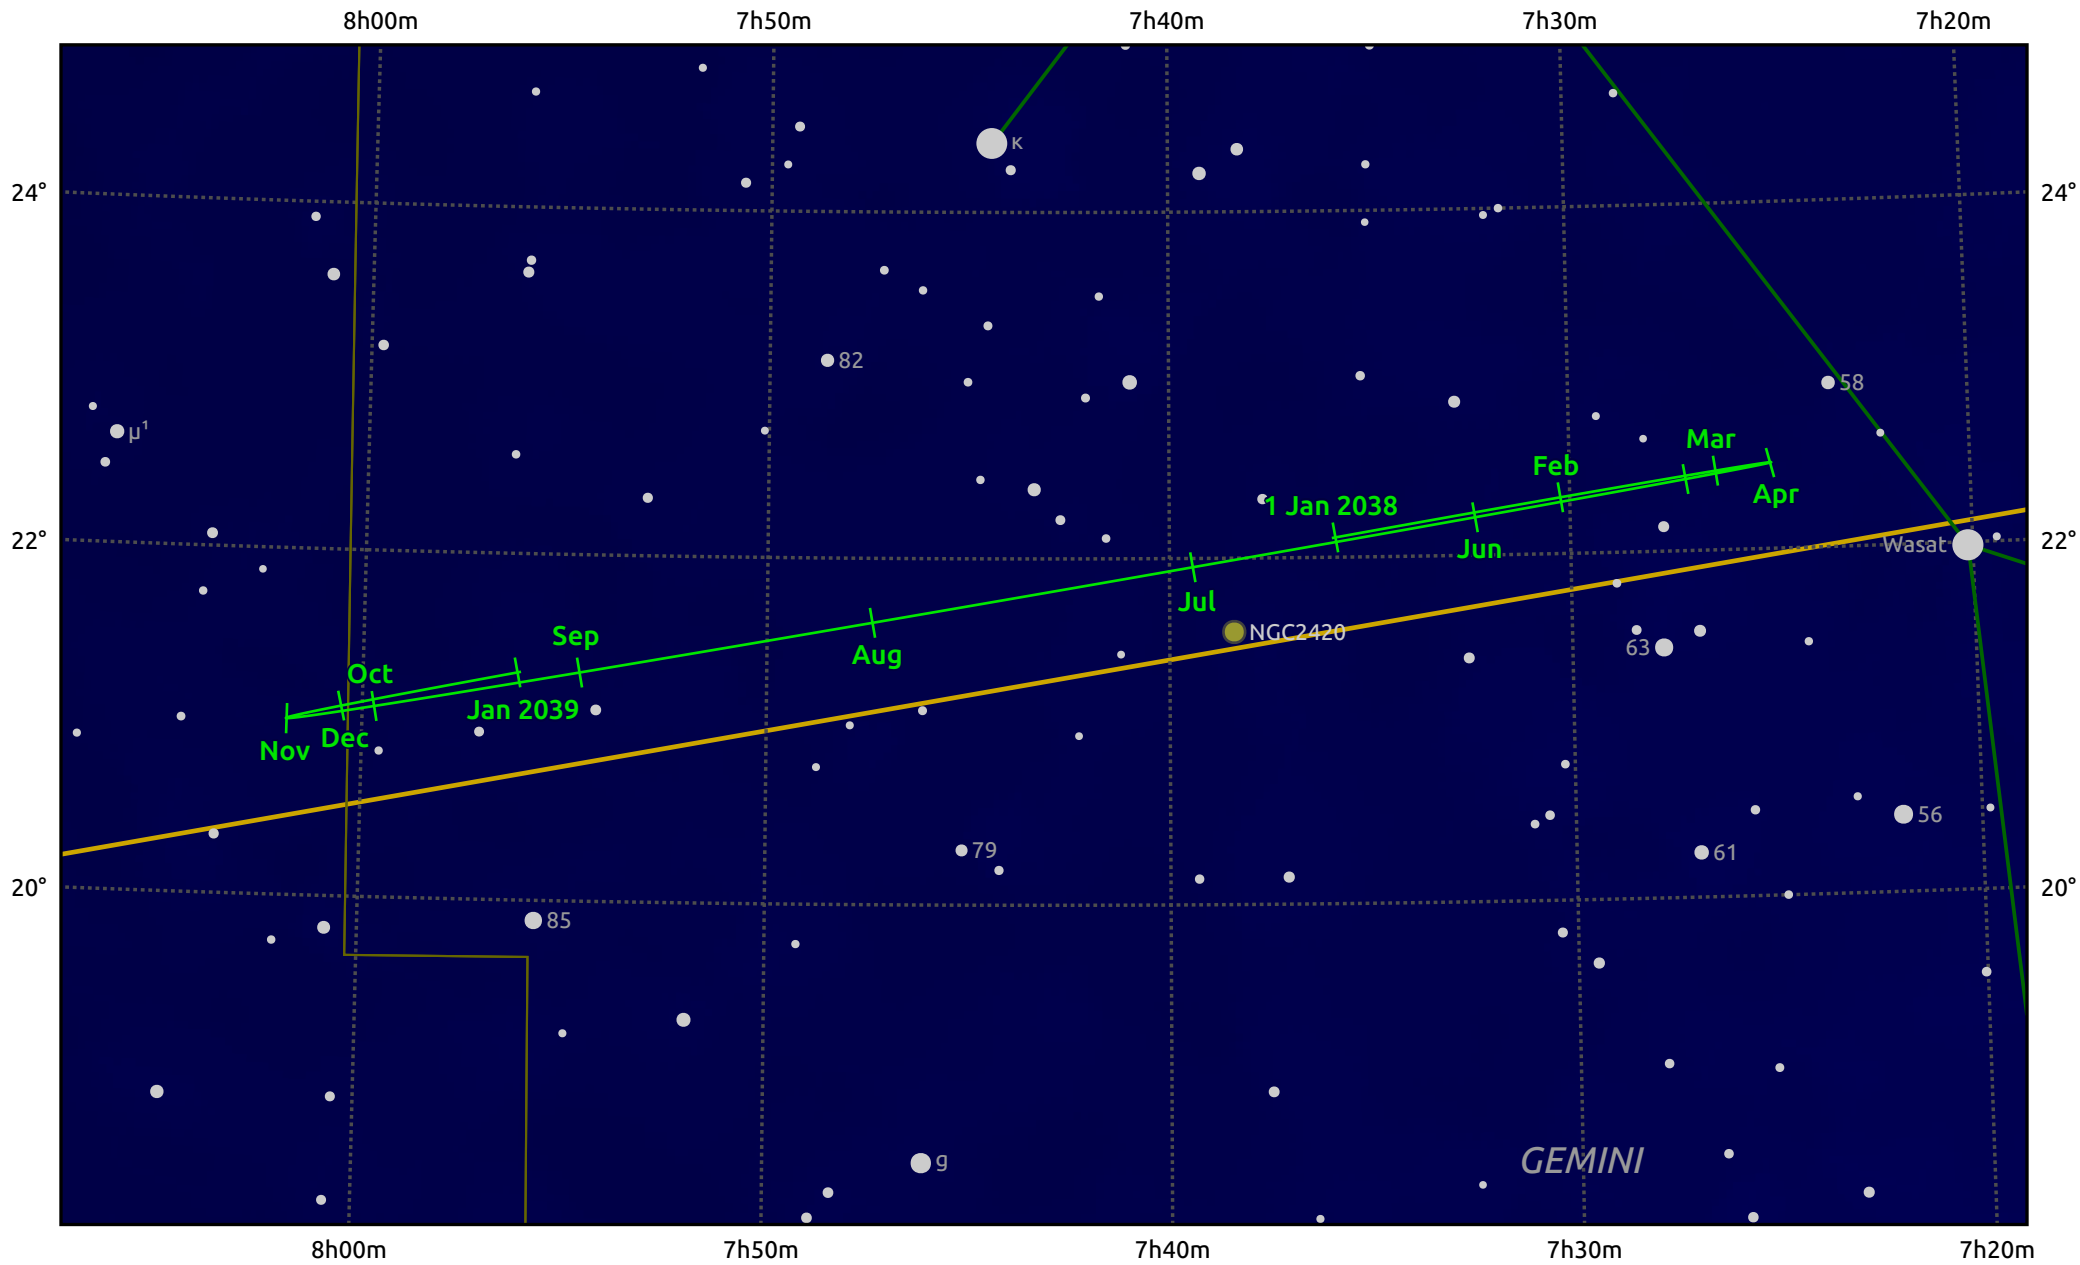

# The path of Uranus in 2038

© Dominic Ford 2011–2025. Date markers placed at midnight UTC. Downloaded from <https://in-the-sky.org>

Magnitude scale: ● 8.0 ● 7.0 ● 6.0 ● 5.0 ● 4.0 ● 3.0

— Ecliptic Plane

- Galaxy
- Bright nebula
- Open cluster
- Globular cluster
- Planetary nebula

Date	Mag	Angular size
2038 Jan 1	5.4	4.0"
2038 Apr 1	5.5	3.8"
2038 Jul 1	5.7	3.6"
2038 Oct 1	5.6	3.7"
2039 Jan 1	5.4	4.0"