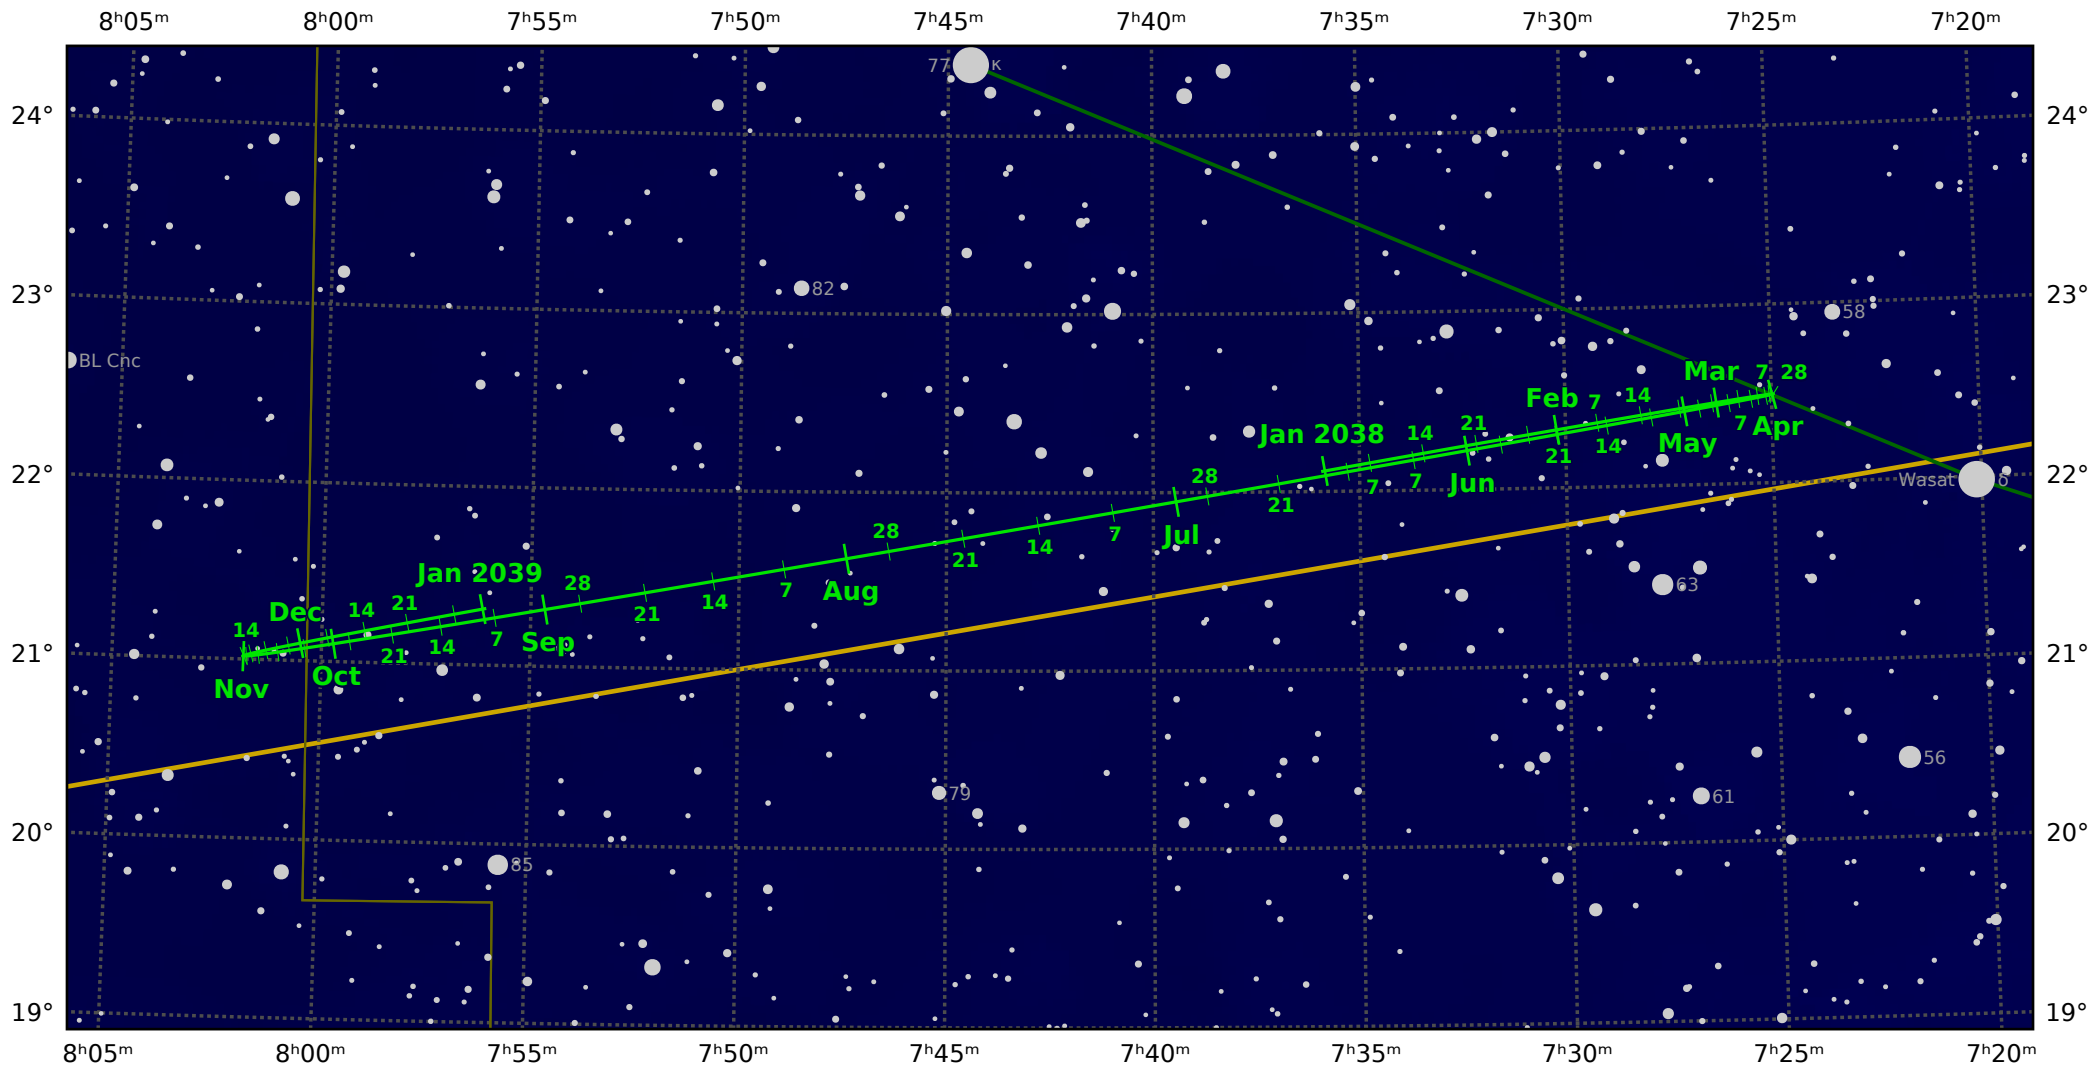

The path of Uranus in 2038

© Dominic Ford 2011-2021. Downloaded from <https://in-the-sky.org>

Magnitude scale: •10.0 •9.5 •9.0 •8.5 •8.0 •7.5 •7.0 •6.5 •6.0 •5.5 •5.0 •4.5 •4.0 •3.5

— Ecliptic Plane — Galactic Plane